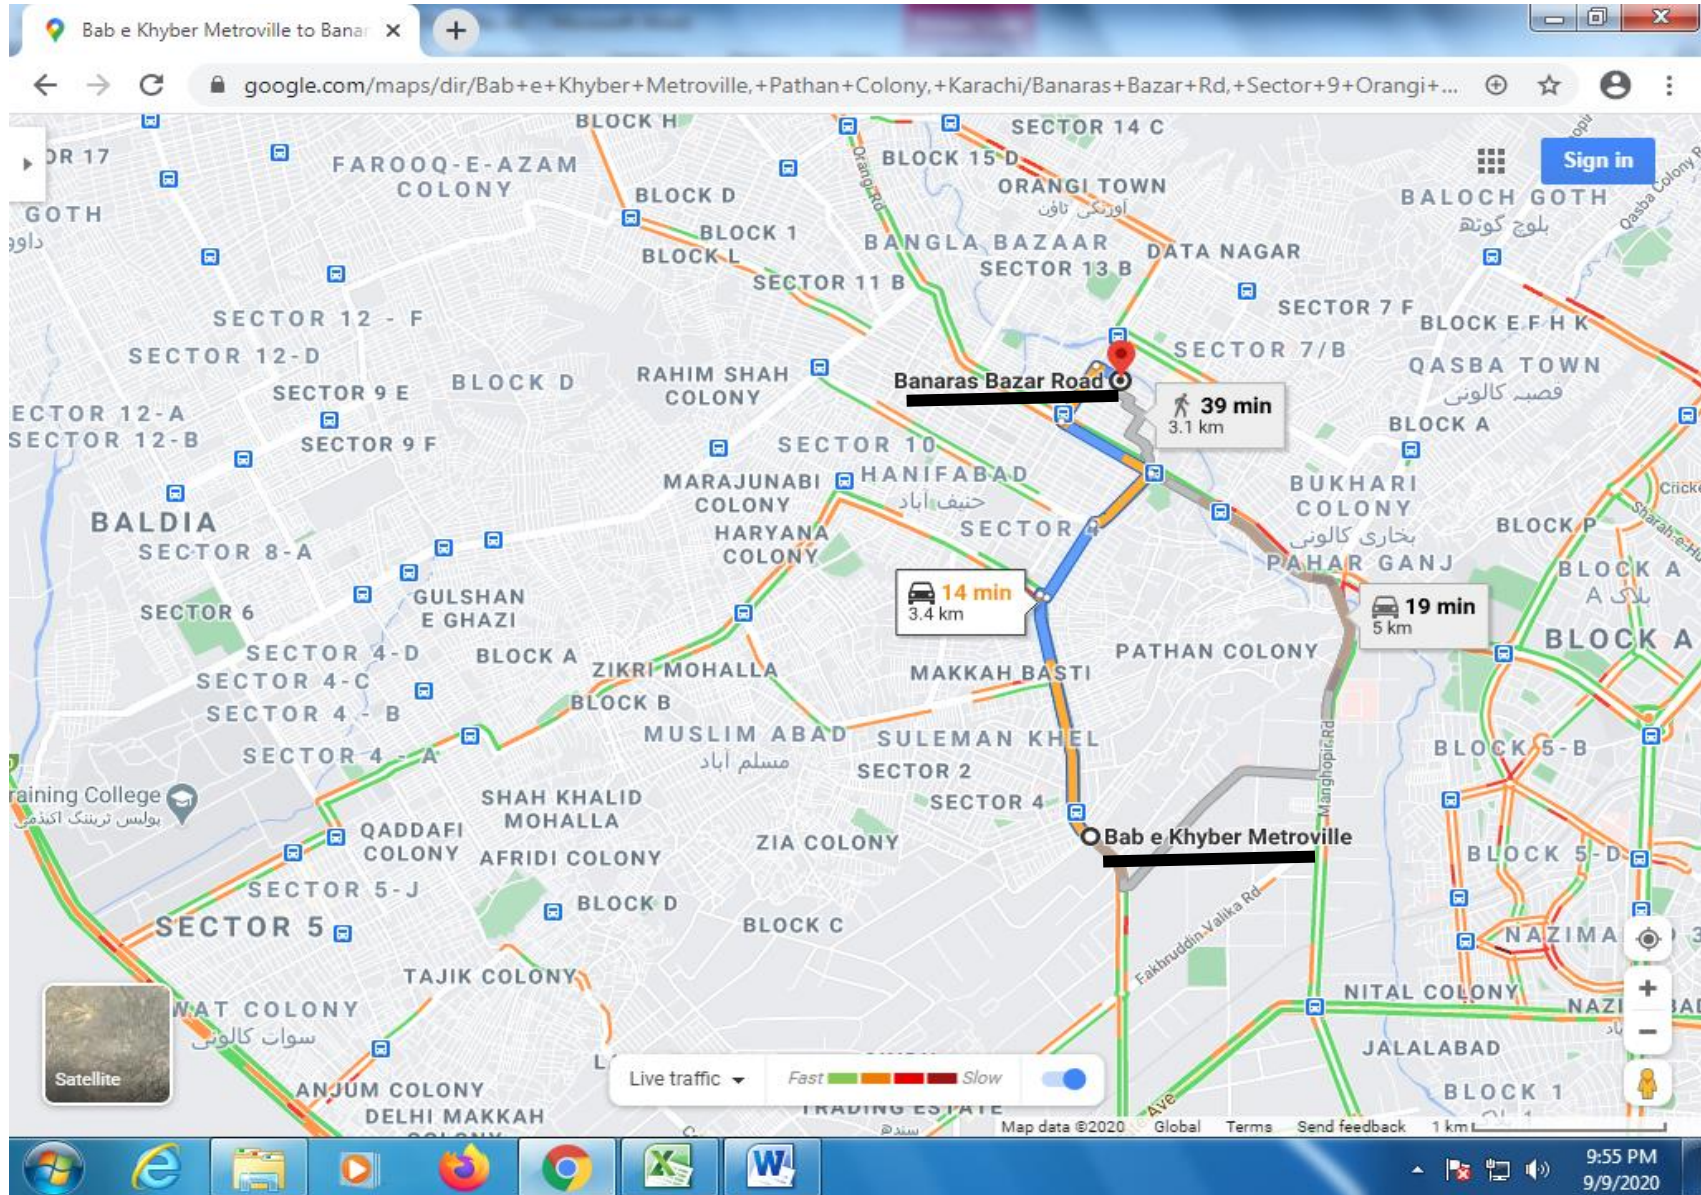

SR. NO. 52 MANGOPIR ROAD (Northern Bypass Hub Dam Road to Mangopir Road Surjani Road)

SR. NO. 53 FAIZUR REHMAN ROAD UC-4, (FROM FAIZUR REHMAN HOSPITAL TO KHYBAR GATE)

SR NO. 54 STADIUM ROAD (BADAR CHOWK TO ALSADAF CHOWK)

SR. NO. 58 LINK ROAD OF UC-2 TO MANGHOPIR ROAD (FROM MANGHOPIR ROAD TO QASBA MARKET)

SR. NO. 59 MAIN ROAD OF SHERSHA (Sher Shah Mor to Sher Shah Colony)

SR. NO. 60 ITEHAD TOWN ROAD FROM O PENAL TO KHYBER CHOWK (FROM MAKKI MASJID KHYBER CHOWK BUS STOP)