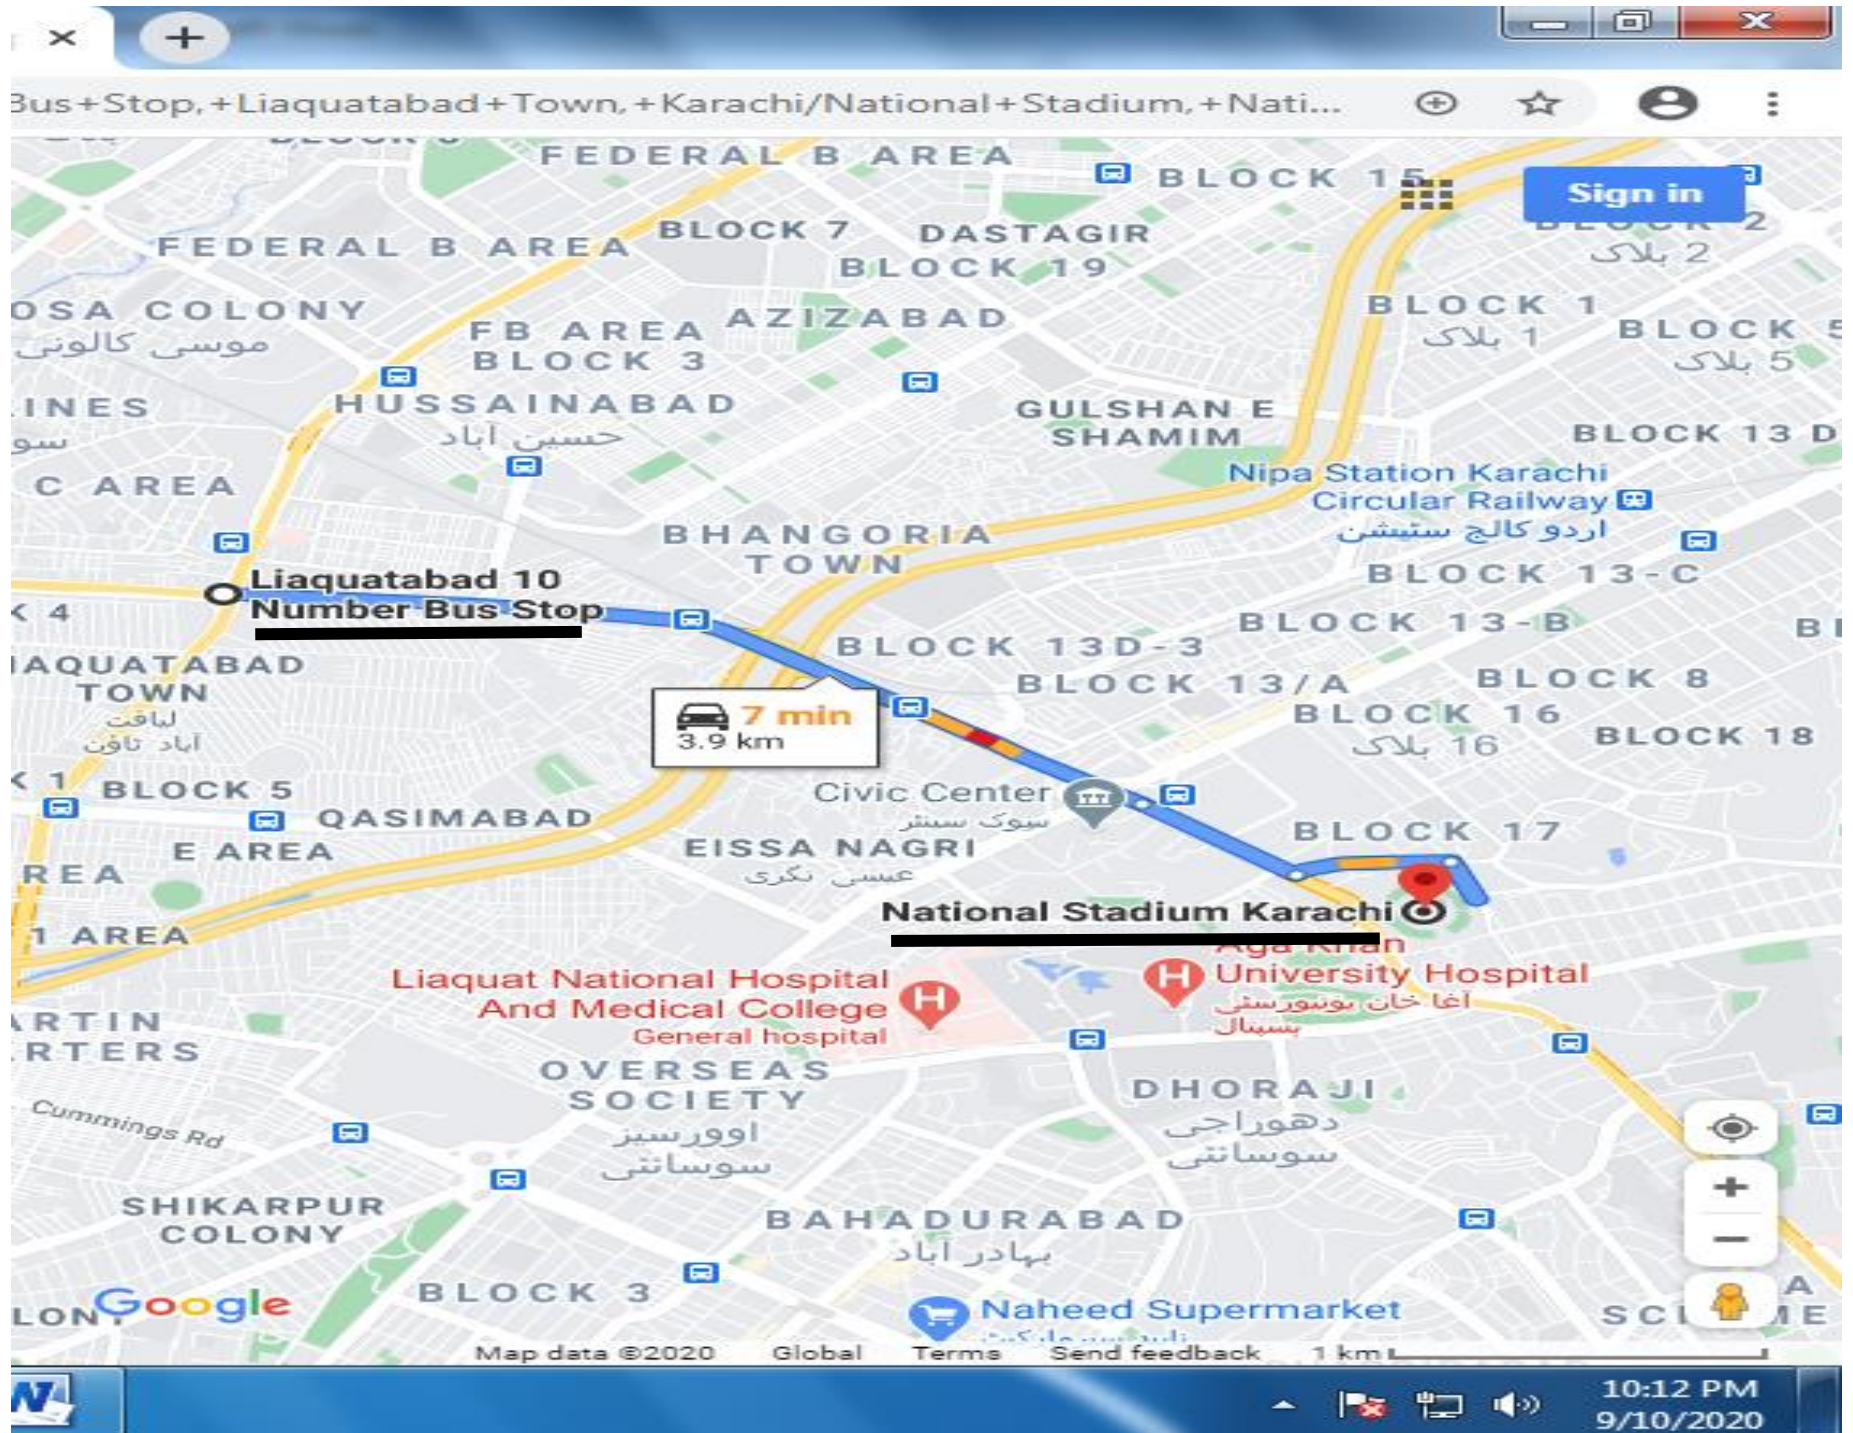

SR. NO. 16 PREEDY STREET (TIBET CENTER TO REGAL CHOWK)

SR. NO. 17 BLOCK 02 CLIFTON BILWAL CHOWRANGI (BILWAL CHOWRANGI TO CHINA TOWN)

SR. NO. 18 ROAD STREET OF BATH ISLAND (TEEN TALWAR TO AGHA'A SUPER MARKET)

SR. NO. 19 SHAHRAH-E-FAISAL (FROM METROPOLE HOTEL TO MALIR HALT)

SR. NO. 20 NISHTER ROAD (FROM TEEN HATTI TO NISHTAR ROAD)

SR. NO. 21 SIR SHAH SULEMAN ROAD (FROM NATIONAL STADIUM TO LIAQUATABAD NO.10)

SR. NO. 22 RASHID MINHAS ROAD (FROM SHAHRAH-E-FAISAL TO SOHRAB GOTH)