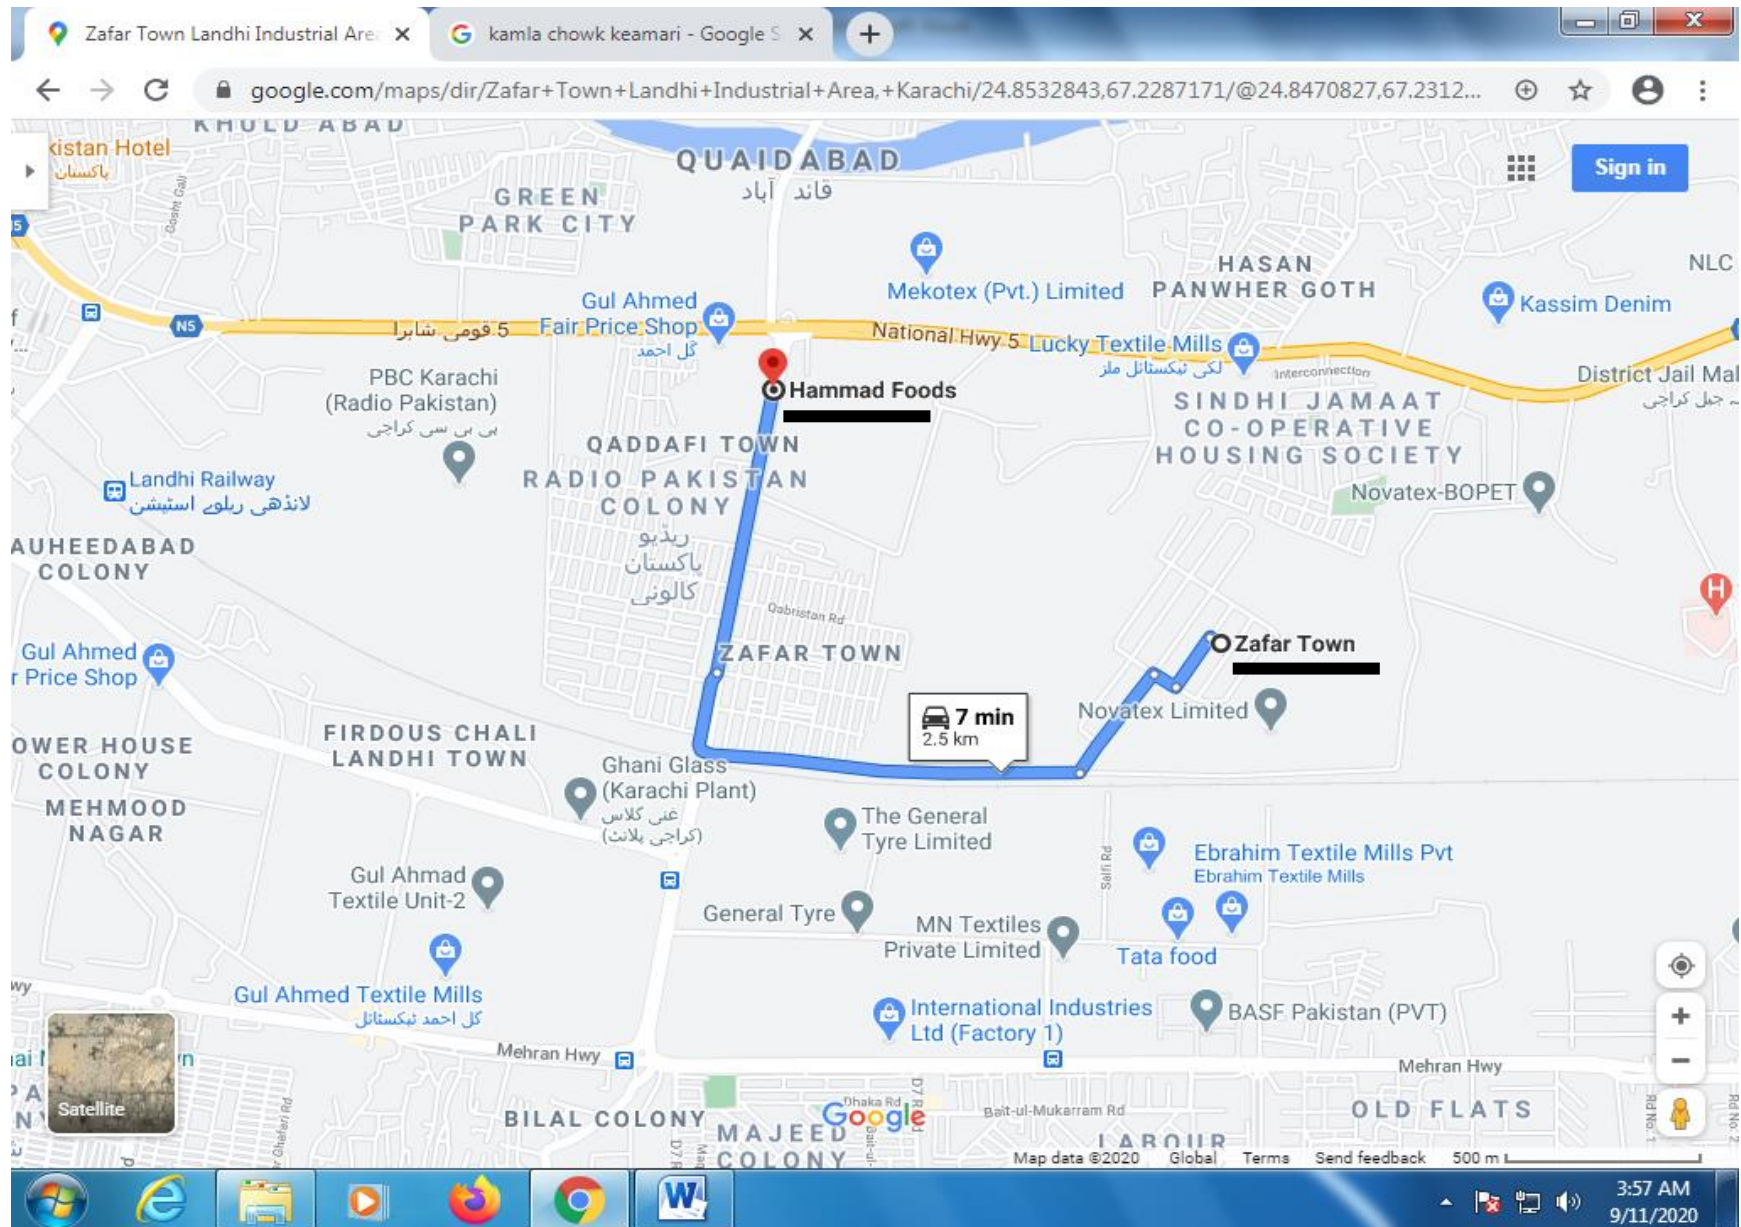

SR. NO. 98 FROM ZAFAR TOWN BRIDGE TO NATIONAL HIGHWAY VIA RADIO PAKISTAN BOUNDARY WALL (FROM ZAFAR TOWN TO NEW JAUHARABAD) Hammad Foods to Zafar town

SR. NO. 99 FROM NATIONAL HIGHWAY TO DAWOOD SHORROO GOTH (FROM BAKRA PIRI ROAD TO PAF BASE FAISAL)