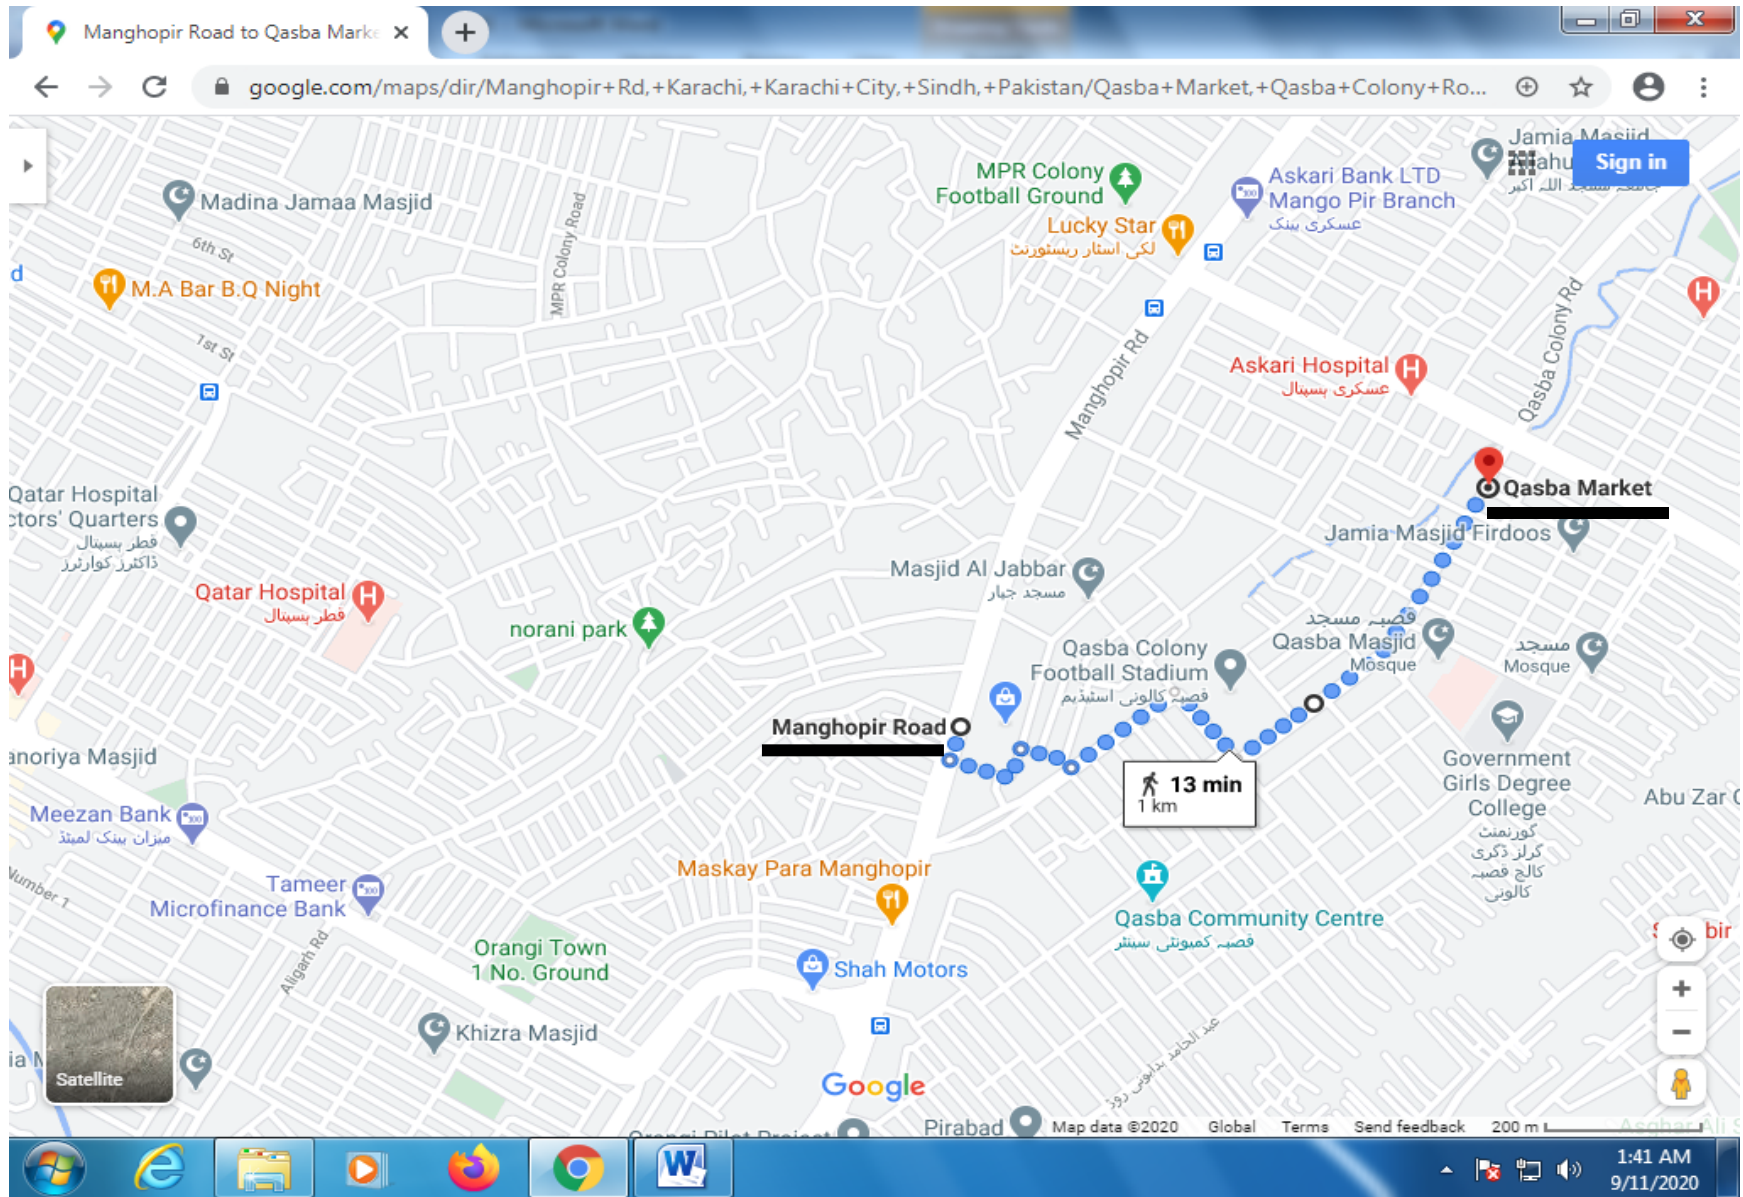

SR. NO. 58 LINK ROAD OF UC-2 TO MANGHOPIR ROAD (FROM MANGHOPIR ROAD TO QASBA MARKET)

SR. NO. 59 MAIN ROAD OF SHERSHA (Sher Shah Mor to Sher Shah Colony)

SR. NO. 60 ITEHAD TOWN ROAD FROM O PENAL TO KHYBER CHOWK (FROM MAKKI MASJID KHYBER CHOWK BUS STOP)