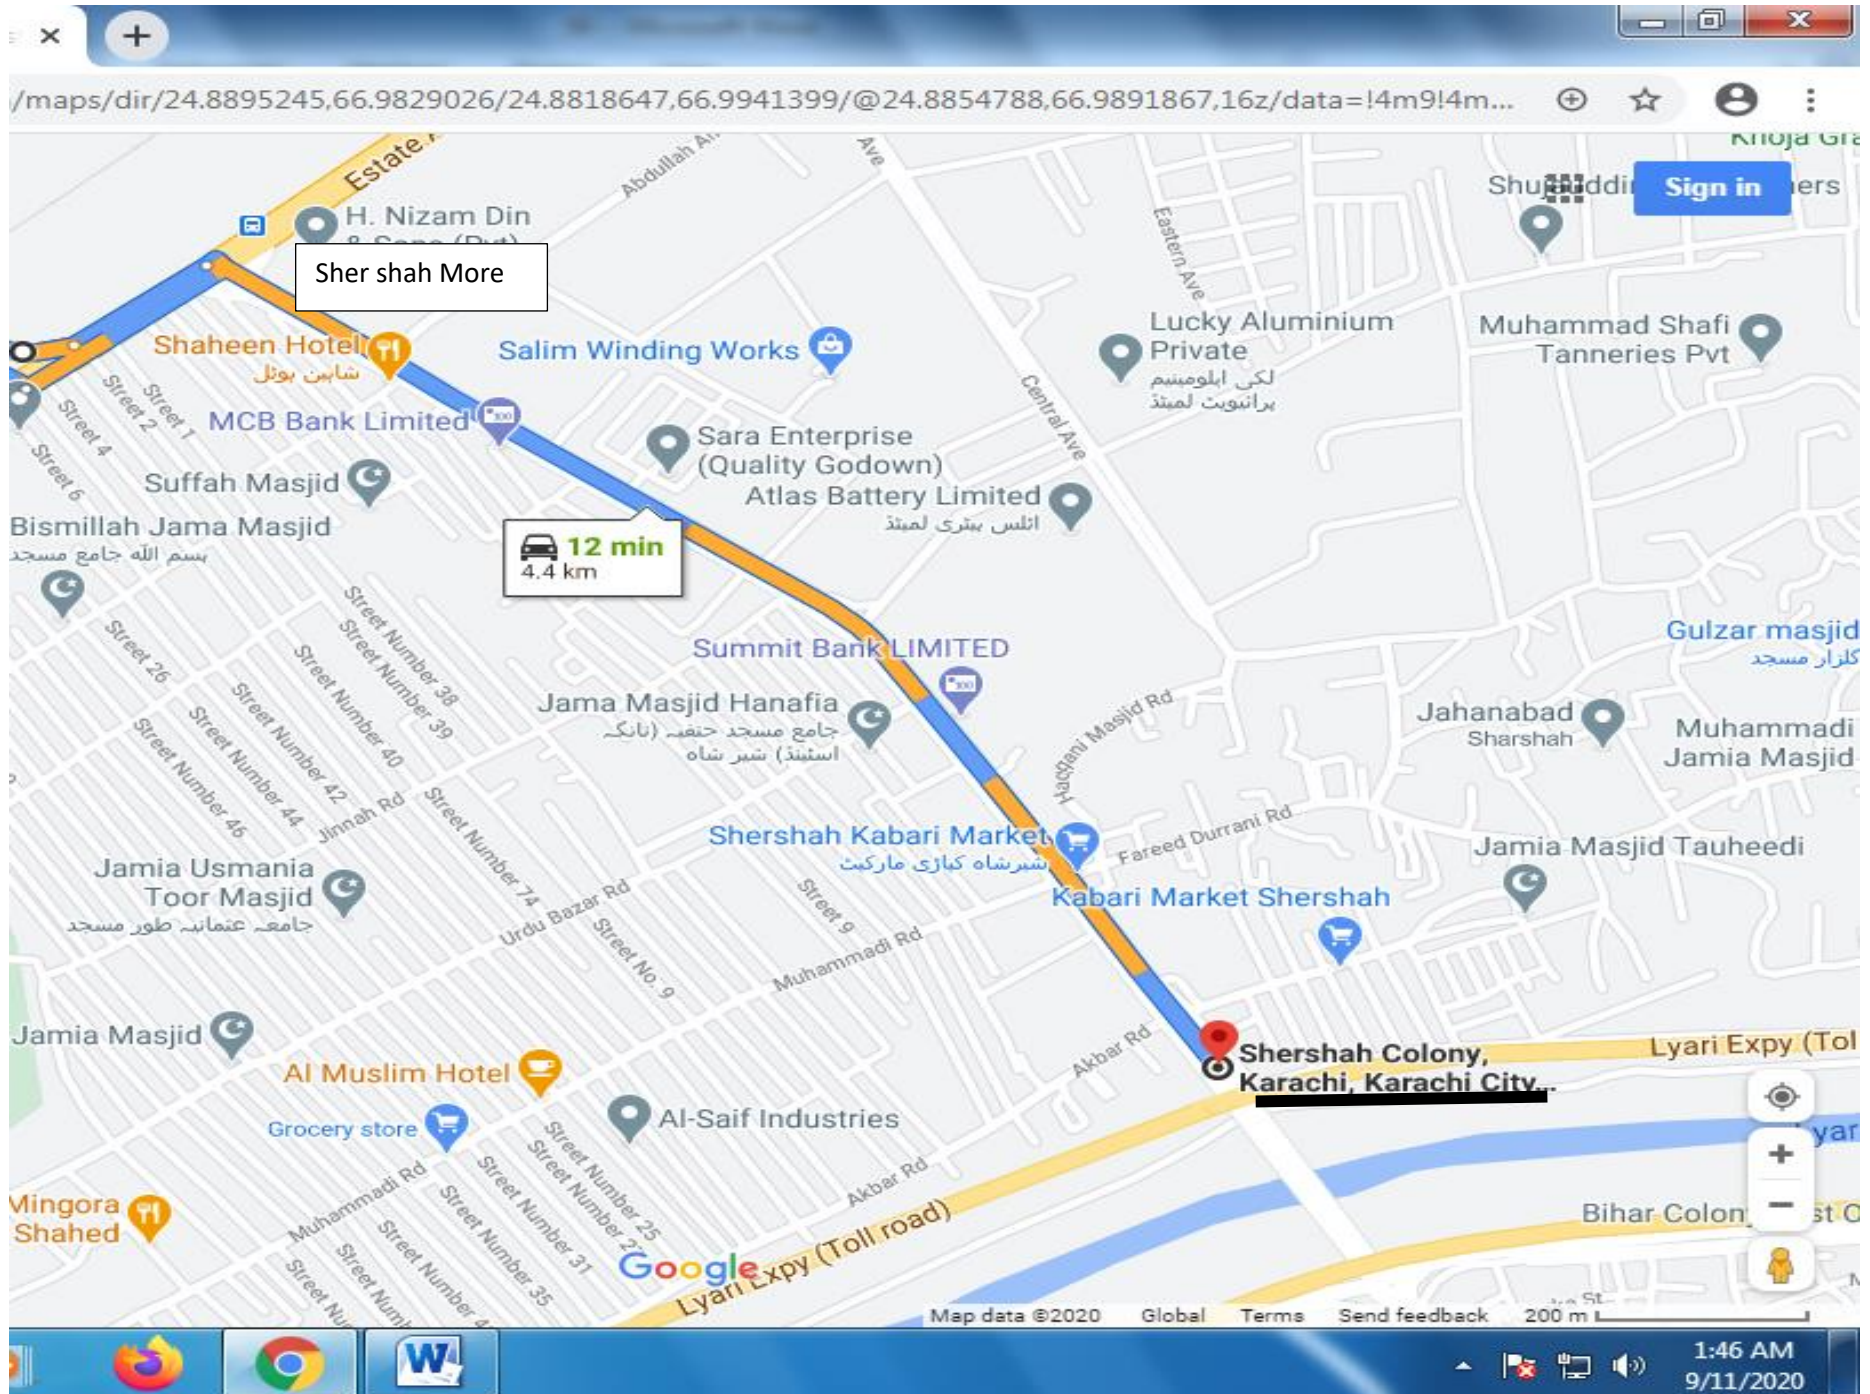

SR. NO. 58 LINK ROAD OF UC-2 TO MANGHOPIR ROAD (FROM MANGHOPIR ROAD TO QASBA MARKET)

SR. NO. 59 MAIN ROAD OF SHERSHA (Sher Shah Mor to Sher Shah Colony)

SR. NO. 60 ITEHAD TOWN ROAD FROM O PENAL TO KHYBER CHOWK (FROM MAKKI MASJID KHYBER CHOWK BUS STOP)