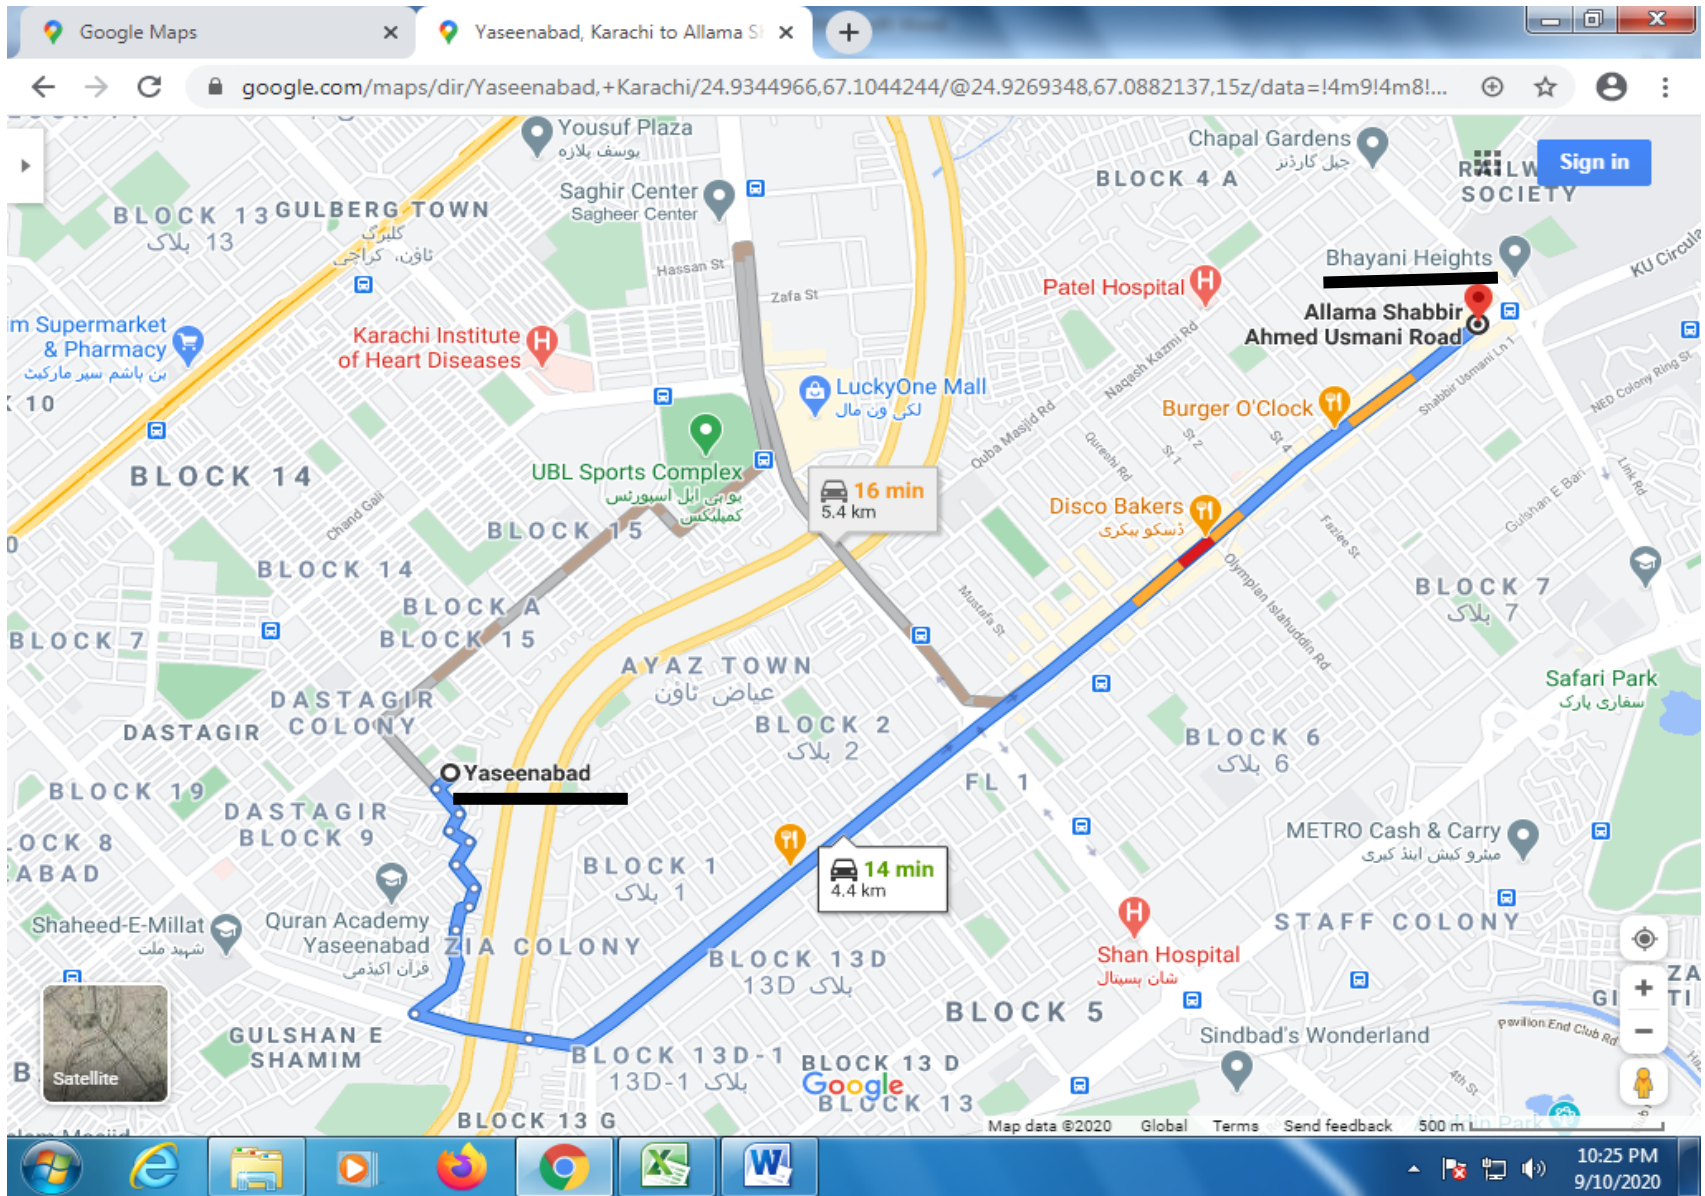

SR. NO. 16 PREEDY STREET (TIBET CENTER TO REGAL CHOWK)

SR. NO. 17 BLOCK 02 CLIFTON BILWAL CHOWRANGI (BILWAL CHOWRANGI TO CHINA TOWN)

SR. NO. 18 ROAD STREET OF BATH ISLAND (TEEN TALWAR TO AGHA'A SUPER MARKET)

SR. NO. 19 SHAHRAH-E-FAISAL (FROM METROPOLE HOTEL TO MALIR HALT)

SR. NO. 20 NISHTER ROAD (FROM TEEN HATTI TO NISHTAR ROAD)

SR. NO. 21 SIR SHAH SULEMAN ROAD (FROM NATIONAL STADIUM TO LIAQUATABAD NO.10)

SR. NO. 22 RASHID MINHAS ROAD (FROM SHAHRAH-E-FAISAL TO SOHRAB GOTH)

SR. NO. 23 ABUL ISPHANI ROAD (FROM UNIVERSITY ROAD TO SUPER HIGHWAY)

SR. NO. 24 SHABBIR AHMED USMANI ROAD (YASEENABAD BRIDGE TO ABUL HASSANI – BHAYANI HEIGHTS)

SR. NO. 25 SHAHEED-E-MILLAT ROAD (FROM JAIL R/A TO SHAHRAH-E-FAISAL)

SR. NO. 30 JAIL AROUND ROAD (JAIL ROUNDABOUT TO TEEN HATTI)

SR. NO. 31 MAIN LAL SHAHBAZ QALANDAR ROAD MEHMOODABAD (National Medical Center To Mehmoodabad Signal)

SR. NO. 32 MAIN JUNEJO TOWN ROAD MANZOOR COLONY (JUNEJO TOWN TO MANZOOR COLONY)