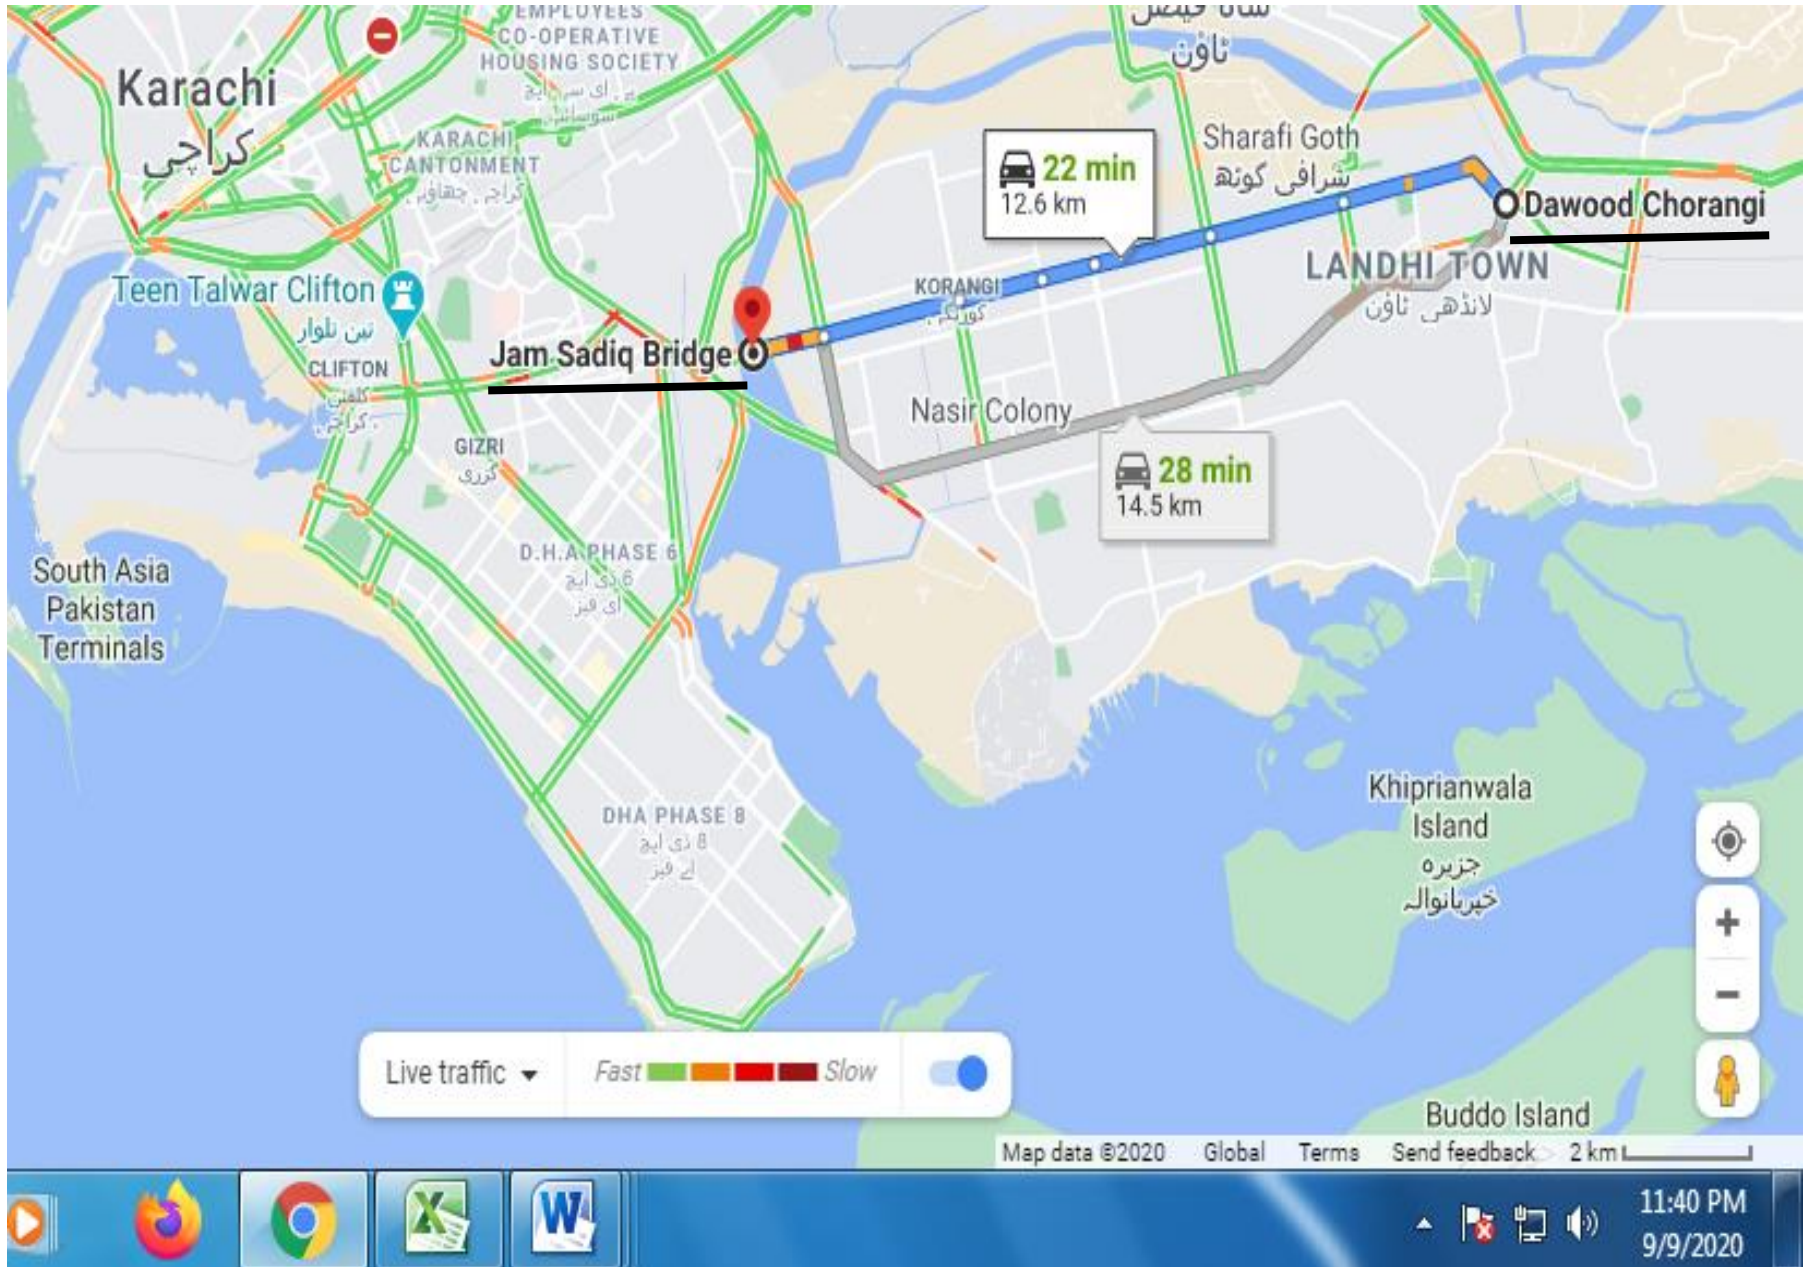

SR. NO. 82 MAIN CHAKIWARA ROAD Shershah Signal (Miran Naka to Chakiwara)

SR. NO. 83 HAWKS BAY ROAD (FROM Hawksbay Chowk to Sandpit More)

SR. NO. 84 SHARE DARUL-ULOOM (8000 ROAD) LANDHI KORANGI (JAM SADIQ BRIDGE TO DAWOOD CHOWRANGI)