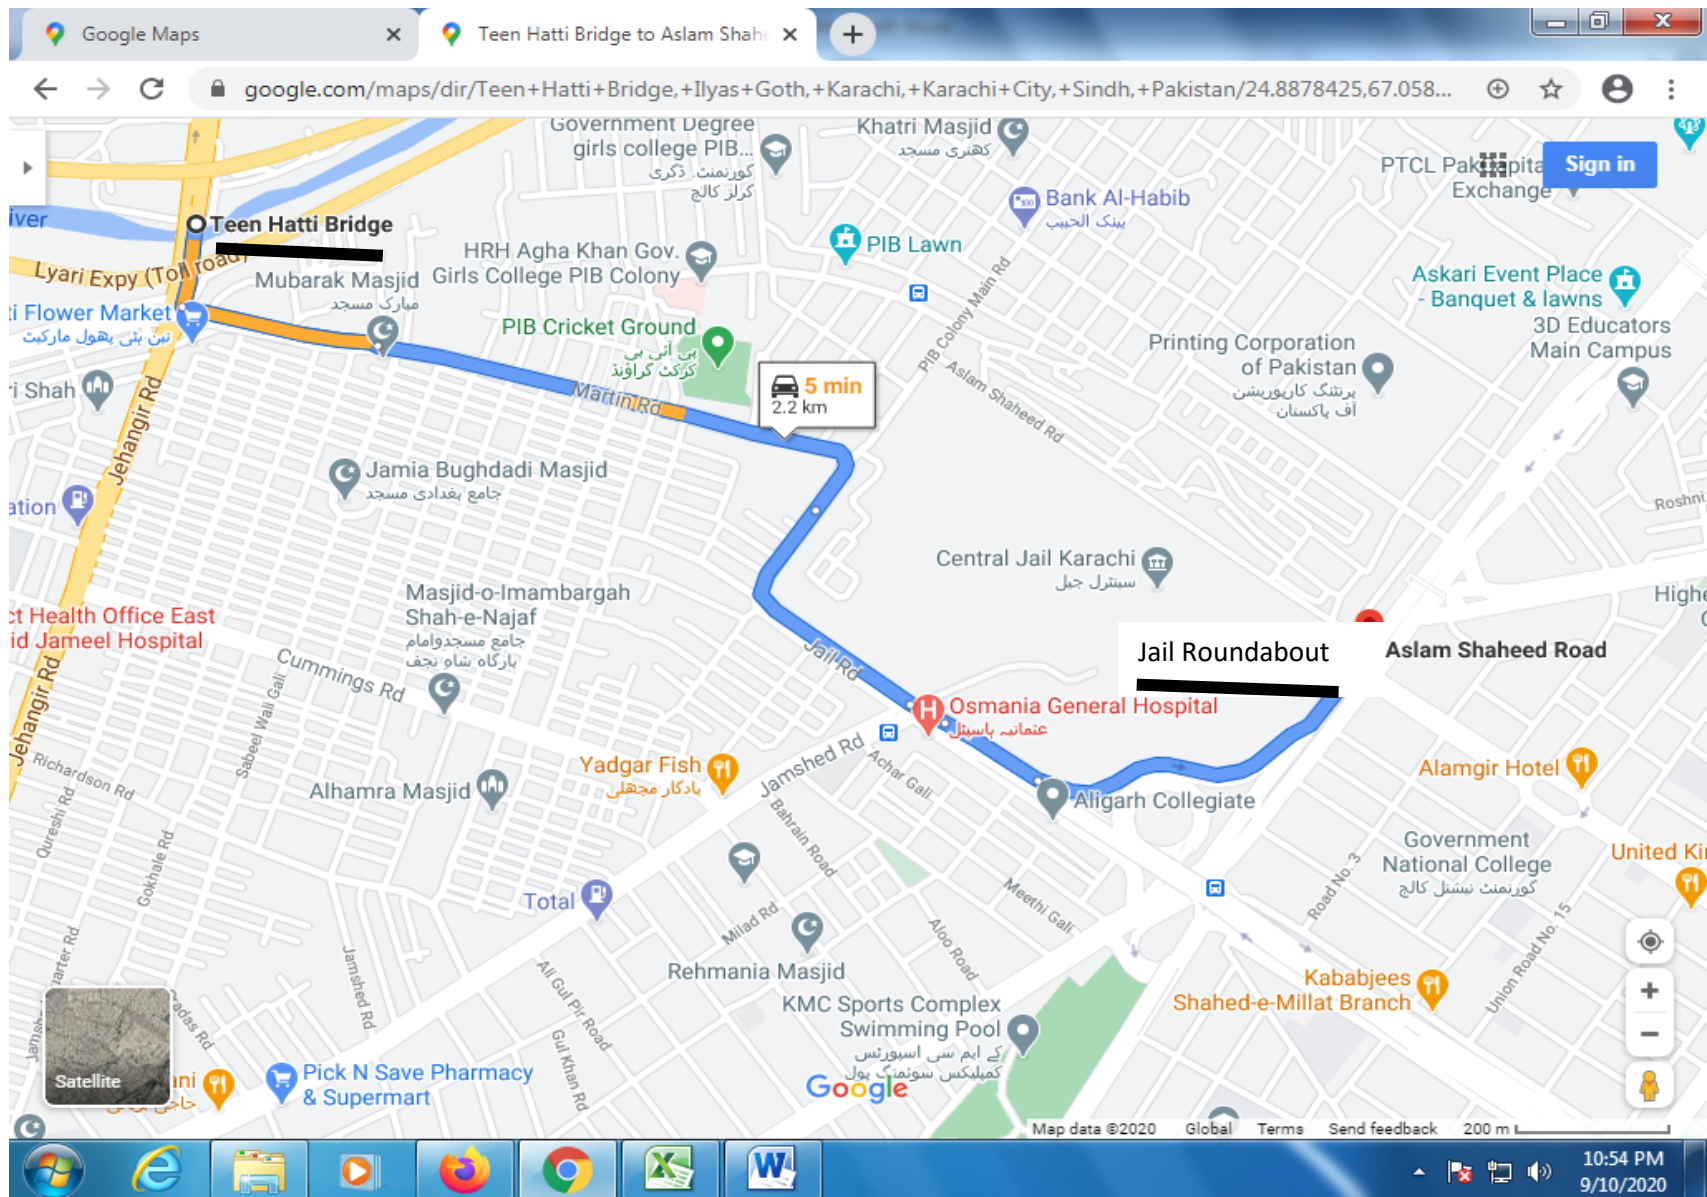

SR. NO. 19 SHAHRAH-E-FAISAL (FROM METROPOLE HOTEL TO MALIR HALT)

SR. NO. 20 NISHTER ROAD (FROM TEEN HATTI TO NISHTAR ROAD)

SR. NO. 21 SIR SHAH SULEMAN ROAD (FROM NATIONAL STADIUM TO LIAQUATABAD NO.10)

SR. NO. 22 RASHID MINHAS ROAD (FROM SHAHRAH-E-FAISAL TO SOHRAB GOTH)

SR. NO. 23 ABUL ISPHANI ROAD (FROM UNIVERSITY ROAD TO SUPER HIGHWAY)

SR. NO. 24 SHABBIR AHMED USMANI ROAD (YASEENABAD BRIDGE TO ABUL HASSANI – BHAYANI HEIGHTS)

SR. NO. 25 SHAHEED-E-MILLAT ROAD (FROM JAIL R/A TO SHAHRAH-E-FAISAL)

SR. NO. 26 UNIVERSITY ROAD (JAIL ROAD TO SAFOORA GOTH)

SR. NO. 27 TARIQ ROAD (FROM SHAHEED-E-MILLAT ROAD TO SHAHRAH-E-QUAIDEEN)

SR. NO. 28 MAI KOLACHI ROAD (FROM BOAT BASIN ROAD TO M.T KHAN ROAD)

SR. NO. 29 JAHANGIR ROAD (FROM GRU MANDIR TO TEEN HATTI)

SR. NO. 30 JAIL AROUND ROAD (JAIL ROUNDABOUT TO TEEN HATTI)

SR. NO. 31 MAIN LAL SHAHBAZ QALANDAR ROAD MEHMOODABAD (National Medical Center To Mehmoodabad Signal)

SR. NO. 32 MAIN JUNEJO TOWN ROAD MANZOOR COLONY (JUNEJO TOWN TO MANZOOR COLONY)