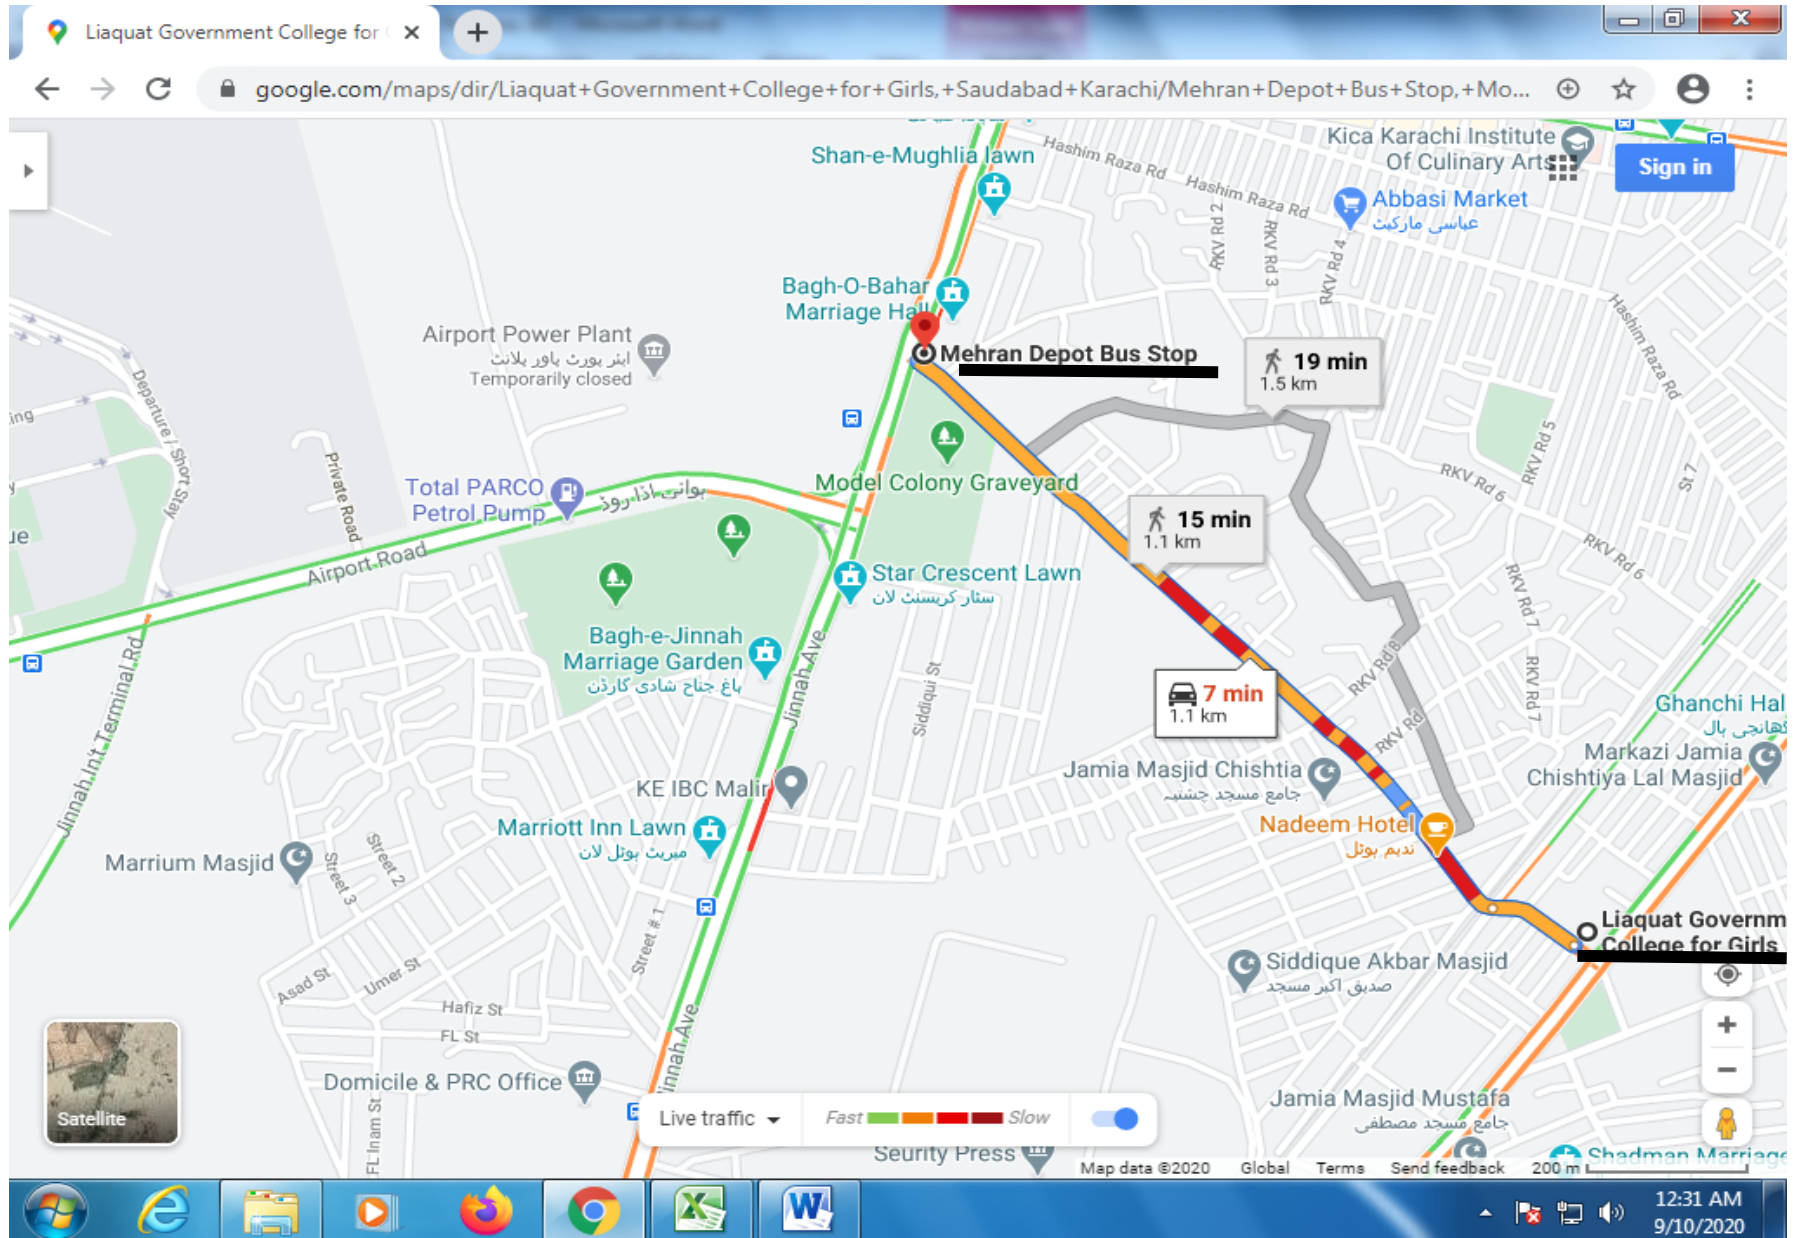

SR. NO. 104 FROM MOINABAD PHATTAK TO SHAH JHAN ROAD (FROM MOINABAD PHATTAK TO SHAH JHAN ROAD)