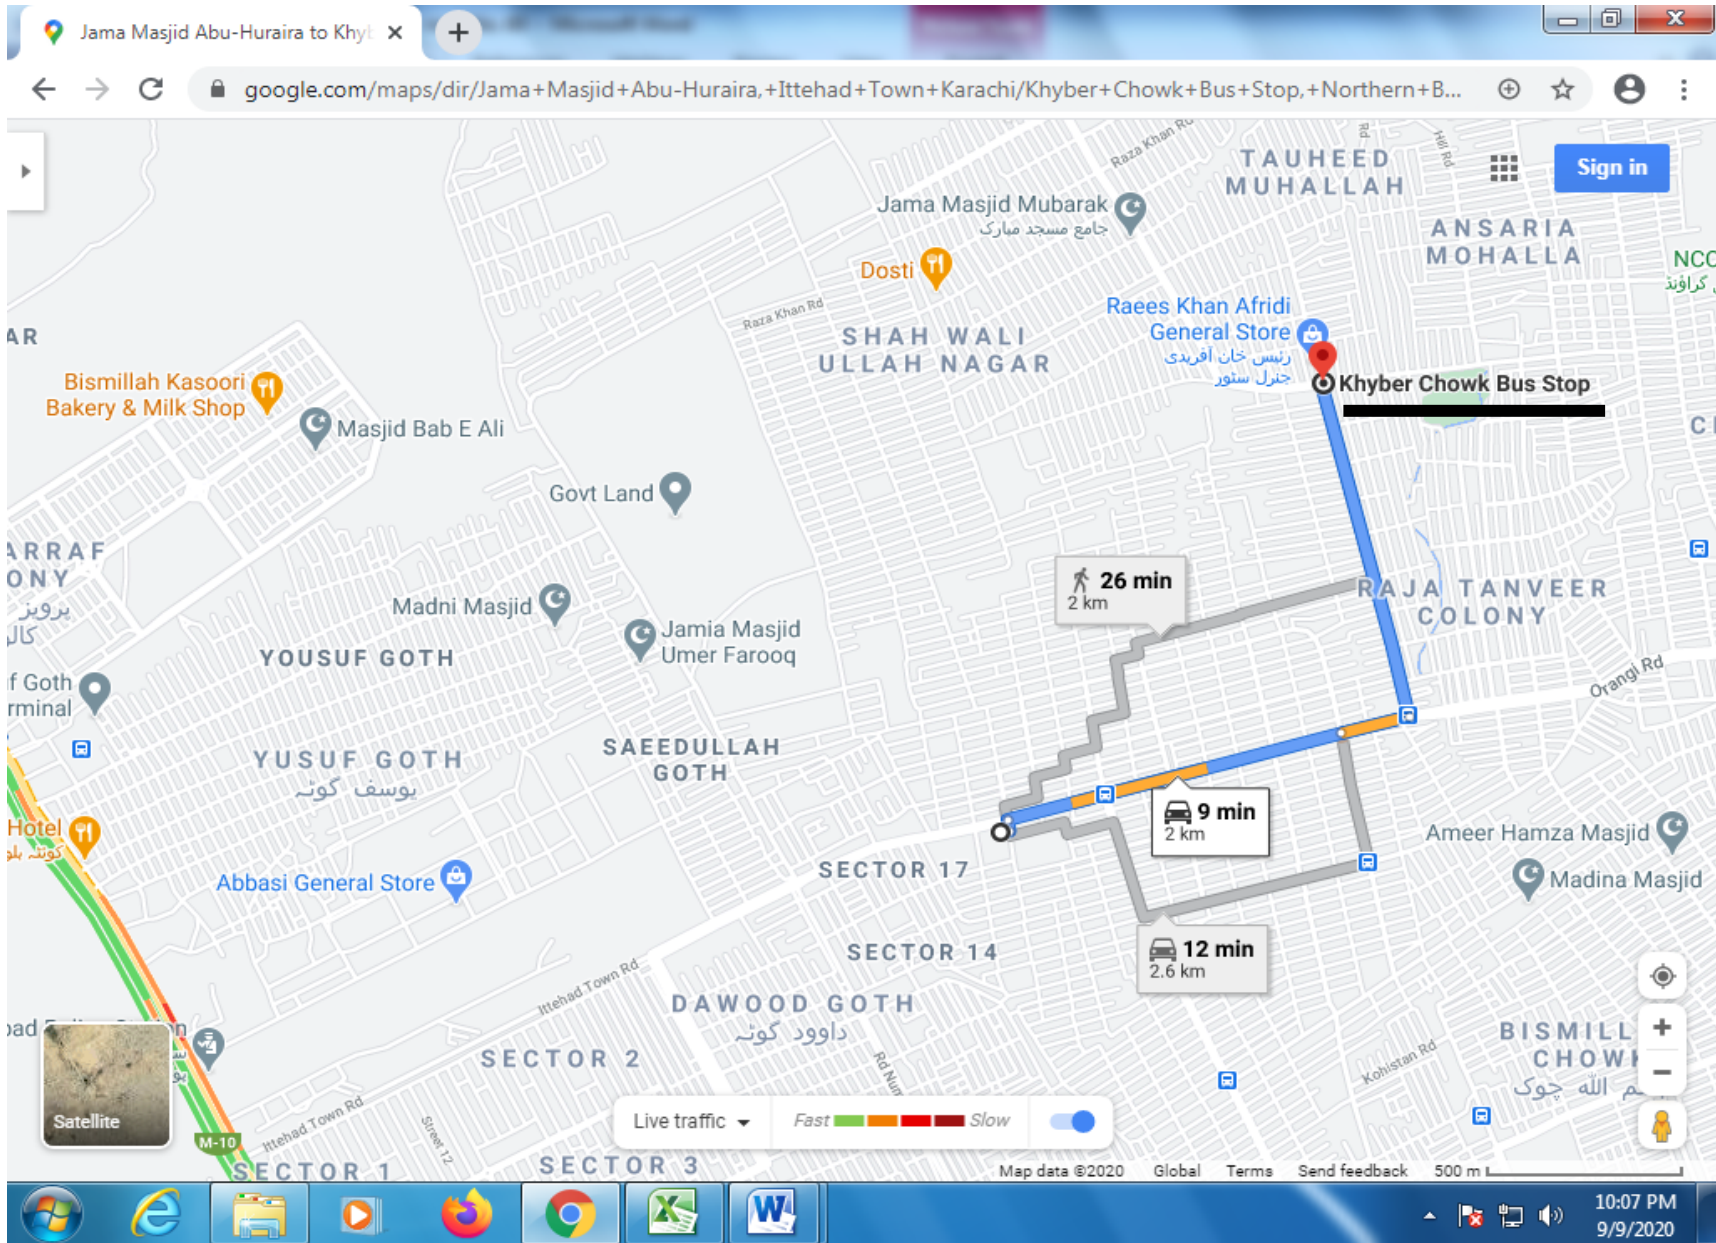

SR. NO. 61 JAMA MASJID BAITUL HURRERA ROAD, BALDIA ZONE (ITEHAD TOWN)KHYBER CHOWK