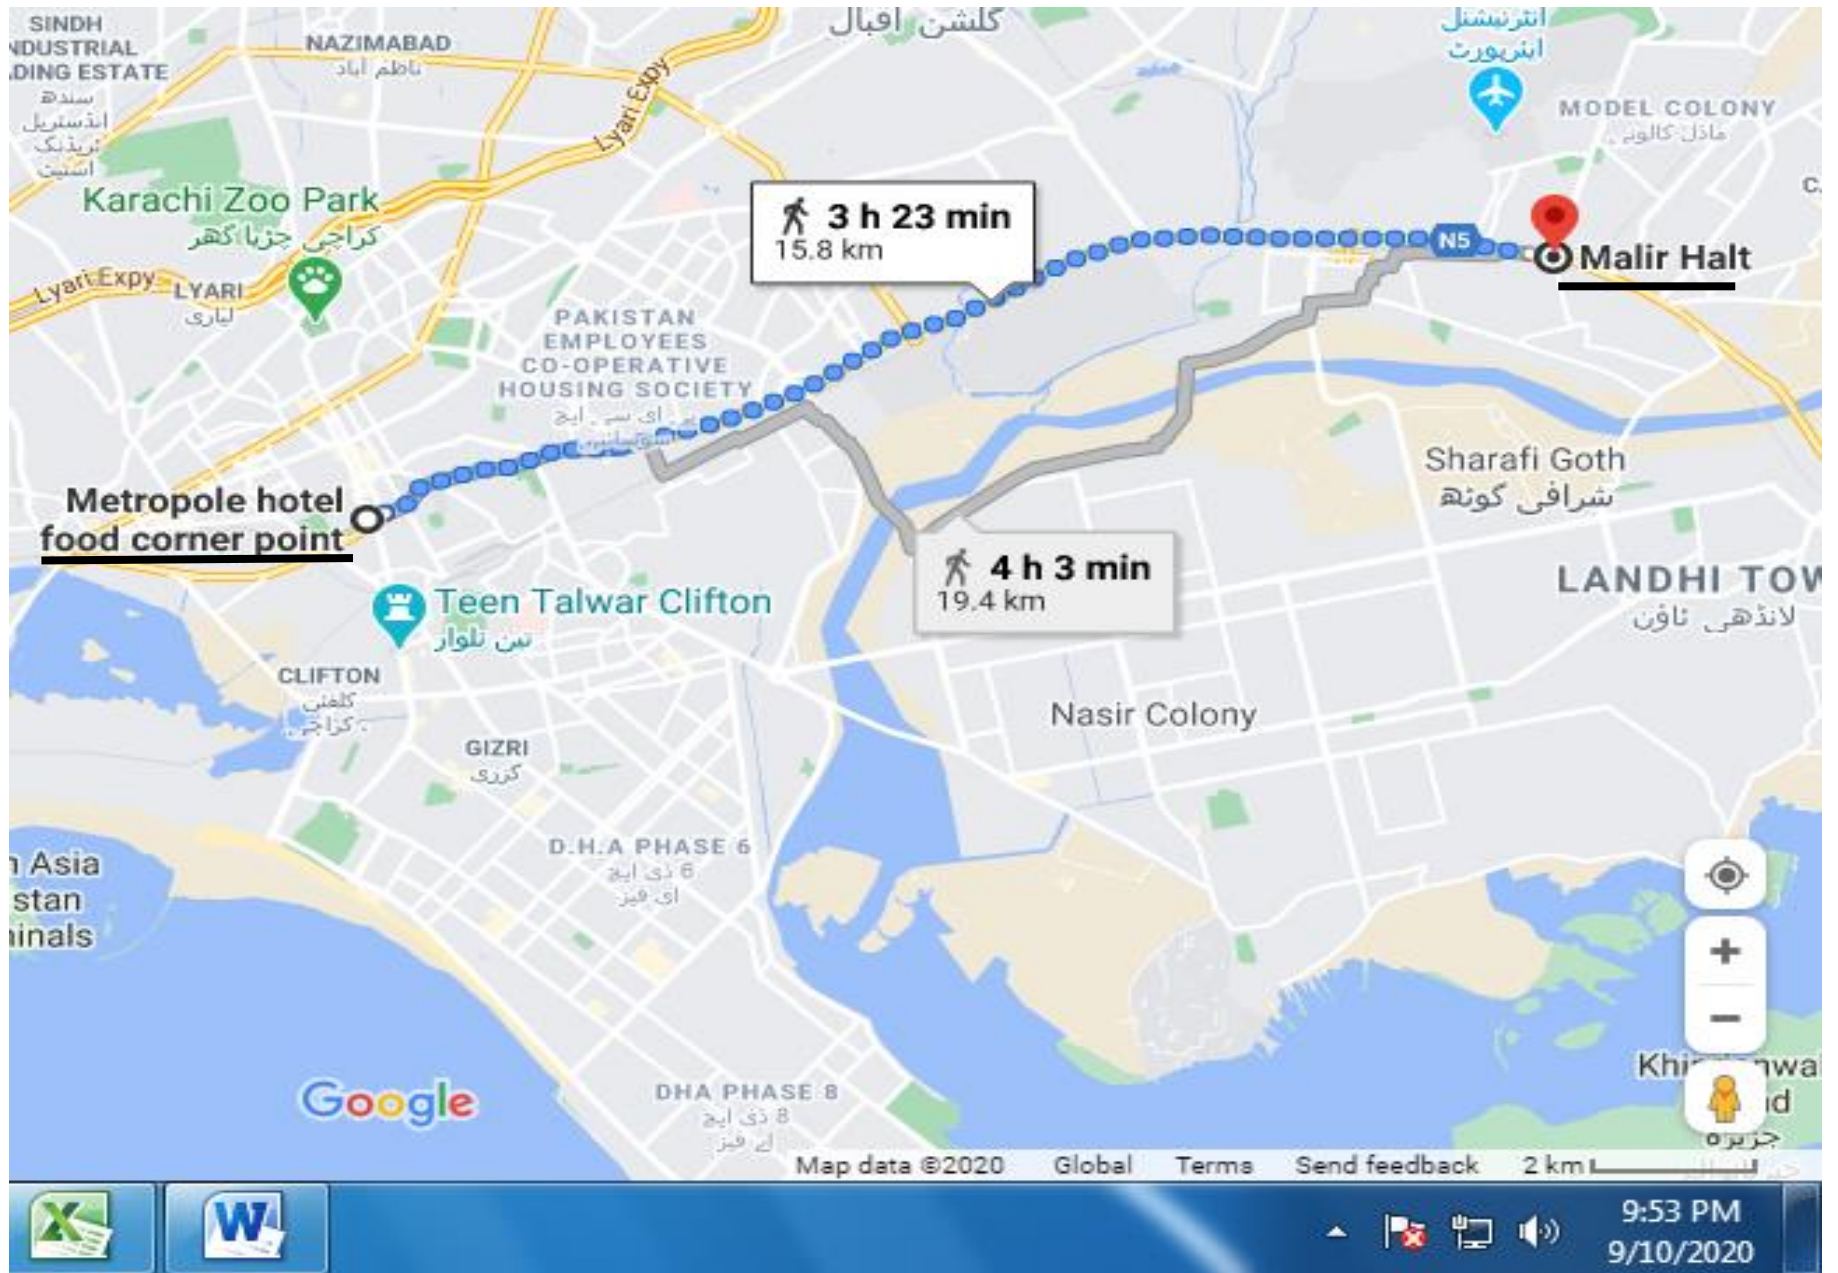

SR. NO. 16 PREEDY STREET (TIBET CENTER TO REGAL CHOWK)

SR. NO. 17 BLOCK 02 CLIFTON BILWAL CHOWRANGI (BILWAL CHOWRANGI TO CHINA TOWN)

SR. NO. 18 ROAD STREET OF BATH ISLAND (TEEN TALWAR TO AGHA'A SUPER MARKET)

SR. NO. 19 SHAHRAH-E-FAISAL (FROM METROPOLE HOTEL TO MALIR HALT)

SR. NO. 20 NISHTER ROAD (FROM TEEN HATTI TO NISHTAR ROAD)

SR. NO. 21 SIR SHAH SULEMAN ROAD (FROM NATIONAL STADIUM TO LIAQUATABAD NO.10)

SR. NO. 22 RASHID MINHAS ROAD (FROM SHAHRAH-E-FAISAL TO SOHRAB GOTH)

SR. NO. 30 JAIL AROUND ROAD (JAIL ROUNDABOUT TO TEEN HATTI)

SR. NO. 31 MAIN LAL SHAHBAZ QALANDAR ROAD MEHMOODABAD (National Medical Center To Mehmoodabad Signal)

SR. NO. 32 MAIN JUNEJO TOWN ROAD MANZOOR COLONY (JUNEJO TOWN TO MANZOOR COLONY)