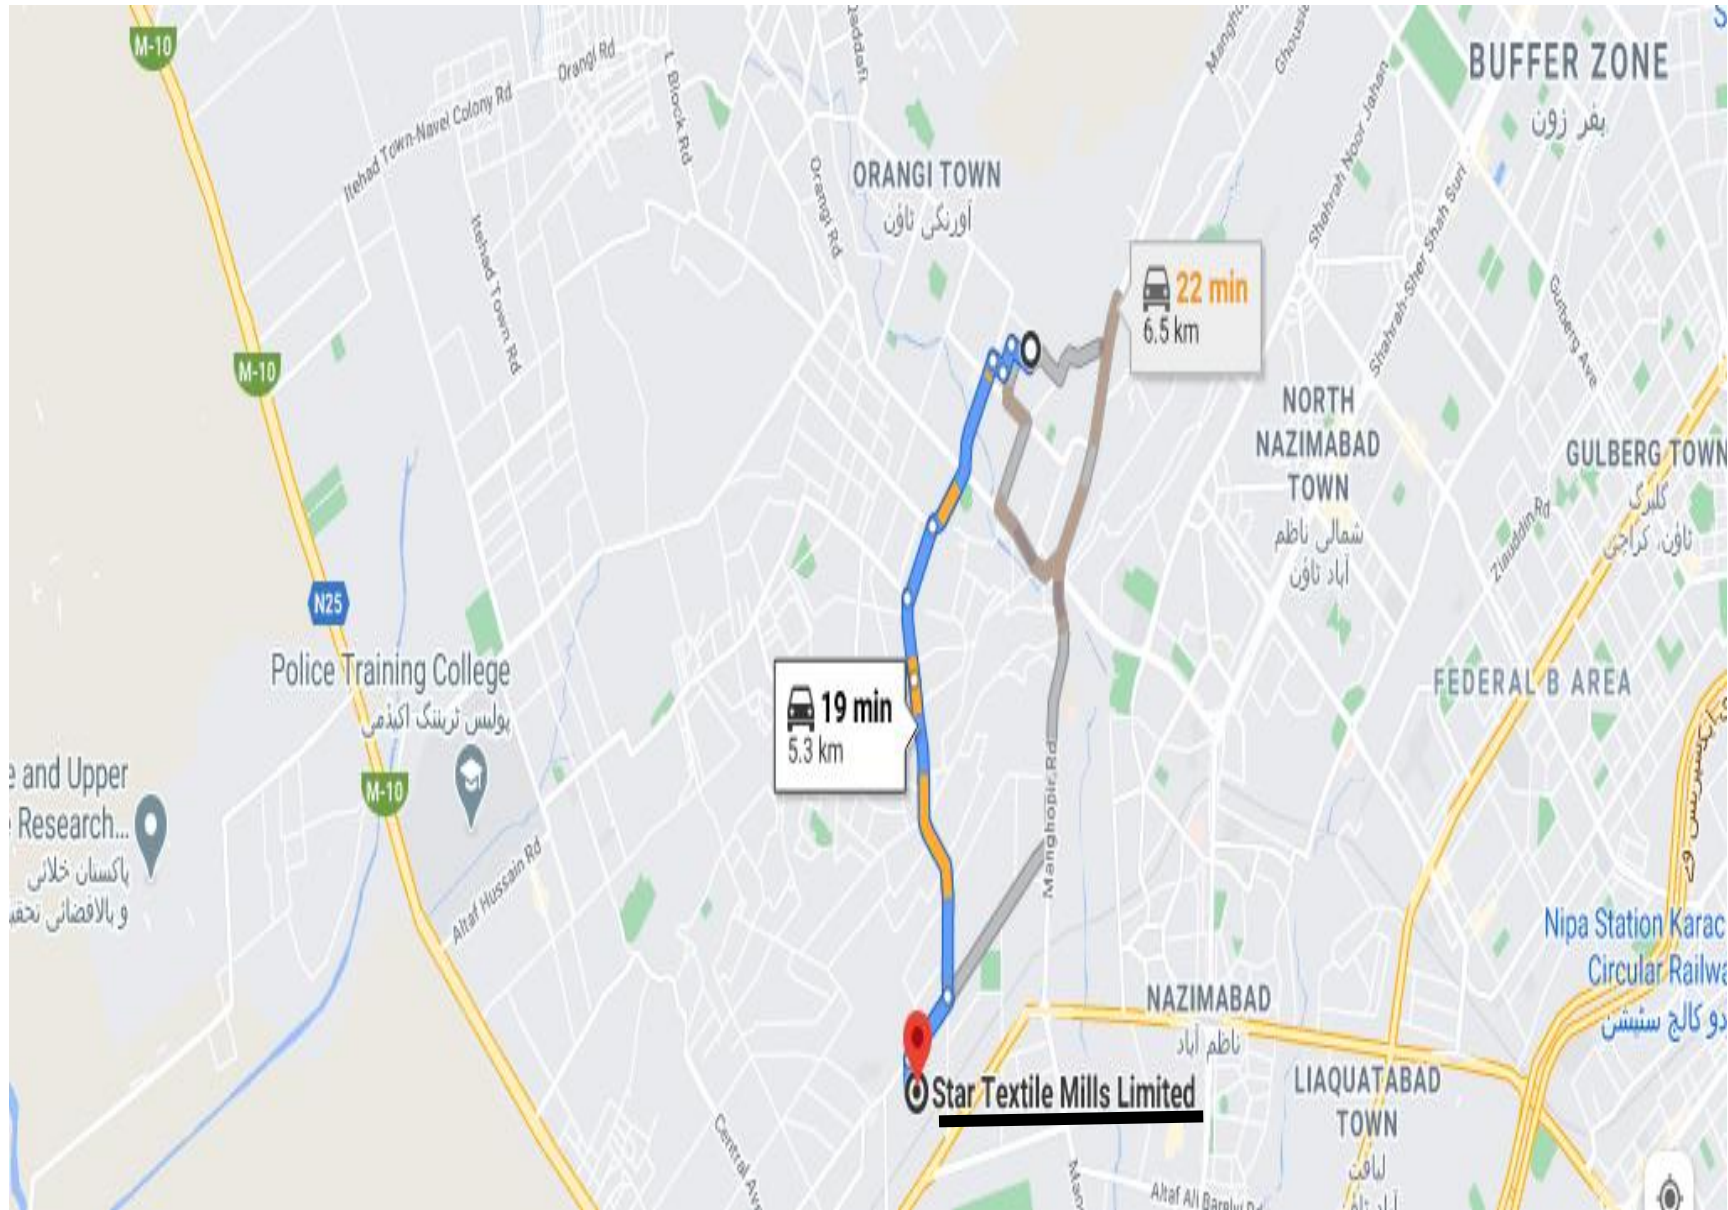

SR. NO.55 DAK KHANA ROAD (FROM SITE MAIN ROAD TO GOVT. HOSPITAL)