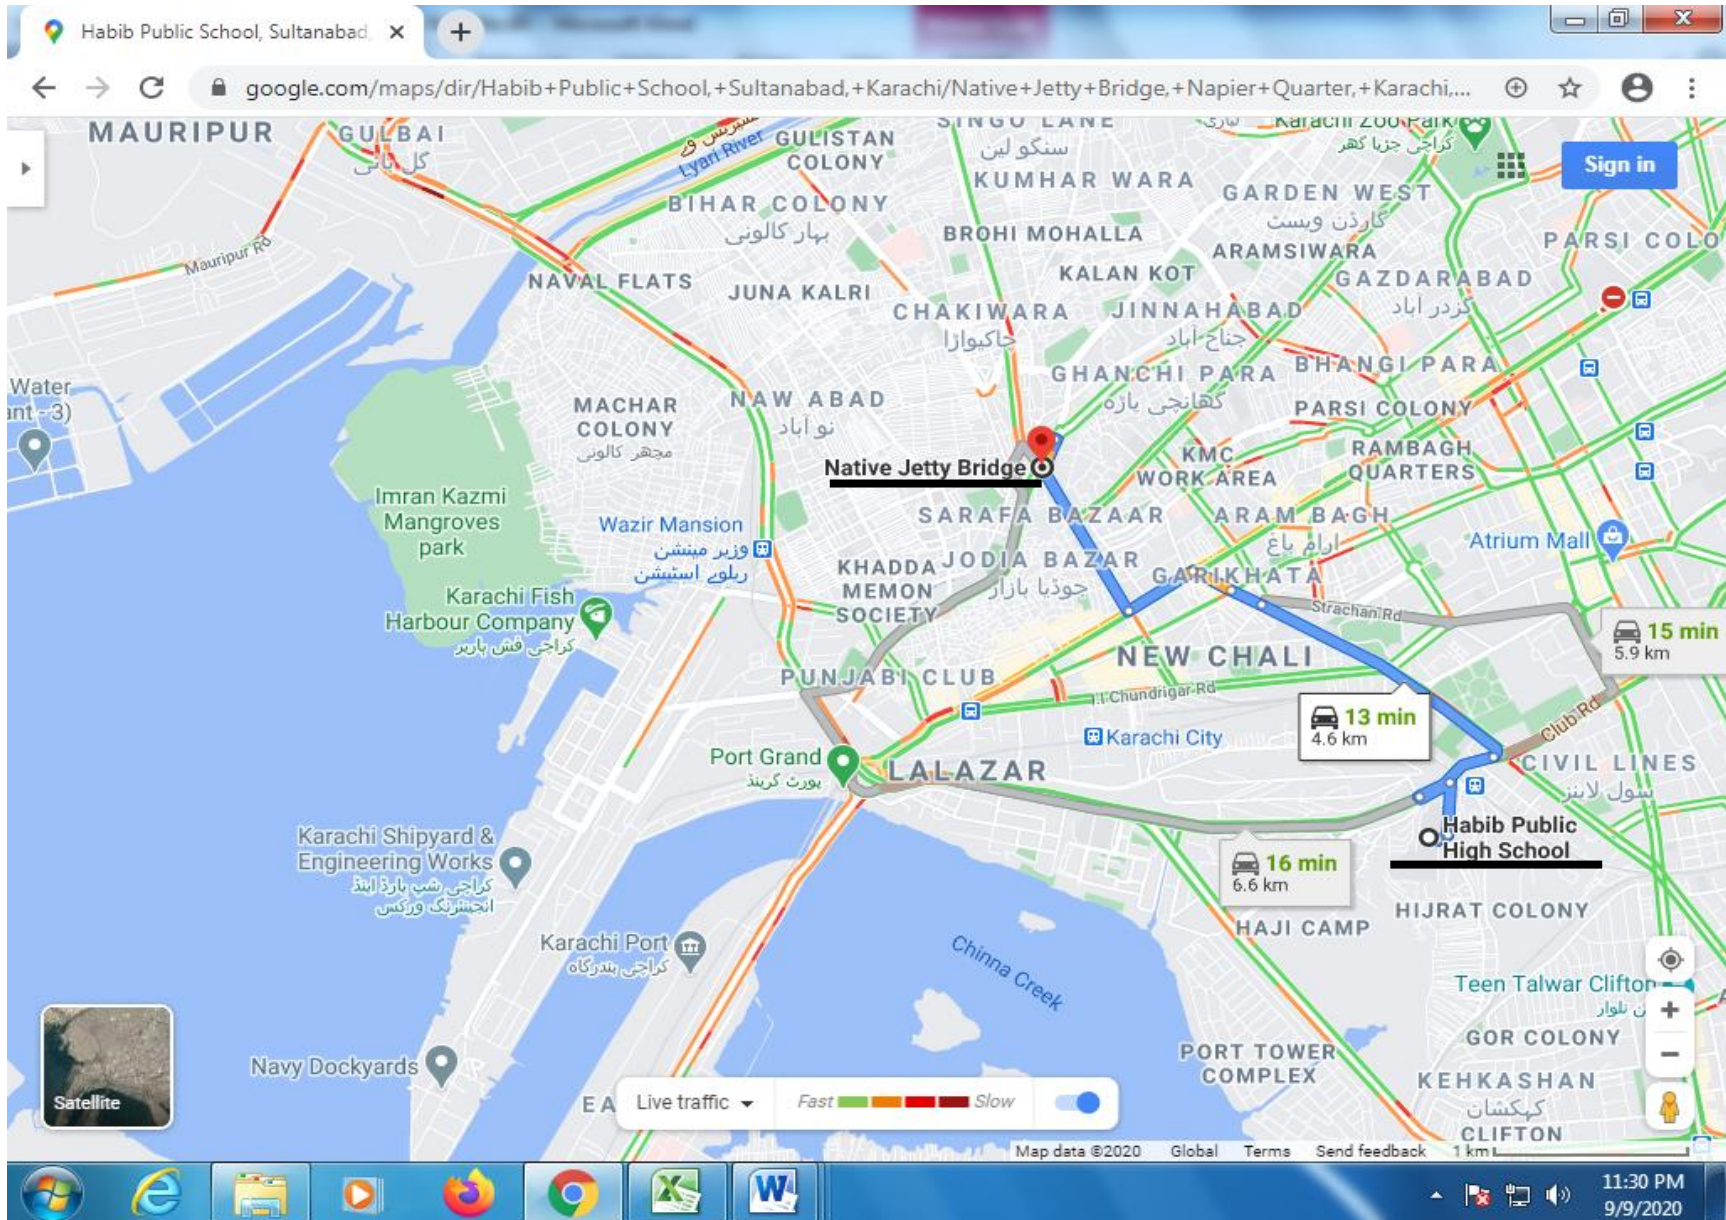

SR. NO. 81 SULTANABAD ROAD KEMARI (FROM HABIB PUBLIC SCHOOL TO NETTY JETTY BRIDGE)