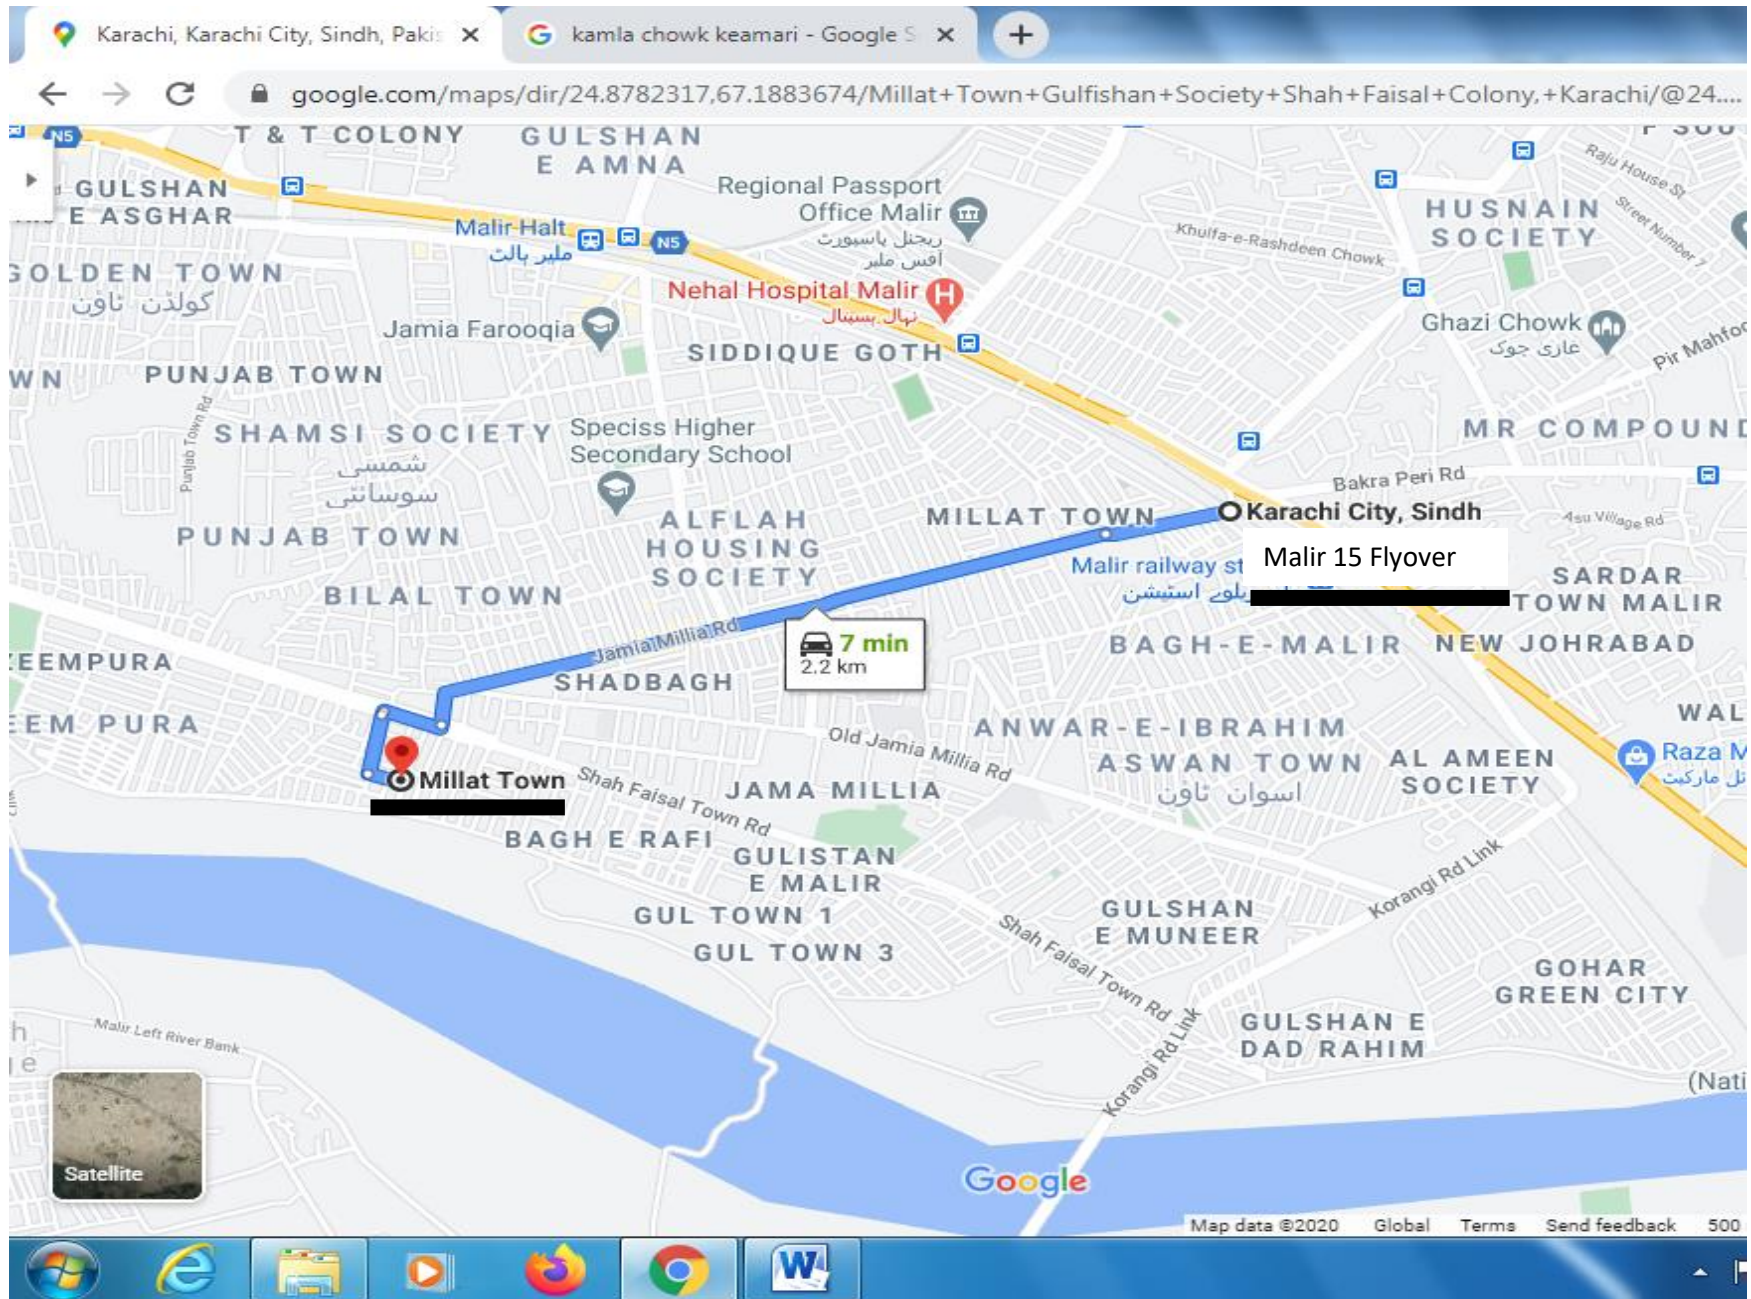

SR. NO. 93 ROAD FROM MILLAT MOR TO MALIR-15 RAILWAY GATE (MILLAT GARDEN TO MALIR-15)