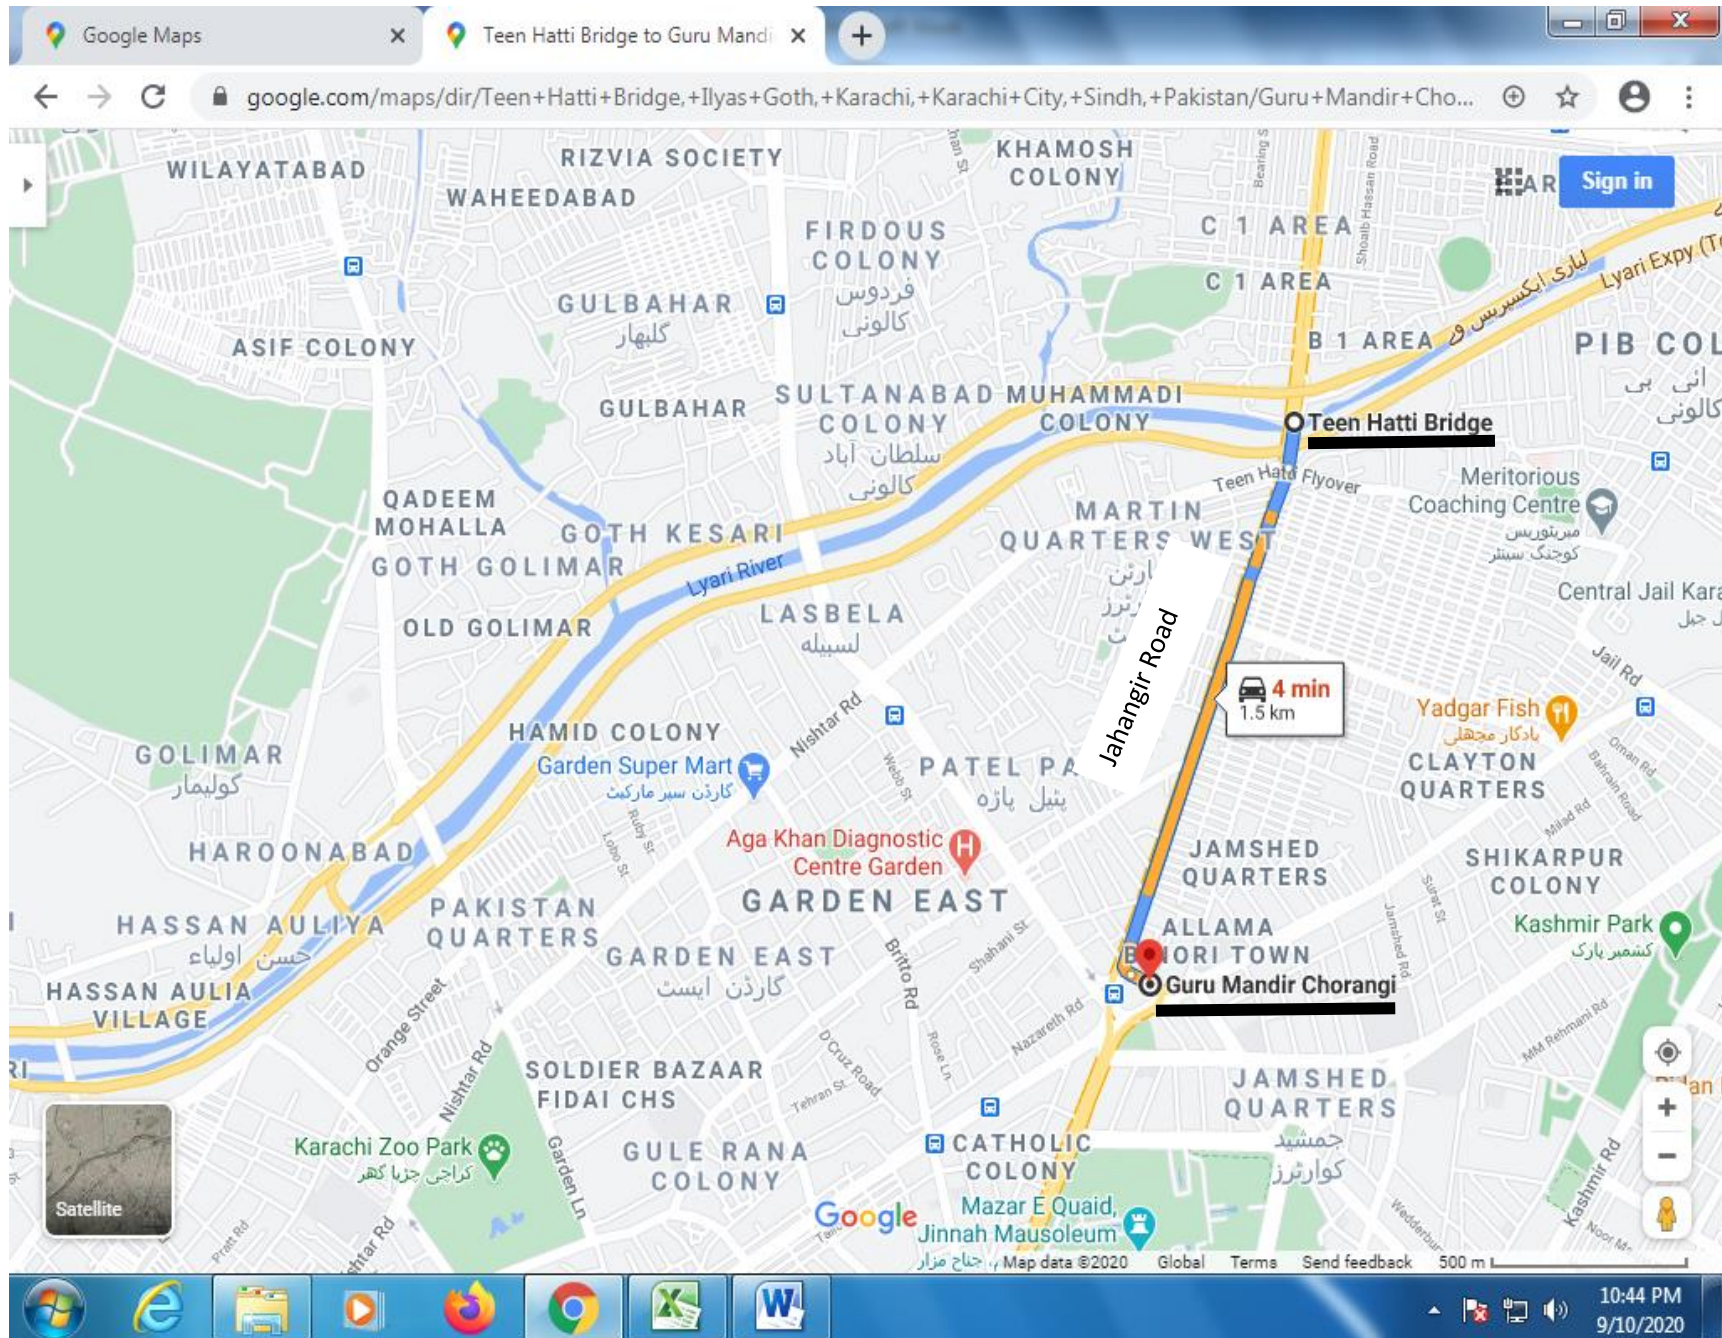

SR. NO. 23 ABUL ISPHANI ROAD (FROM UNIVERSITY ROAD TO SUPER HIGHWAY)

SR. NO. 24 SHABBIR AHMED USMANI ROAD (YASEENABAD BRIDGE TO ABUL HASSANI – BHAYANI HEIGHTS)

SR. NO. 25 SHAHEED-E-MILLAT ROAD (FROM JAIL R/A TO SHAHRAH-E-FAISAL)

SR. NO. 26 UNIVERSITY ROAD (JAIL ROAD TO SAFOORA GOTH)

SR. NO. 27 TARIQ ROAD (FROM SHAHEED-E-MILLAT ROAD TO SHAHRAH-E-QUAIDEEN)

SR. NO. 28 MAI KOLACHI ROAD (FROM BOAT BASIN ROAD TO M.T KHAN ROAD)

SR. NO. 29 JAHANGIR ROAD (FROM GRU MANDIR TO TEEN HATTI)

SR. NO. 30 JAIL AROUND ROAD (JAIL ROUNDABOUT TO TEEN HATTI)

SR. NO. 31 MAIN LAL SHAHBAZ QALANDAR ROAD MEHMOODABAD (National Medical Center To Mehmoodabad Signal)

SR. NO. 32 MAIN JUNEJO TOWN ROAD MANZOOR COLONY (JUNEJO TOWN TO MANZOOR COLONY)