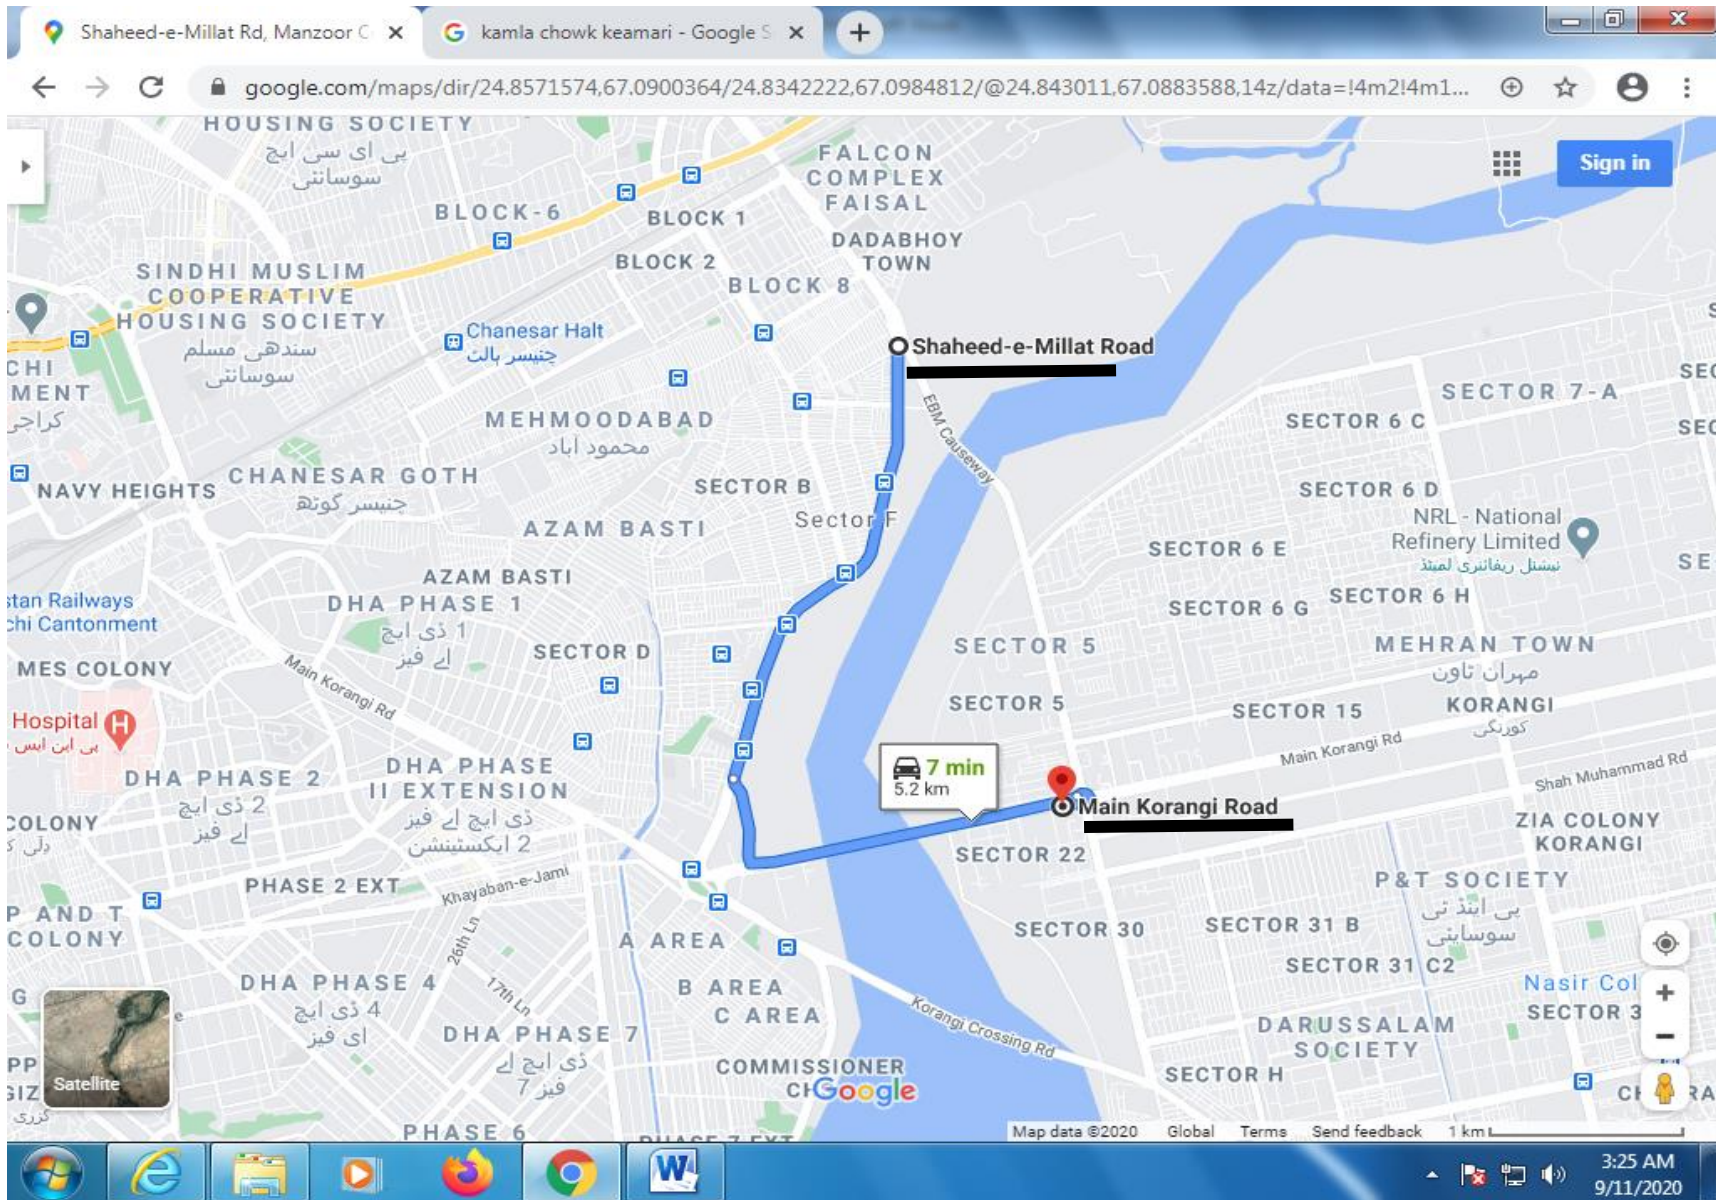

SR. NO. 86 EXPRESSWAY FROM SIGNAL AT MEHMOODABAD TO HINO CHOWK ROUND-ABOUT INCLUDING JAM SADIQ BRIDGE CONNECTING KORANGI INDUSTRIAL AREA (FROM SIGNAL AT MEHMOODABAD TO HINO CHOWK ROUND-ABOUT INCLUDING JAM SADIQ BRIDGE CONNECTING KORANGI INDUSTRIAL AREA)