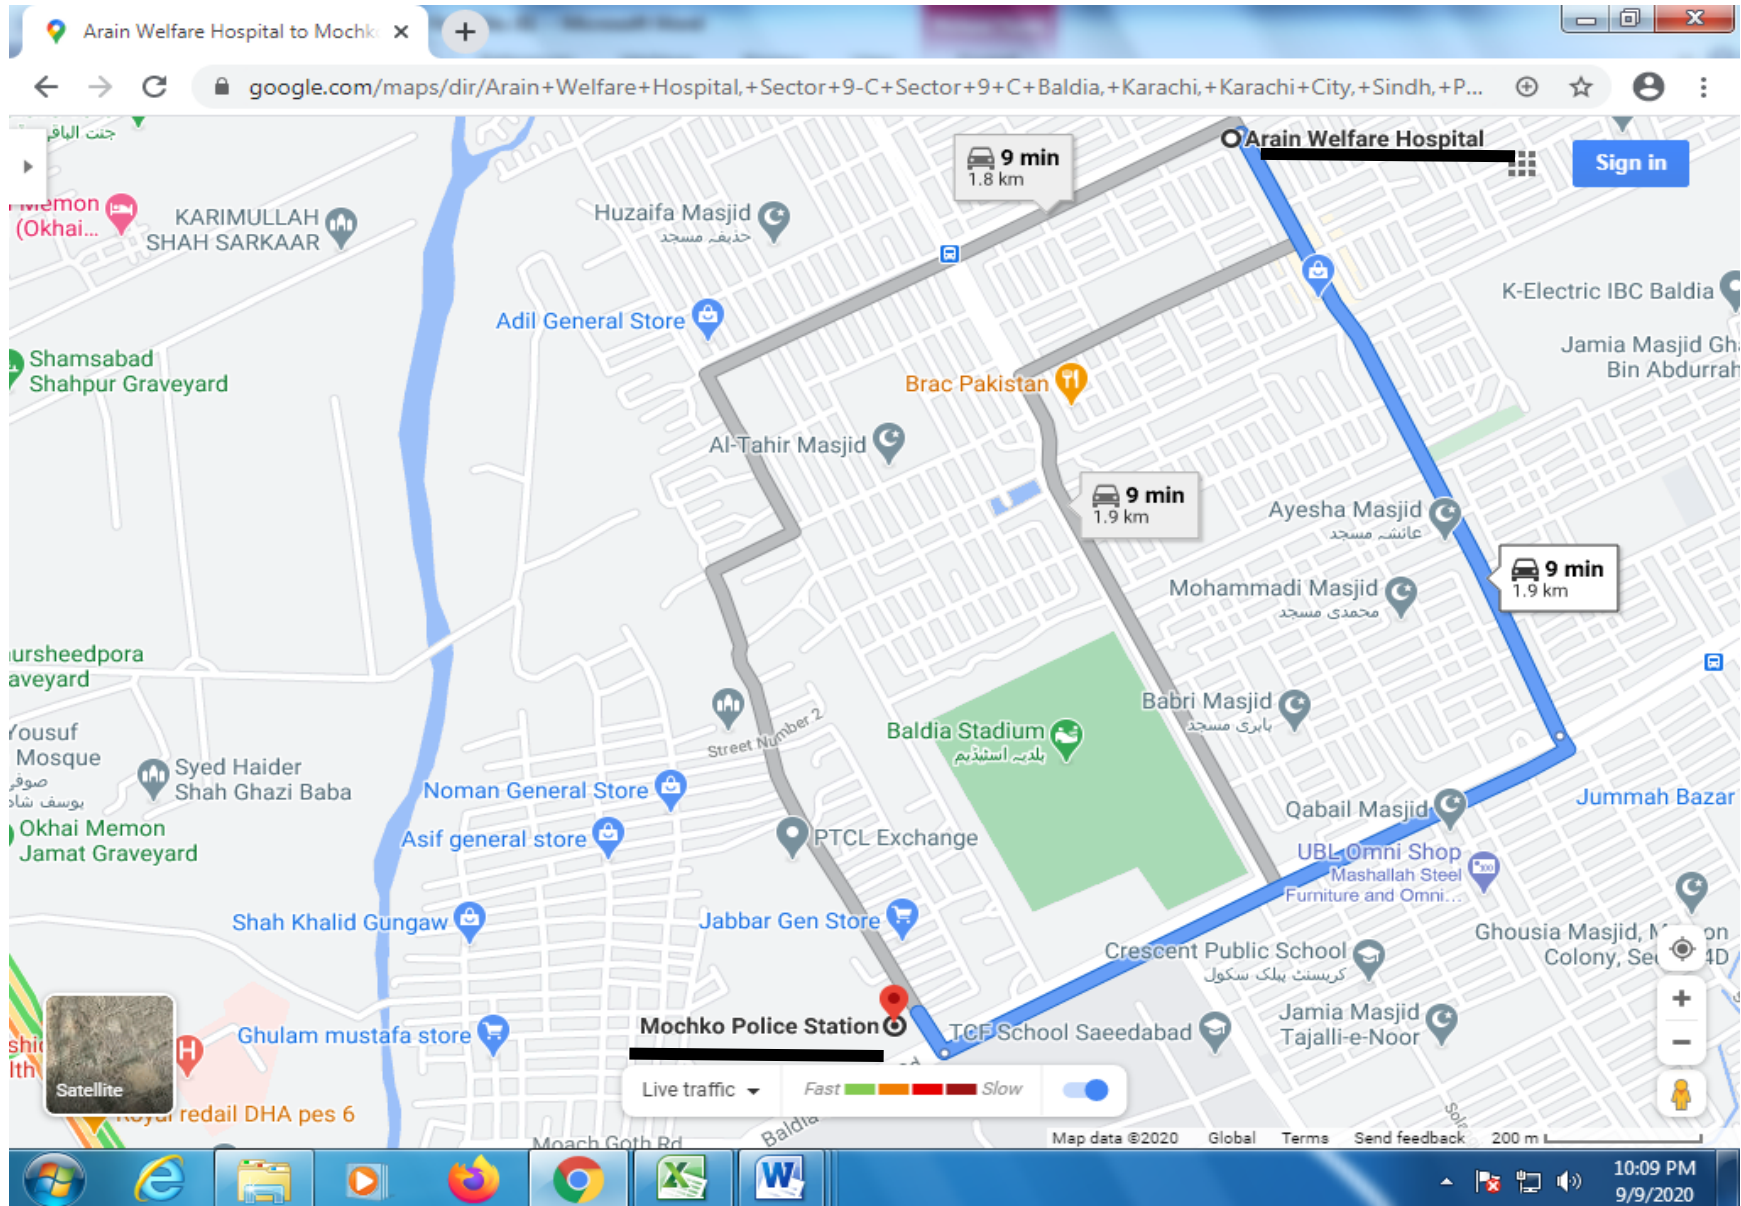

SR. NO. 62 MAIN ROAD ARAIN WELFARE HOSPITAL ROAD (APPT. ARAIN WELFARE HOSPITAL)