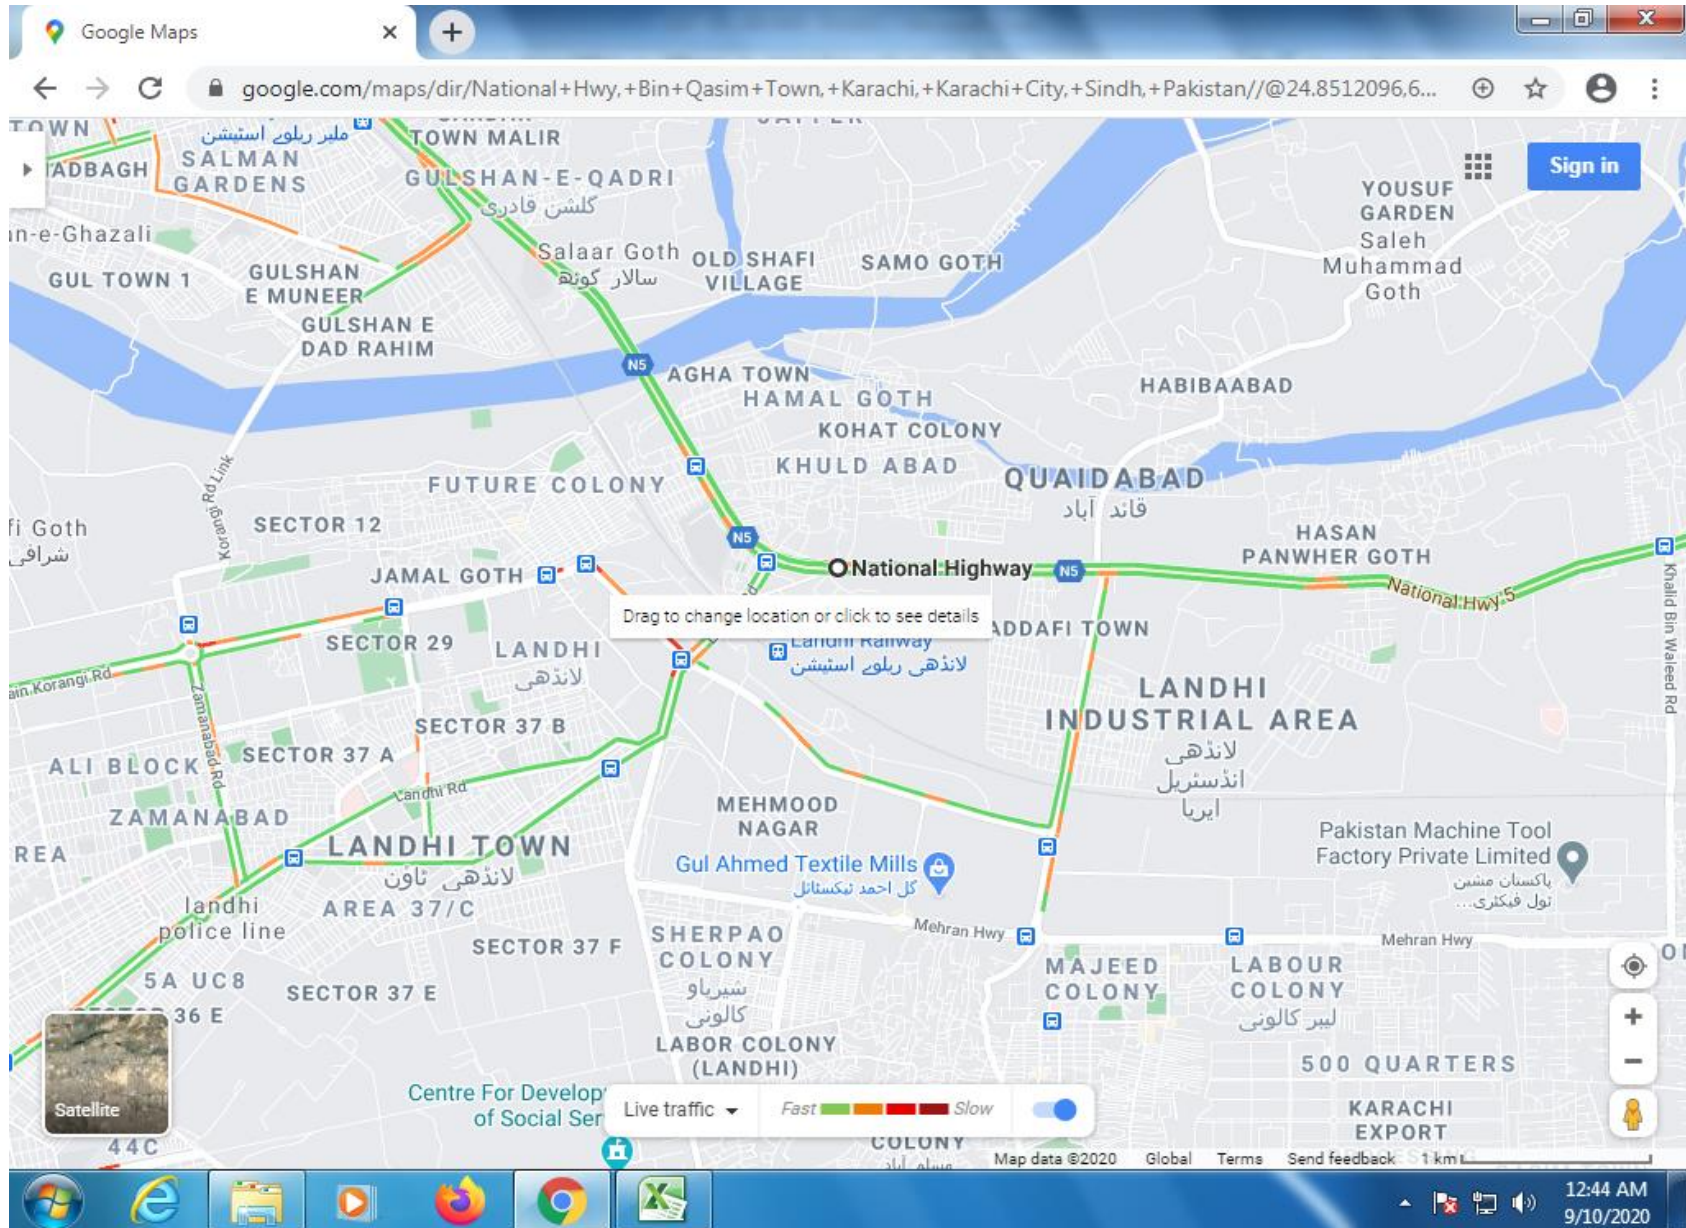

SR. NO. 99 FROM NATIONAL HIGHWAY TO DAWOOD SHORROO GOTH (FROM BAKRA PIRI ROAD TO PAF BASE FAISAL)