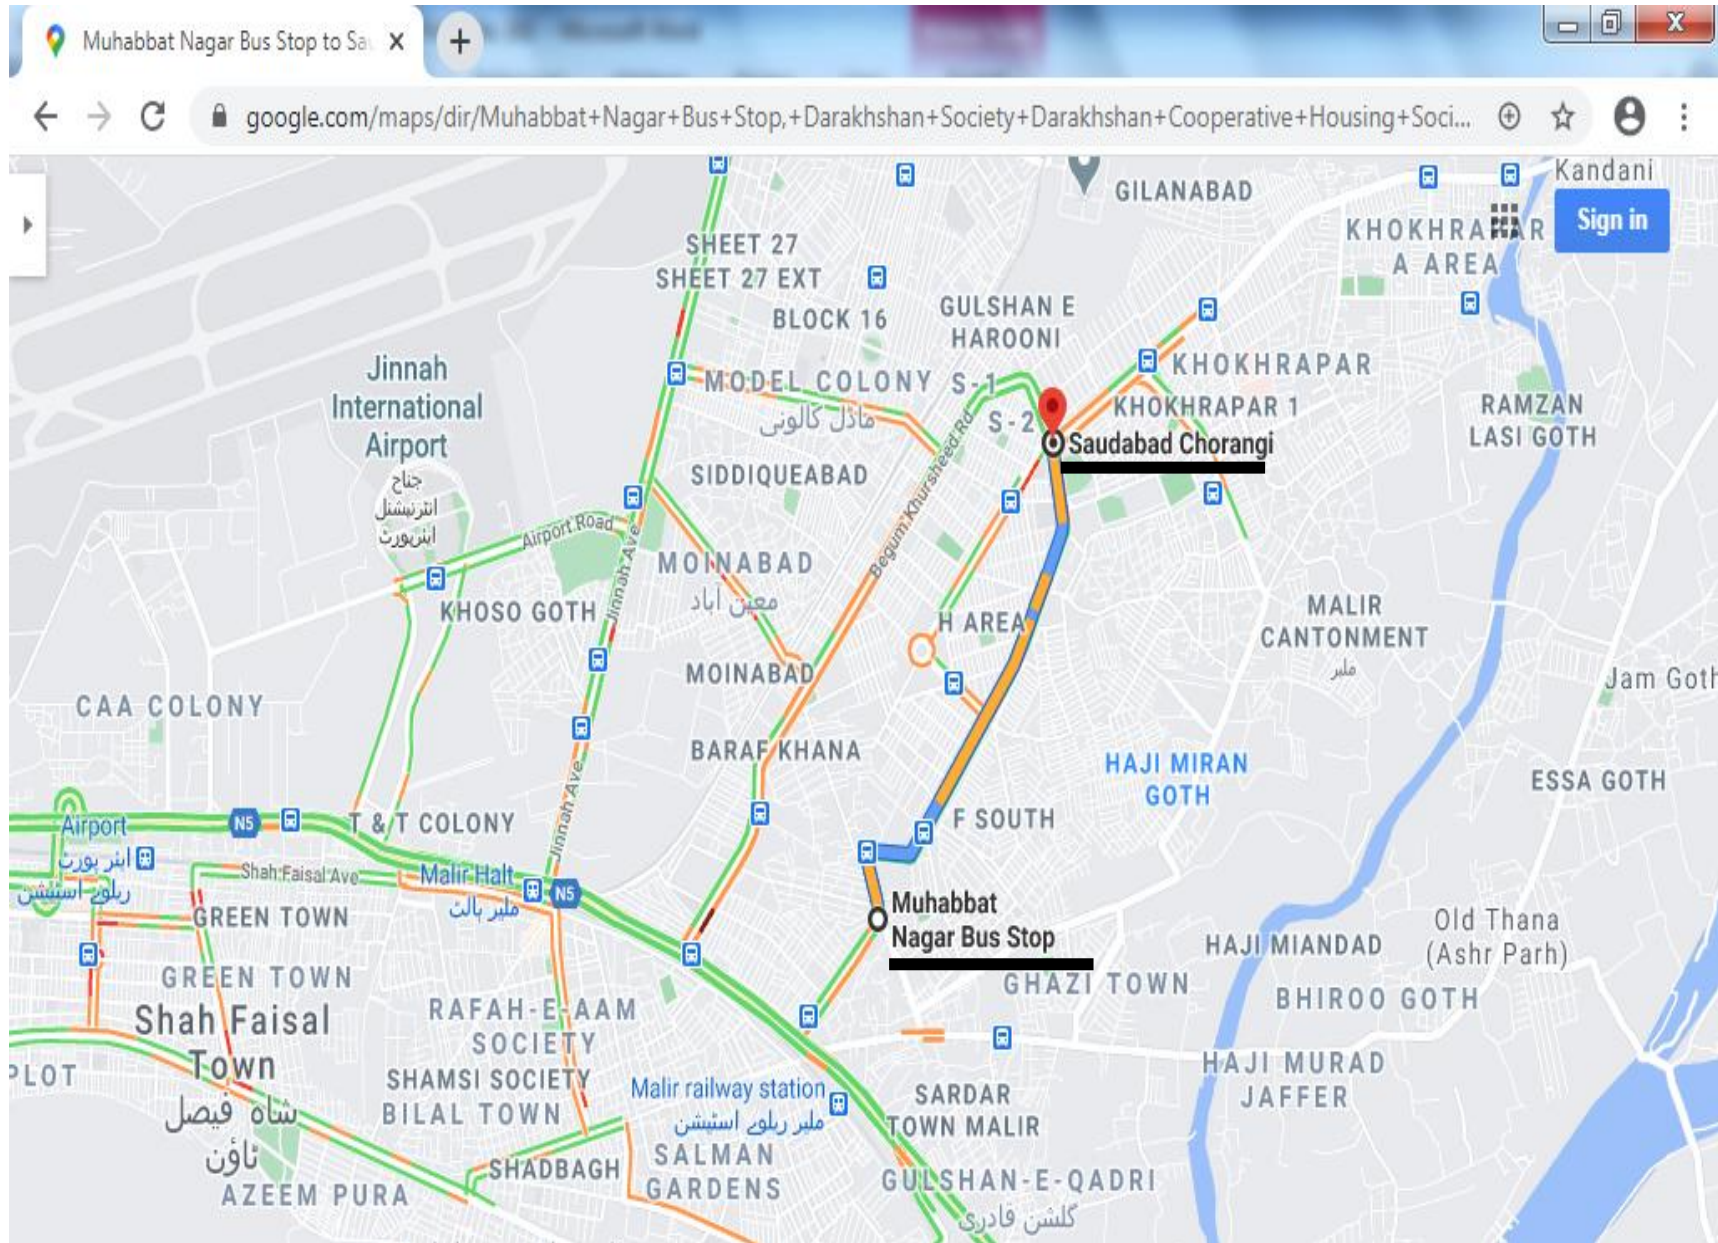

SR. NO. 103 MUHABAT NAGAR TO FOOT BALL HOUSE (FROM MUHABAT NAGAR TO FOOT BALL HOUSE)