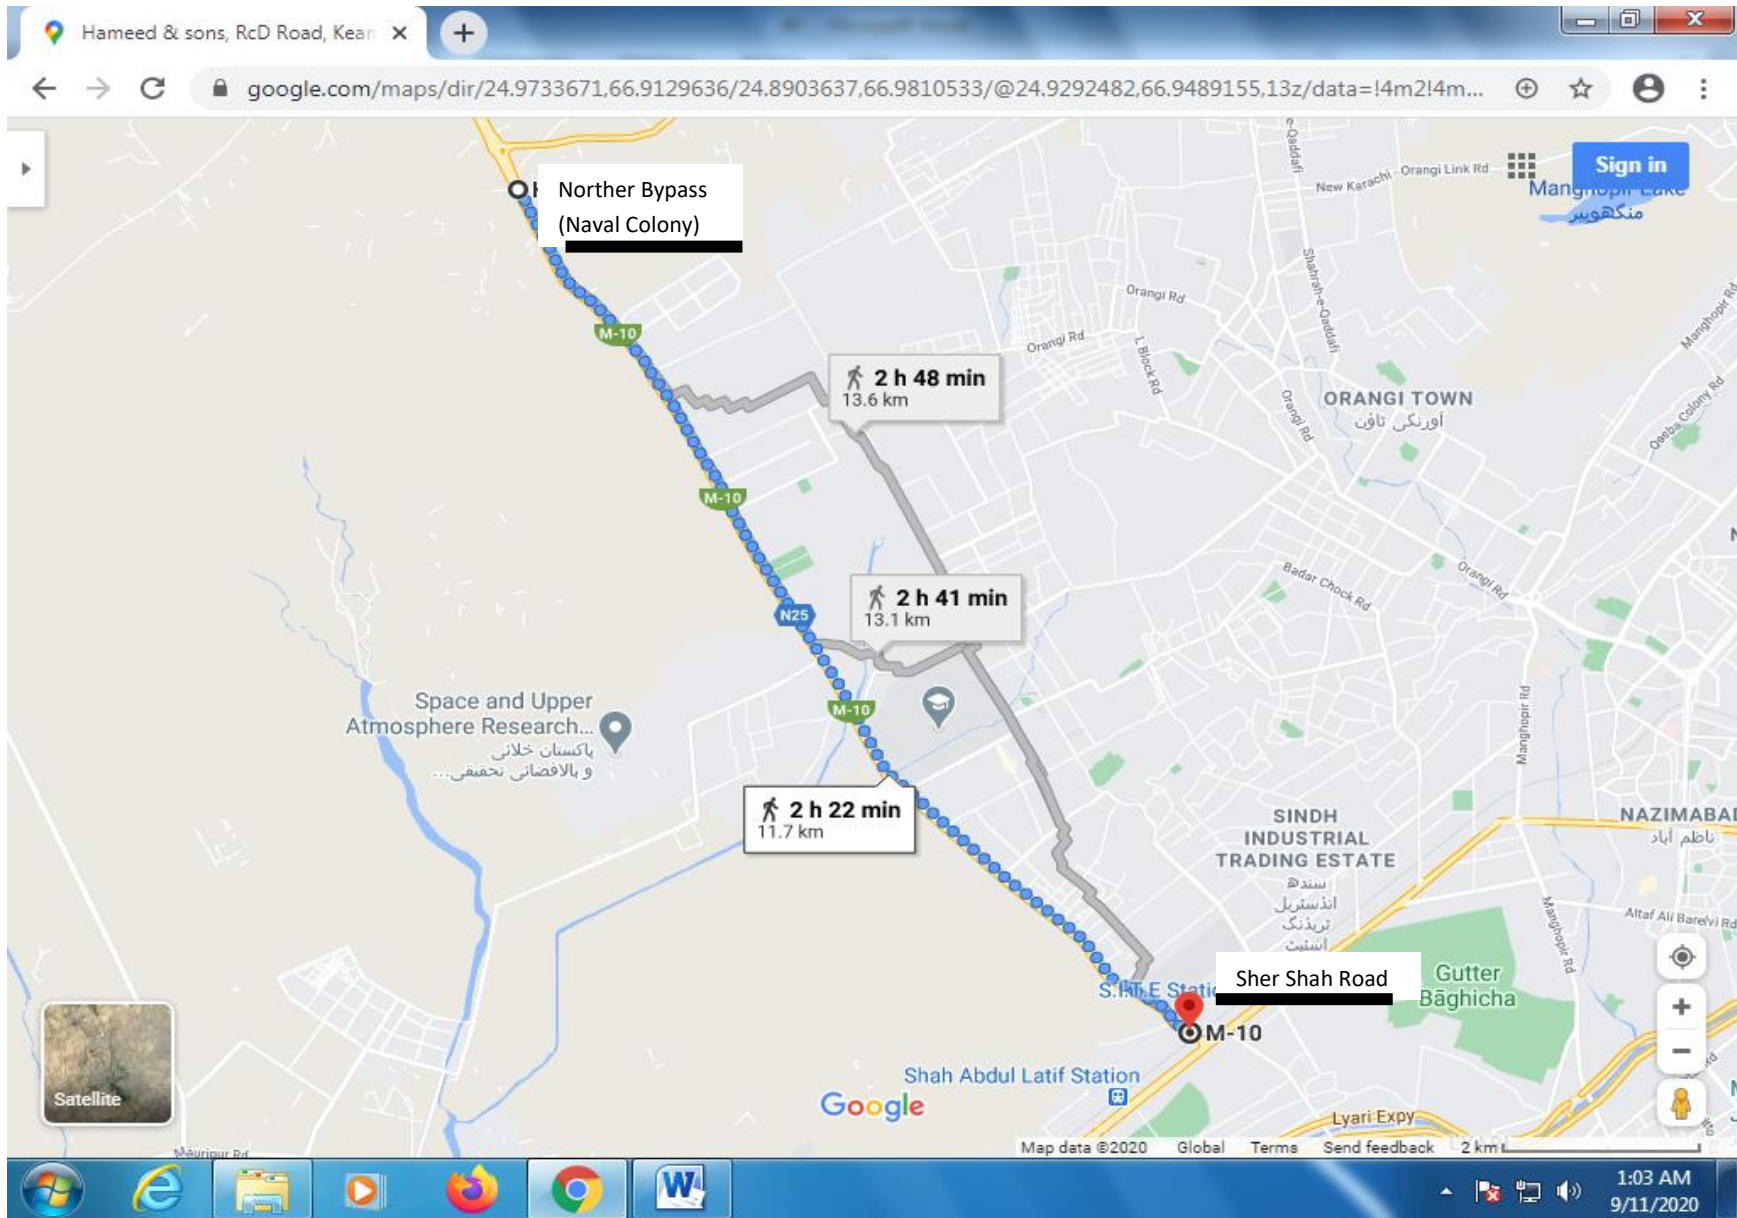

SR. NO. 38 MEDI CARE HOSPITAL TO SHARFABAD ROUNDABOUT (FROM MEDICAL HOSPITAL TO SHARFABAD MOSQUE)

SR. NO. 39 NEW TOWN POLICE STATION TO PIB COLONY ROAD (FROM NEW TOWN POLICE STATION TO PIB COLONY ROAD)

SR. NO. 45 SHAHRAH-E-NOOR JAHAN (ABDULLAH GIRLS COLLEGE TO QALANDERIA CHOWK)

SR. NO. 46 SHAH WALIULAH (NAGAN CHOWRANGI BRIDGE TO SOHRAB GOTH)

SR. NO. 47 7000 Road (SABA CINEMA TO SUPER HIGHWAY BAKRA PERI BRIDGE)

SR. NO. 48 MAURIPUR ROAD (FROM ICI BRIDGE TO MAURIPUR CHOWK)

SR. NO. 49 HUB RIVER ROAD (SHER SHAH R/A TO NAVAL COLONY)

SR. NO. 50 BUNDER ROAD (FROM NETTY JETTY BRIDGE TO KEMARI)

SR. NO. 51 ROAD FROM BANARAS CHOWK TO MADINATUL HIMKAT (FROM BANARAS CHOWK TO MADINATUL HIMKAT)