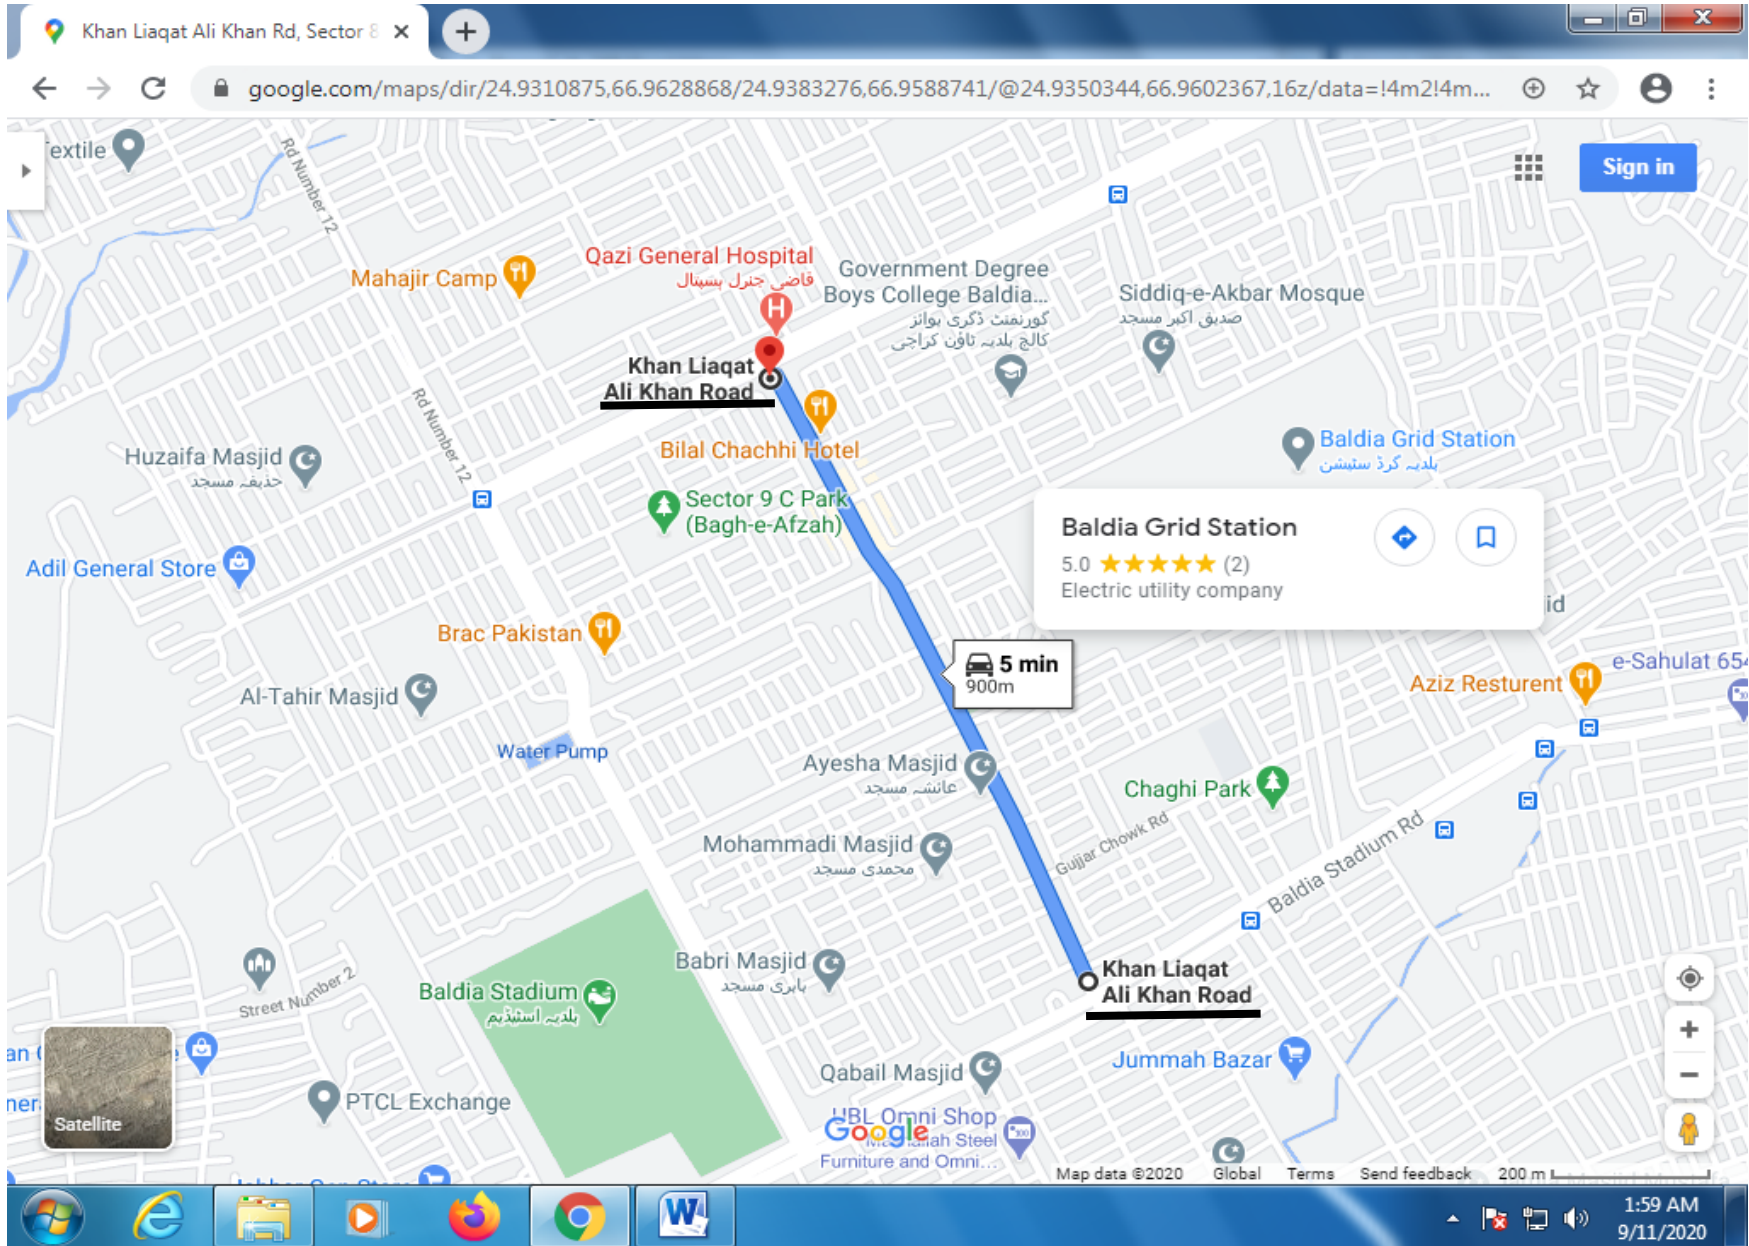

SR. NO. 63 SECTOR 9C ROAD (SECTOR 9C BALDIA KHAN LIAQUAT ALI KHAN ROAD)