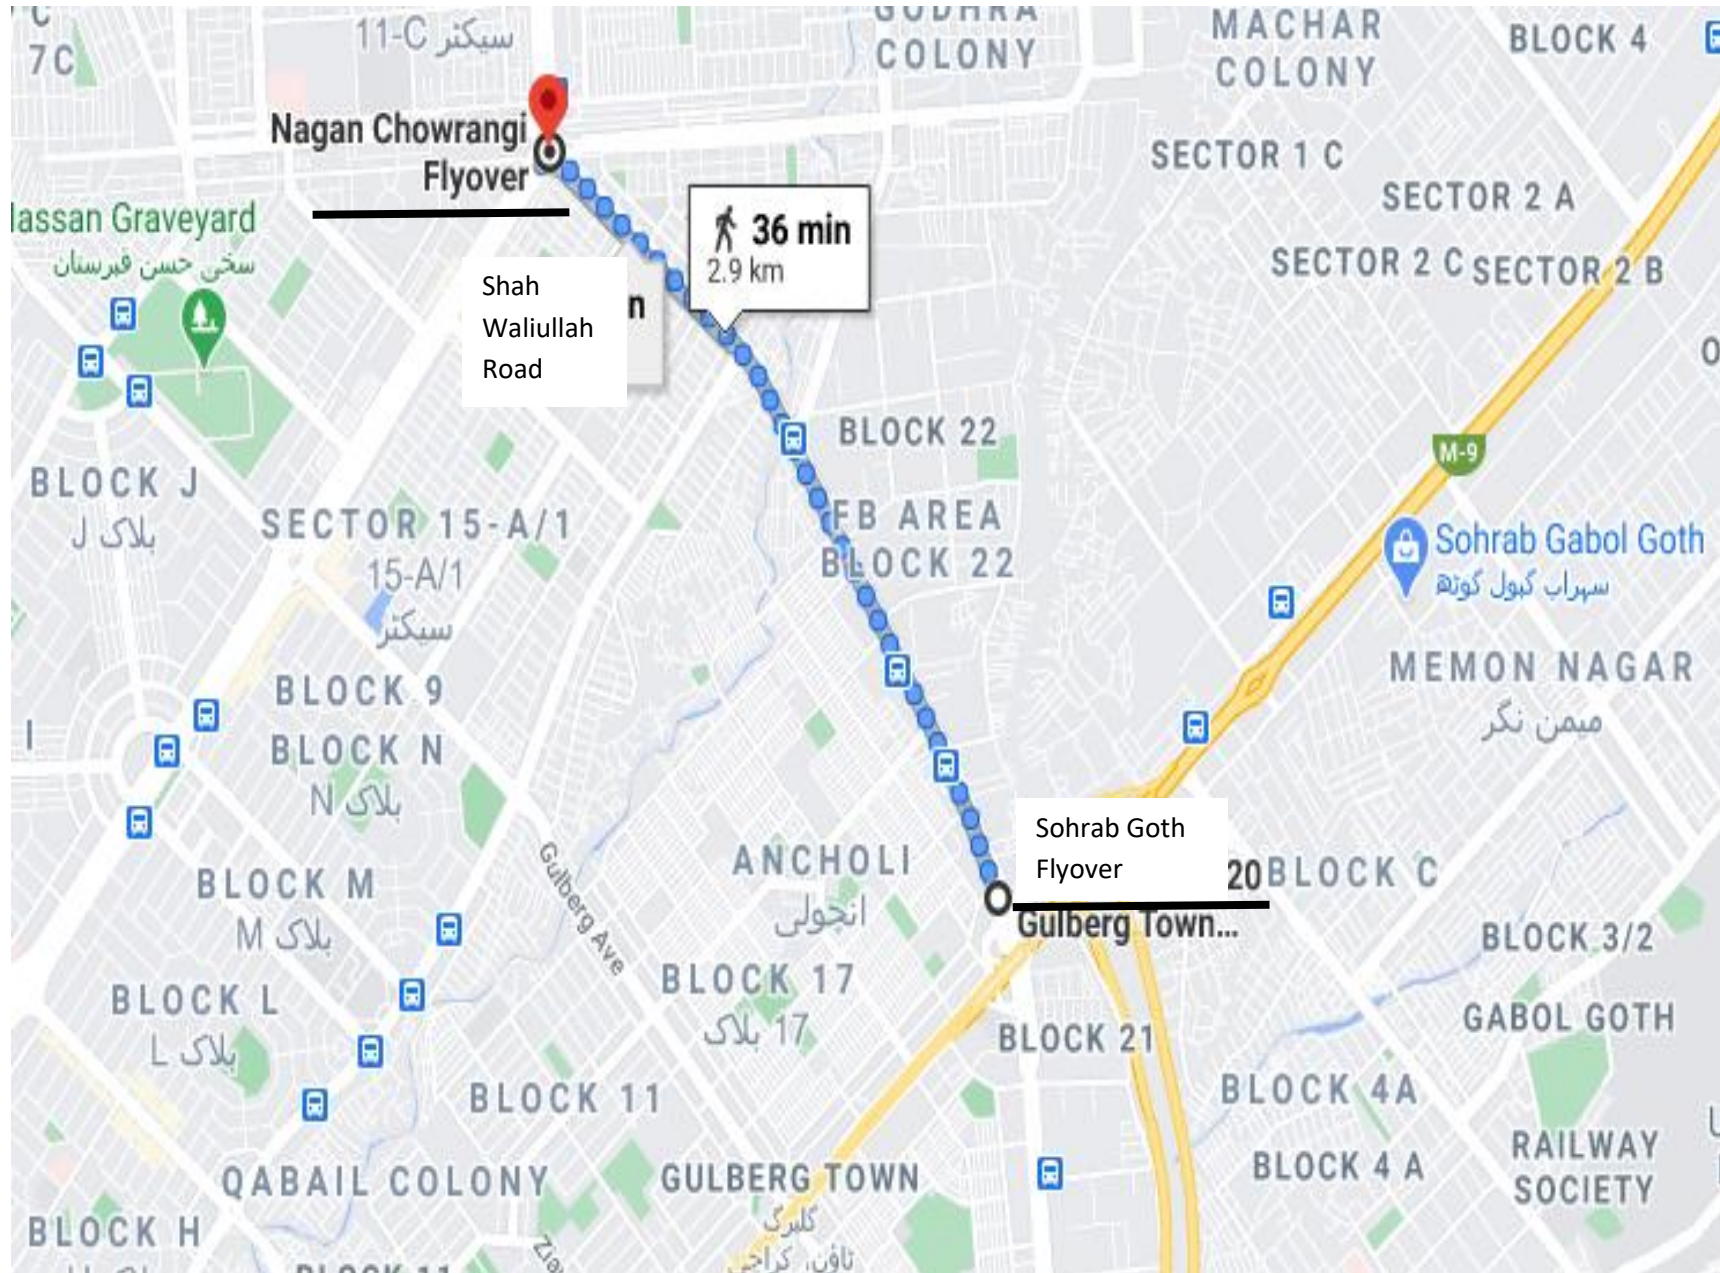

SR. NO. 46 SHAH WALIULAH (NAGAN CHOWRANGI BRIDGE TO SOHRAB GOTH)