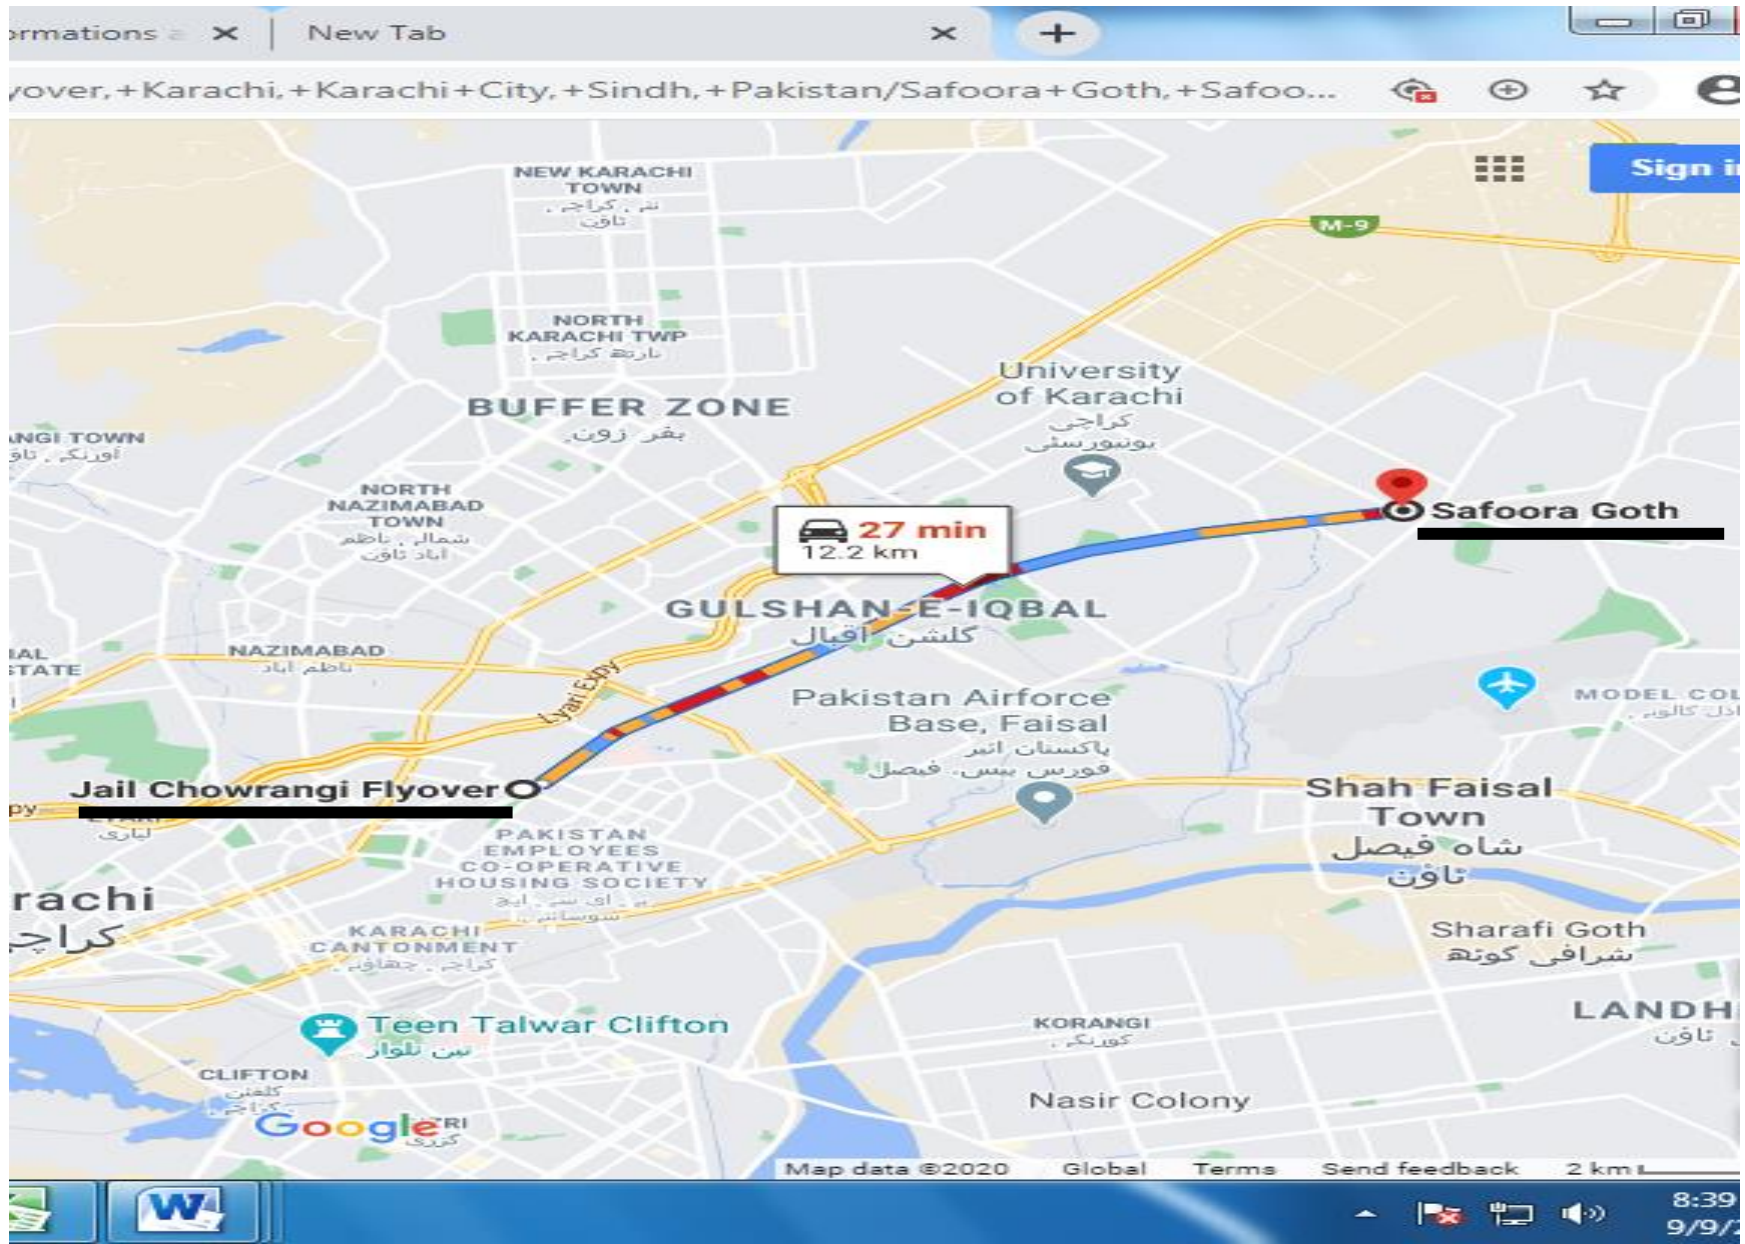

SR. NO. 26 UNIVERSITY ROAD (JAIL ROAD TO SAFOORA GOTH)