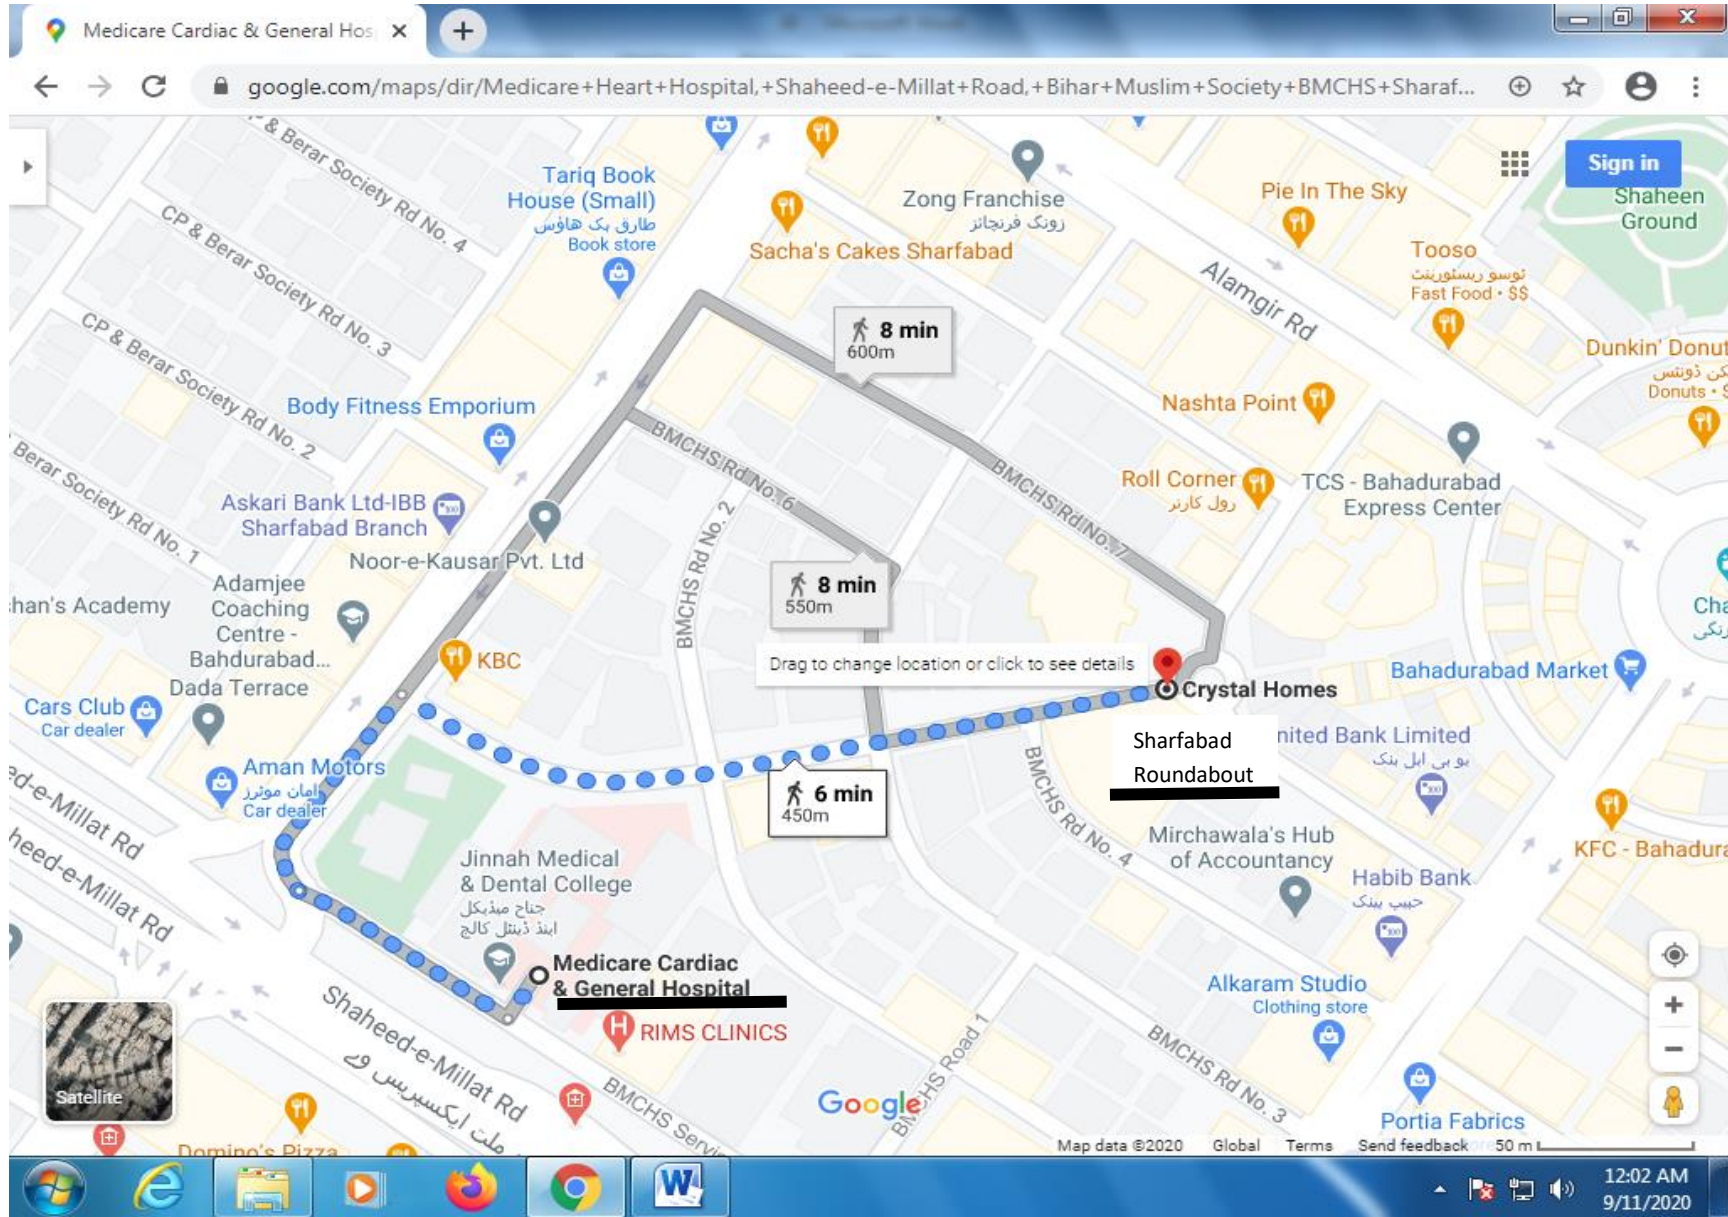

SR. NO. 38 MEDI CARE HOSPITAL TO SHARFABAD ROUNDABOUT (FROM MEDICAL HOSPITAL TO SHARFABAD MOSQUE)

SR. NO. 39 NEW TOWN POLICE STATION TO PIB COLONY ROAD (FROM NEW TOWN POLICE STATION TO PIB COLONY ROAD)