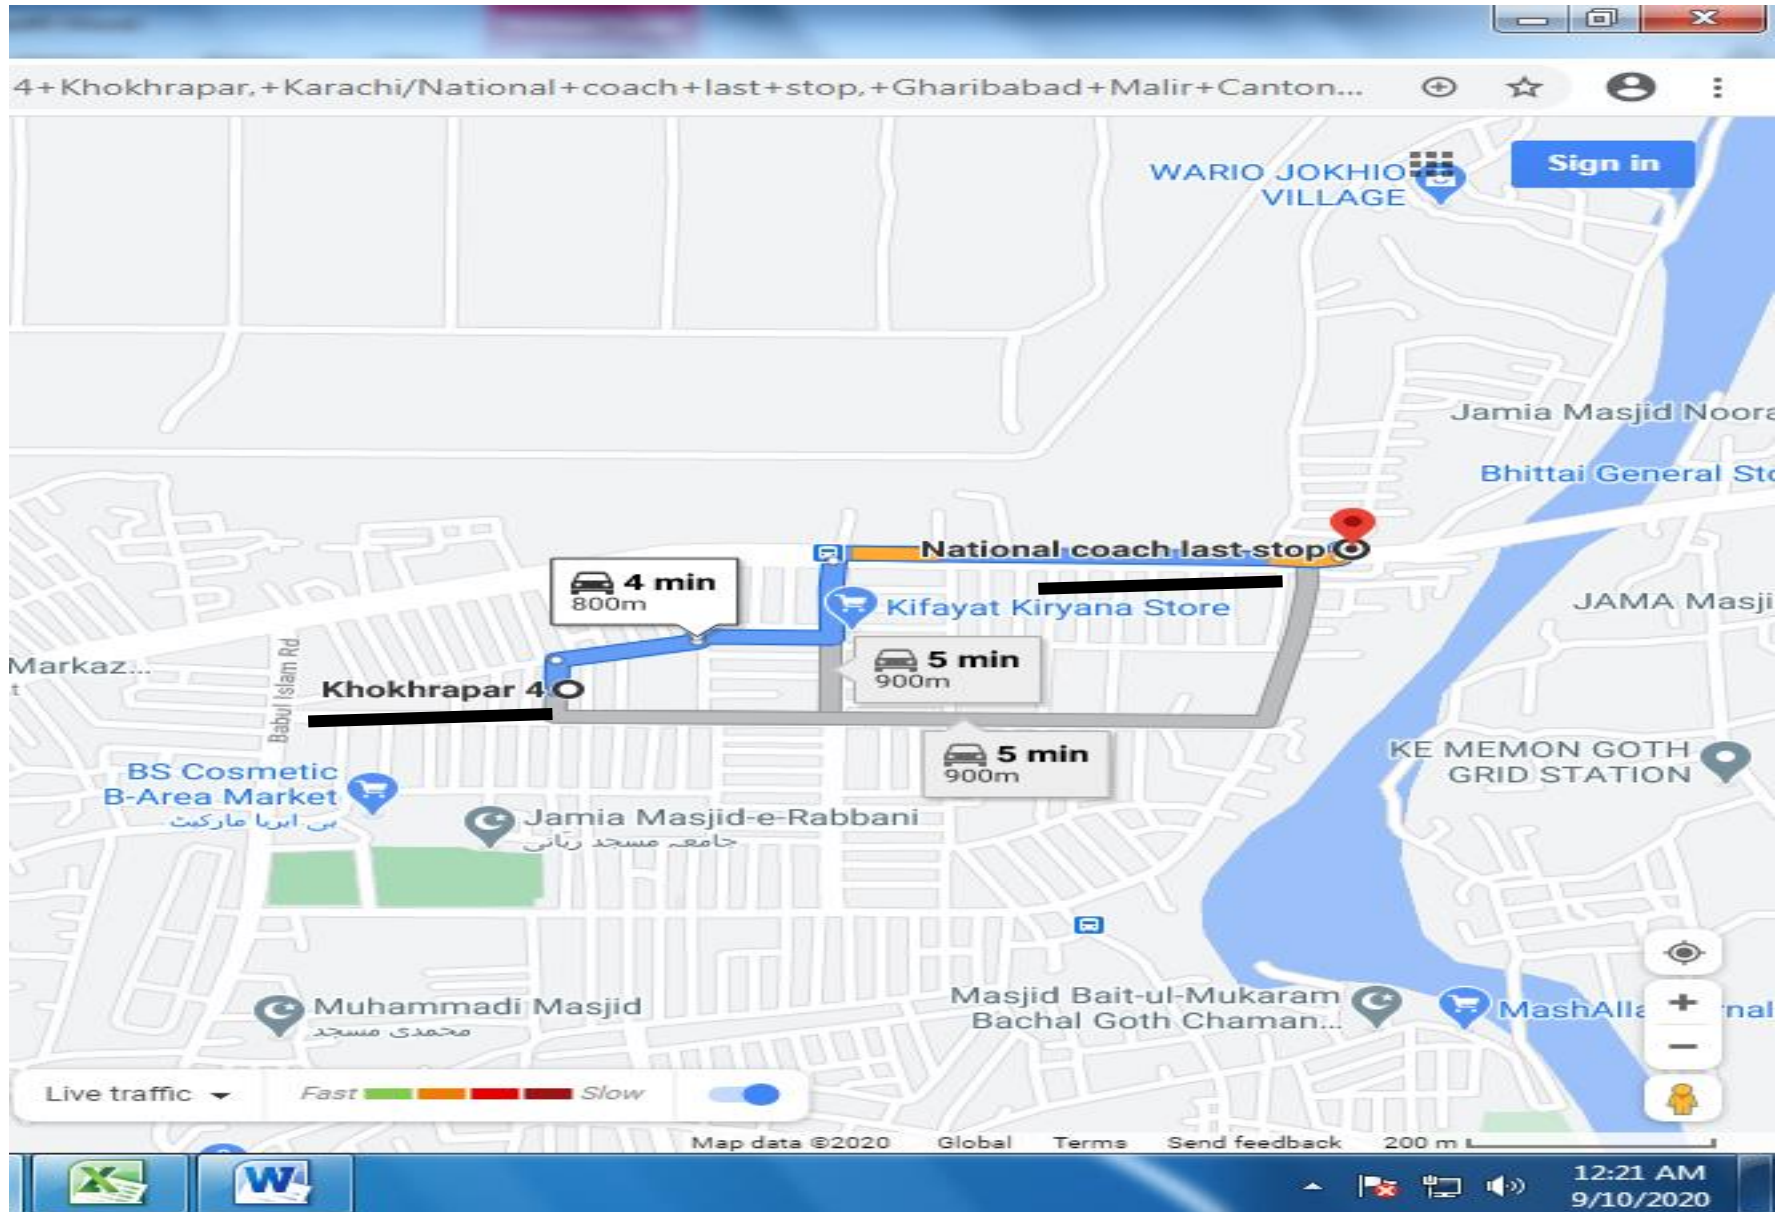

SR. NO. 102 KHOKRAPHAR NO. 04 TO 05 (DOUBLE TRACK) (FROM KHOKRAPHAR NO.5 TO NATIONAL COACH STOP)