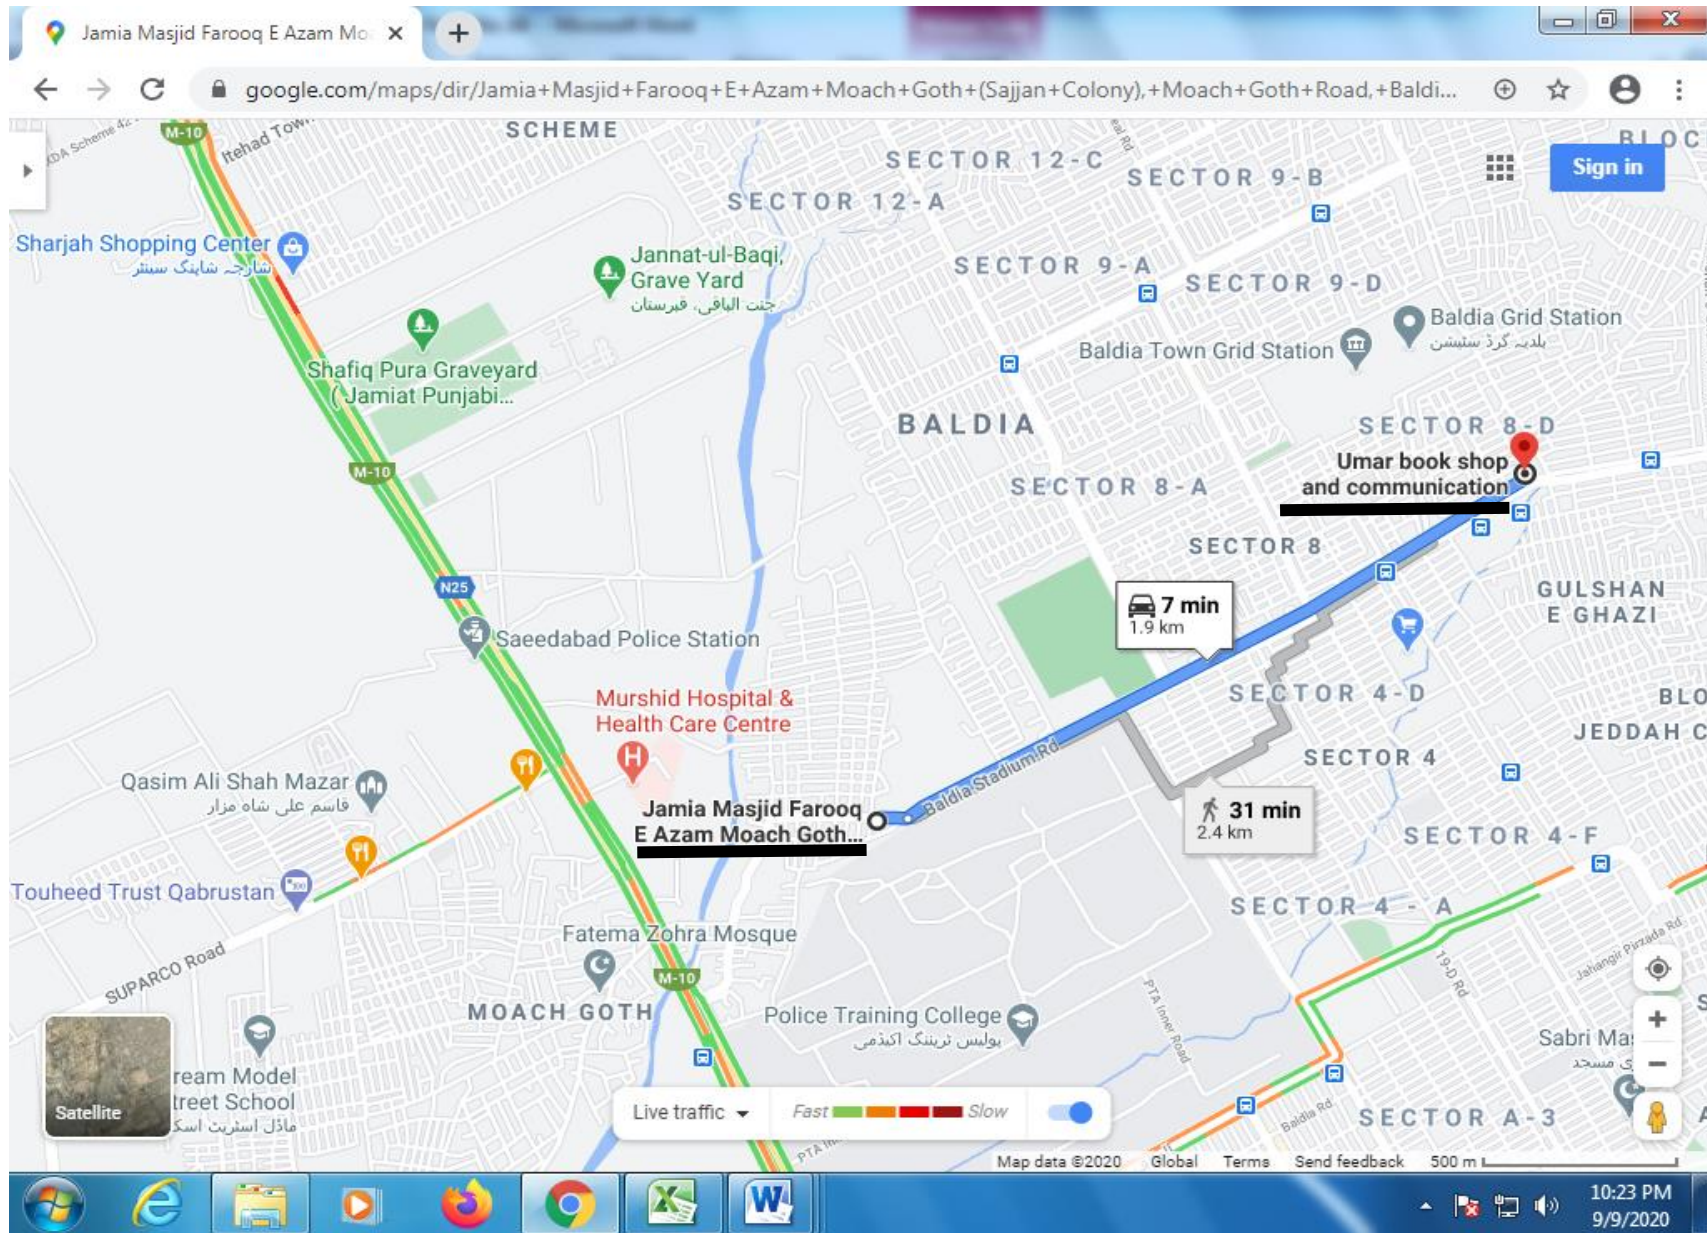

SR. NO. 58 LINK ROAD OF UC-2 TO MANGHOPIR ROAD (FROM MANGHOPIR ROAD TO QASBA MARKET)

SR. NO. 59 MAIN ROAD OF SHERSHA (Sher Shah Mor to Sher Shah Colony)

SR. NO. 60 ITEHAD TOWN ROAD FROM O PENAL TO KHYBER CHOWK (FROM MAKKI MASJID KHYBER CHOWK BUS STOP)

SR. NO. 64 GULSHAN-E-GHAZI ROAD (GULSHAN-E-GHAZI FAREED COLONY TO G-7 STOP)

SR. NO. 65 STADIUM ROAD (FROM JAMIA MASJID FAROOQ-E-AZAM TO UMAR BOOK SHOP)

SR. NO. 66 9C MARKET ROAD (FROM KHAN LIAQUAT ALI PARK TO ARAIN HOSPITAL)