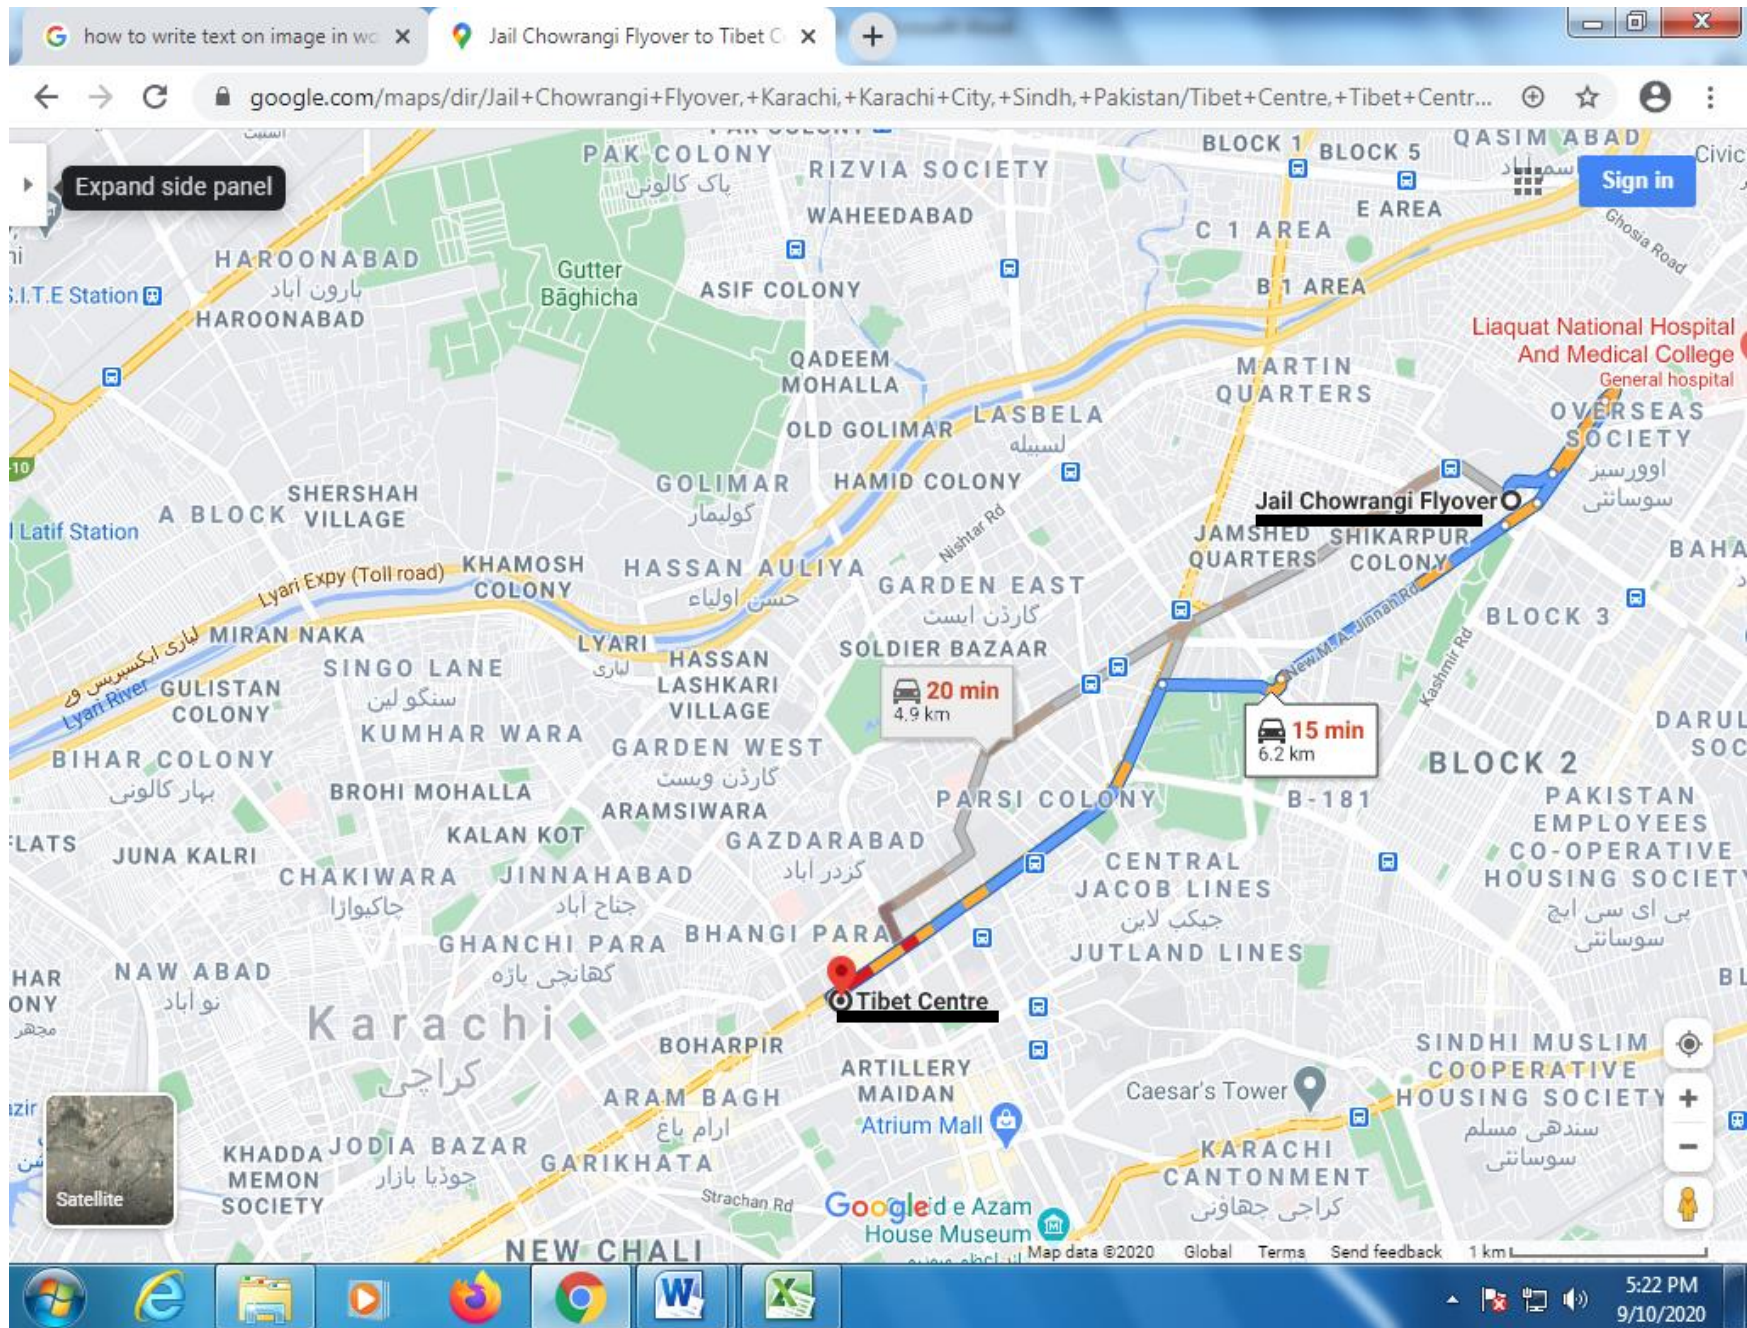

S.NO. 1 M.A JINNAH ROAD (FROM JAIL CHOWRANGI TO TIBBAT CENTER)