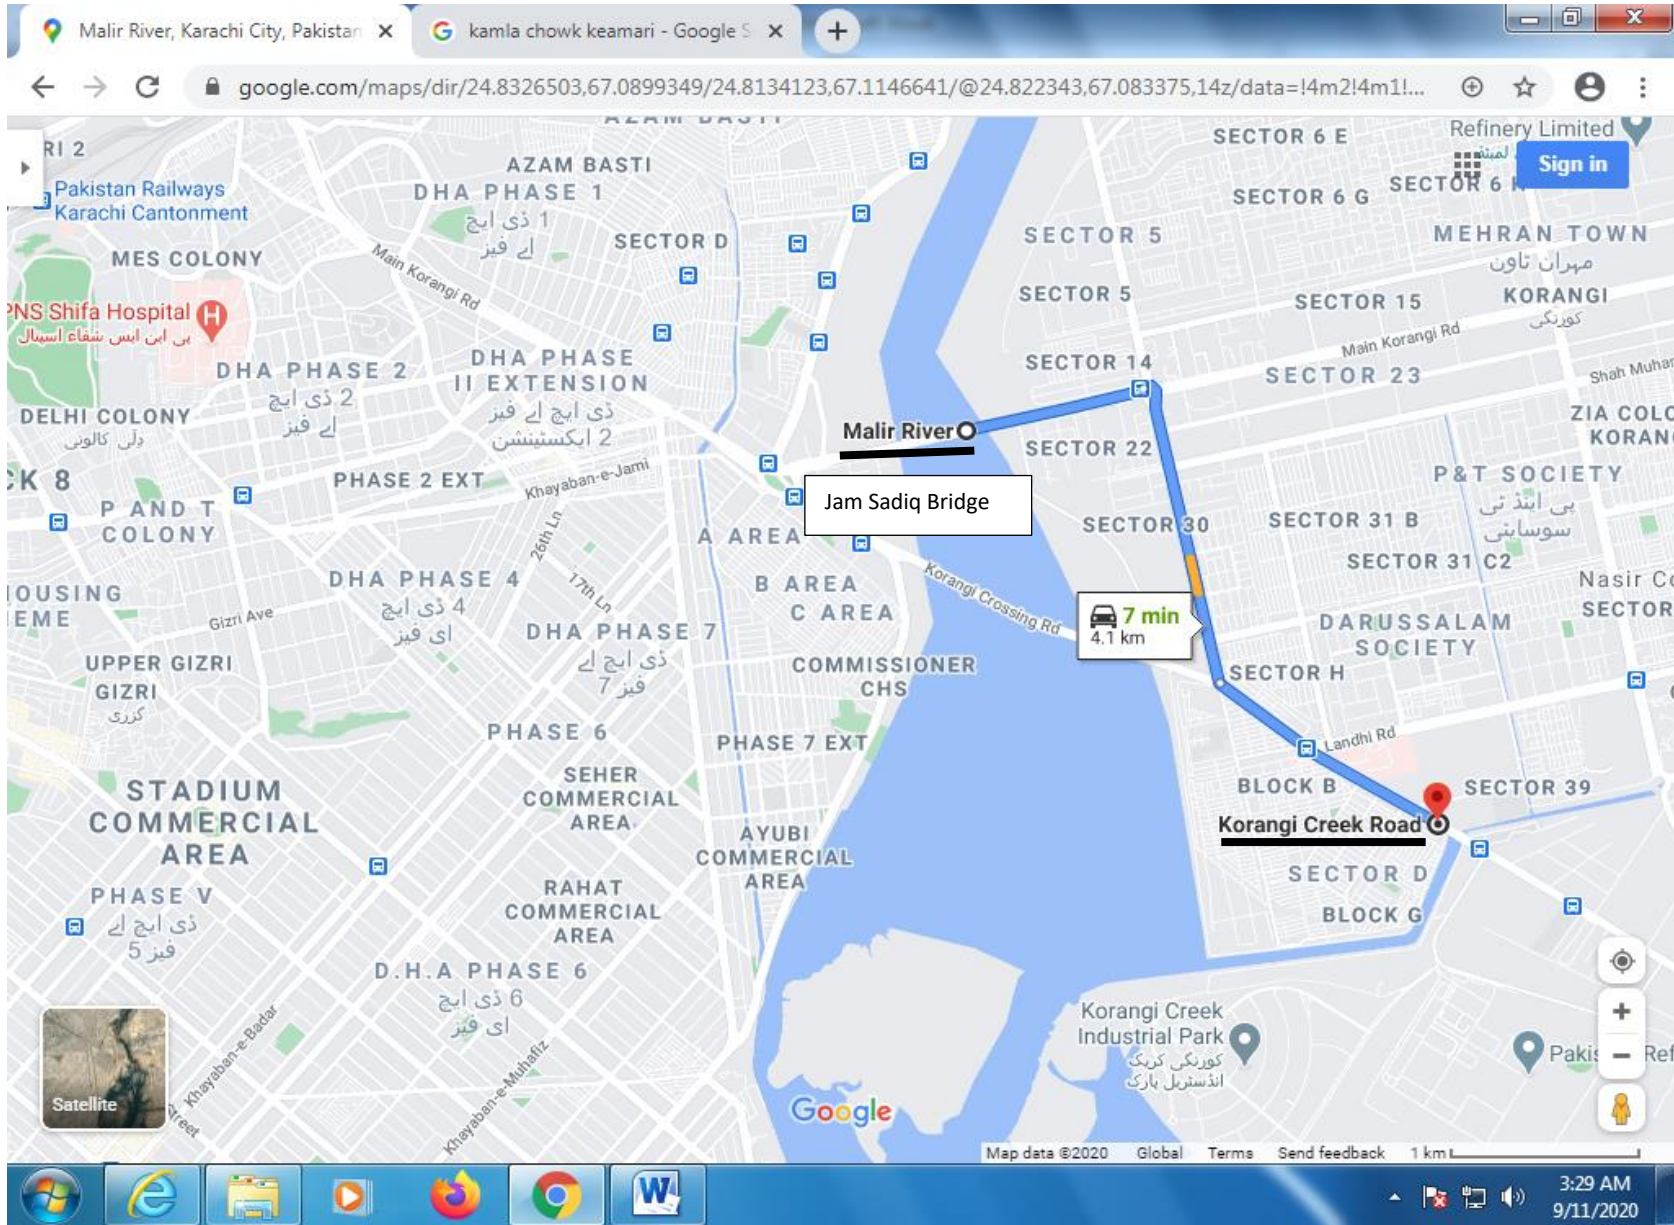

SR. NO. 87 KARACHI - KORANGI ROAD (FROM JAM SADIQ BRIDGE TO KORANGI Creek)