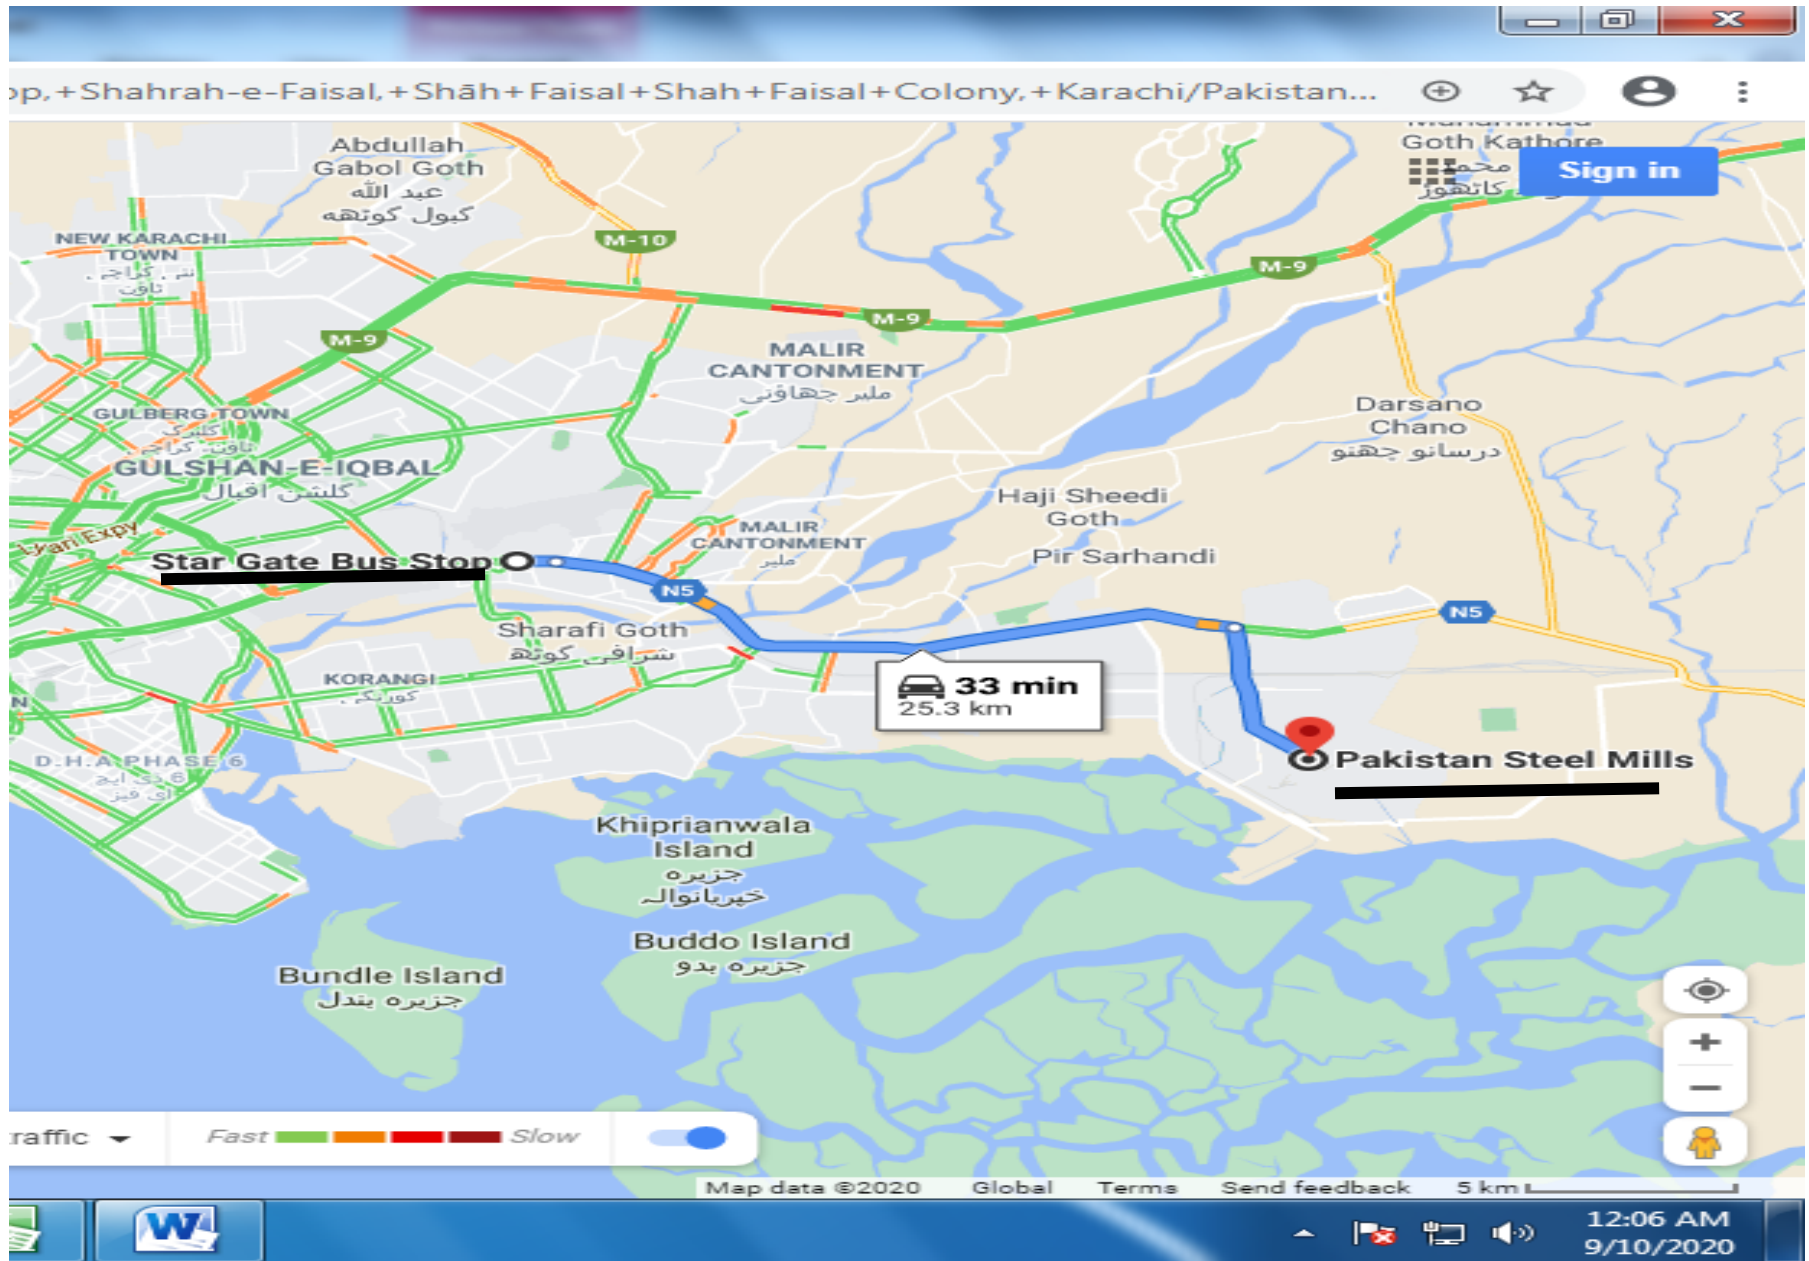

SR. NO. 95 KARACHI THATTA - NATIONAL HIGHWAY STAR GATE TO STEEL MILL JUNCTION

(FROM STAR GATE BUS STOP TO STEEL MILL)