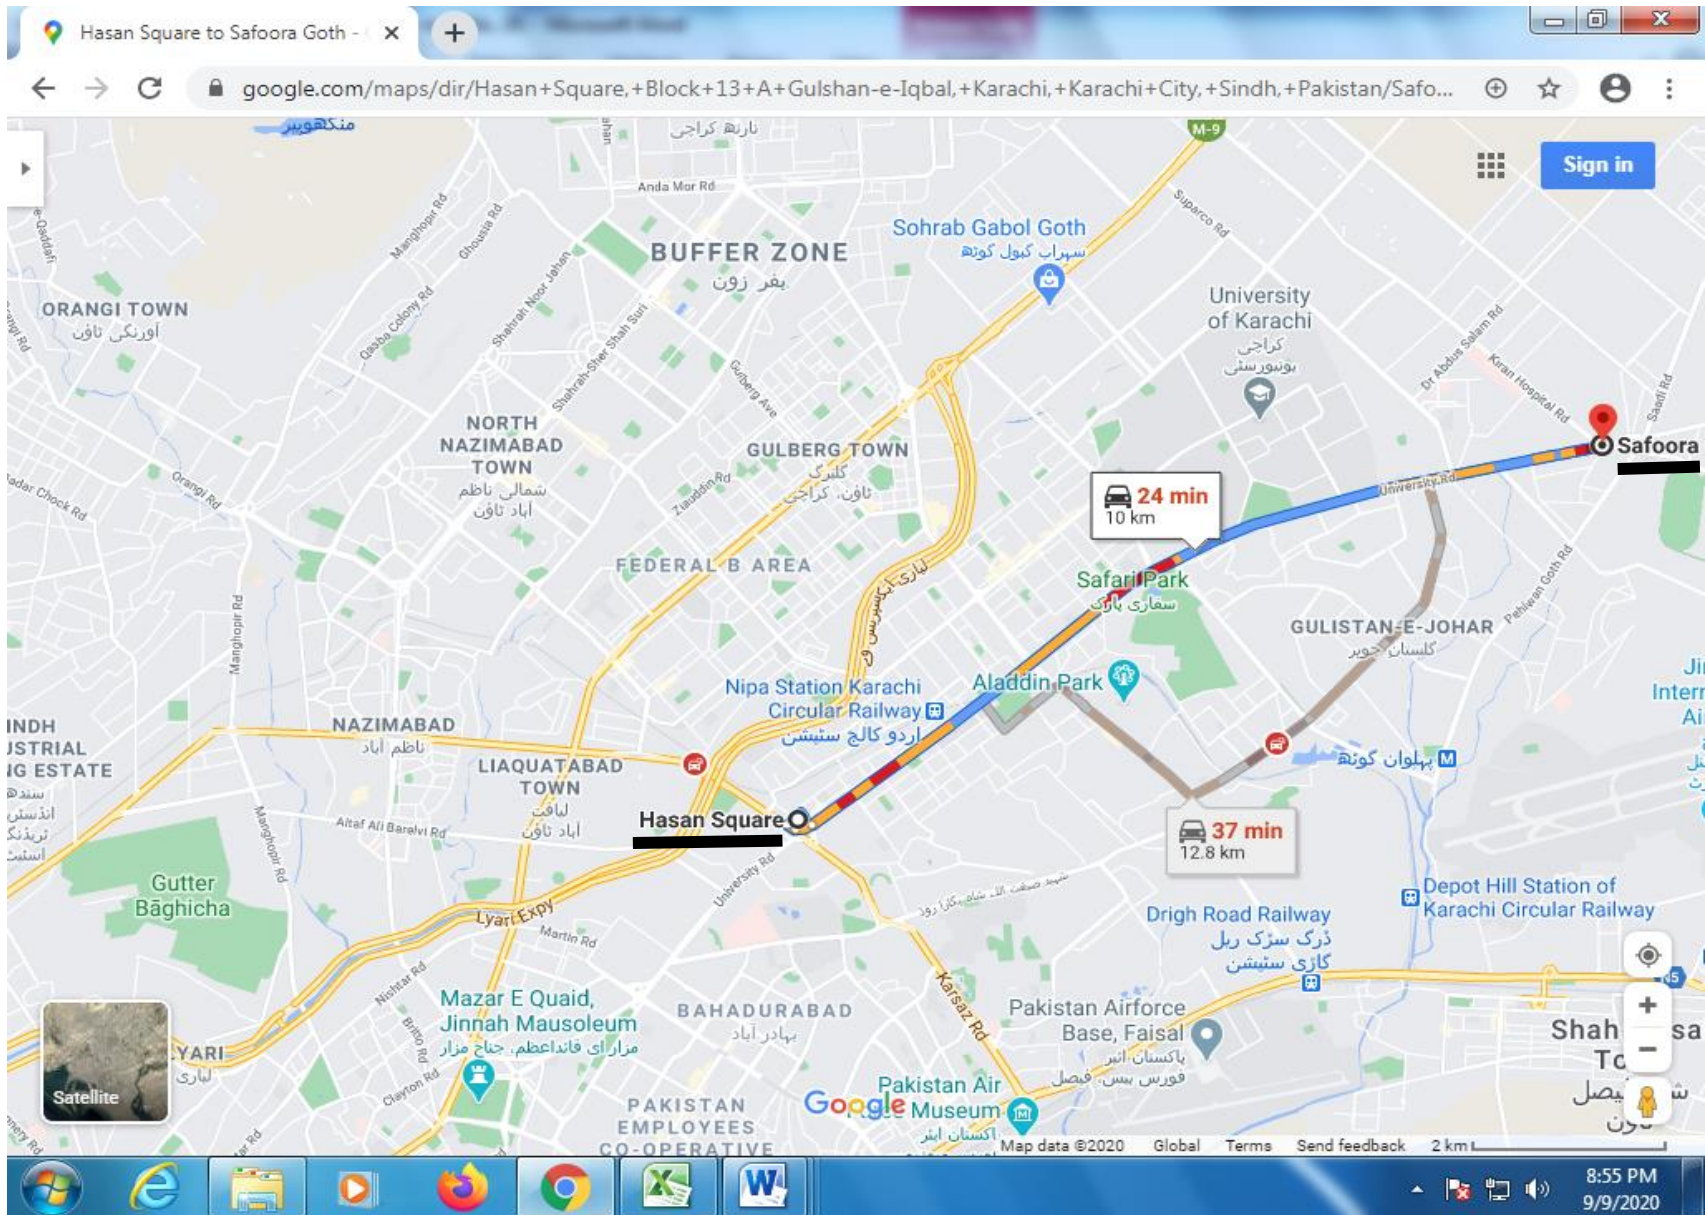

SR. NO. 36 HASSAN SQUARE TO SAFOORA GOTH (CIVIC CENTRE TO SAFOORA CHOWRANGI)