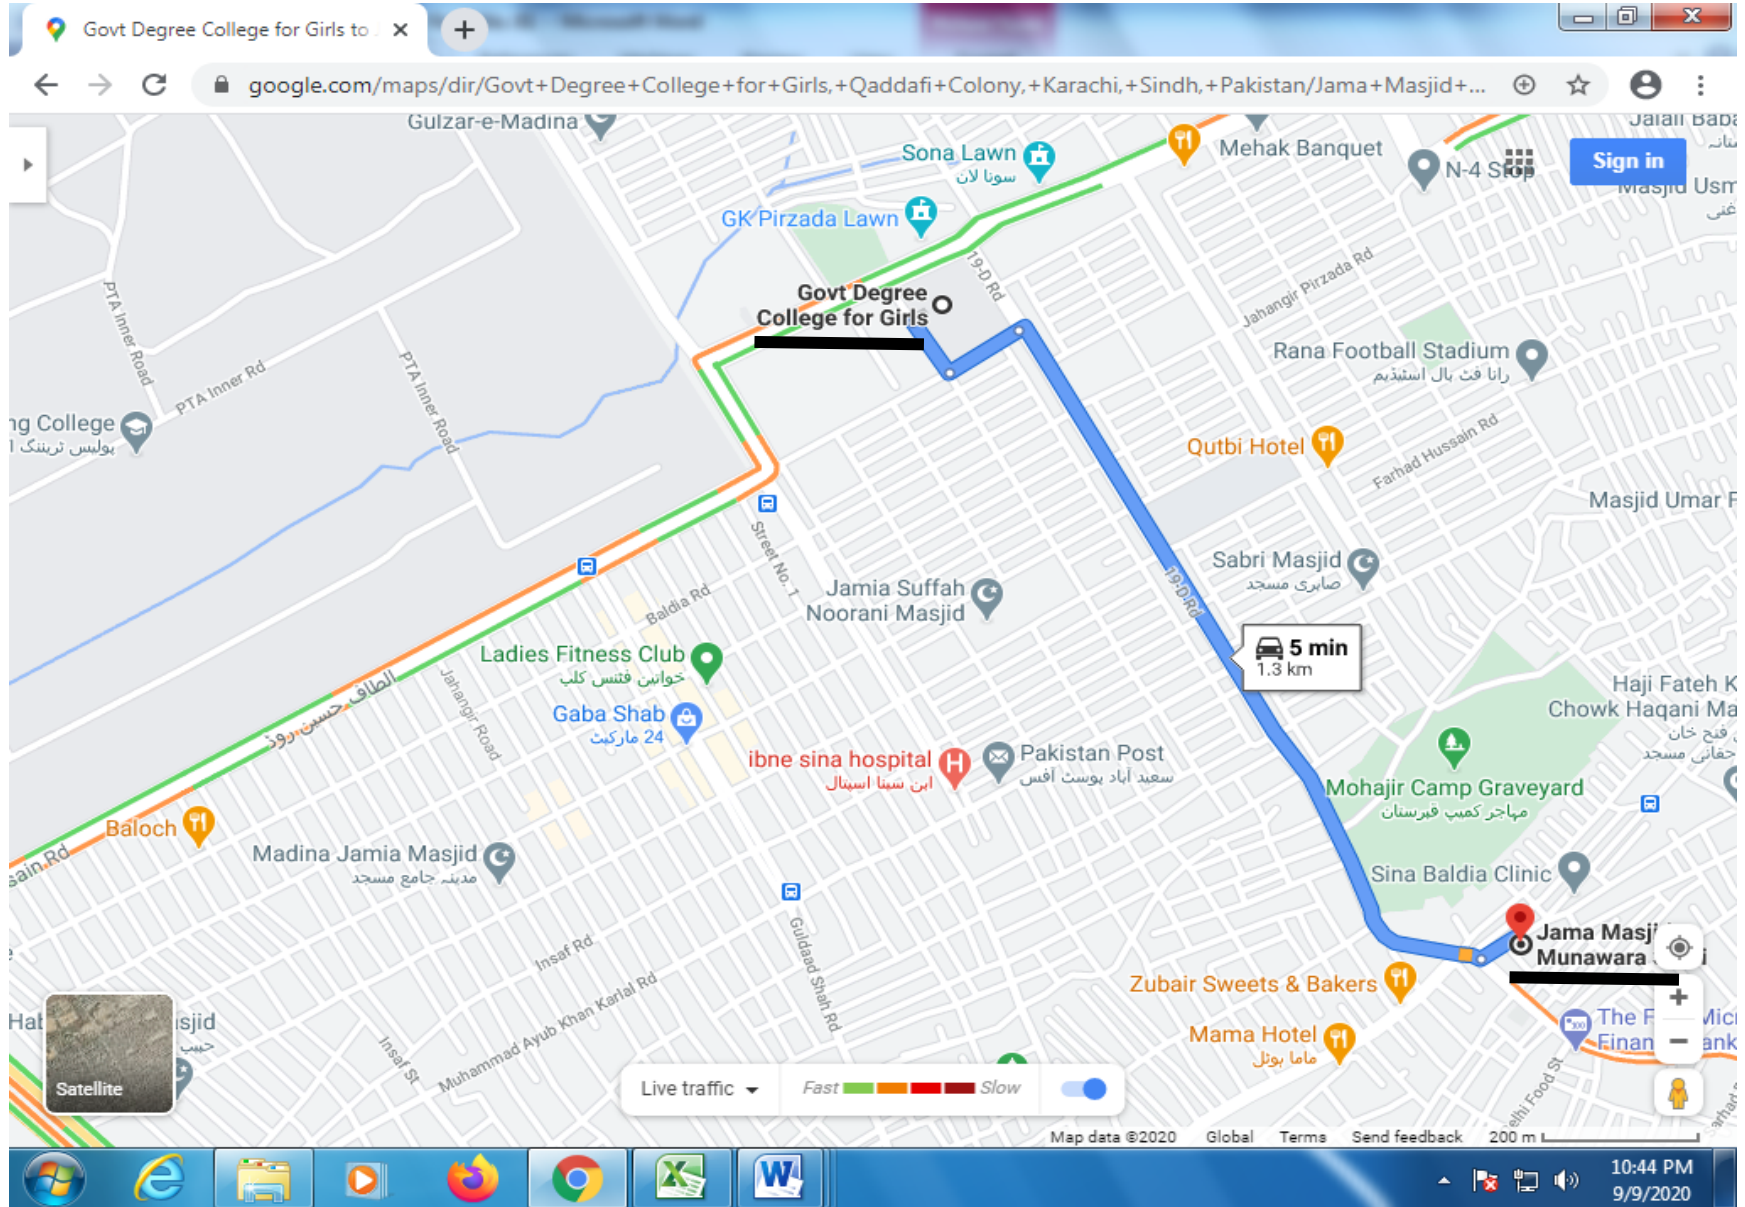

SR. NO. 70 GRAVEYARD ROAD (FROM GOVT. DEGREE GIRLS COLLEGE TO JAMA MASJID MUNAWAR)