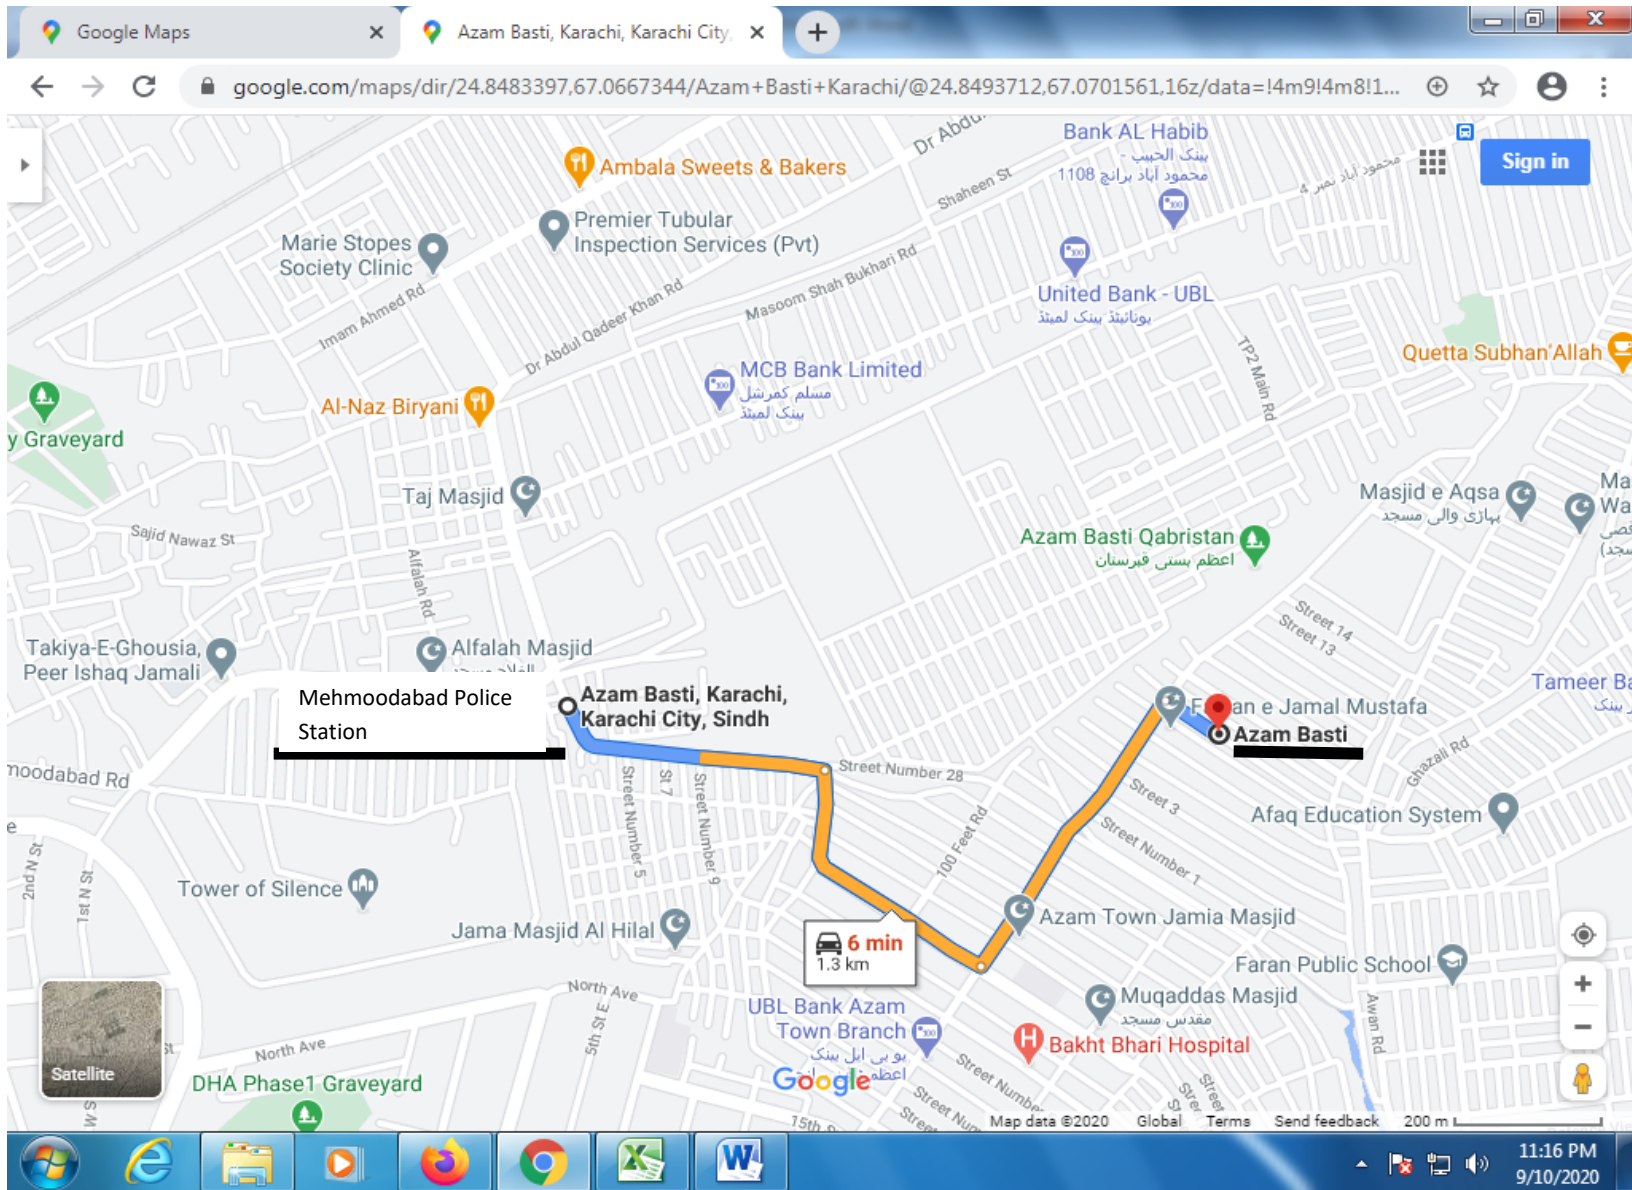

SR. NO. 33 MAIN PARSII GATE TO AZAM BASTI (MEHMOODABAD POLICE STATION TO AZAM BASTI)