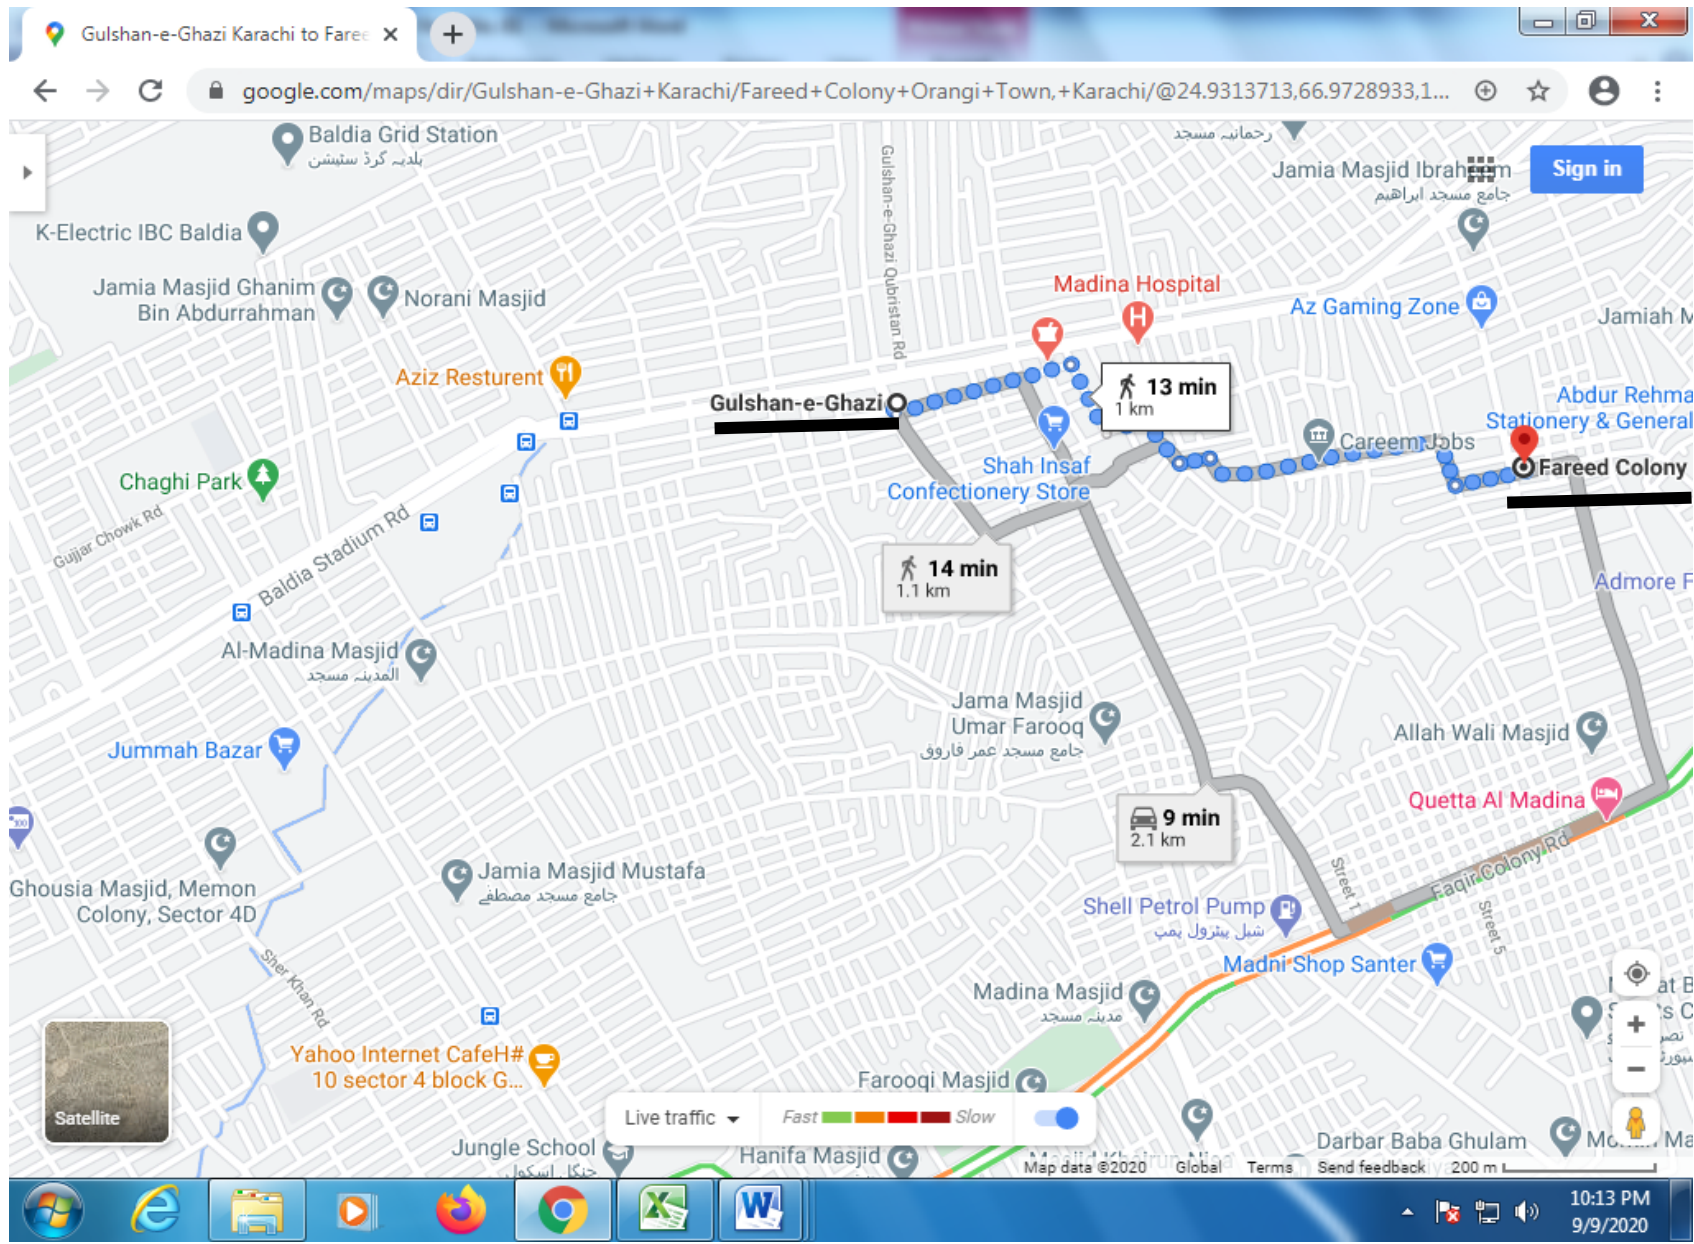

SR. NO. 58 LINK ROAD OF UC-2 TO MANGHOPIR ROAD (FROM MANGHOPIR ROAD TO QASBA MARKET)

SR. NO. 59 MAIN ROAD OF SHERSHA (Sher Shah Mor to Sher Shah Colony)

SR. NO. 60 ITEHAD TOWN ROAD FROM O PENAL TO KHYBER CHOWK (FROM MAKKI MASJID KHYBER CHOWK BUS STOP)

SR. NO. 61 JAMA MASJID BAITUL HURRERA ROAD, BALDIA ZONE (ITEHAD TOWN)KHYBER CHOWK

SR. NO. 62 MAIN ROAD ARAIN WELFARE HOSPITAL ROAD (APPT. ARAIN WELFARE HOSPITAL)

SR. NO. 63 SECTOR 9C ROAD (SECTOR 9C BALDIA KHAN LIAQUAT ALI KHAN ROAD)

SR. NO. 64 GULSHAN-E-GHAZI ROAD (GULSHAN-E-GHAZI FAREED COLONY TO G-7 STOP)

SR. NO. 65 STADIUM ROAD (FROM JAMIA MASJID FAROOQ-E-AZAM TO UMAR BOOK SHOP)

SR. NO. 66 9C MARKET ROAD (FROM KHAN LIAQUAT ALI PARK TO ARAIN HOSPITAL)