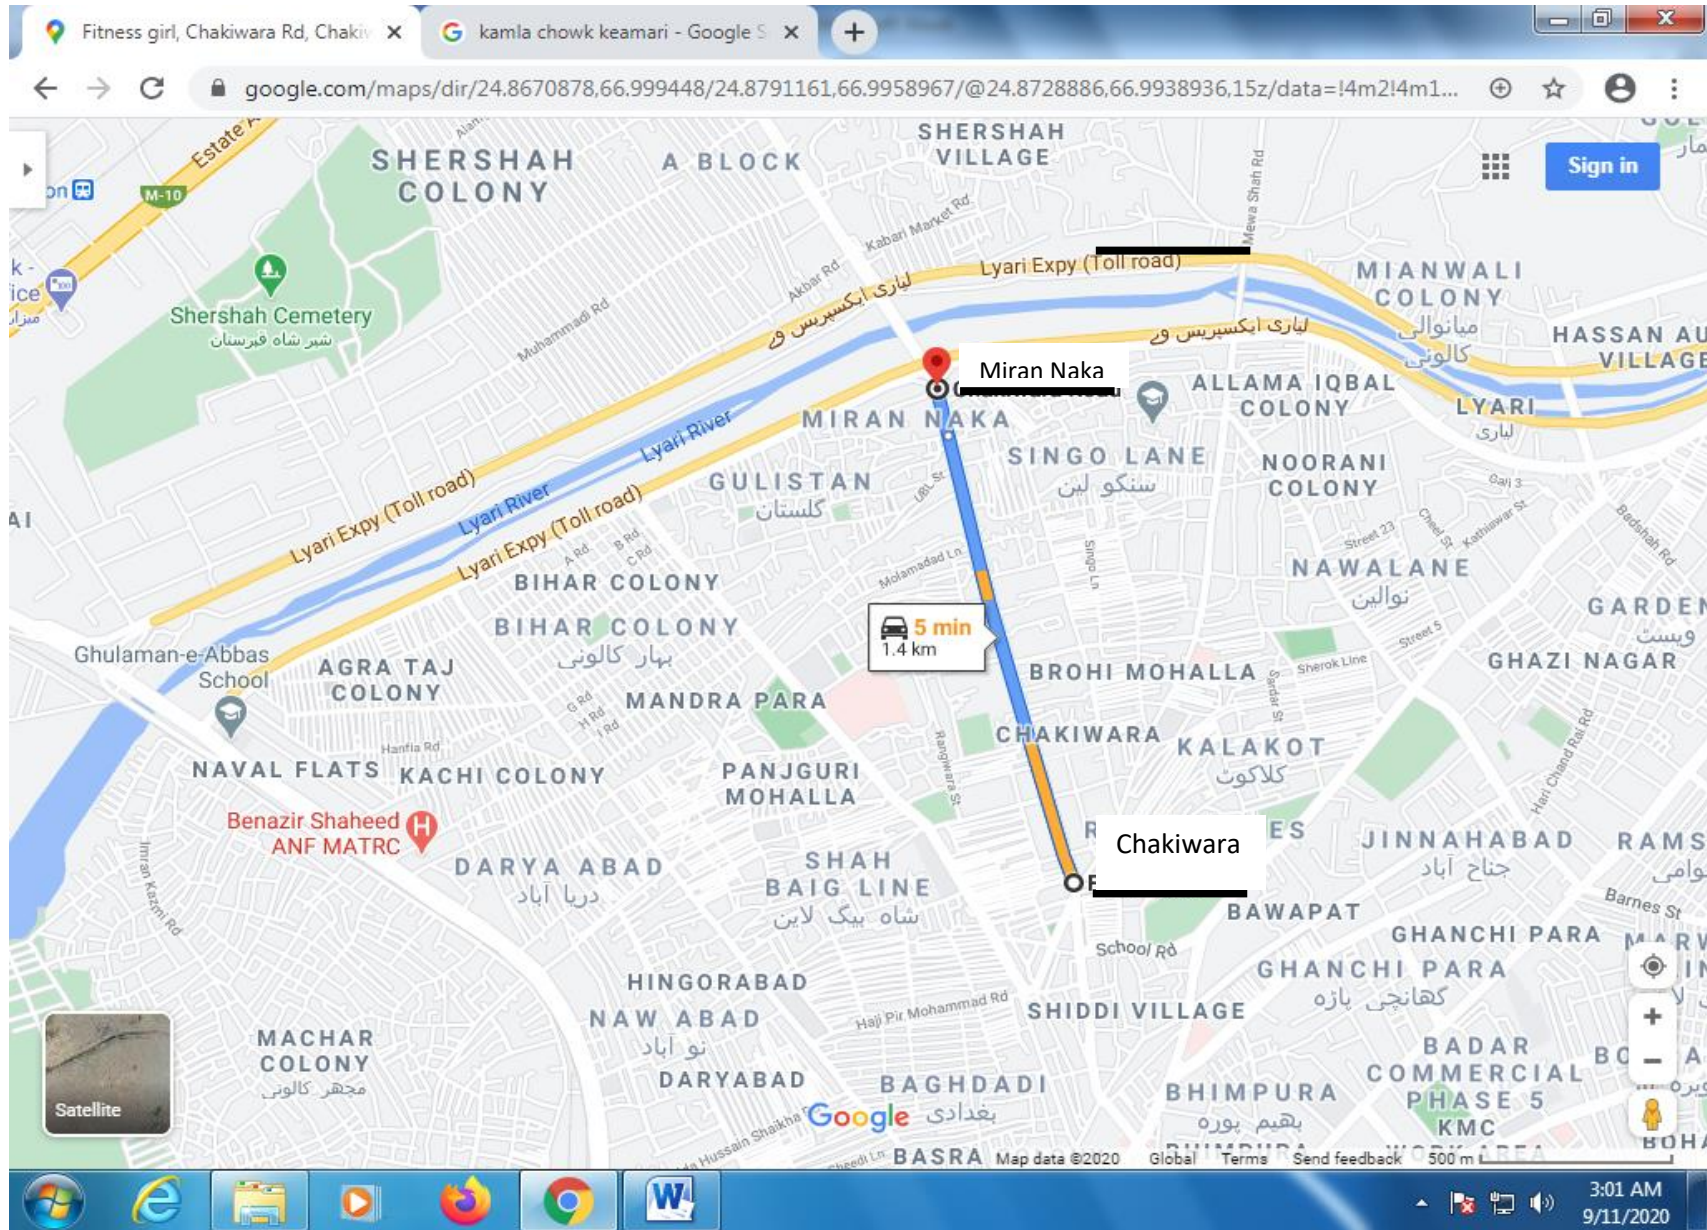

SR. NO. 82 MAIN CHAKIWARA ROAD Shershah Signal (Miran Naka to Chakiwara)

SR. NO. 83 HAWKS BAY ROAD (FROM Hawksbay Chowk to Sandpit More)

SR. NO. 84 SHARE DARUL-ULOOM (8000 ROAD) LANDHI KORANGI (JAM SADIQ BRIDGE TO DAWOOD CHOWRANGI)