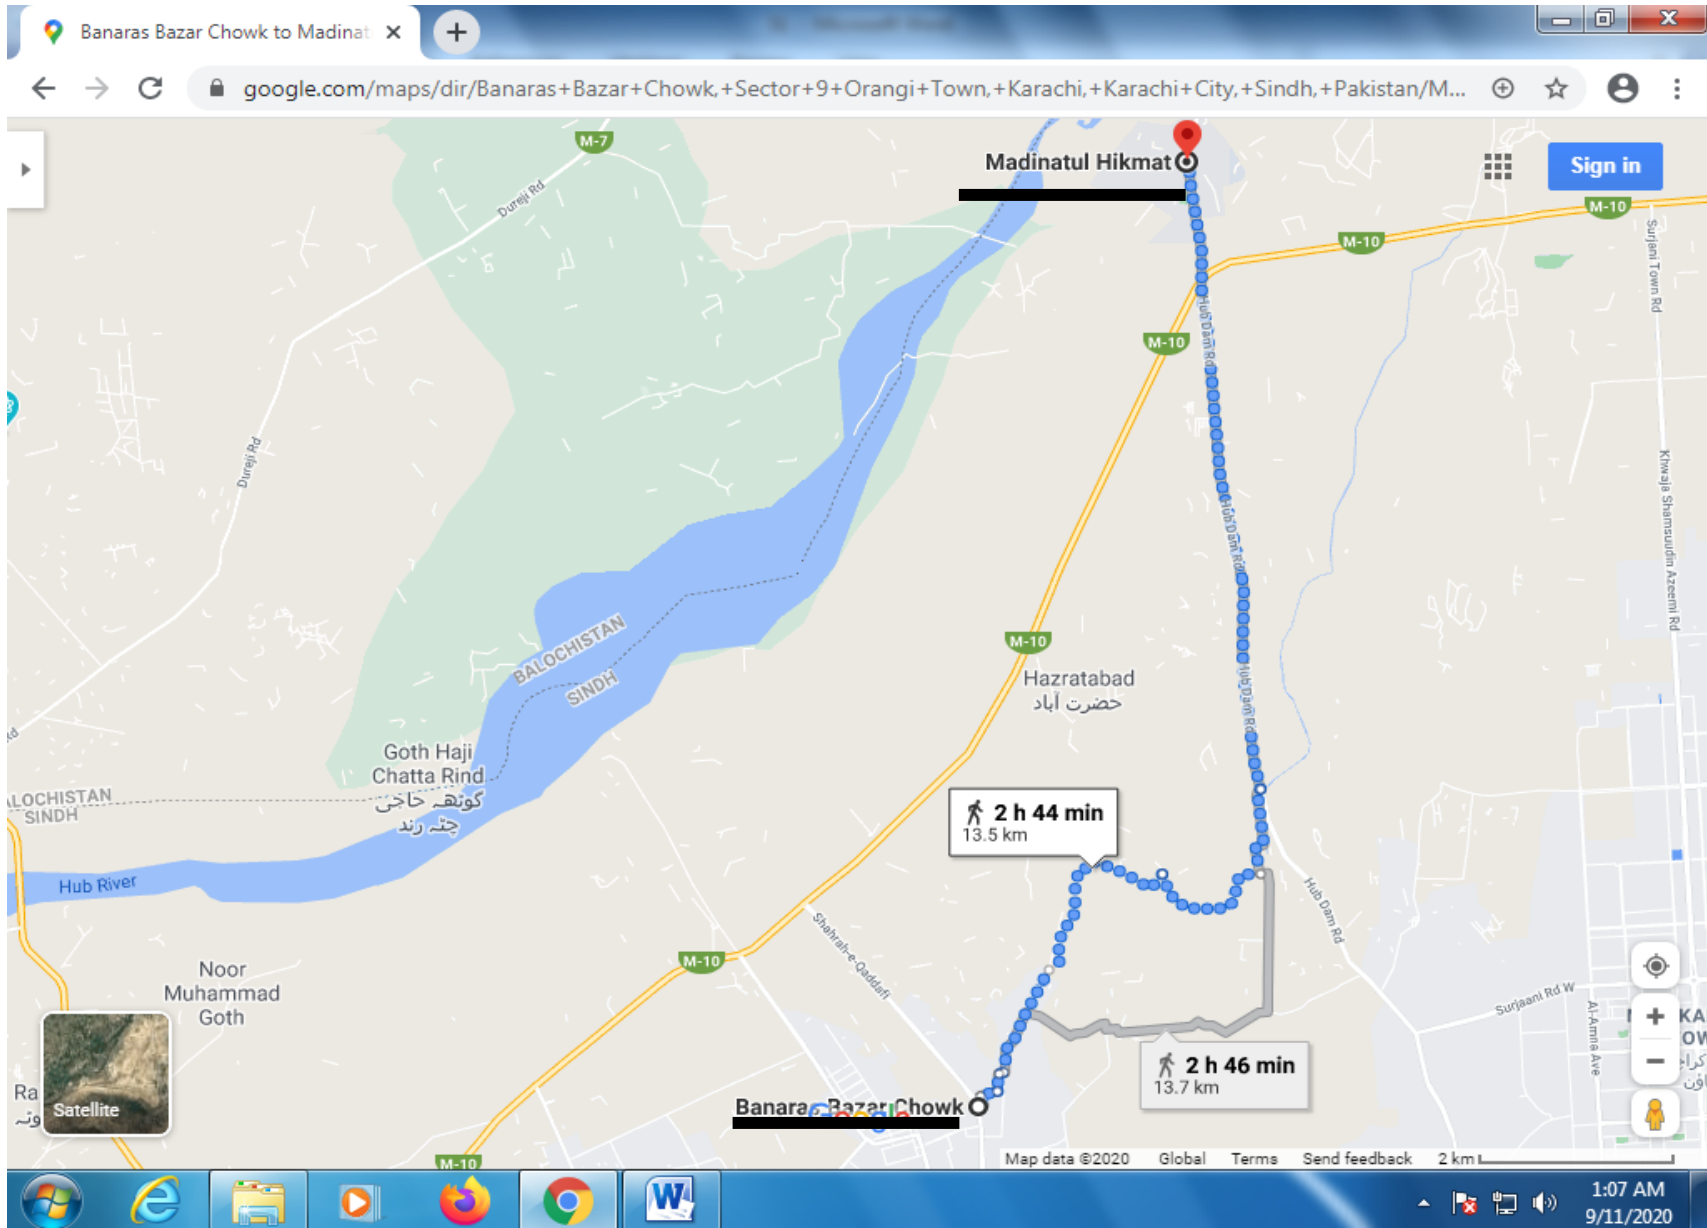

SR. NO. 45 SHAHRAH-E-NOOR JAHAN (ABDULLAH GIRLS COLLEGE TO QALANDERIA CHOWK)

SR. NO. 46 SHAH WALIULAH (NAGAN CHOWRANGI BRIDGE TO SOHRAB GOTH)

SR. NO. 47 7000 Road (SABA CINEMA TO SUPER HIGHWAY BAKRA PERI BRIDGE)

SR. NO. 48 MAURIPUR ROAD (FROM ICI BRIDGE TO MAURIPUR CHOWK)

SR. NO. 49 HUB RIVER ROAD (SHER SHAH R/A TO NAVAL COLONY)

SR. NO. 50 BUNDER ROAD (FROM NETTY JETTY BRIDGE TO KEMARI)

SR. NO. 51 ROAD FROM BANARAS CHOWK TO MADINATUL HIMKAT (FROM BANARAS CHOWK TO MADINATUL HIMKAT)

SR. NO. 52 MANGOPIR ROAD (Northern Bypass Hub Dam Road to Mangopir Road Surjani Road)

SR. NO. 53 FAIZUR REHMAN ROAD UC-4, (FROM FAIZUR REHMAN HOSPITAL TO KHYBAR GATE)

SR NO. 54 STADIUM ROAD (BADAR CHOWK TO ALSADAF CHOWK)

SR. NO. 58 LINK ROAD OF UC-2 TO MANGHOPIR ROAD (FROM MANGHOPIR ROAD TO QASBA MARKET)

SR. NO. 59 MAIN ROAD OF SHERSHA (Sher Shah Mor to Sher Shah Colony)

SR. NO. 60 ITEHAD TOWN ROAD FROM O PENAL TO KHYBER CHOWK (FROM MAKKI MASJID KHYBER CHOWK BUS STOP)