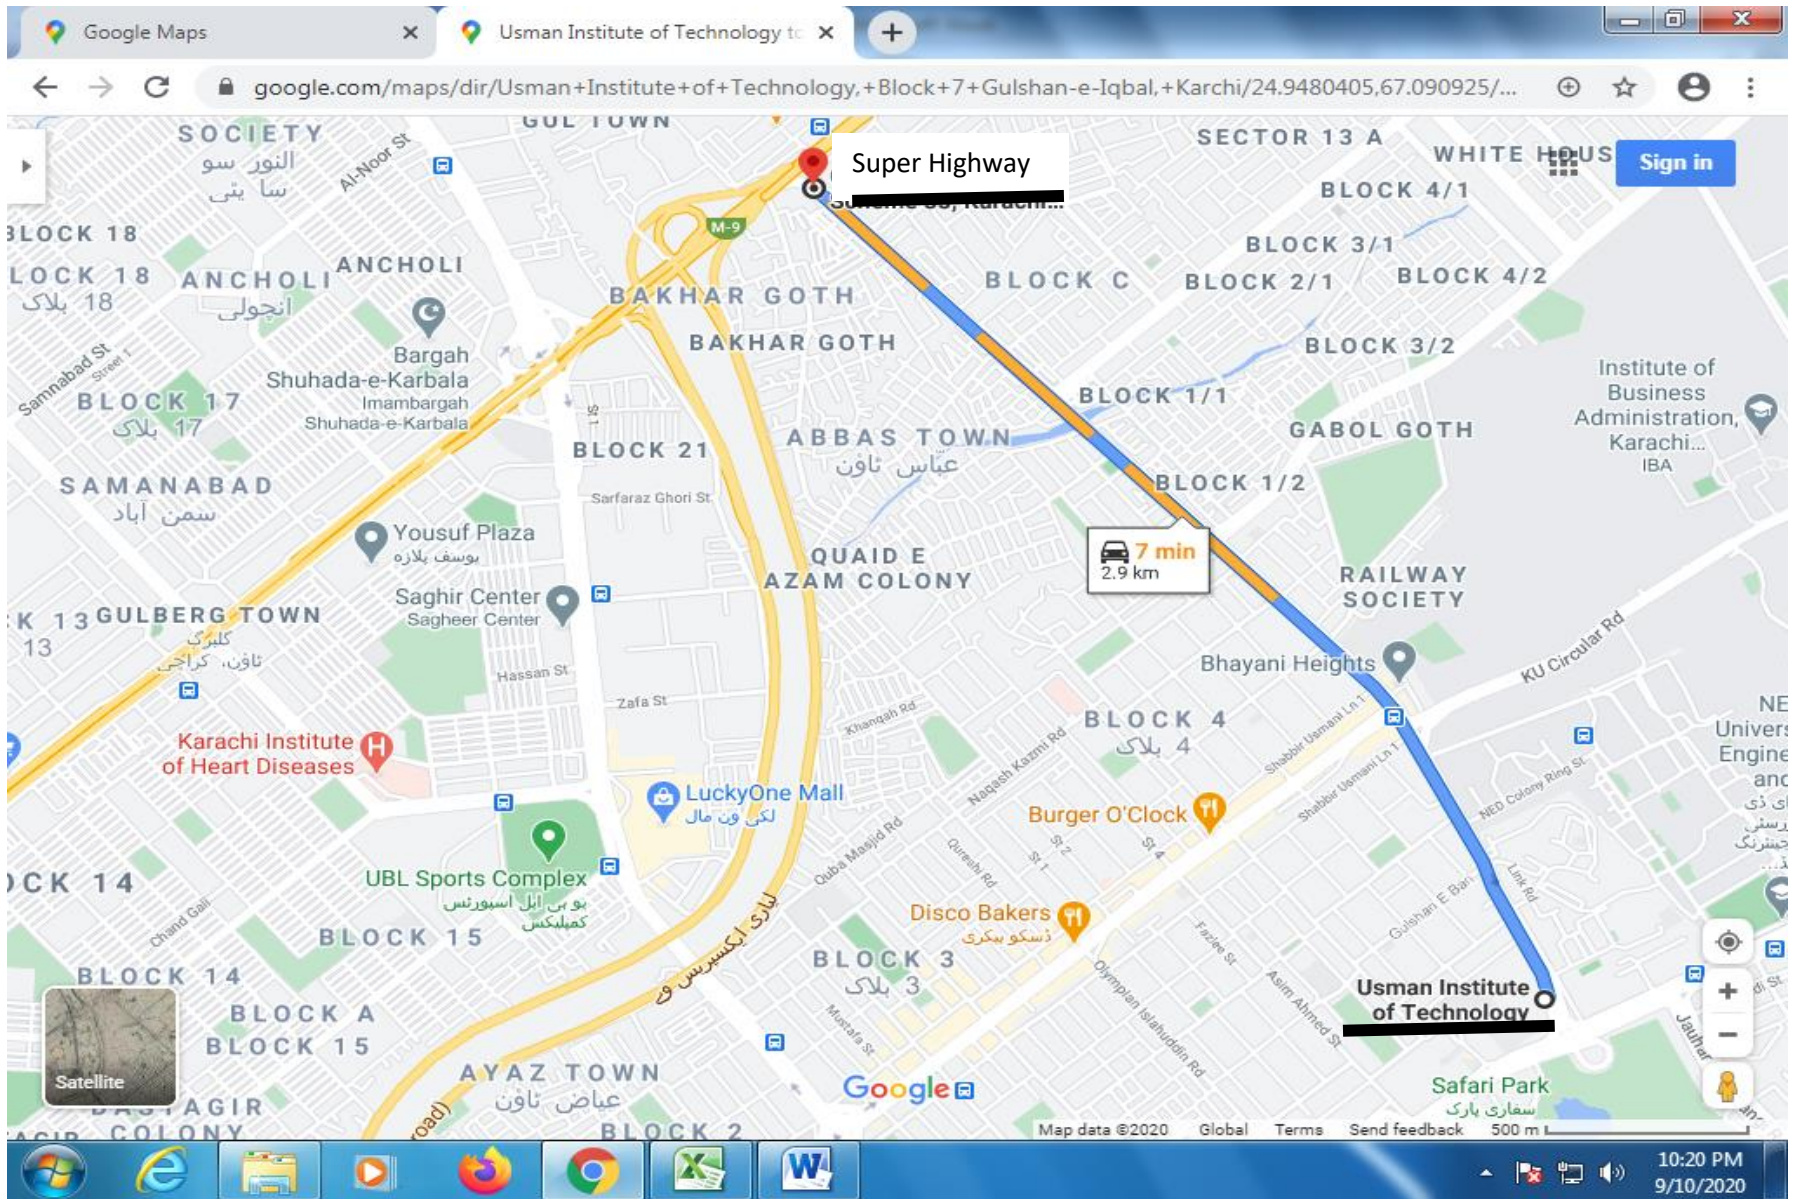

SR. NO. 16 PREEDY STREET (TIBET CENTER TO REGAL CHOWK)

SR. NO. 17 BLOCK 02 CLIFTON BILWAL CHOWRANGI (BILWAL CHOWRANGI TO CHINA TOWN)

SR. NO. 18 ROAD STREET OF BATH ISLAND (TEEN TALWAR TO AGHA'A SUPER MARKET)

SR. NO. 19 SHAHRAH-E-FAISAL (FROM METROPOLE HOTEL TO MALIR HALT)

SR. NO. 20 NISHTER ROAD (FROM TEEN HATTI TO NISHTAR ROAD)

SR. NO. 21 SIR SHAH SULEMAN ROAD (FROM NATIONAL STADIUM TO LIAQUATABAD NO.10)

SR. NO. 22 RASHID MINHAS ROAD (FROM SHAHRAH-E-FAISAL TO SOHRAB GOTH)

SR. NO. 23 ABUL ISPHANI ROAD (FROM UNIVERSITY ROAD TO SUPER HIGHWAY)

SR. NO. 24 SHABBIR AHMED USMANI ROAD (YASEENABAD BRIDGE TO ABUL HASSANI – BHAYANI HEIGHTS)

SR. NO. 25 SHAHEED-E-MILLAT ROAD (FROM JAIL R/A TO SHAHRAH-E-FAISAL)

SR. NO. 30 JAIL AROUND ROAD (JAIL ROUNDABOUT TO TEEN HATTI)

SR. NO. 31 MAIN LAL SHAHBAZ QALANDAR ROAD MEHMOODABAD (National Medical Center To Mehmoodabad Signal)

SR. NO. 32 MAIN JUNEJO TOWN ROAD MANZOOR COLONY (JUNEJO TOWN TO MANZOOR COLONY)