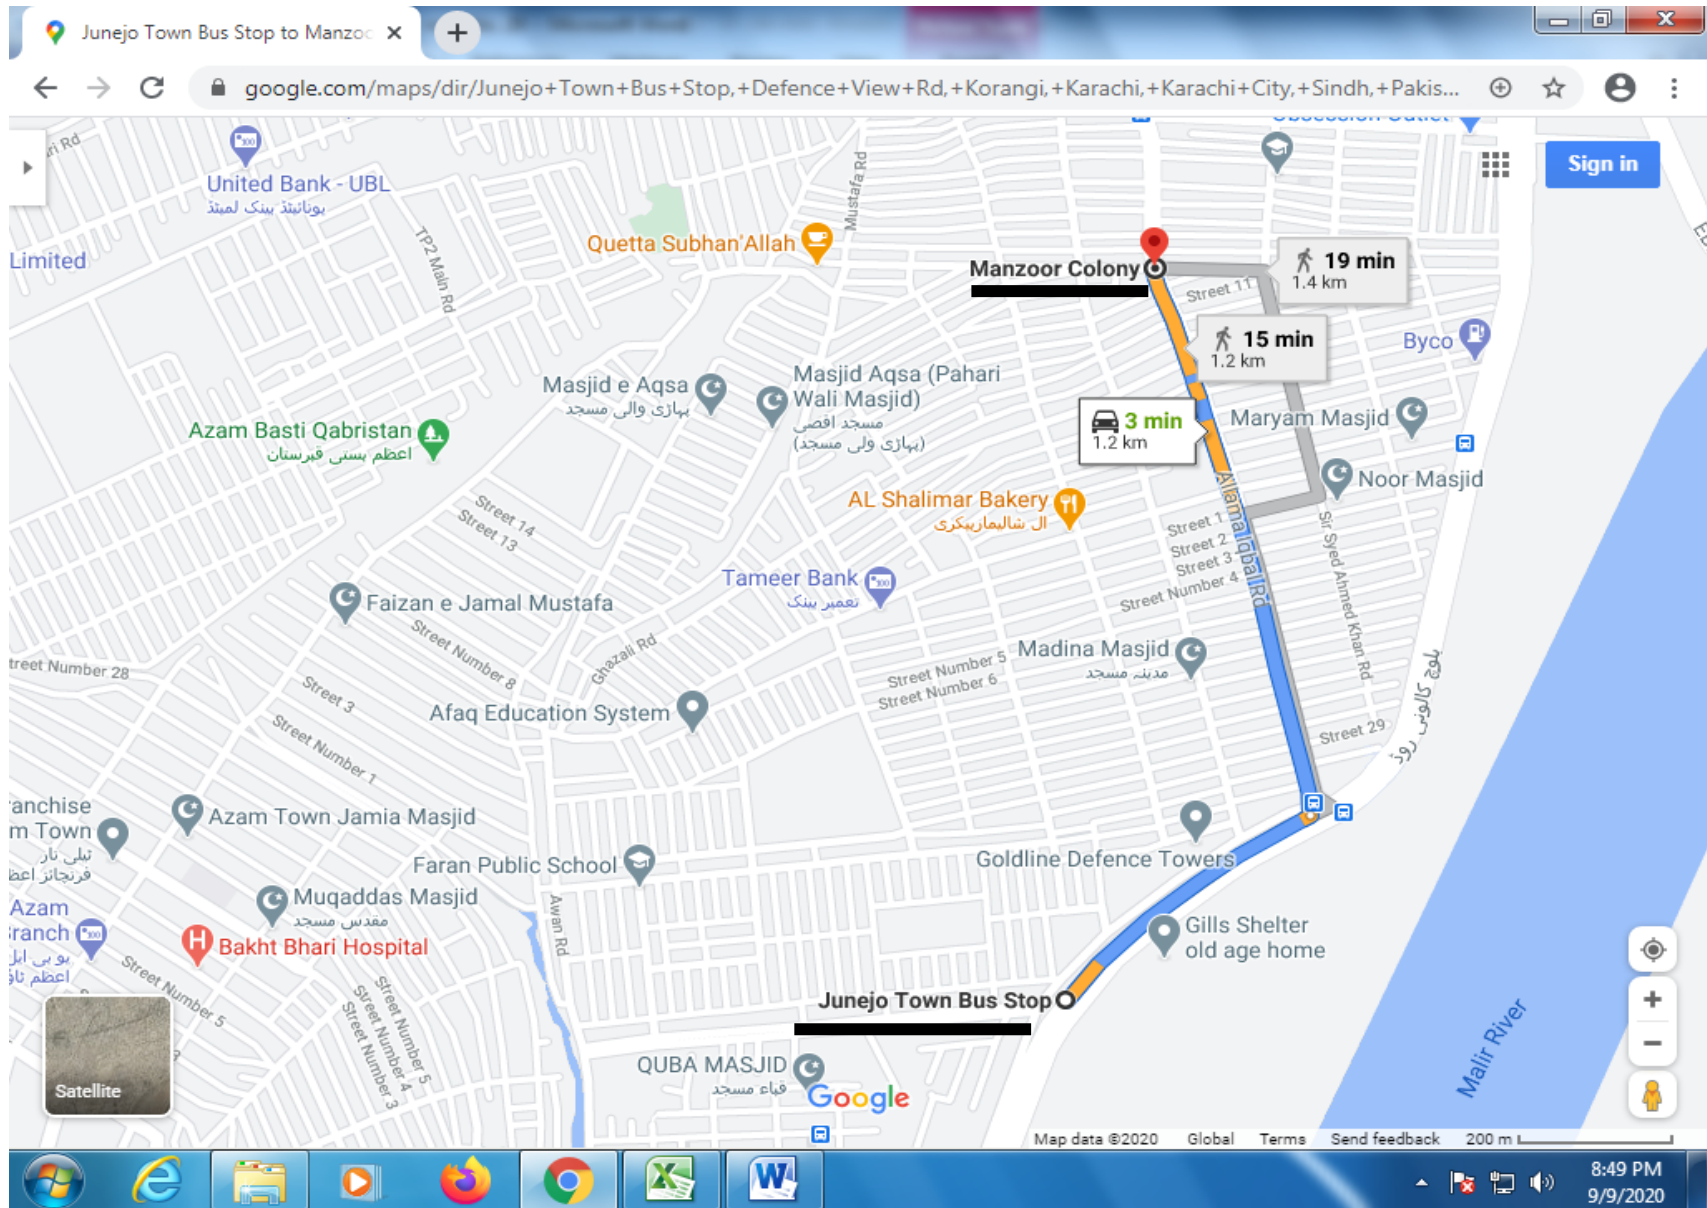

SR. NO. 19 SHAHRAH-E-FAISAL (FROM METROPOLE HOTEL TO MALIR HALT)

SR. NO. 20 NISHTER ROAD (FROM TEEN HATTI TO NISHTAR ROAD)

SR. NO. 21 SIR SHAH SULEMAN ROAD (FROM NATIONAL STADIUM TO LIAQUATABAD NO.10)

SR. NO. 22 RASHID MINHAS ROAD (FROM SHAHRAH-E-FAISAL TO SOHRAB GOTH)

SR. NO. 23 ABUL ISPHANI ROAD (FROM UNIVERSITY ROAD TO SUPER HIGHWAY)

SR. NO. 24 SHABBIR AHMED USMANI ROAD (YASEENABAD BRIDGE TO ABUL HASSANI – BHAYANI HEIGHTS)

SR. NO. 25 SHAHEED-E-MILLAT ROAD (FROM JAIL R/A TO SHAHRAH-E-FAISAL)

SR. NO. 26 UNIVERSITY ROAD (JAIL ROAD TO SAFOORA GOTH)

SR. NO. 27 TARIQ ROAD (FROM SHAHEED-E-MILLAT ROAD TO SHAHRAH-E-QUAIDEEN)

SR. NO. 28 MAI KOLACHI ROAD (FROM BOAT BASIN ROAD TO M.T KHAN ROAD)

SR. NO. 29 JAHANGIR ROAD (FROM GRU MANDIR TO TEEN HATTI)

SR. NO. 30 JAIL AROUND ROAD (JAIL ROUNDABOUT TO TEEN HATTI)

SR. NO. 31 MAIN LAL SHAHBAZ QALANDAR ROAD MEHMOODABAD (National Medical Center To Mehmoodabad Signal)

SR. NO. 32 MAIN JUNEJO TOWN ROAD MANZOOR COLONY (JUNEJO TOWN TO MANZOOR COLONY)