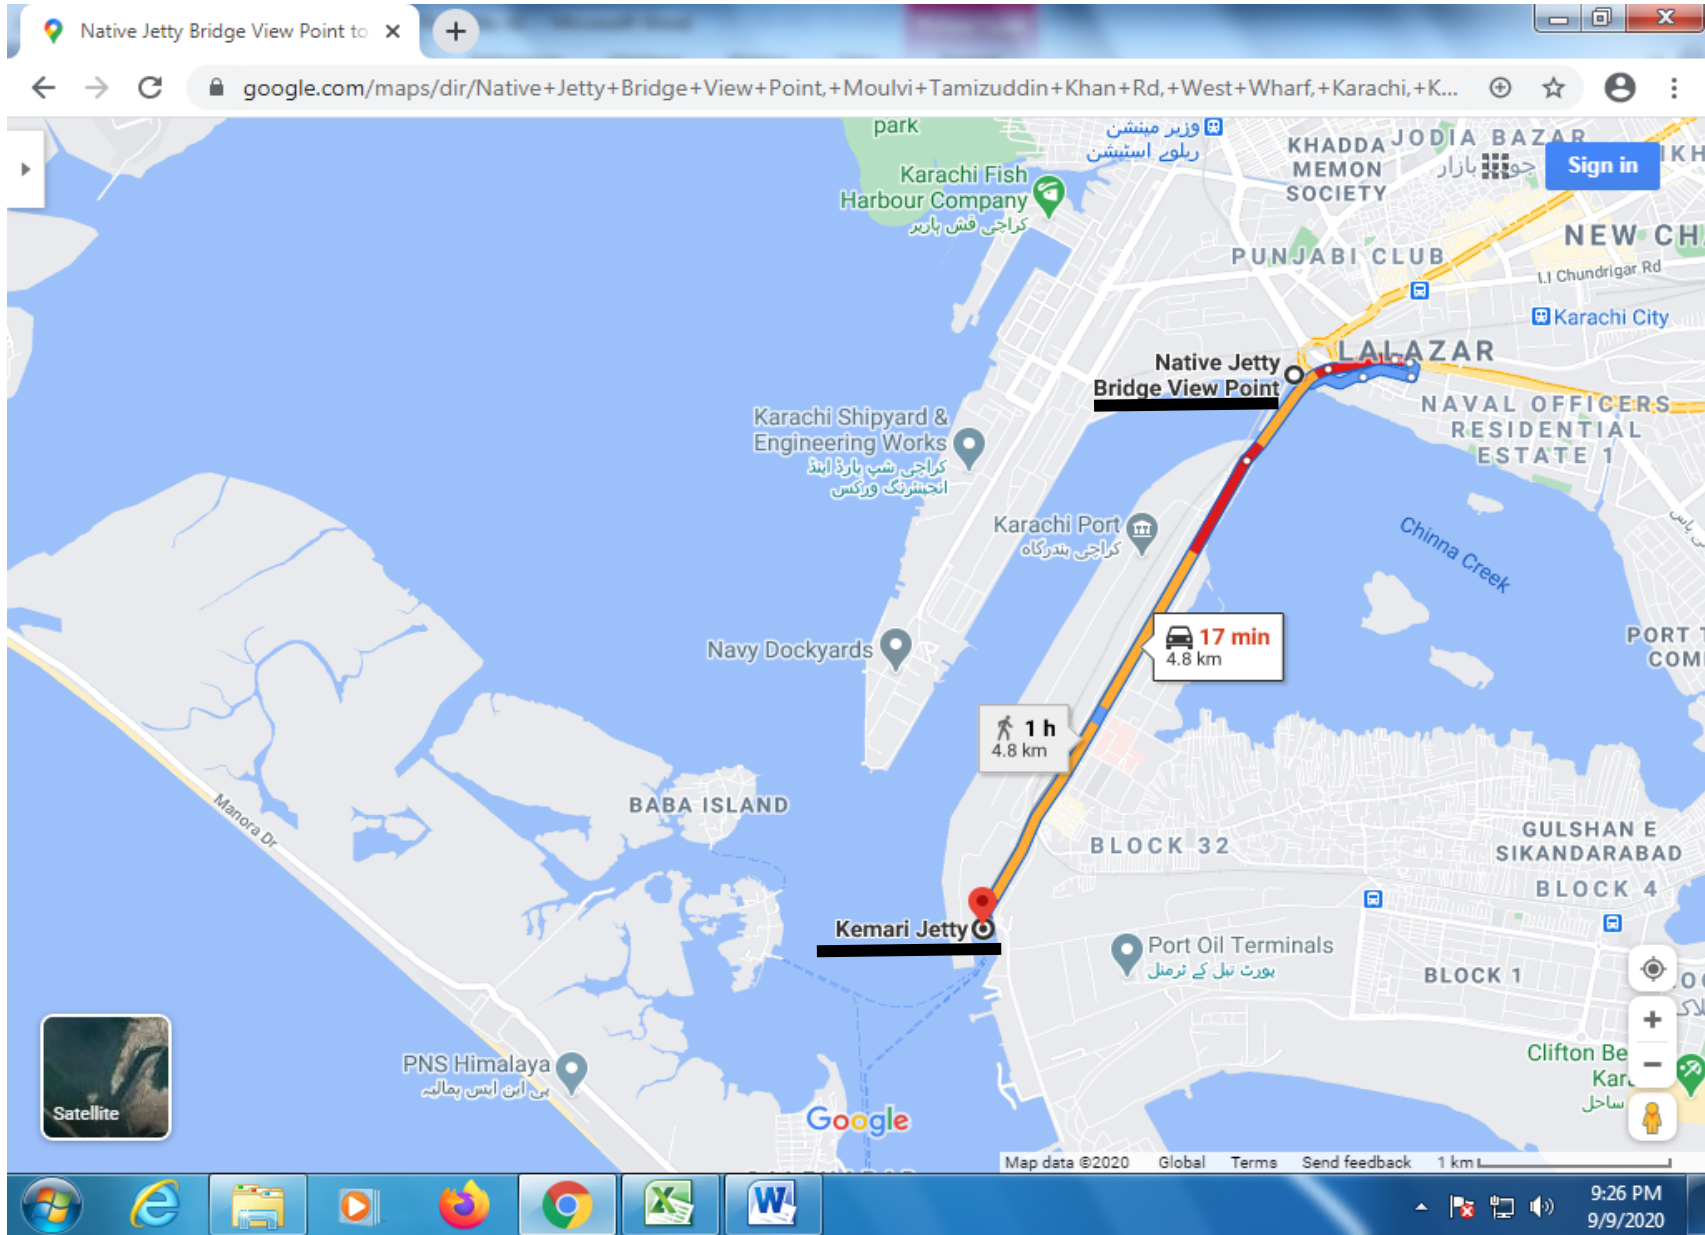

SR. NO. 45 SHAHRAH-E-NOOR JAHAN (ABDULLAH GIRLS COLLEGE TO QALANDERIA CHOWK)

SR. NO. 46 SHAH WALIULAH (NAGAN CHOWRANGI BRIDGE TO SOHRAB GOTH)

SR. NO. 47 7000 Road (SABA CINEMA TO SUPER HIGHWAY BAKRA PERI BRIDGE)

SR. NO. 48 MAURIPUR ROAD (FROM ICI BRIDGE TO MAURIPUR CHOWK)

SR. NO. 49 HUB RIVER ROAD (SHER SHAH R/A TO NAVAL COLONY)

SR. NO. 50 BUNDER ROAD (FROM NETTY JETTY BRIDGE TO KEMARI)

SR. NO. 51 ROAD FROM BANARAS CHOWK TO MADINATUL HIMKAT (FROM BANARAS CHOWK TO MADINATUL HIMKAT)