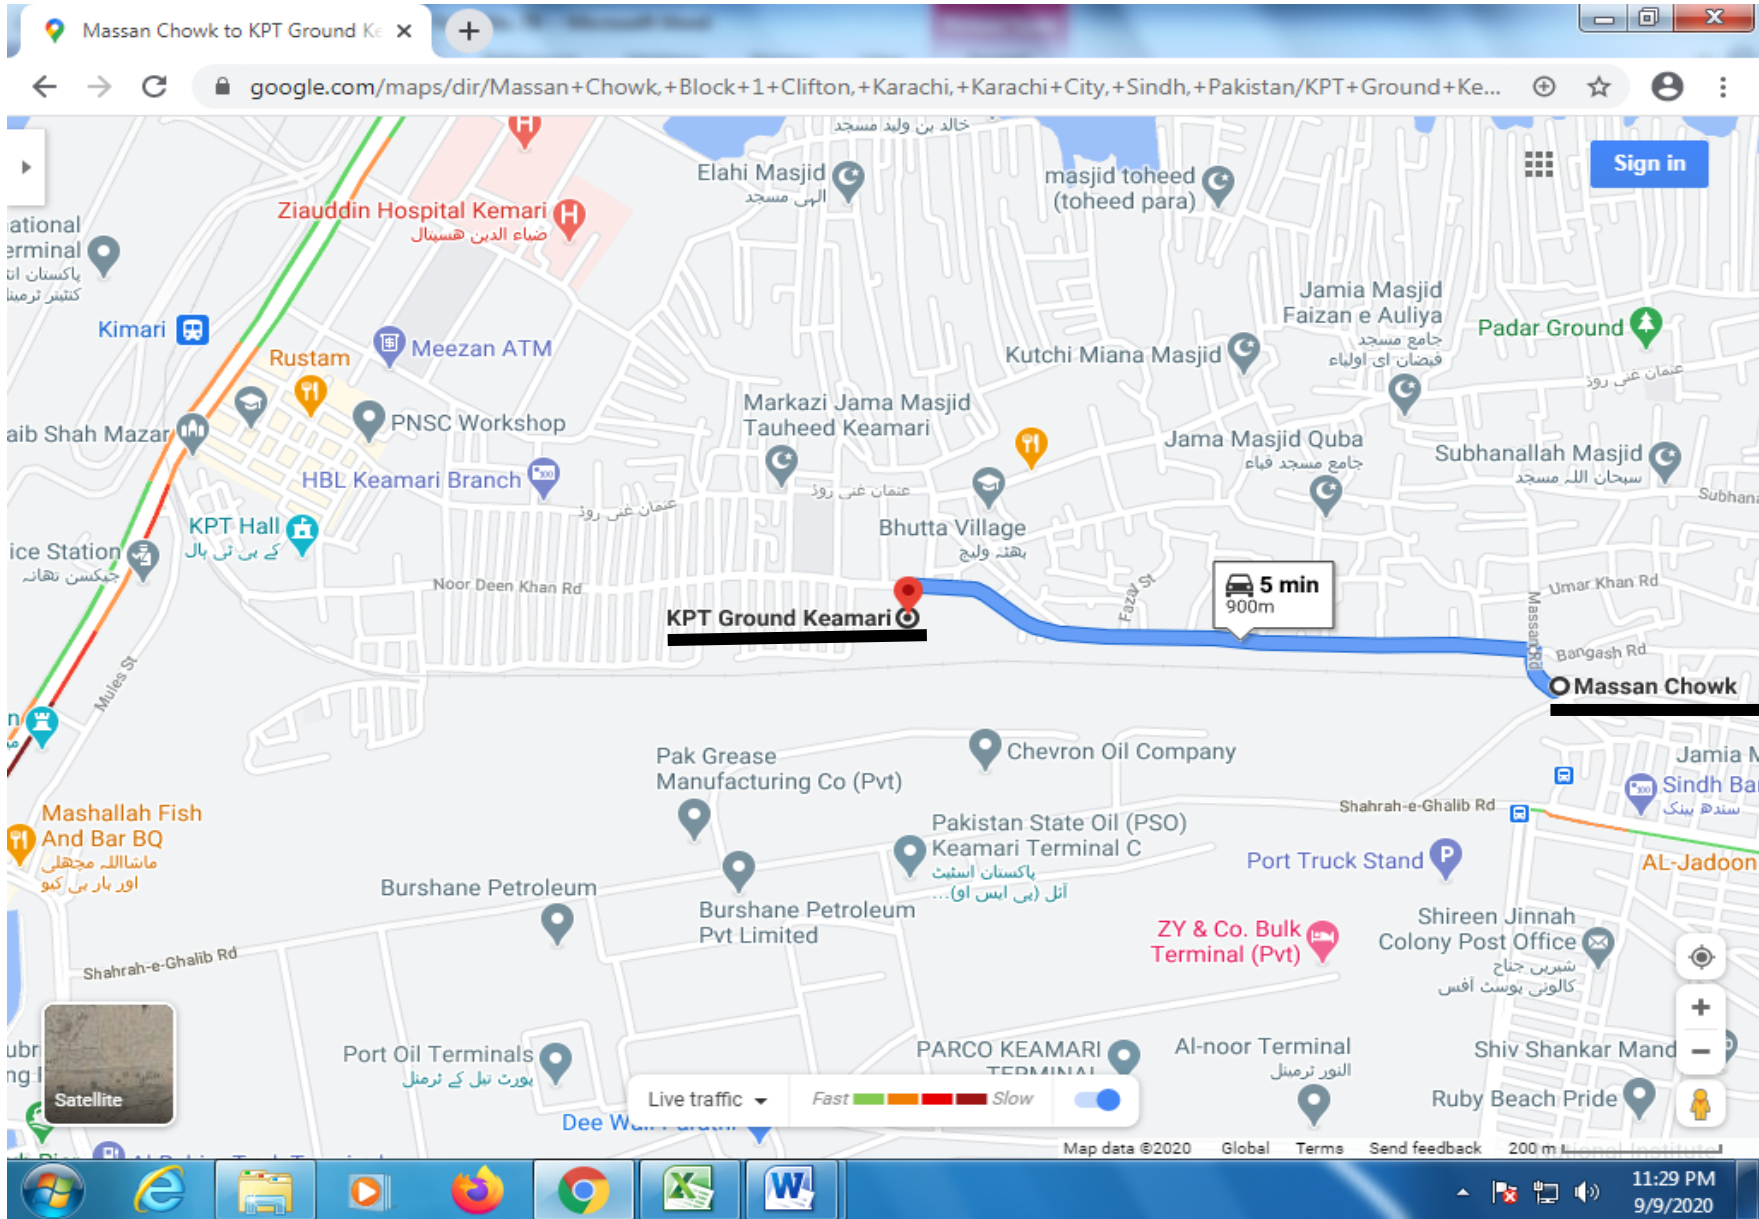

SR. NO. 80 MASSAN ROAD KEMARI (FROM MASSAN CHOWK TO KPT GROUND)