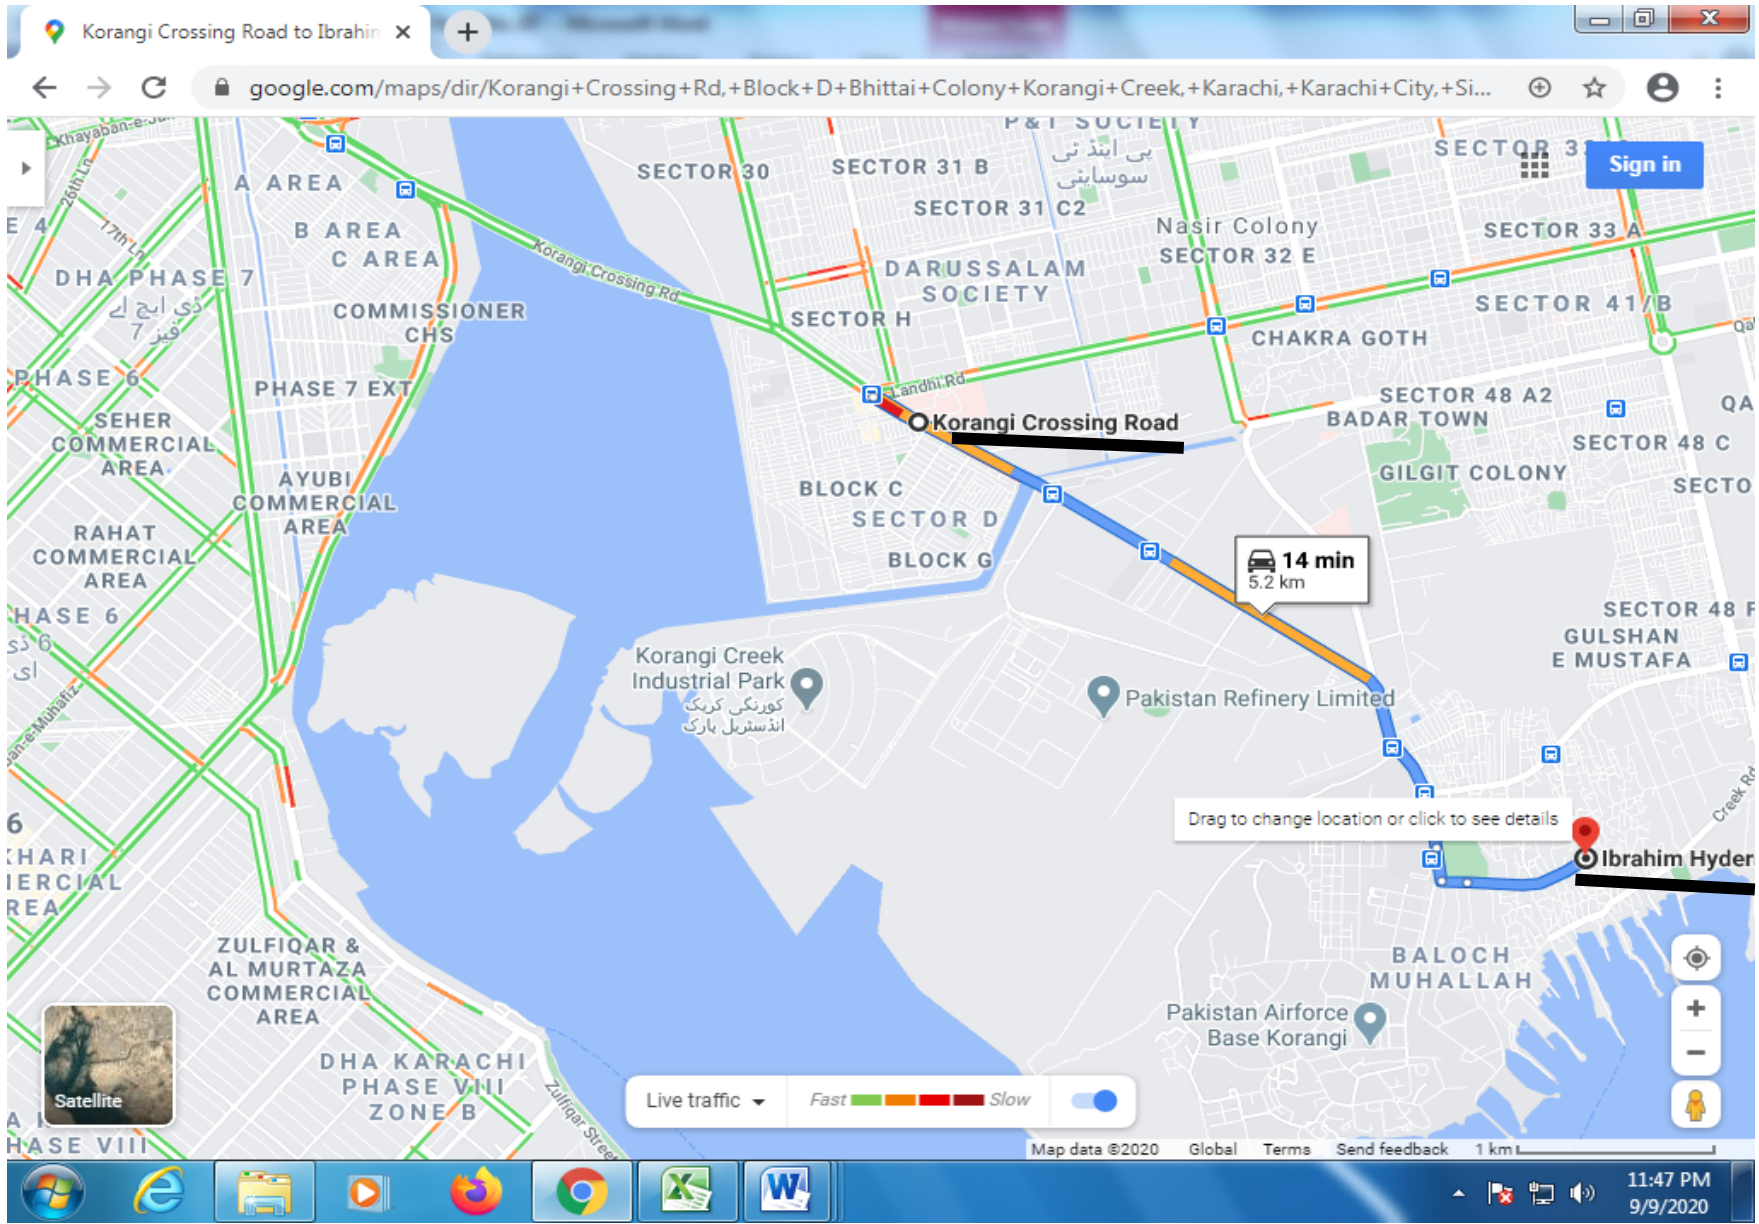

SR. NO. 88 KORANGI - IBRAHIM HYDERI ROAD (FROM KORANGI CROSSING IBRAHIM HYDERI)