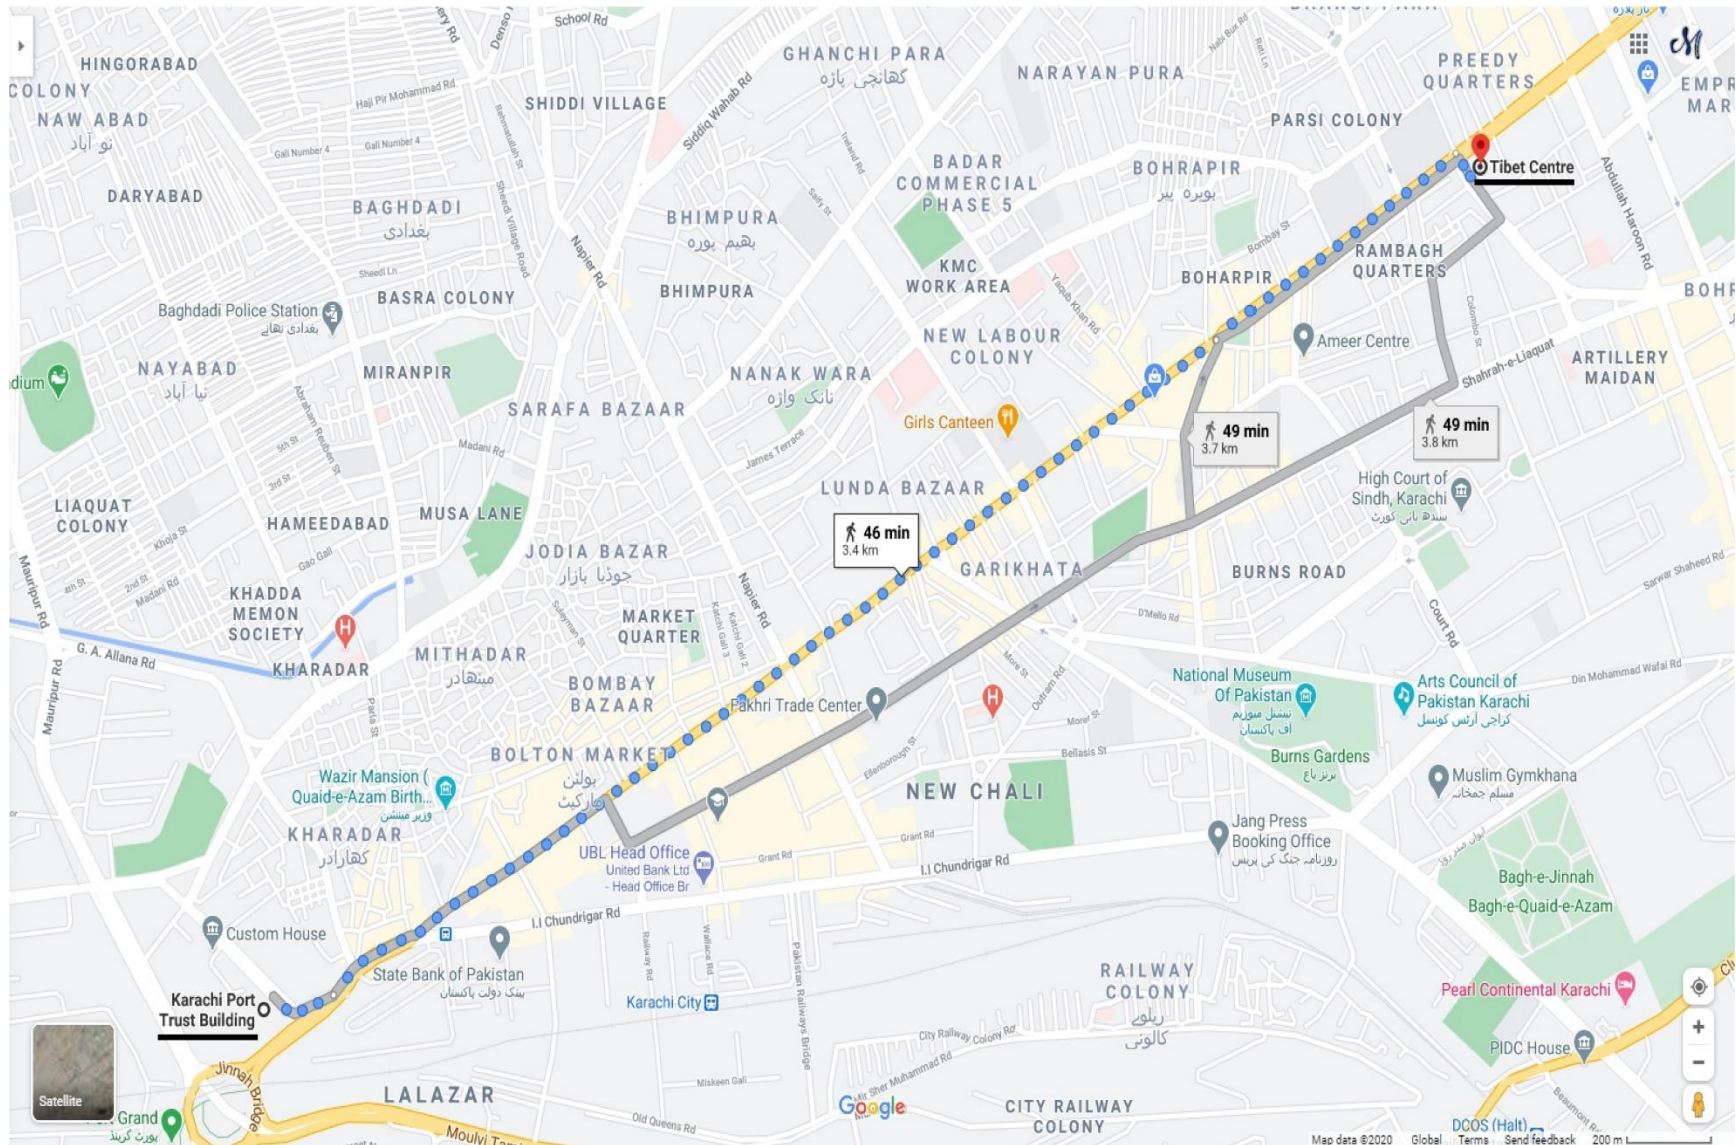

DISTRICT KORANGI							
84	KMC	DISTRICT KORANGI (OLD ROADS)	Korangi	Share Darul-Uloom (8000 Road) Landhi Korangi	Jam Sadiq Bridge to Dawood Chowrangi	15	
85	KMC		Landhi	Raja Sahib Mehmoodabad Road (12000 Road) Landhi	Qayyumabad to Dawood Chowrangi	11.51	
86	KMC		Korangi	Expressway from signal at Mehmoodabad to Hino Chowk Round-about including Jam Sadiq Bridge connecting Korangi Industrial Area.	from signal at Mehmoodabad to Hino Chowk Round-about including Jam Sadiq Bridge connecting Korangi Industrial Area.	6	
87	KMC		Korangi	Karachi - Korangi Road	Jam Sadiq bridge to Korangi Crossing	5	
88	KMC		Korangi	Korangi - Ibrahim Hyderi Road	Korangi Crossing Ibrahim Hyderi	6	
89	KMC	DISTRICT KORANGI (NEW ROADS)	Landhi	10,000 Road from 362 Road to Bahadur Yar Jung Road.	from 362 Road to Bahadur Yar Jung Road.	4	
90	KMC		Landhi	Navy Road from Landhi No.6 to Shahi Masjid via Pumping Station.	Navy Road	1.3	
91	KMC		Korangi	11000 road linking 12000 road to 18000 road.	11000 road	3.7	
92	KMC	DISTRICT KORANGI (NEW ROADS)	Korangi	16000 road linking 5000 road to 18000 road.	16000 road	2.8	
93	KMC		Shah Faisal	Road from Millat Mor to Malir-15 Railway Gate.	Millat Garden to Malir-15	5.9	
94	KMC		Shah Faisal	Road from main Azeem Pura road via Mustafi Masjid to Malir Halt.	Azeempura Graveyard to Malir Halt Stop	6.1	
DISTRICT MALIR							
95	KMC	DISTRICT MALIR (OLD ROADS)	Bin Qasim	Karachi Thatta - National Highway Star Gate to Steel Mill Junction	Star Gate Bus stop to Steel Mill	26.3	
96	KMC		Bin Qasim	Mehran Highway	17000 Road to Cattle Colony	7	
97	KMC	DISTRICT MALIR (NEW ROADS)	Bin Qasim	From UC office Ghagnar to Marri Goth (D-1) Last Stop.	Main Road UC office Ghagnar to Marri Goth (D-1) Last Stop	6	
98	KMC		Bin Qasim	From Zafar Town Bridge to National Highway via Radio Pakistan Boundary Wall.	Zafar Town to New Jauharabad	10.7	
99	KMC		Bin Qasim	From National Highway to Dawood Shorroo Goth.	Bakra Piri road to PAF Base Fasial	10.1	
100	KMC		Bin Qasim	From Peer Sirhandi Goth Sheedi Goth.	From Peer Sirhandi Goth Sheedi Goth	3.1	
101	KMC		Bin Qasim	Road No. 06 to Graveyard.	Road No. 06 to Graveyard.	2.7	
102	KMC		Malir	Khokraphar No. 04 to 05 (double track).	Khokraphar No.5 to National Coach stop	1.3	
103	KMC		Malir	Muhabat Nagar to Foot Ball House.	Muhabat Nagar to Foot Ball House.	1.3	
104	KMC		Malir	From Moinabad Phattak to Shah Jhan Road.	From Moinabad Phattak to Shah Jhan Road	1.7	
105	KMC		Malir	From Itifaq Colony to Laishah Graveyard	Itifaq Colony to Laishah Graveyard	3.2	
106	KMC		Malir	From Muhabat Nagar to Malir City.	Mohabat Nagar to Malir-15 Flyover	2.1	

S.NO. 1 M.A JINNAH ROAD (FROM JAIL CHOWRANGI TO TIBBAT CENTER)

S.NO.1 M.A JINNAH ROAD (FROM TIBET CENTRE TO KARACHI PORT TRUST)