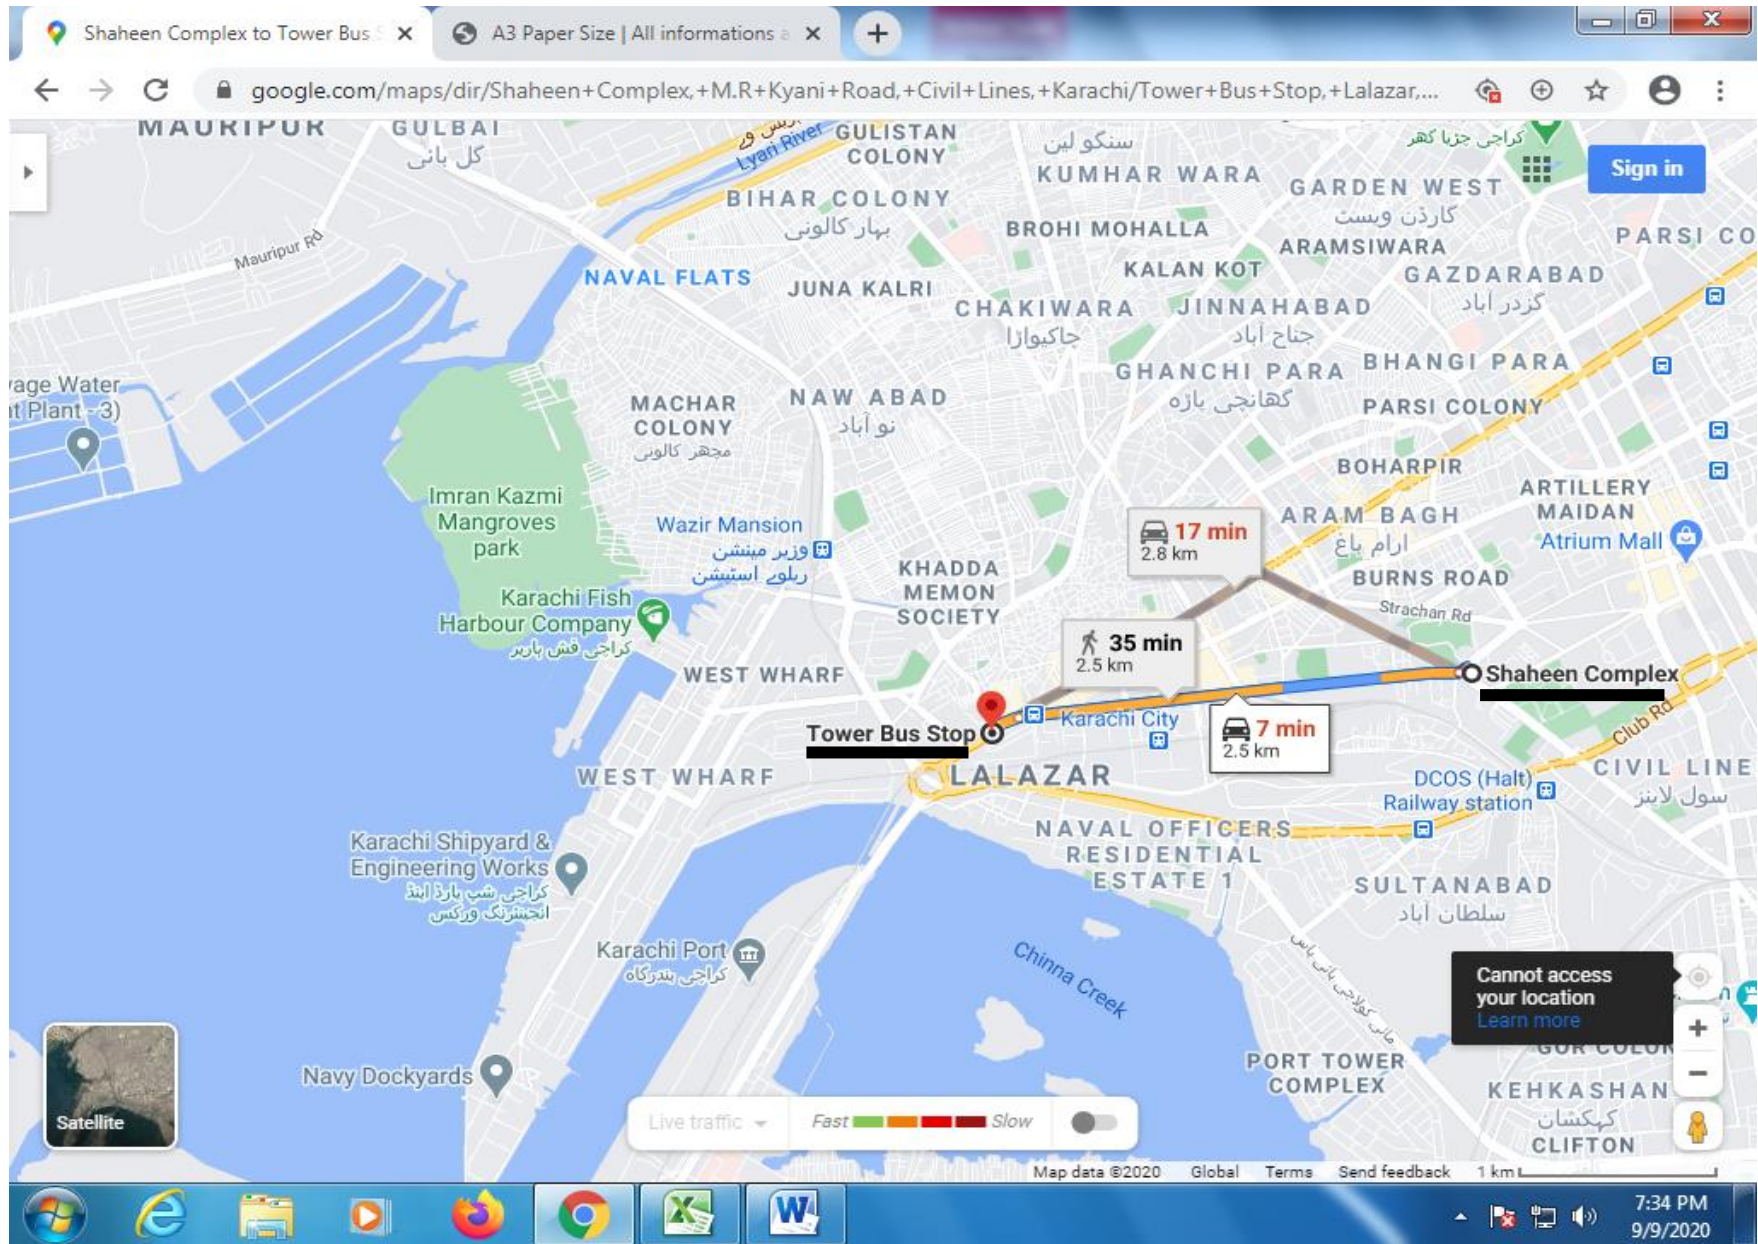

S.NO. 1 M.A JINNAH ROAD (FROM JAIL CHOWRANGI TO TIBBAT CENTER)

S.NO.1 M.A JINNAH ROAD (FROM TIBET CENTRE TO KARACHI PORT TRUST)

S.NO. 1 M.A JINNAH ROAD (FROM JAIL CHOWRANGI TO TIBBAT CENTER)

SR. No. 02 I.I CHUNDRIGAR ROAD (FROM SHAHEEN COMPLEX TO TOWER)