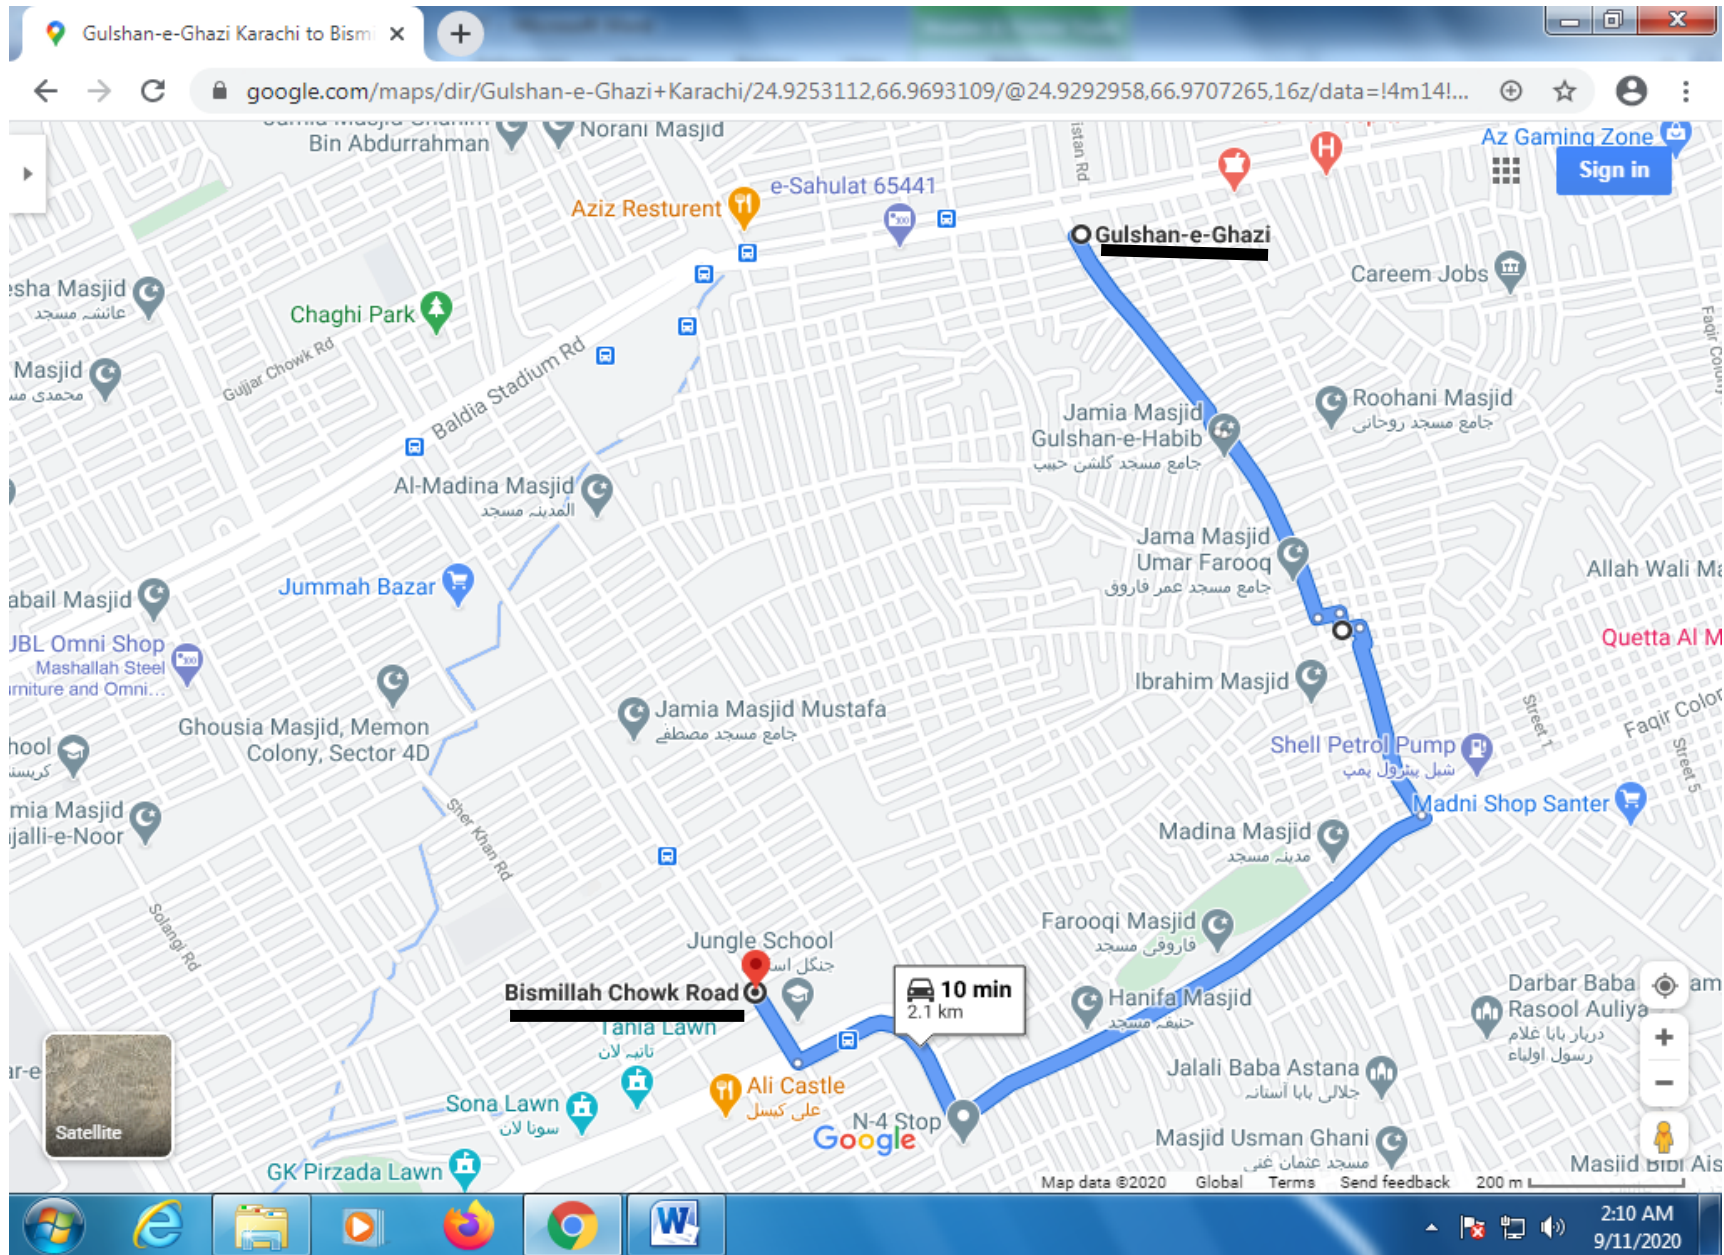

SR. NO. 67 JUNGLE SCHOOL ROAD (SHALL PETROL PUMP TO GULSHAN-E-GAZI)