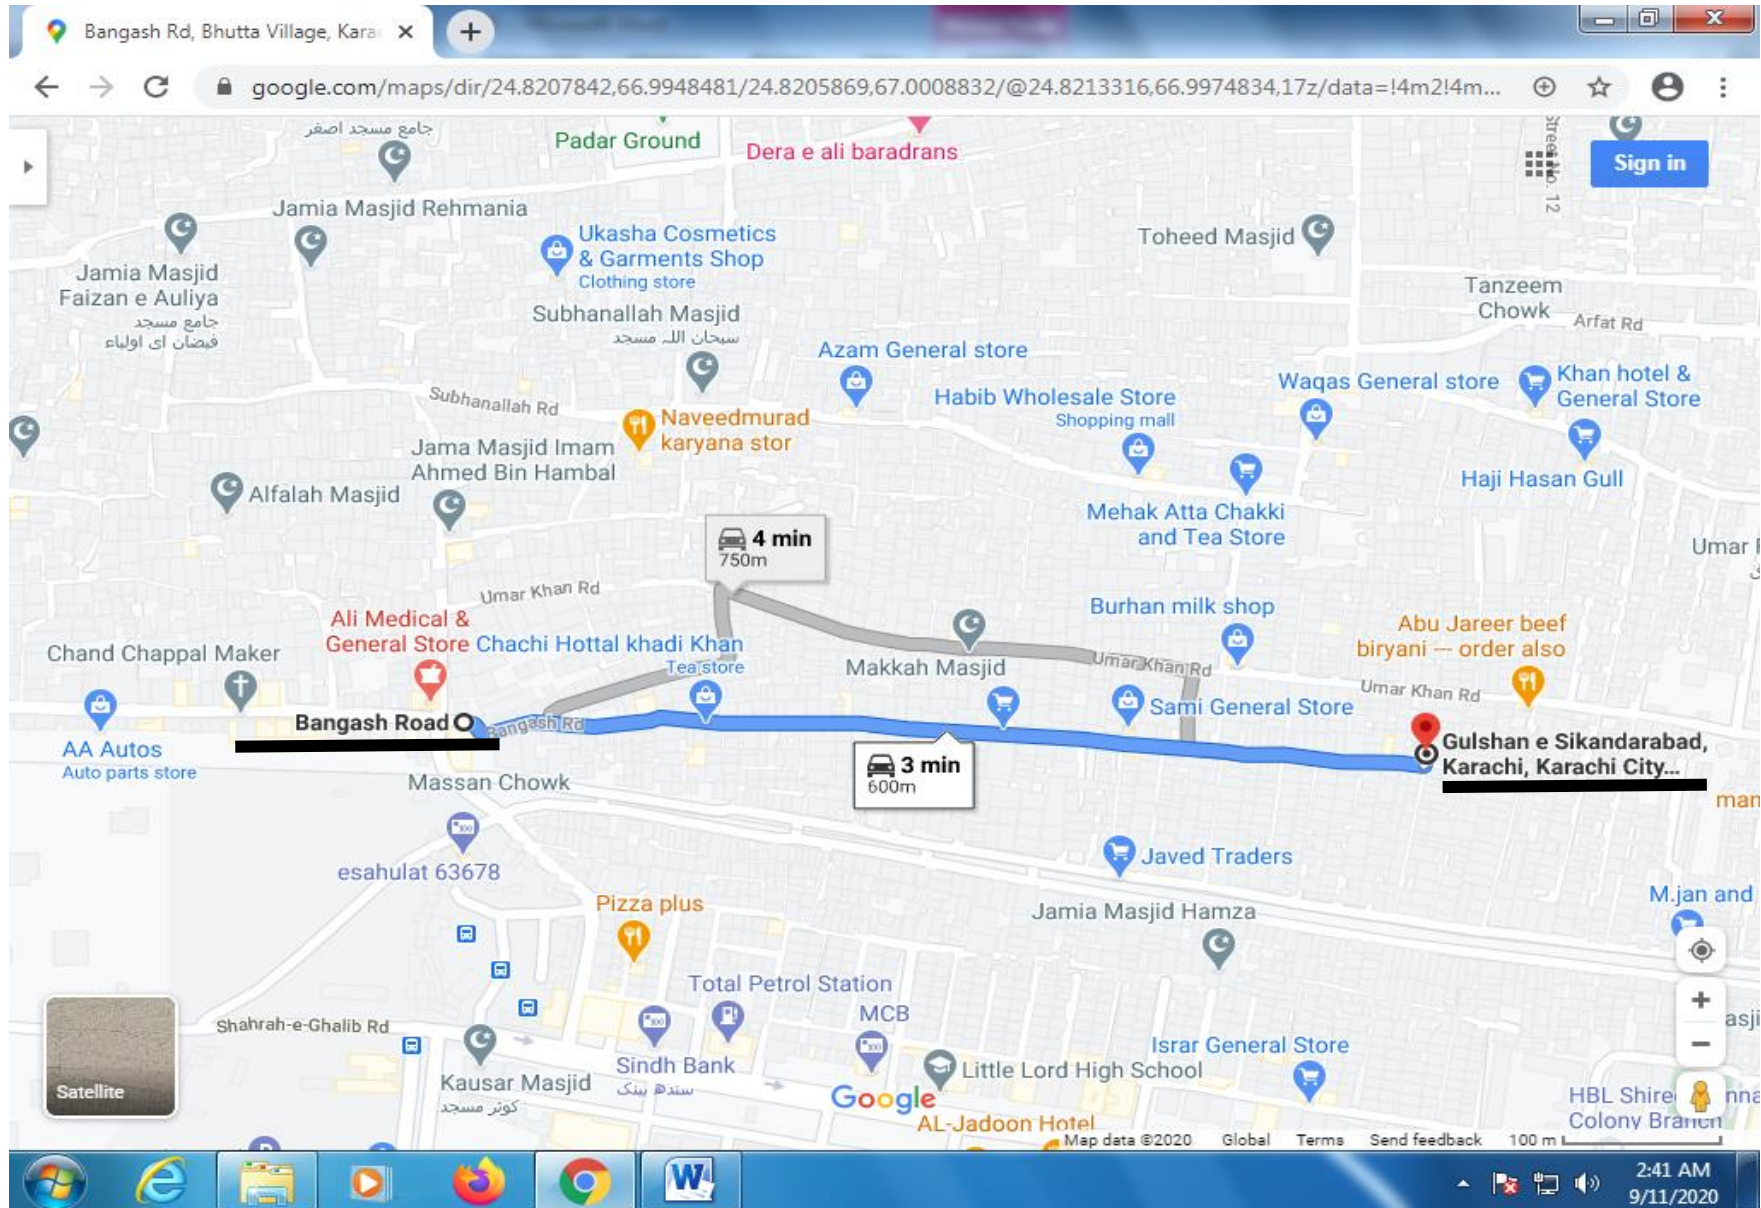

SR. NO. 78 TARA CHAND ROAD KEMARI (Banghas ROAD to Gulshan-e-Sikandarabad)