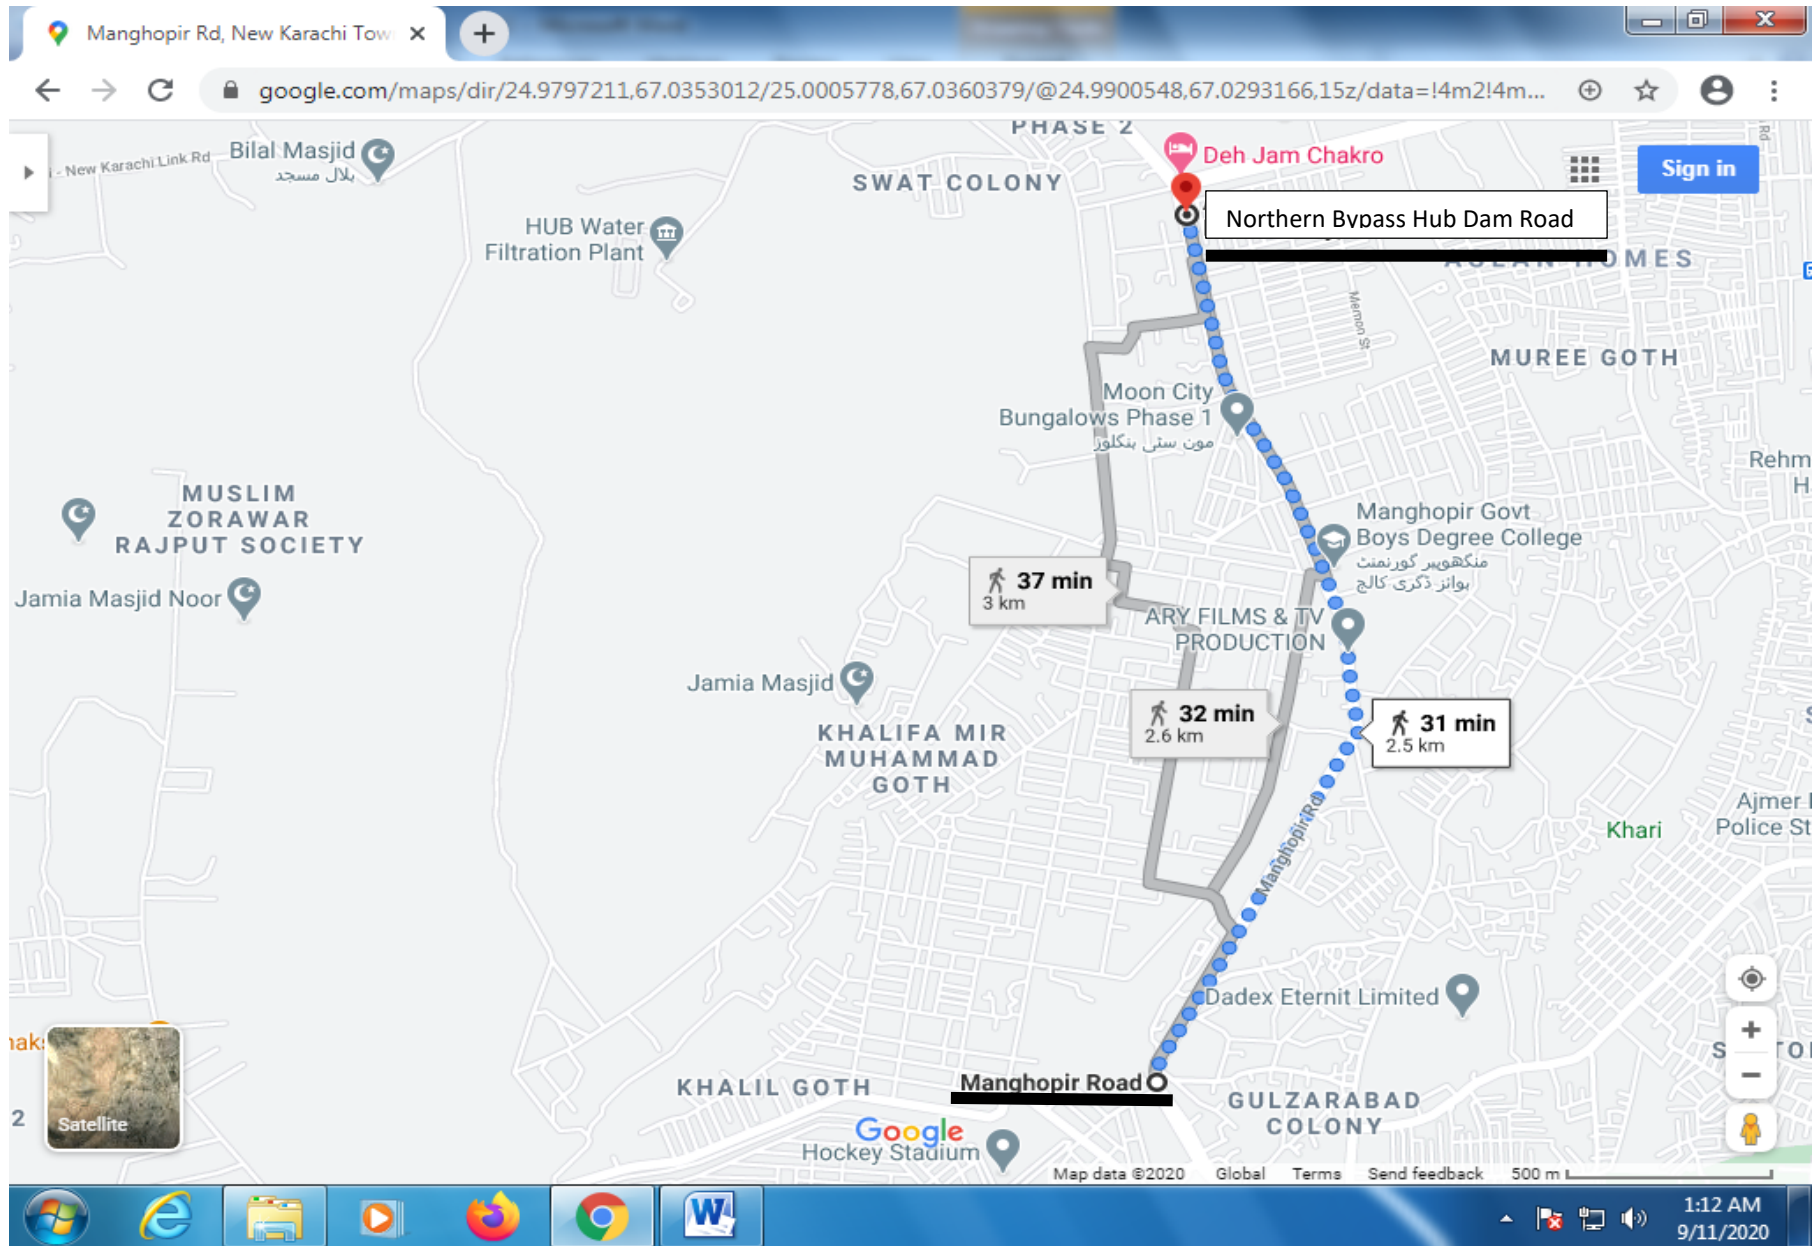

SR. NO. 52 MANGOPIR ROAD (Northern Bypass Hub Dam Road to Mangopir Road Surjani Road)