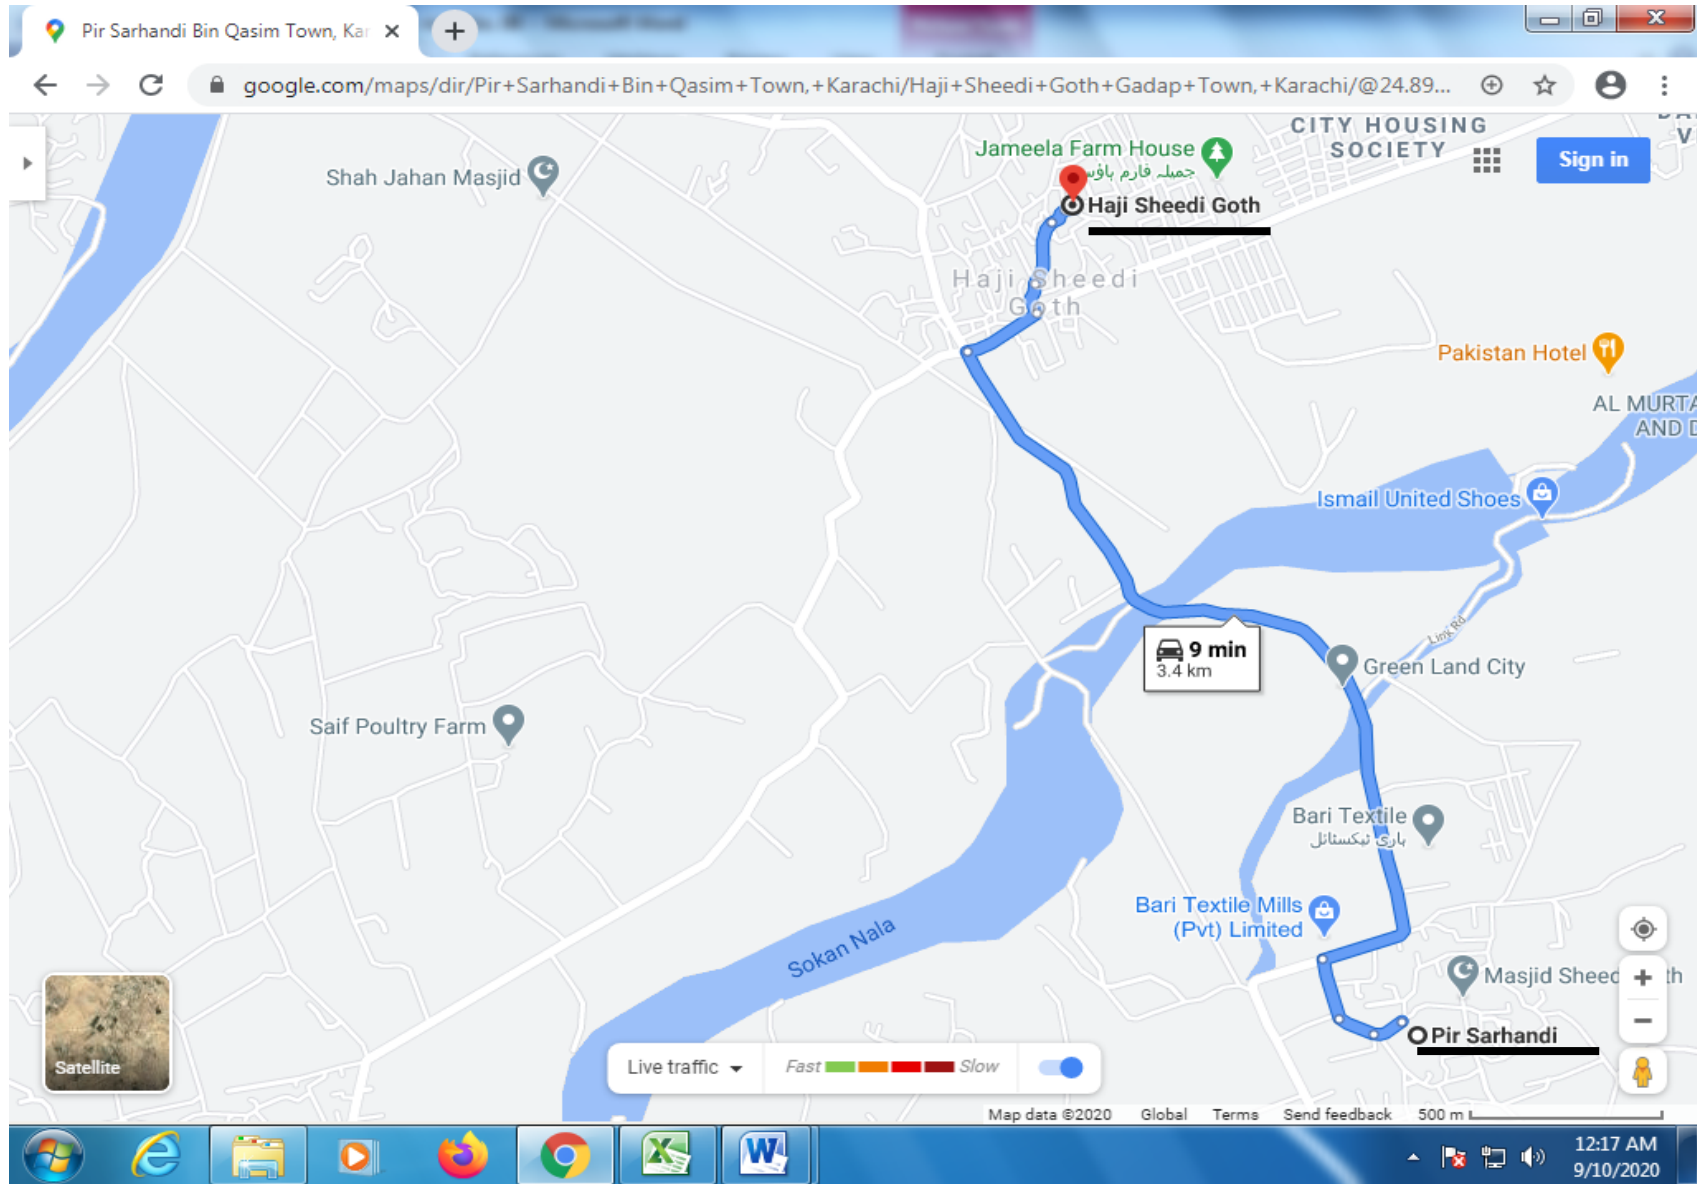

SR. NO. 100 FROM PEER SIRHANDI GOTH SHEEDI GOTH (FROM PEER SIRHANDI GOTH SHEEDI GOTH)