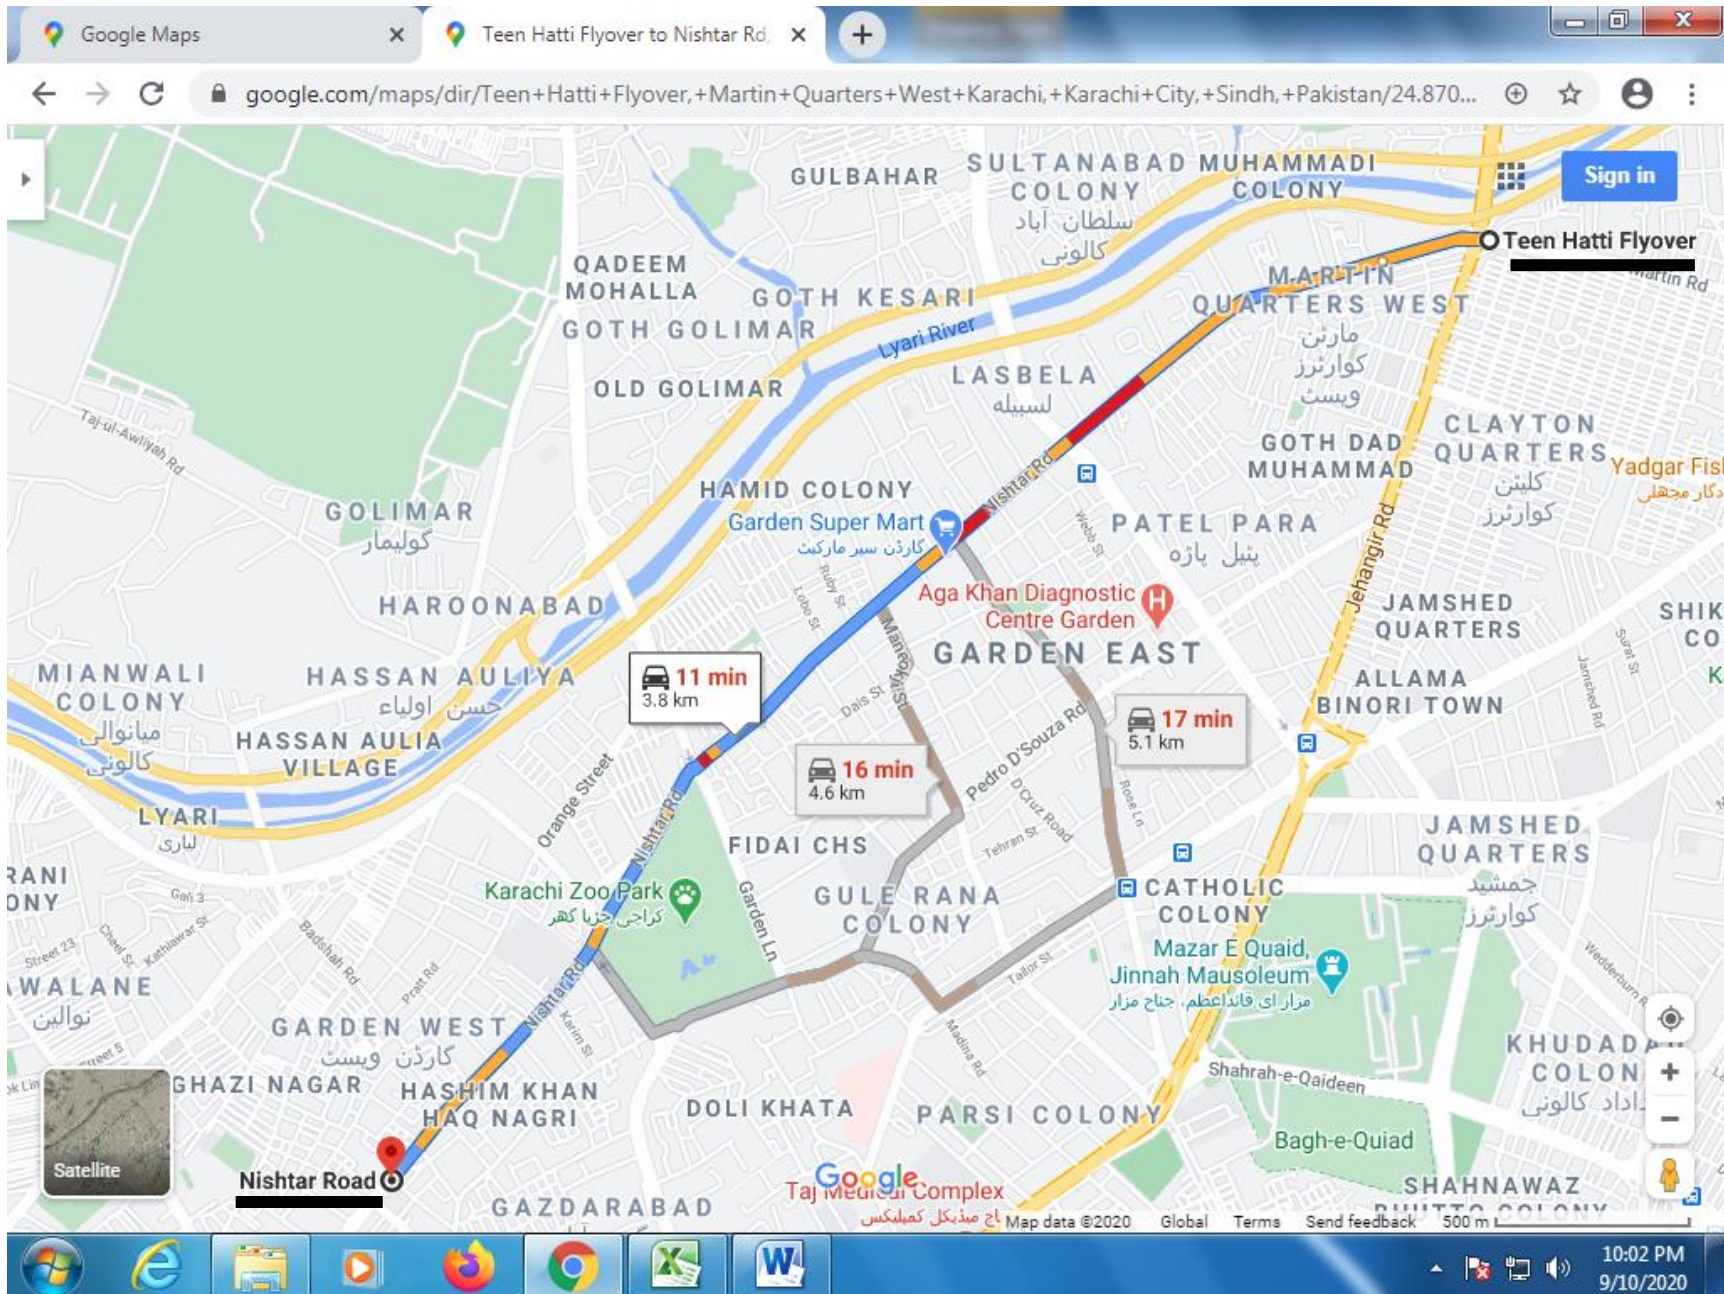

SR. NO. 16 PREEDY STREET (TIBET CENTER TO REGAL CHOWK)

SR. NO. 17 BLOCK 02 CLIFTON BILWAL CHOWRANGI (BILWAL CHOWRANGI TO CHINA TOWN)

SR. NO. 18 ROAD STREET OF BATH ISLAND (TEEN TALWAR TO AGHA'A SUPER MARKET)

SR. NO. 19 SHAHRAH-E-FAISAL (FROM METROPOLE HOTEL TO MALIR HALT)

SR. NO. 20 NISHTER ROAD (FROM TEEN HATTI TO NISHTAR ROAD)

SR. NO. 21 SIR SHAH SULEMAN ROAD (FROM NATIONAL STADIUM TO LIAQUATABAD NO.10)

SR. NO. 22 RASHID MINHAS ROAD (FROM SHAHRAH-E-FAISAL TO SOHRAB GOTH)