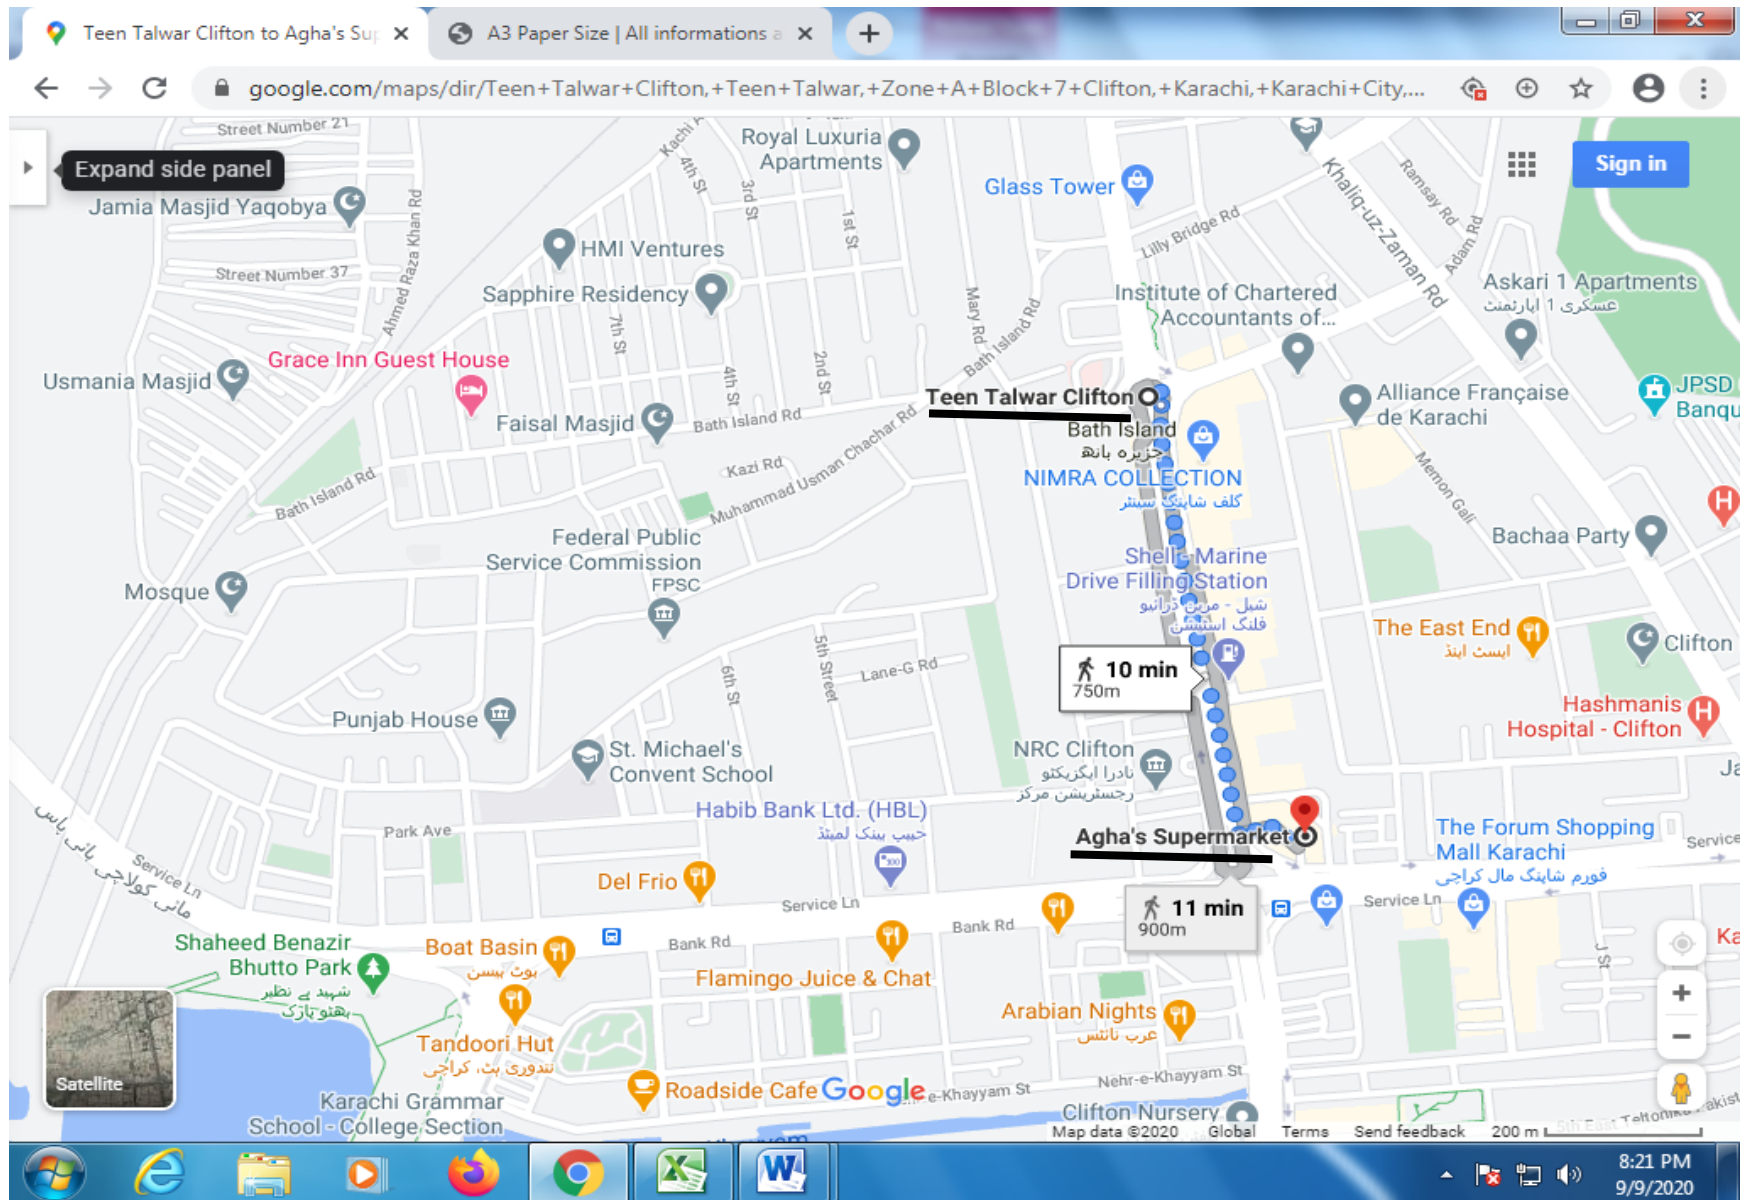

SR. NO. 16 PREEDY STREET (TIBET CENTER TO REGAL CHOWK)

SR. NO. 17 BLOCK 02 CLIFTON BILWAL CHOWRANGI (BILWAL CHOWRANGI TO CHINA TOWN)

SR. NO. 18 ROAD STREET OF BATH ISLAND (TEEN TALWAR TO AGHA'A SUPER MARKET)