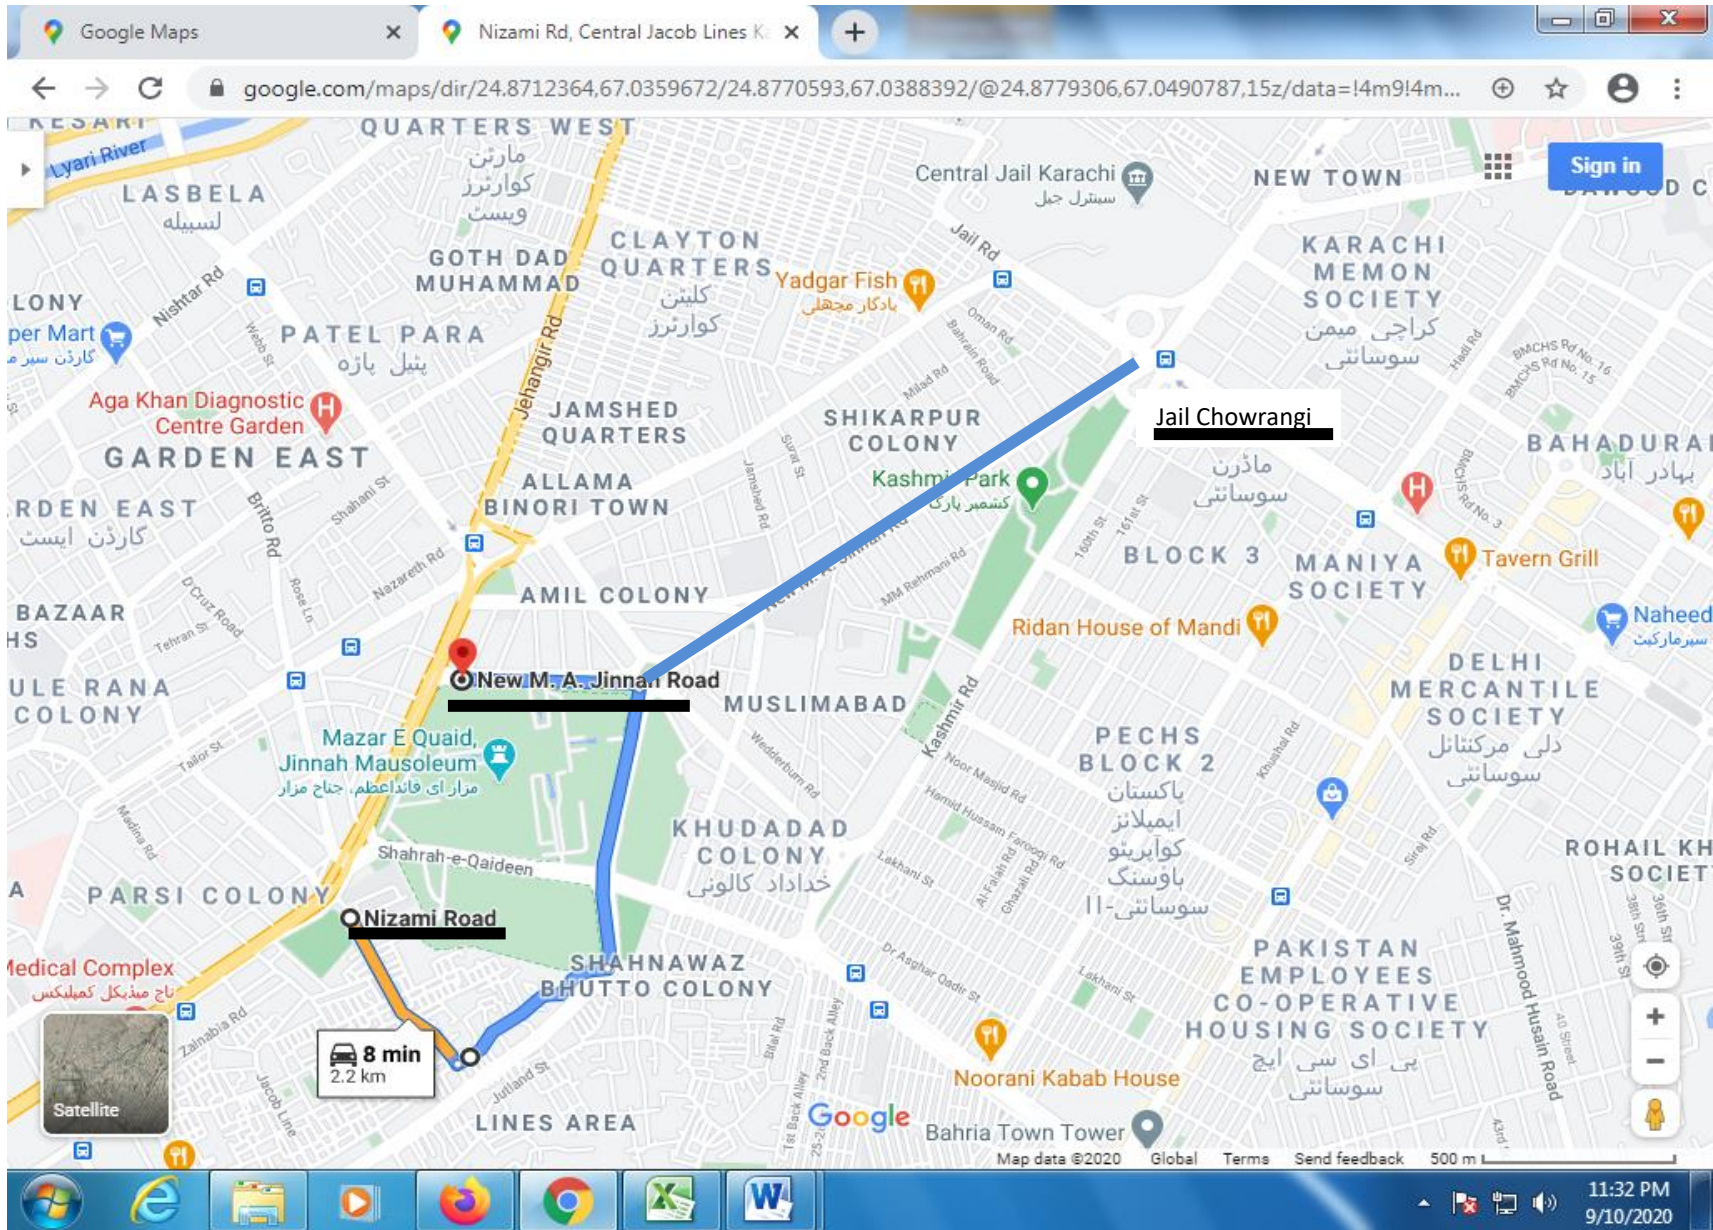

SR. NO. 34 RANGER OFFICE VIA EHTISHAM-UL-MASJID TO TELEPHONE OFFICE NIZAMI ROAD LINES AREA (NEW M.A JINNAH ROAD TO JAIL CHOWRANGI)