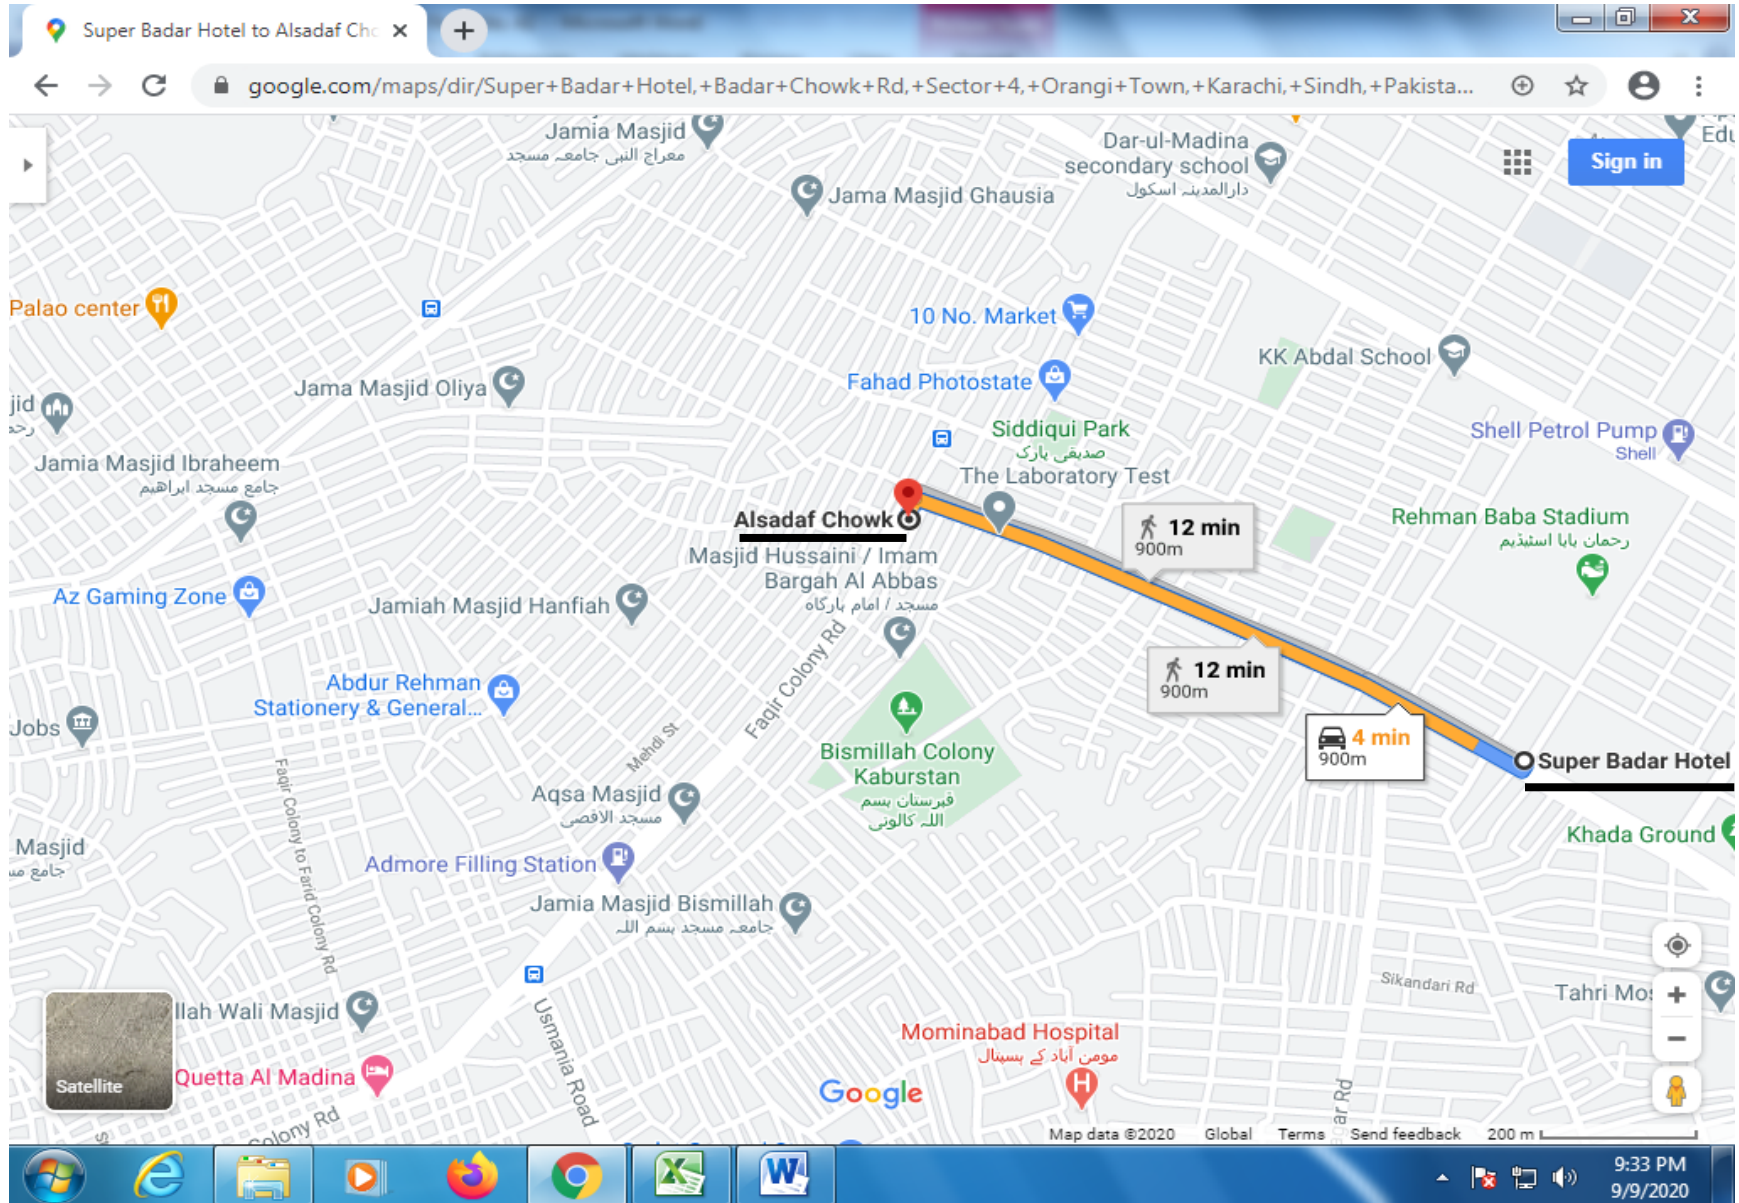

SR NO. 54 STADIUM ROAD (BADAR CHOWK TO ALSADAF CHOWK)