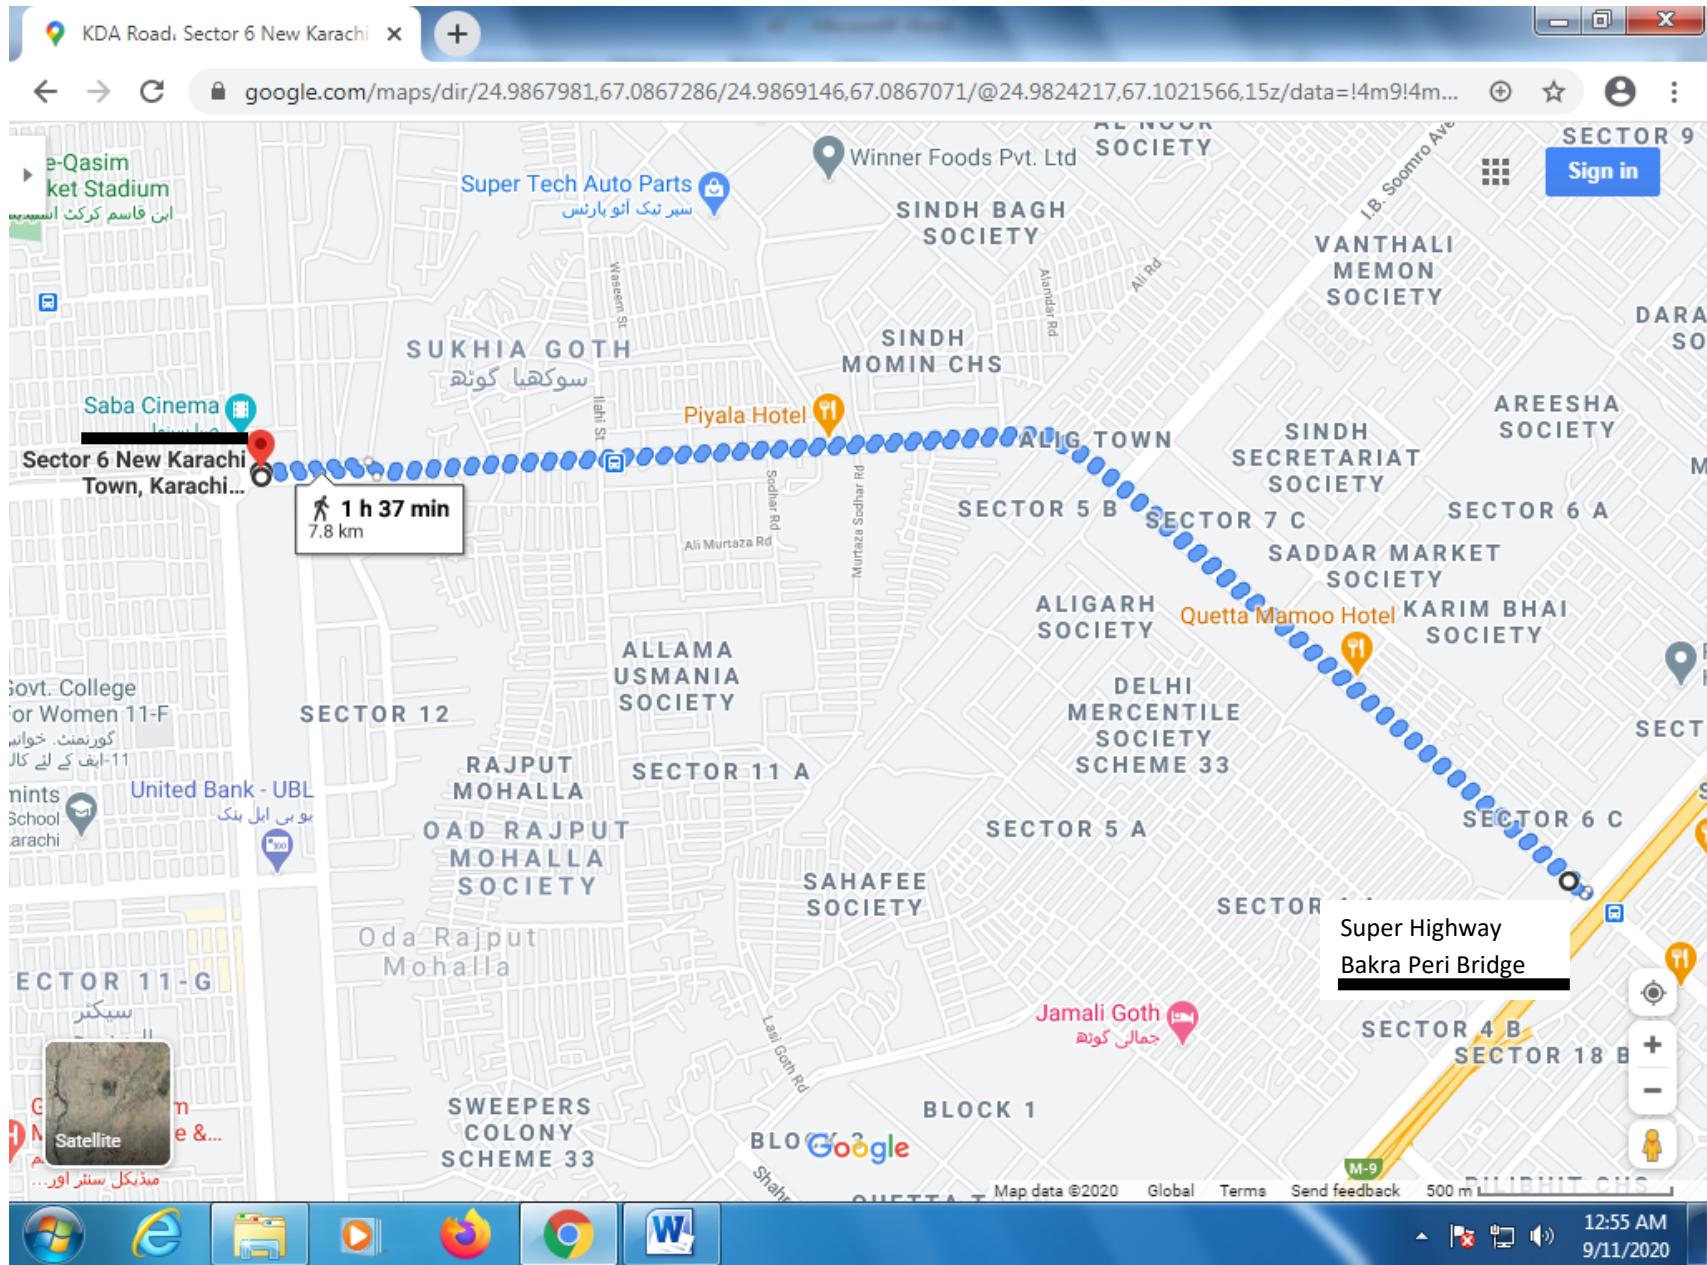

SR. NO. 30 JAIL AROUND ROAD (JAIL ROUNDABOUT TO TEEN HATTI)

SR. NO. 31 MAIN LAL SHAHBAZ QALANDAR ROAD MEHMOODABAD (National Medical Center To Mehmoodabad Signal)

SR. NO. 32 MAIN JUNEJO TOWN ROAD MANZOOR COLONY (JUNEJO TOWN TO MANZOOR COLONY)

SR. NO. 38 MEDI CARE HOSPITAL TO SHARFABAD ROUNDABOUT (FROM MEDICAL HOSPITAL TO SHARFABAD MOSQUE)

SR. NO. 39 NEW TOWN POLICE STATION TO PIB COLONY ROAD (FROM NEW TOWN POLICE STATION TO PIB COLONY ROAD)

SR. NO. 40 ROAD BEHIND CHANDNI CHOWK (DOW LAB TO CBP BOOK PAK-LARGET ONLINE)

SR. NO. 41 SHAHRAH-E-IBN-E-SINA (FROM LIAQUATABAD NO. 10 TO ORANGI NALLAH BRIDGE)

SR. NO. 43 S.M. TAUFIQ ROAD (TEEN HATTI TO KARIMABAD BRIDGE)

SR. NO. 45 SHAHRAH-E-NOOR JAHAN (ABDULLAH GIRLS COLLEGE TO QALANDERIA CHOWK)

SR. NO. 46 SHAH WALIULAH (NAGAN CHOWRANGI BRIDGE TO SOHRAB GOTH)

SR. NO. 47 7000 Road (SABA CINEMA TO SUPER HIGHWAY BAKRA PERI BRIDGE)