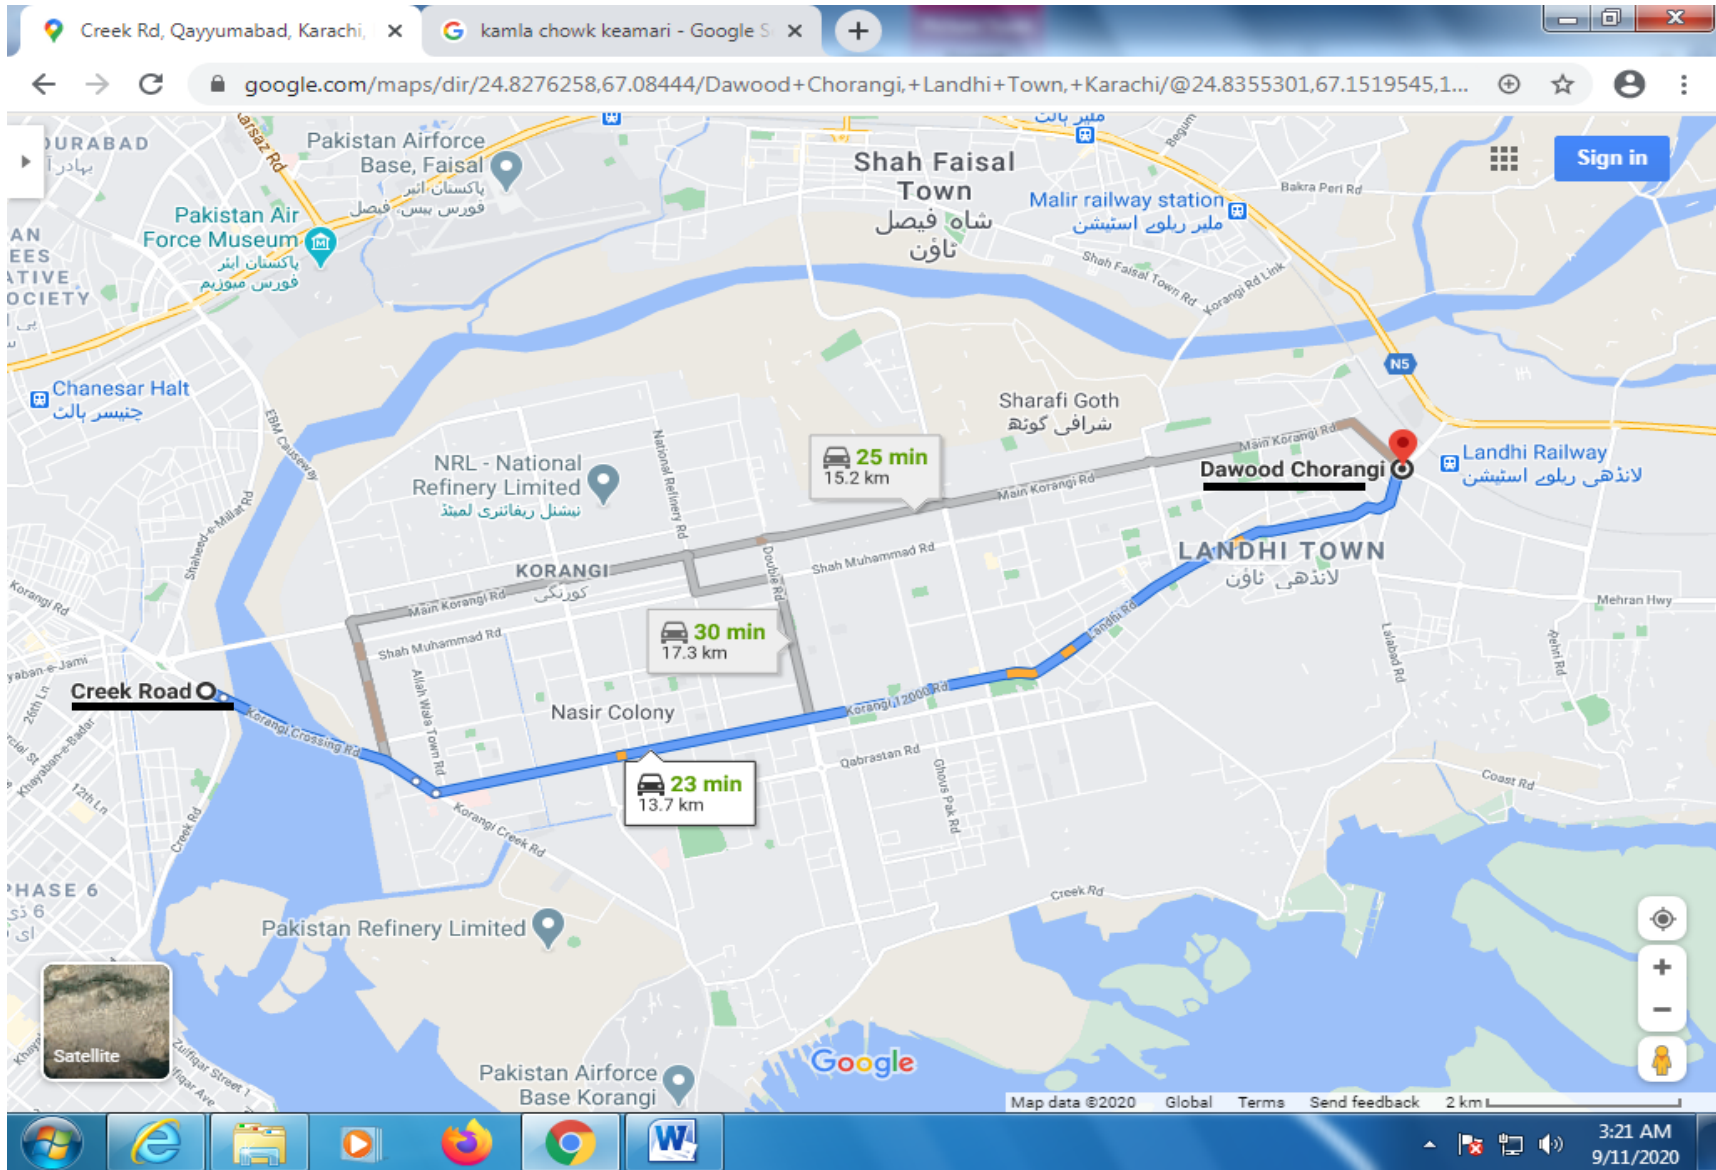

SR. NO. 85 RAJA SAHIB MEHMOODABAD ROAD (12000 ROAD) LANDHI (FROM QAYYUMABAD TO DAWOOD CHOWRANGI)