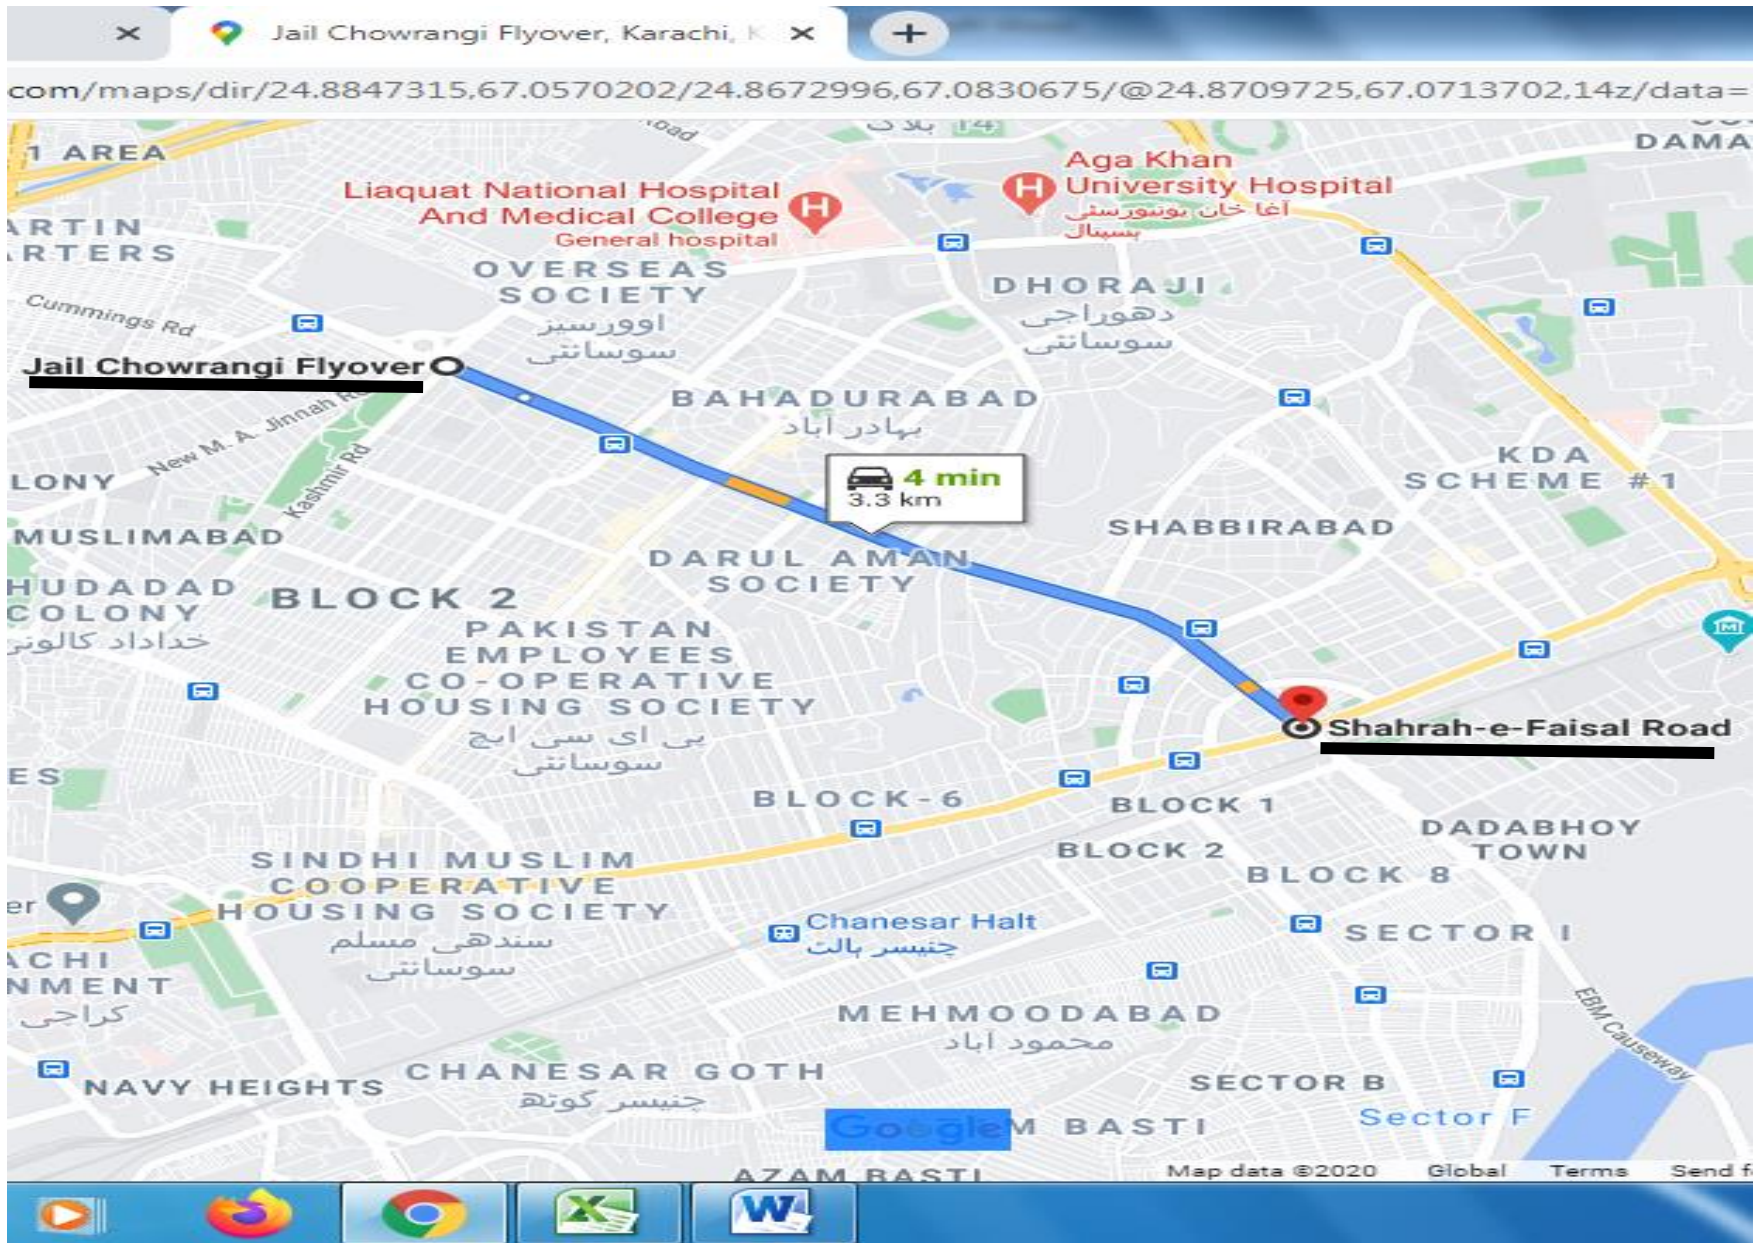

SR. NO. 19 SHAHRAH-E-FAISAL (FROM METROPOLE HOTEL TO MALIR HALT)

SR. NO. 20 NISHTER ROAD (FROM TEEN HATTI TO NISHTAR ROAD)

SR. NO. 21 SIR SHAH SULEMAN ROAD (FROM NATIONAL STADIUM TO LIAQUATABAD NO.10)

SR. NO. 22 RASHID MINHAS ROAD (FROM SHAHRAH-E-FAISAL TO SOHRAB GOTH)

SR. NO. 23 ABUL ISPHANI ROAD (FROM UNIVERSITY ROAD TO SUPER HIGHWAY)

SR. NO. 24 SHABBIR AHMED USMANI ROAD (YASEENABAD BRIDGE TO ABUL HASSANI – BHAYANI HEIGHTS)

SR. NO. 25 SHAHEED-E-MILLAT ROAD (FROM JAIL R/A TO SHAHRAH-E-FAISAL)