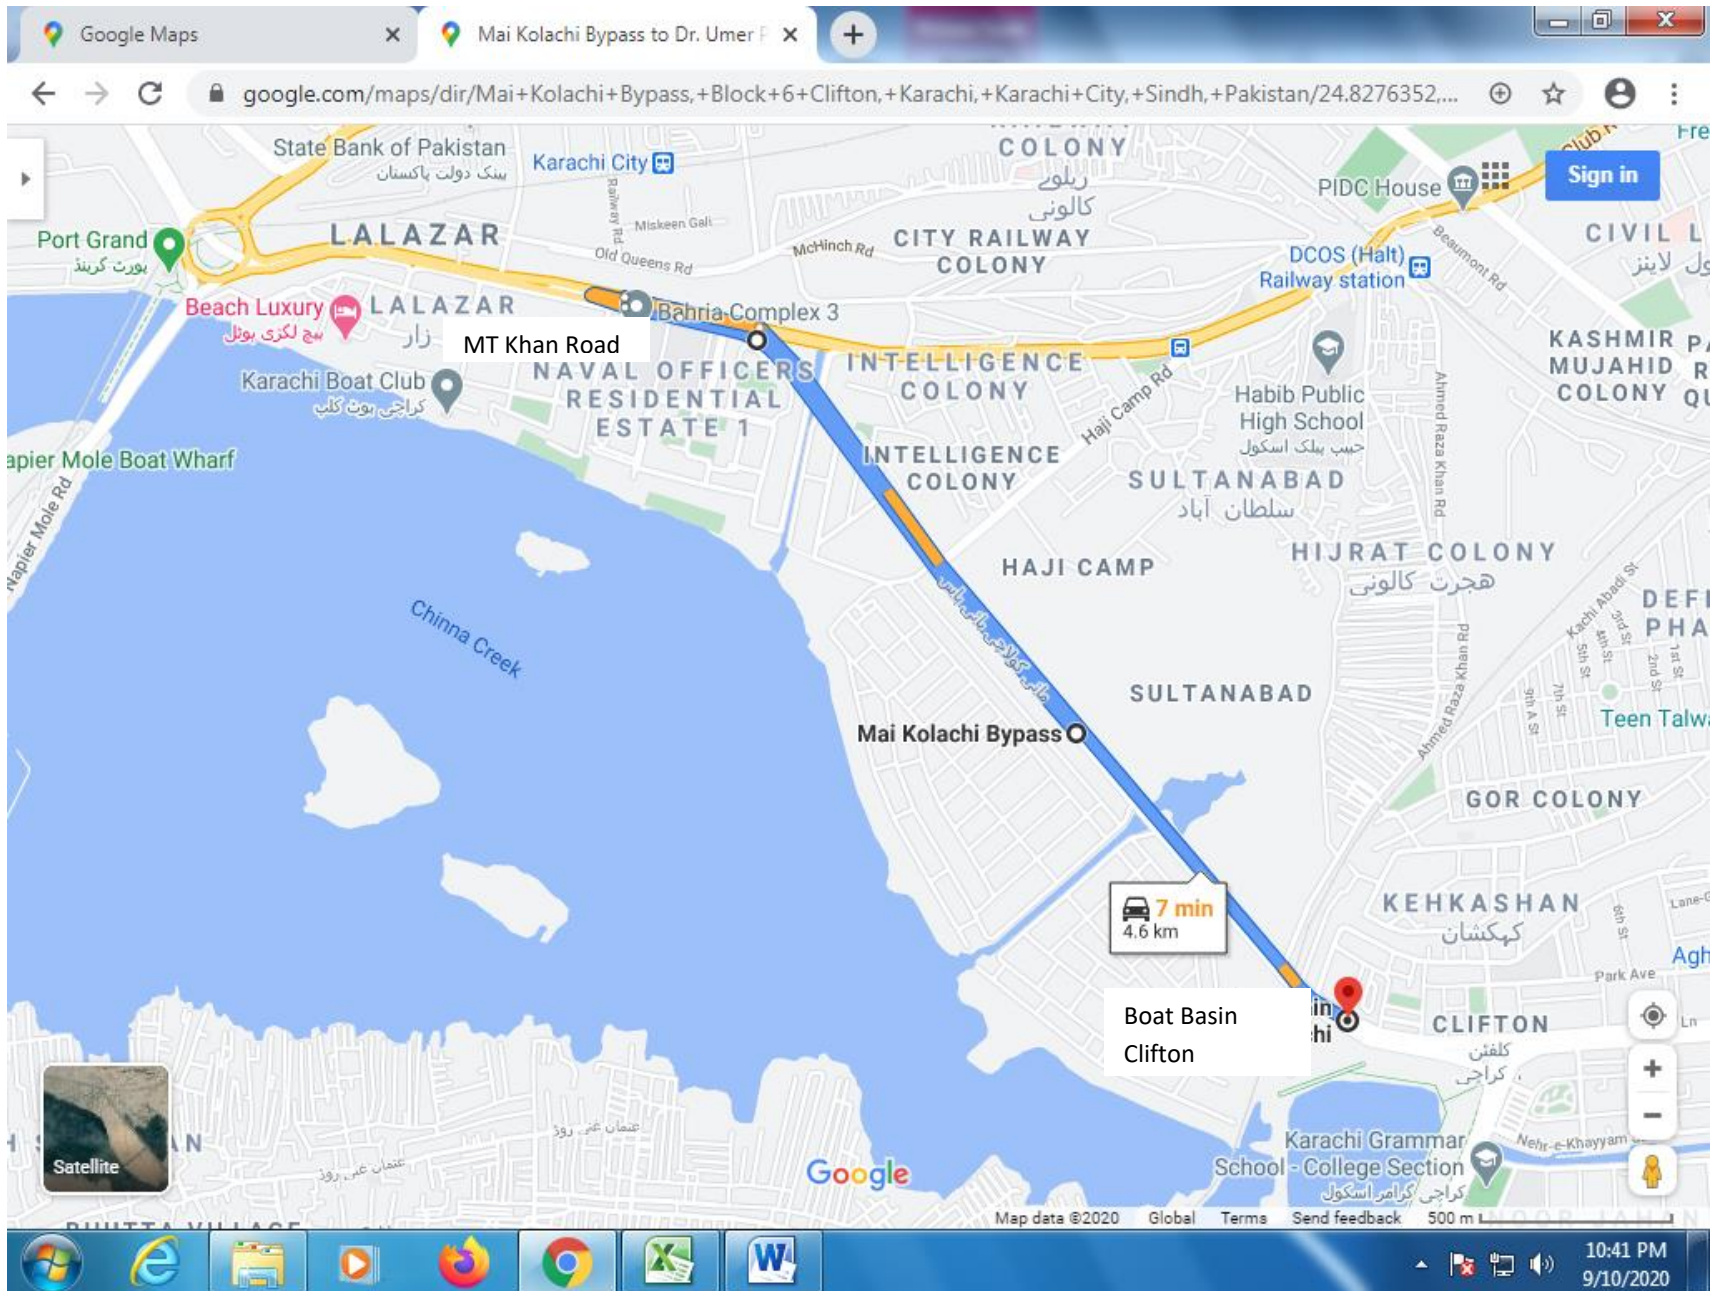

SR. NO. 28 MAI KOLACHI ROAD (FROM BOAT BASIN ROAD TO M.T KHAN ROAD)