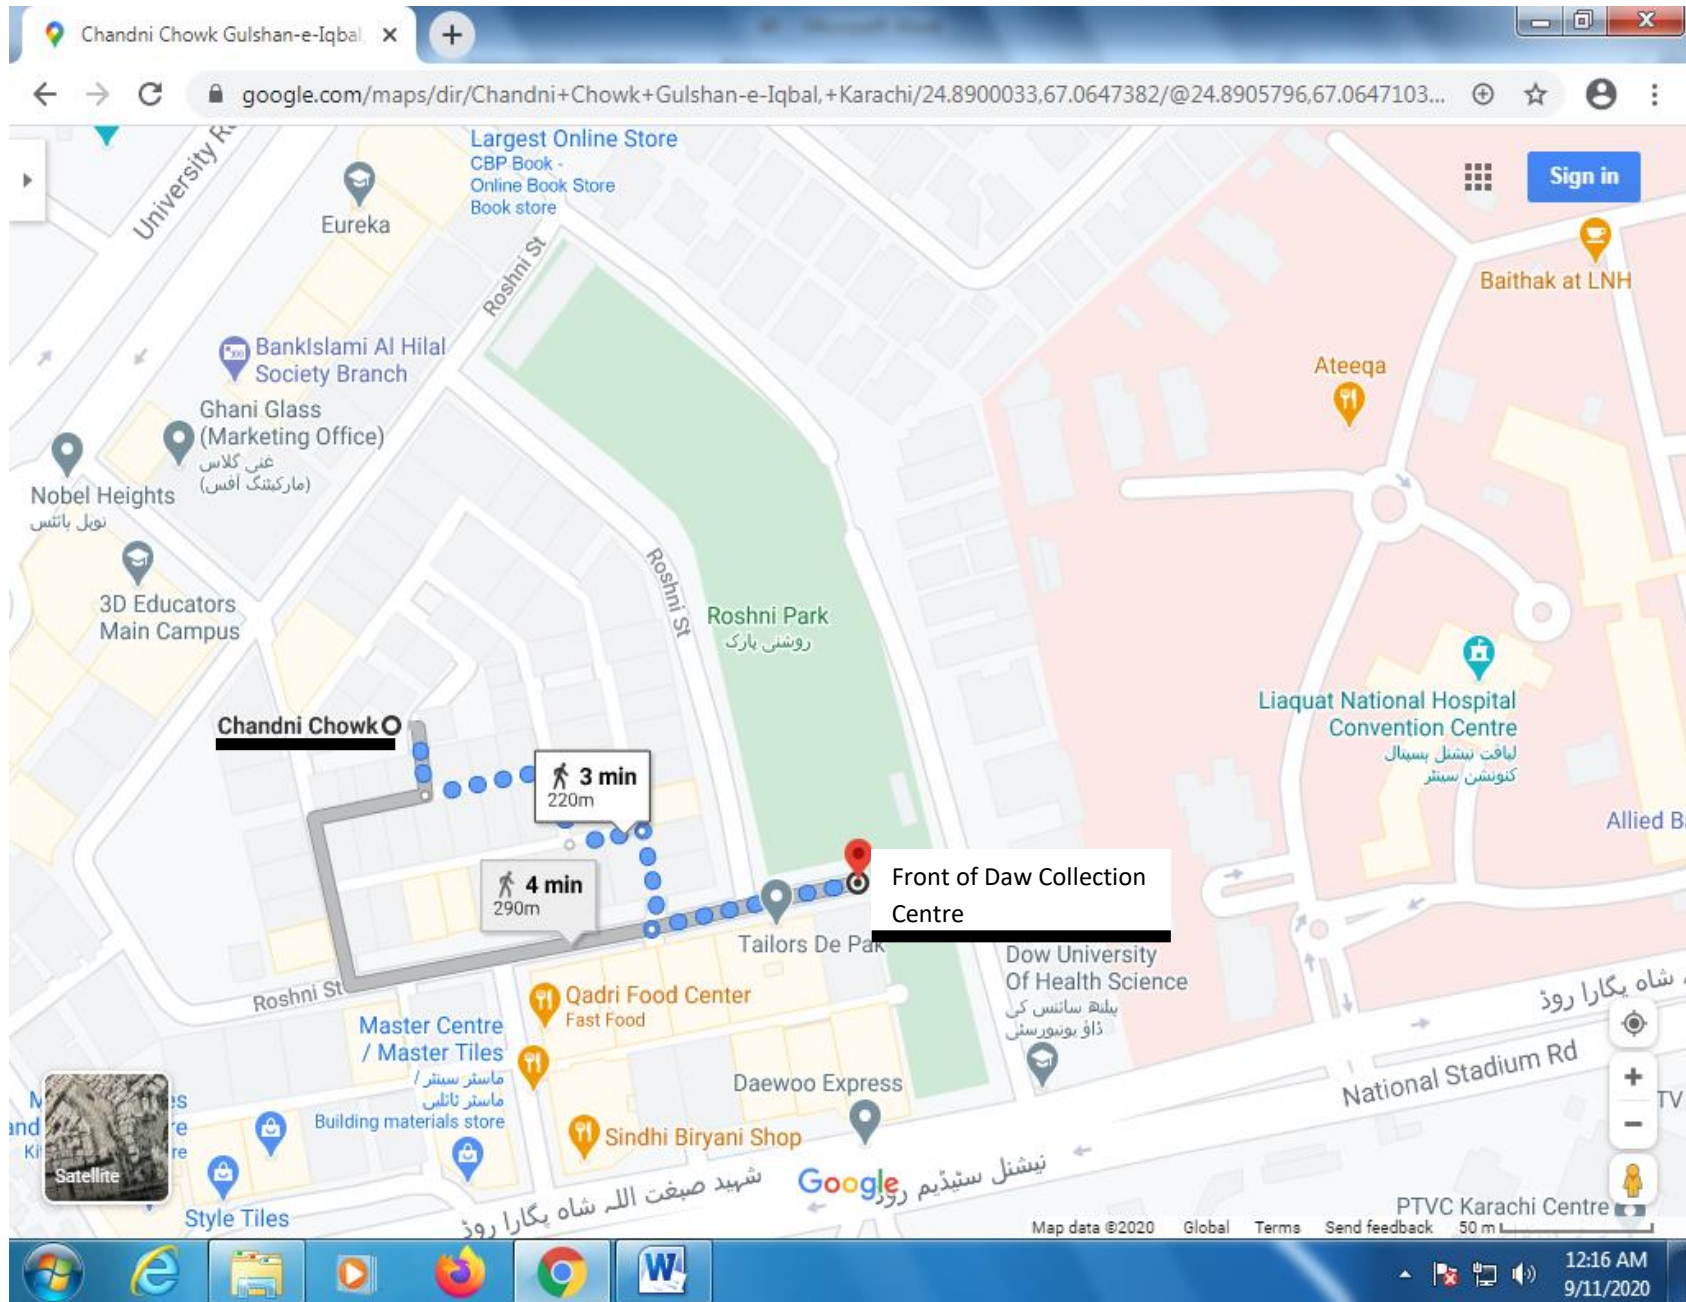

SR. NO. 40 ROAD BEHIND CHANDNI CHOWK (DOW LAB TO CBP BOOK PAK-LARGET ONLINE)