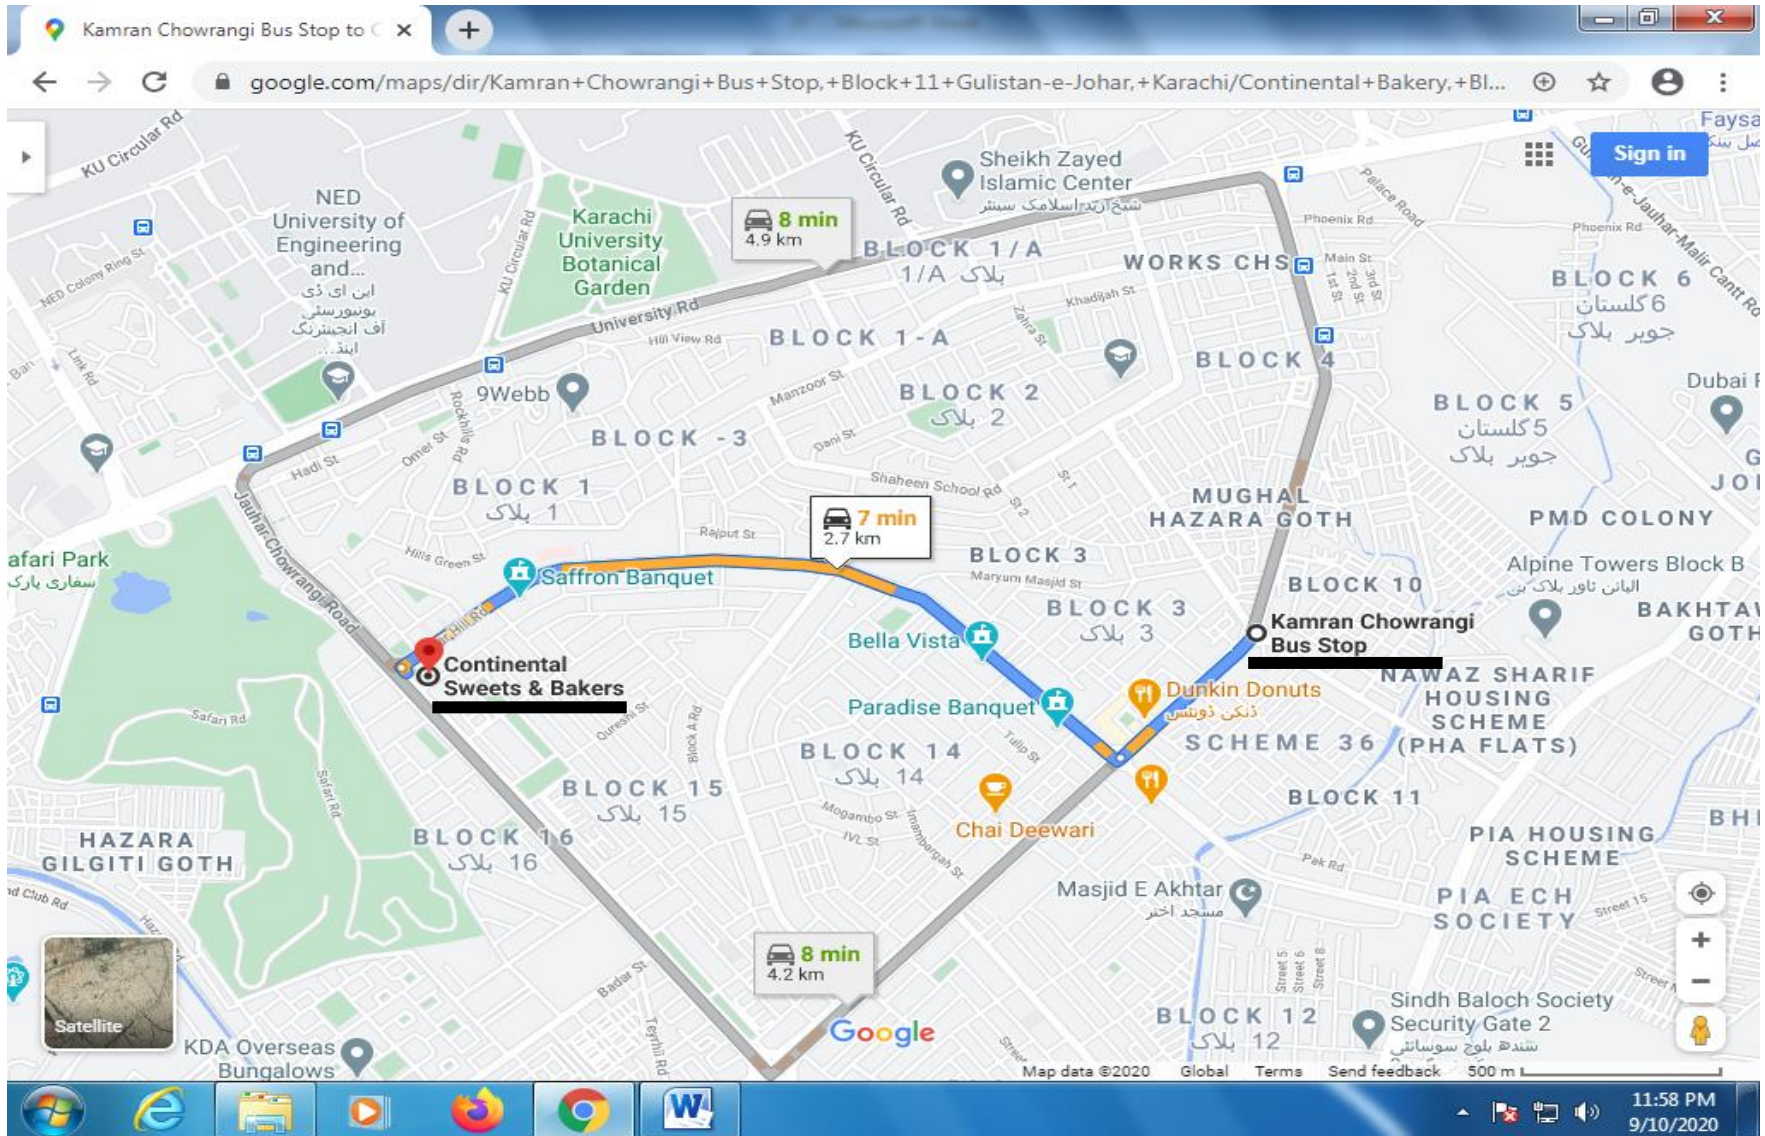

SR. NO. 30 JAIL AROUND ROAD (JAIL ROUNDABOUT TO TEEN HATTI)

SR. NO. 31 MAIN LAL SHAHBAZ QALANDAR ROAD MEHMOODABAD (National Medical Center To Mehmoodabad Signal)

SR. NO. 32 MAIN JUNEJO TOWN ROAD MANZOOR COLONY (JUNEJO TOWN TO MANZOOR COLONY)

SR. NO. 38 MEDI CARE HOSPITAL TO SHARFABAD ROUNDABOUT (FROM MEDICAL HOSPITAL TO SHARFABAD MOSQUE)

SR. NO. 39 NEW TOWN POLICE STATION TO PIB COLONY ROAD (FROM NEW TOWN POLICE STATION TO PIB COLONY ROAD)