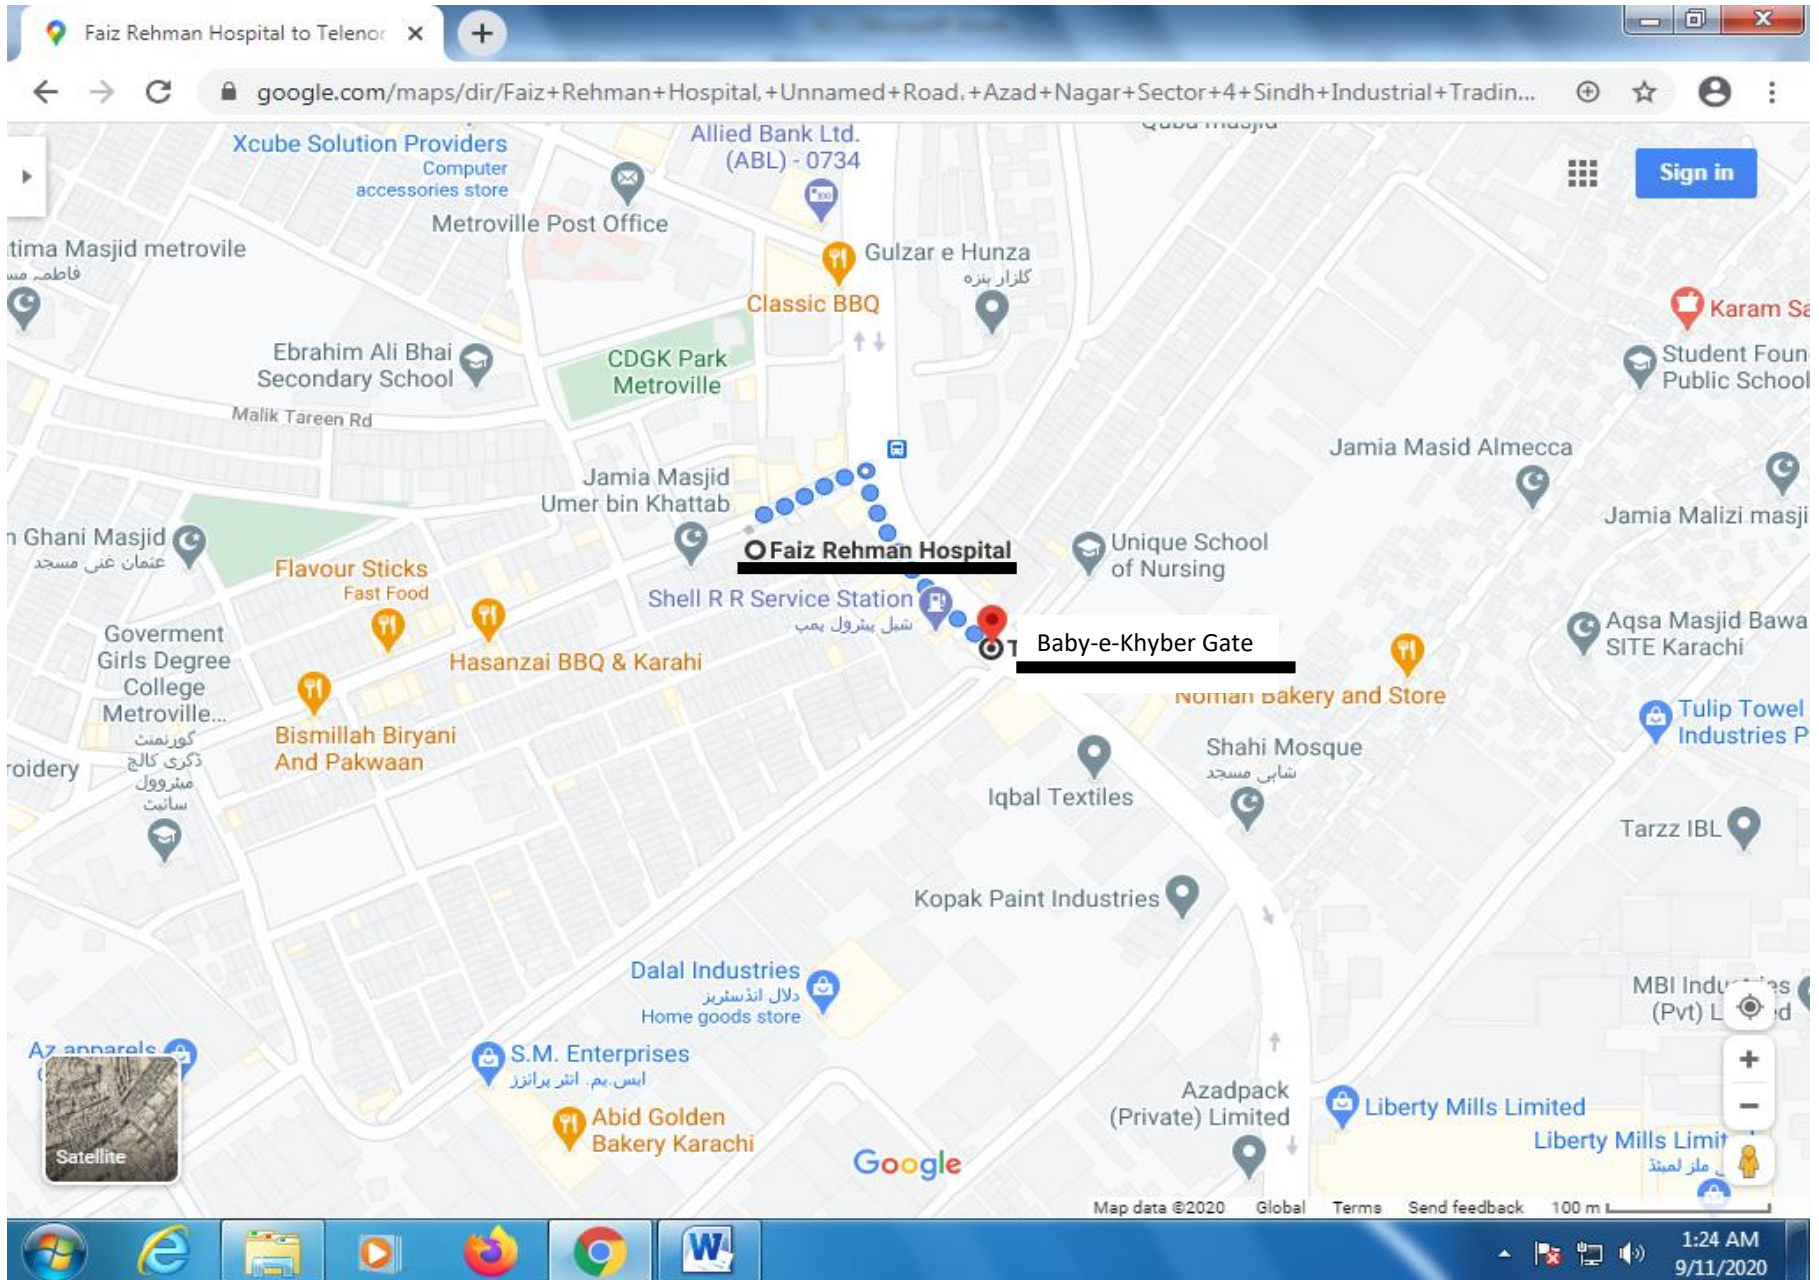

SR. NO. 53 FAIZUR REHMAN ROAD UC-4, (FROM FAIZUR REHMAN HOSPITAL TO KHYBAR GATE)