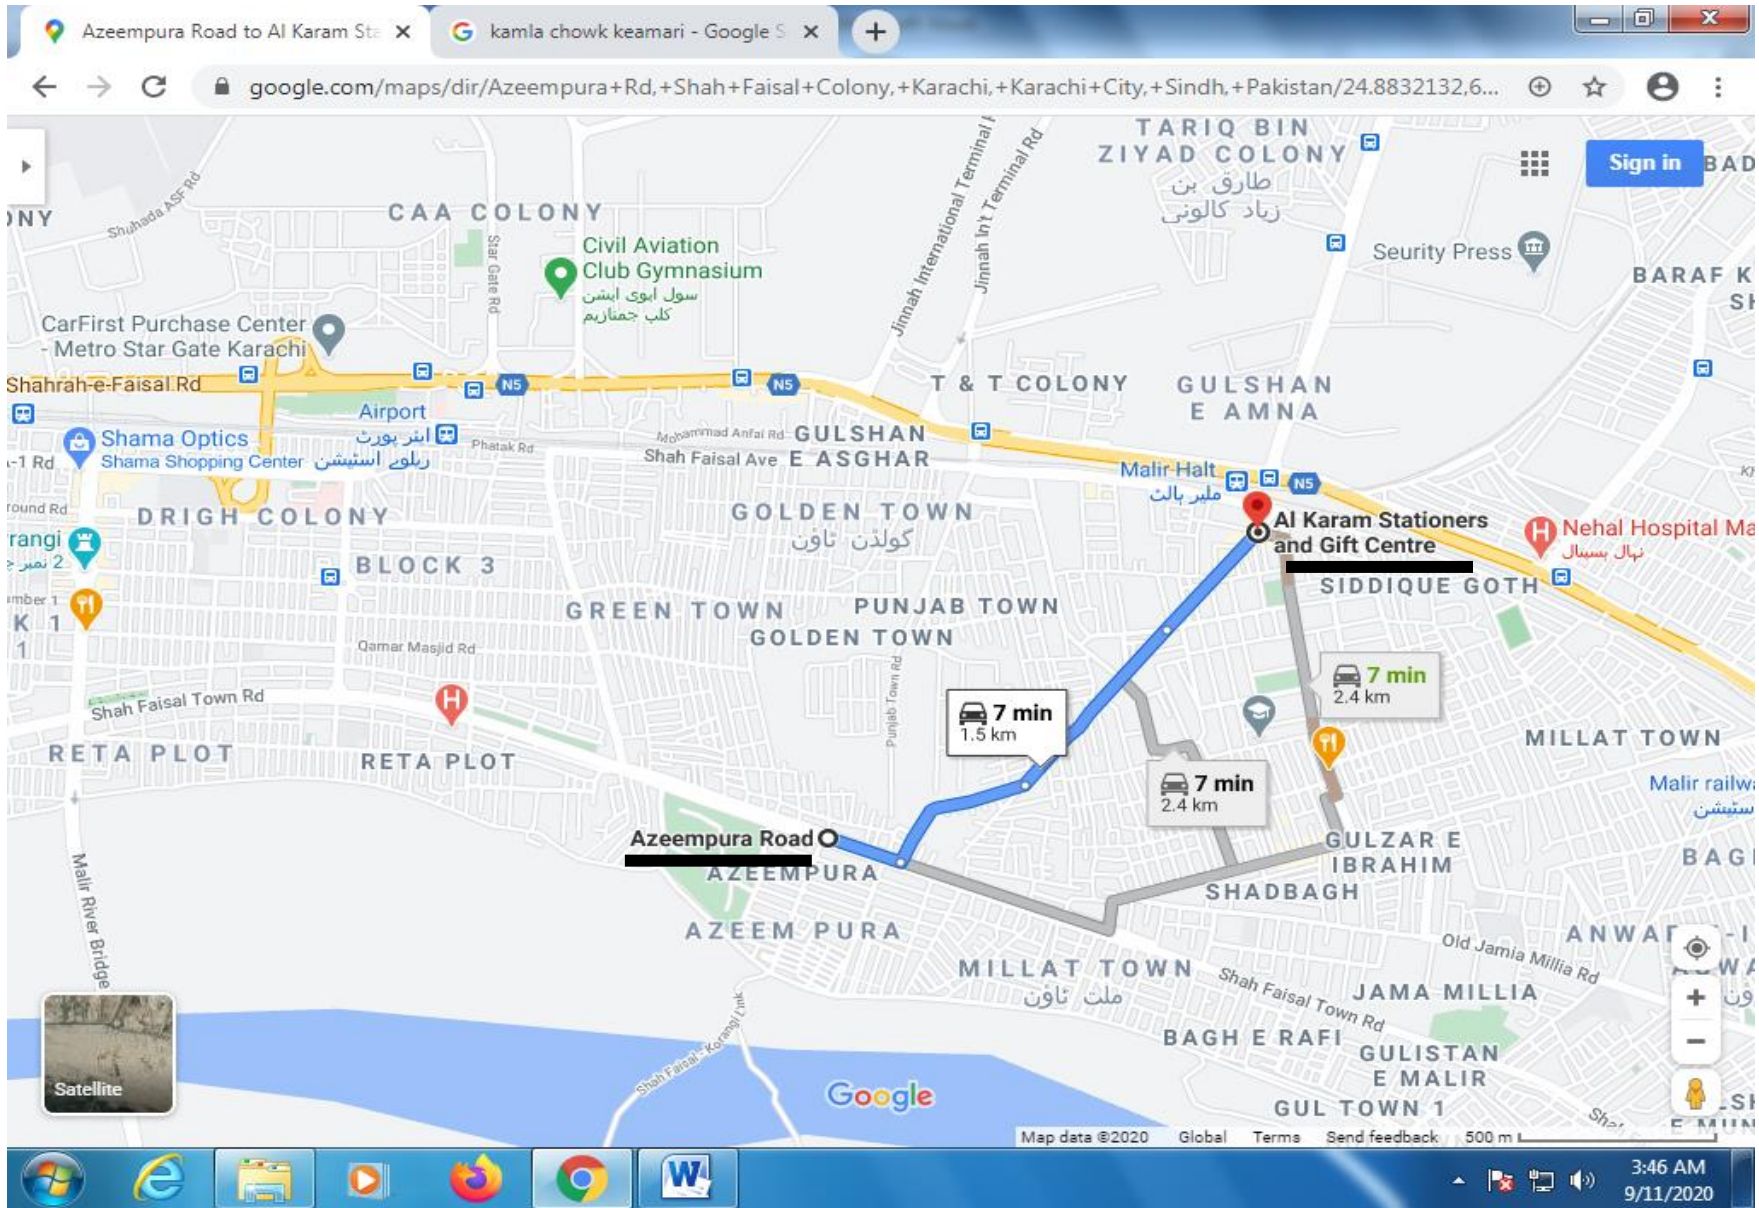

SR. NO. 94 ROAD FROM MAIN AZEEM PURA ROAD VIA MUSTAFI MASJID TO MALIR HALT (FROM AZEEMPURA GRAVEYARD TO MALIR HALT STOP)