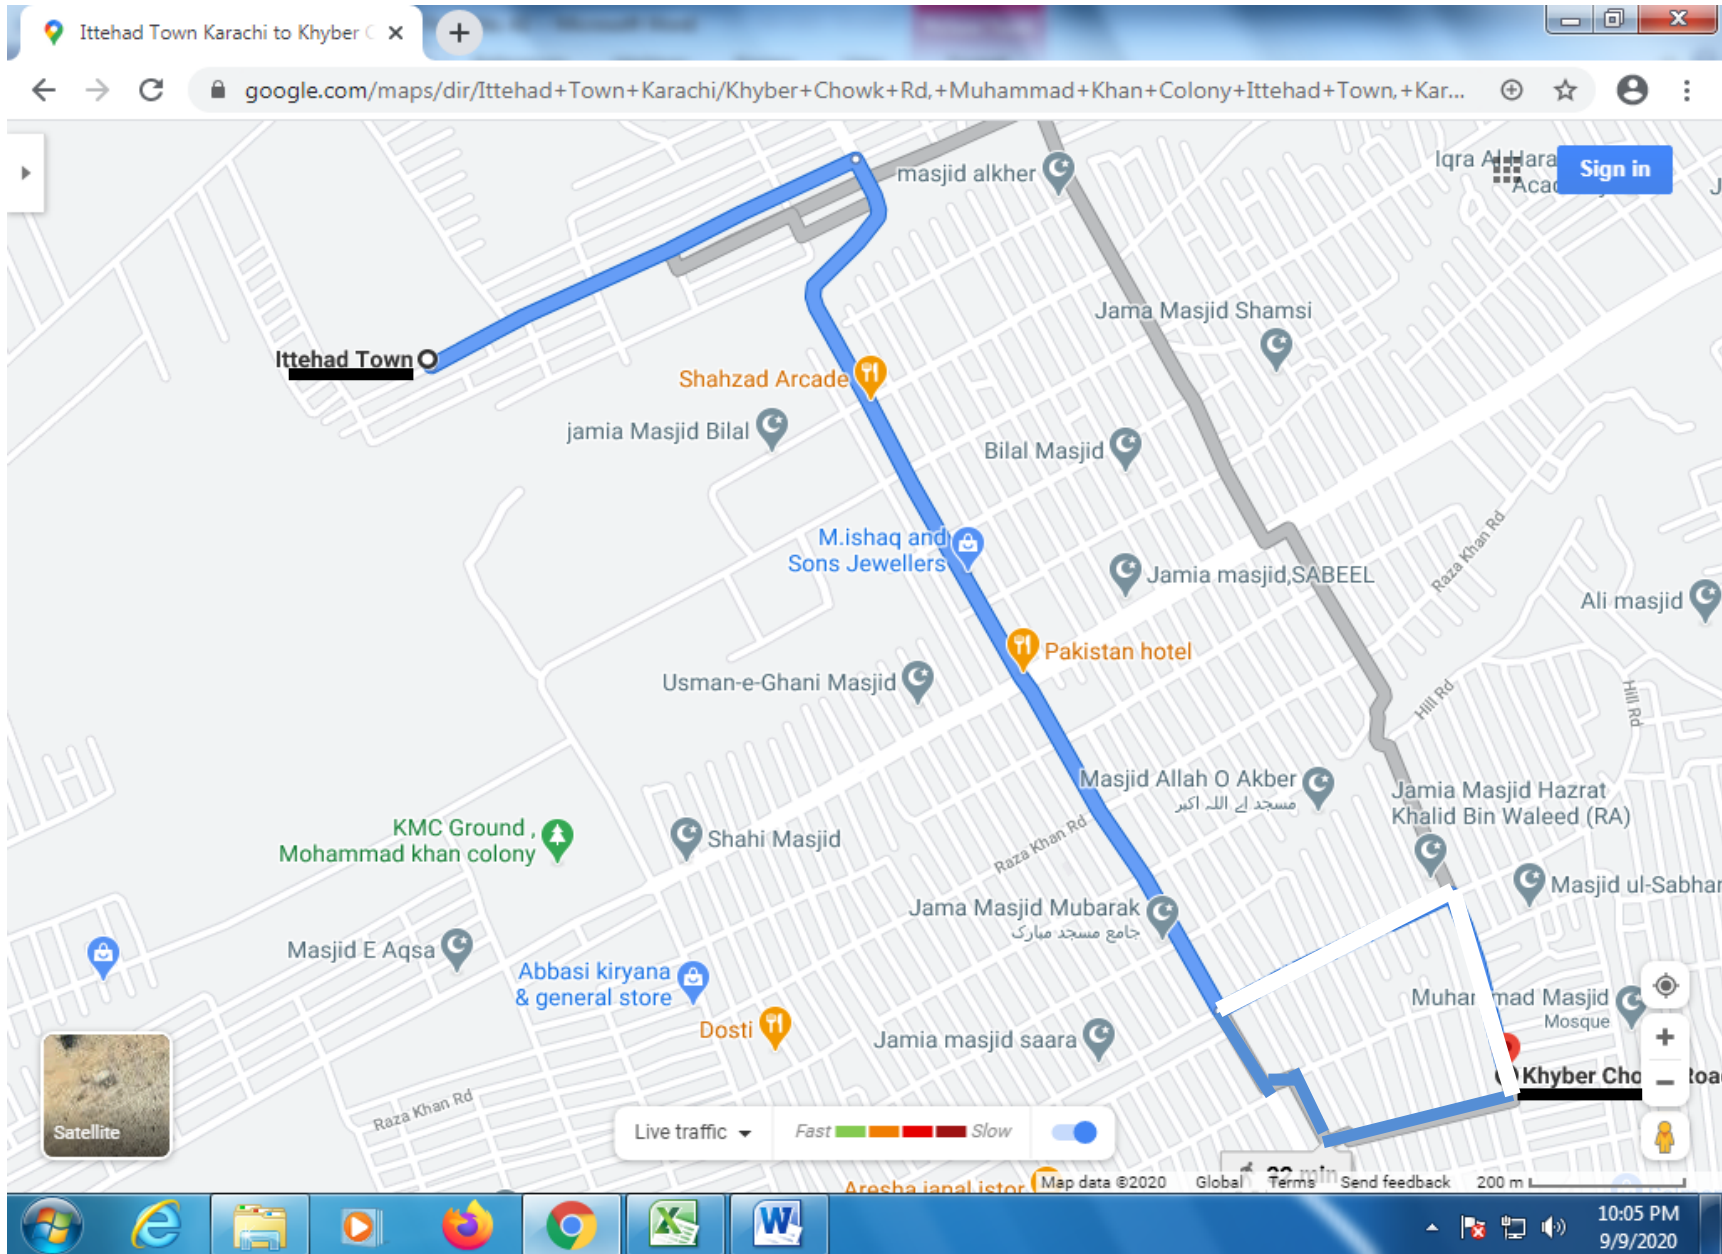

SR. NO.55 DAK KHANA ROAD (FROM SITE MAIN ROAD TO GOVT. HOSPITAL)

SR. NO. 56 70 WIDE ROAD CHOWDRI SCHOOL TO POST OFFICE UC-6 (FROM ATTACK PETROL PUMP TO SINDH INDUSTRIAL TRADING ESTATE KARACHI)

SR. NO. 57 MASJID ROAD (Banaras Bazar Road to BABAR-E-KHBER)

SR. NO. 58 LINK ROAD OF UC-2 TO MANGHOPIR ROAD (FROM MANGHOPIR ROAD TO QASBA MARKET)

SR. NO. 59 MAIN ROAD OF SHERSHA (Sher Shah Mor to Sher Shah Colony)

SR. NO. 60 ITEHAD TOWN ROAD FROM O PENAL TO KHYBER CHOWK (FROM MAKKI MASJID KHYBER CHOWK BUS STOP)