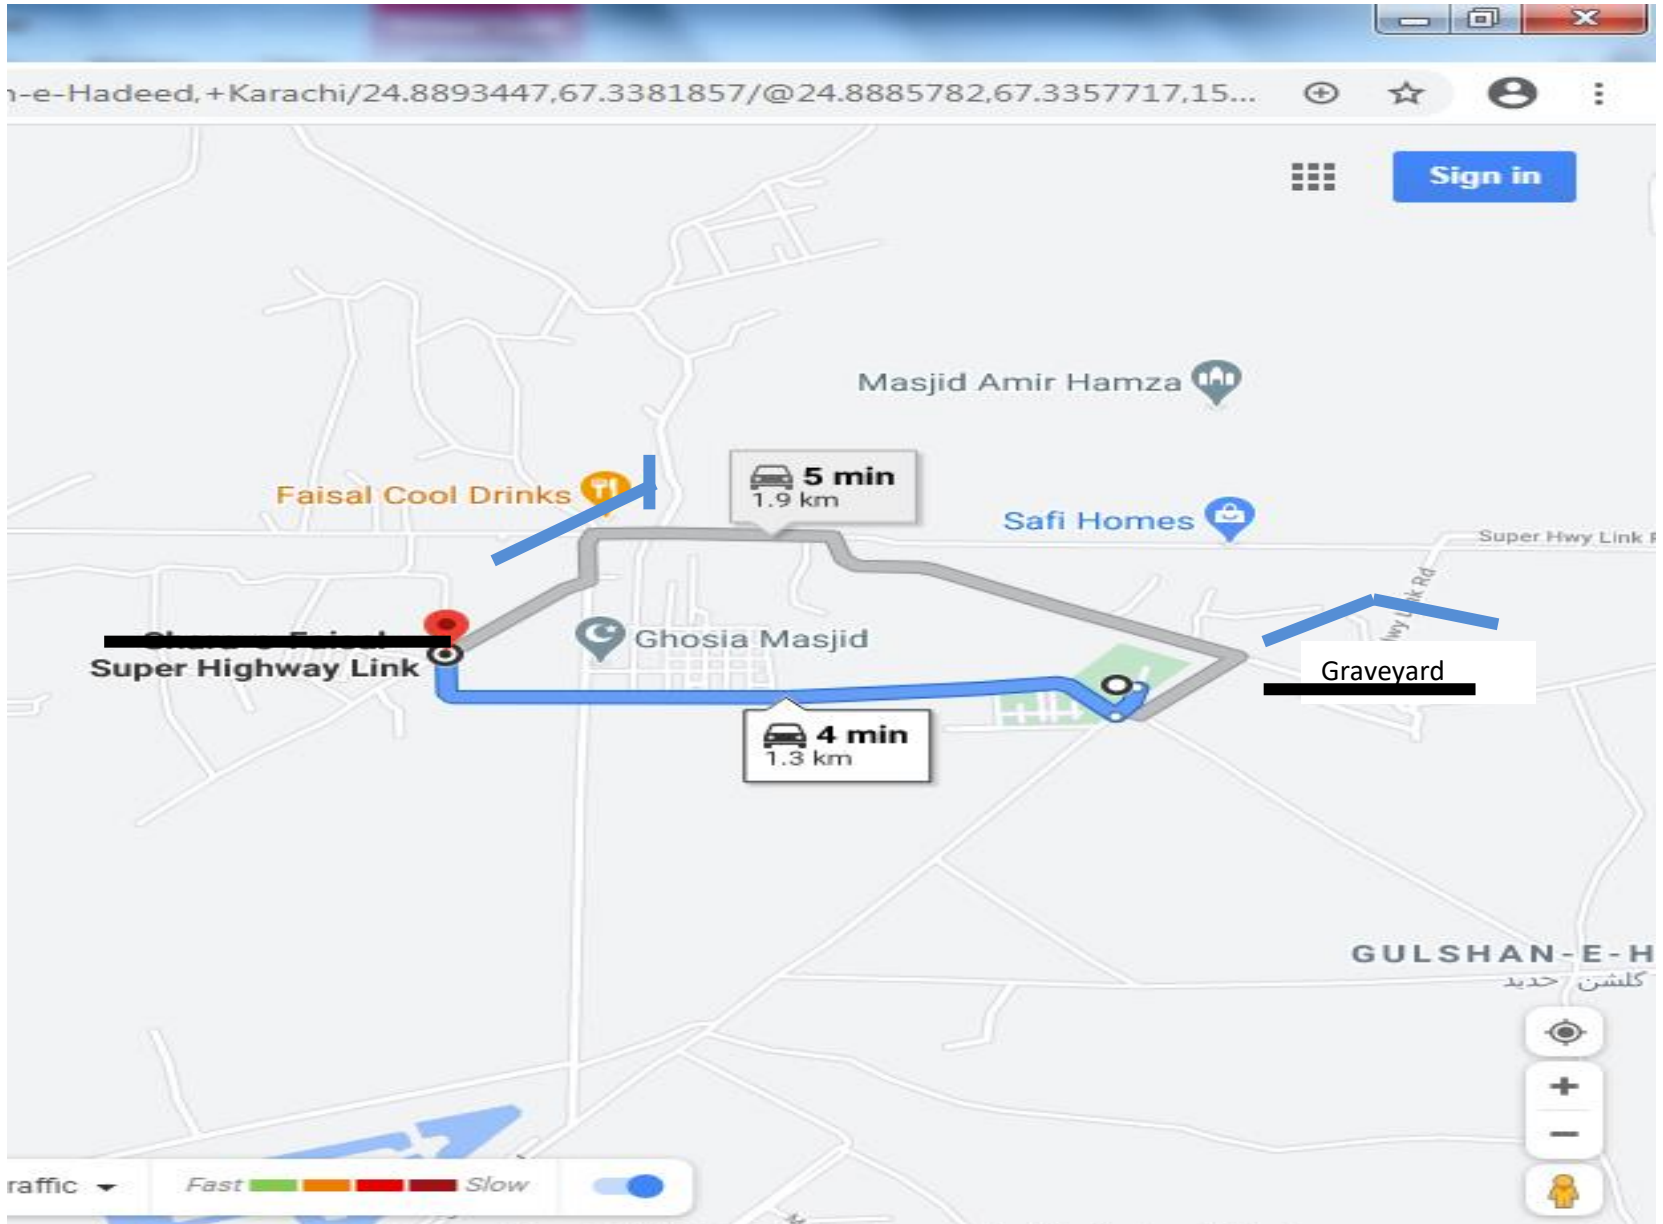

SR. NO. 101 Road No. 06 to Graveyard (FROM ROAD NO. 06 TO GRAVEYARD.)

Shahrah-e-Faisal to Super Highway Link road