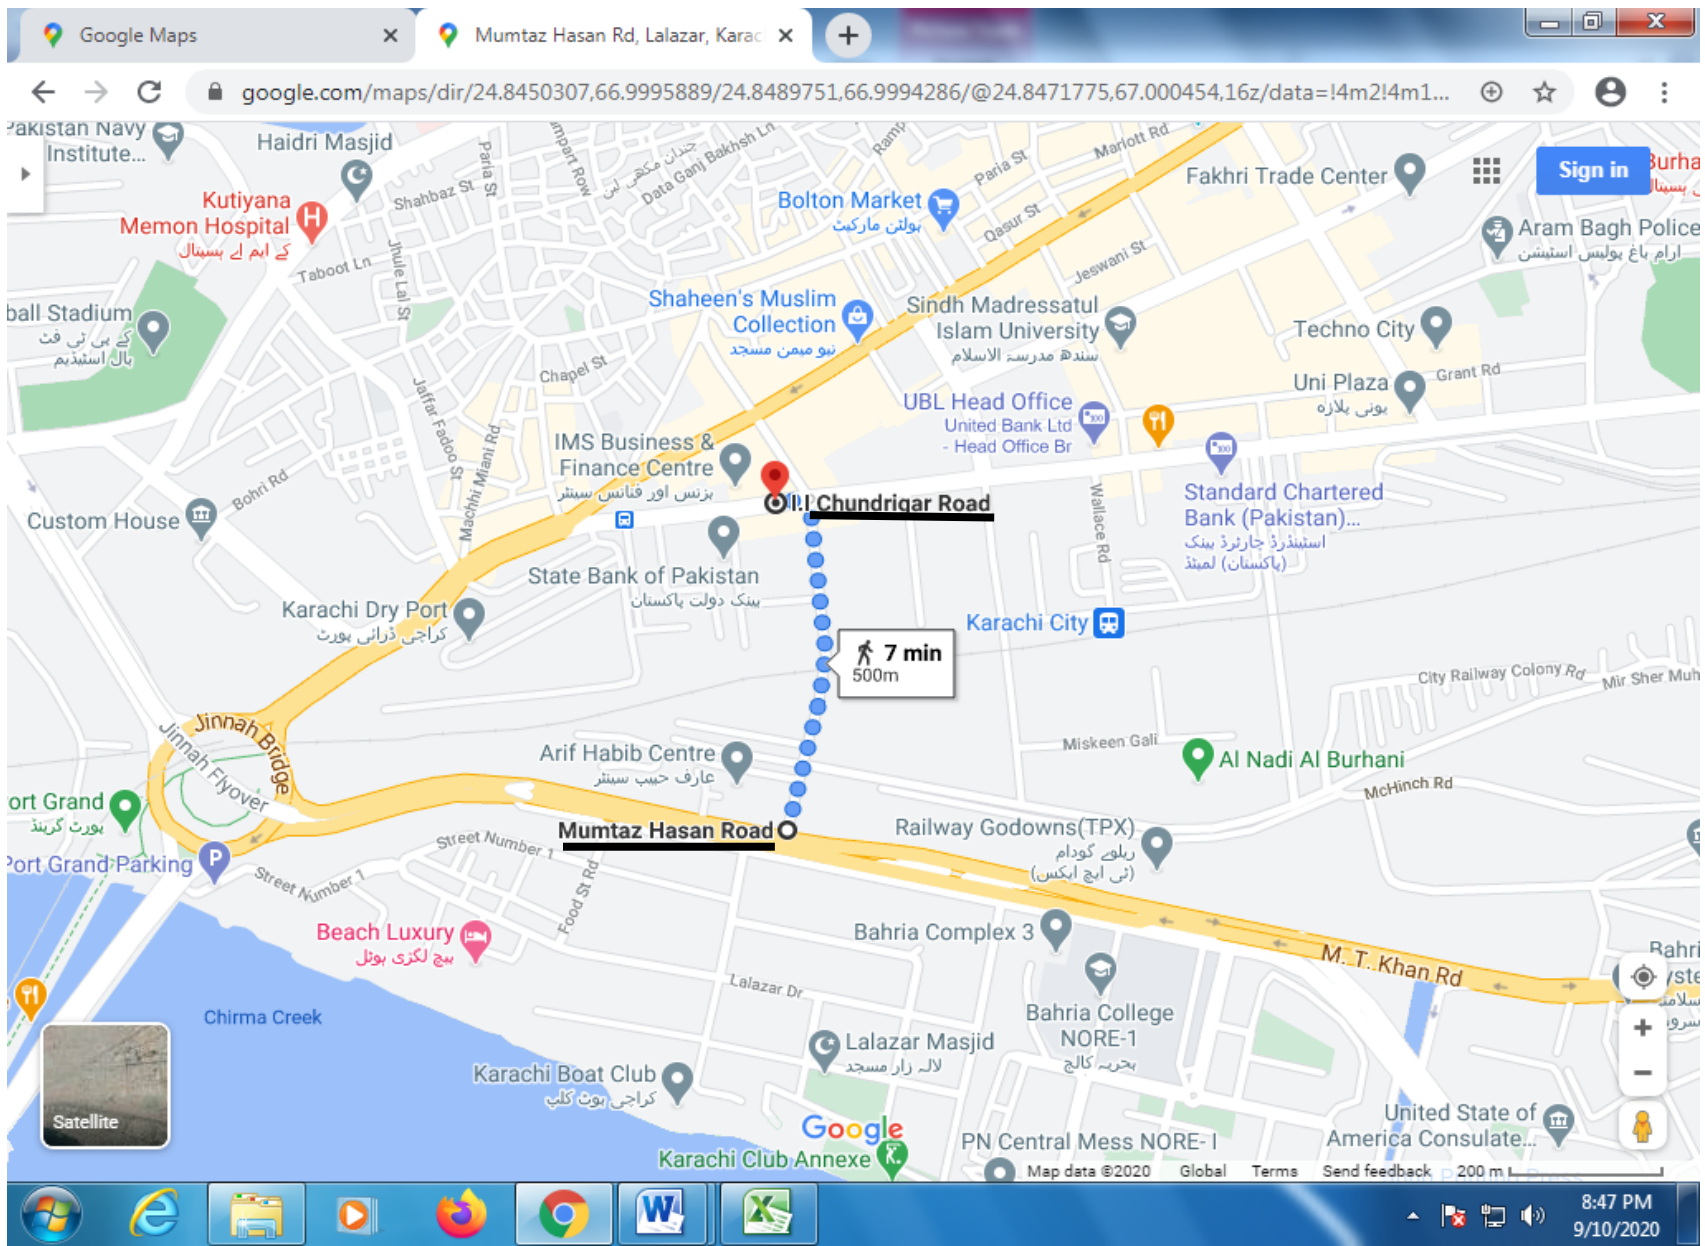

S.NO. 1 M.A JINNAH ROAD (FROM JAIL CHOWRANGI TO TIBBAT CENTER)

S.NO.1 M.A JINNAH ROAD (FROM TIBET CENTRE TO KARACHI PORT TRUST)

S.NO. 1 M.A JINNAH ROAD (FROM JAIL CHOWRANGI TO TIBBAT CENTER)

SR. No. 02 I.I CHUNDRIGAR ROAD (FROM SHAHEEN COMPLEX TO TOWER)

SR. No. 03 AWAIN-E-TIJARAT ROAD (FROM BOLTON MARKET TO I.I CHUNDRIGAR ROAD)

Sr. No. 04 GHULAM HUSSAIN HYDAYATULLAH ROAD (SHAHRAH-E-LIAQUAT TO SARWAR SHAHEED ROAD)

SR. NO. 5 MUMTAZ HASSAN ROAD (MOULVI TAMEEZUDDIN TO I.I CHUNDRIGAR ROAD)