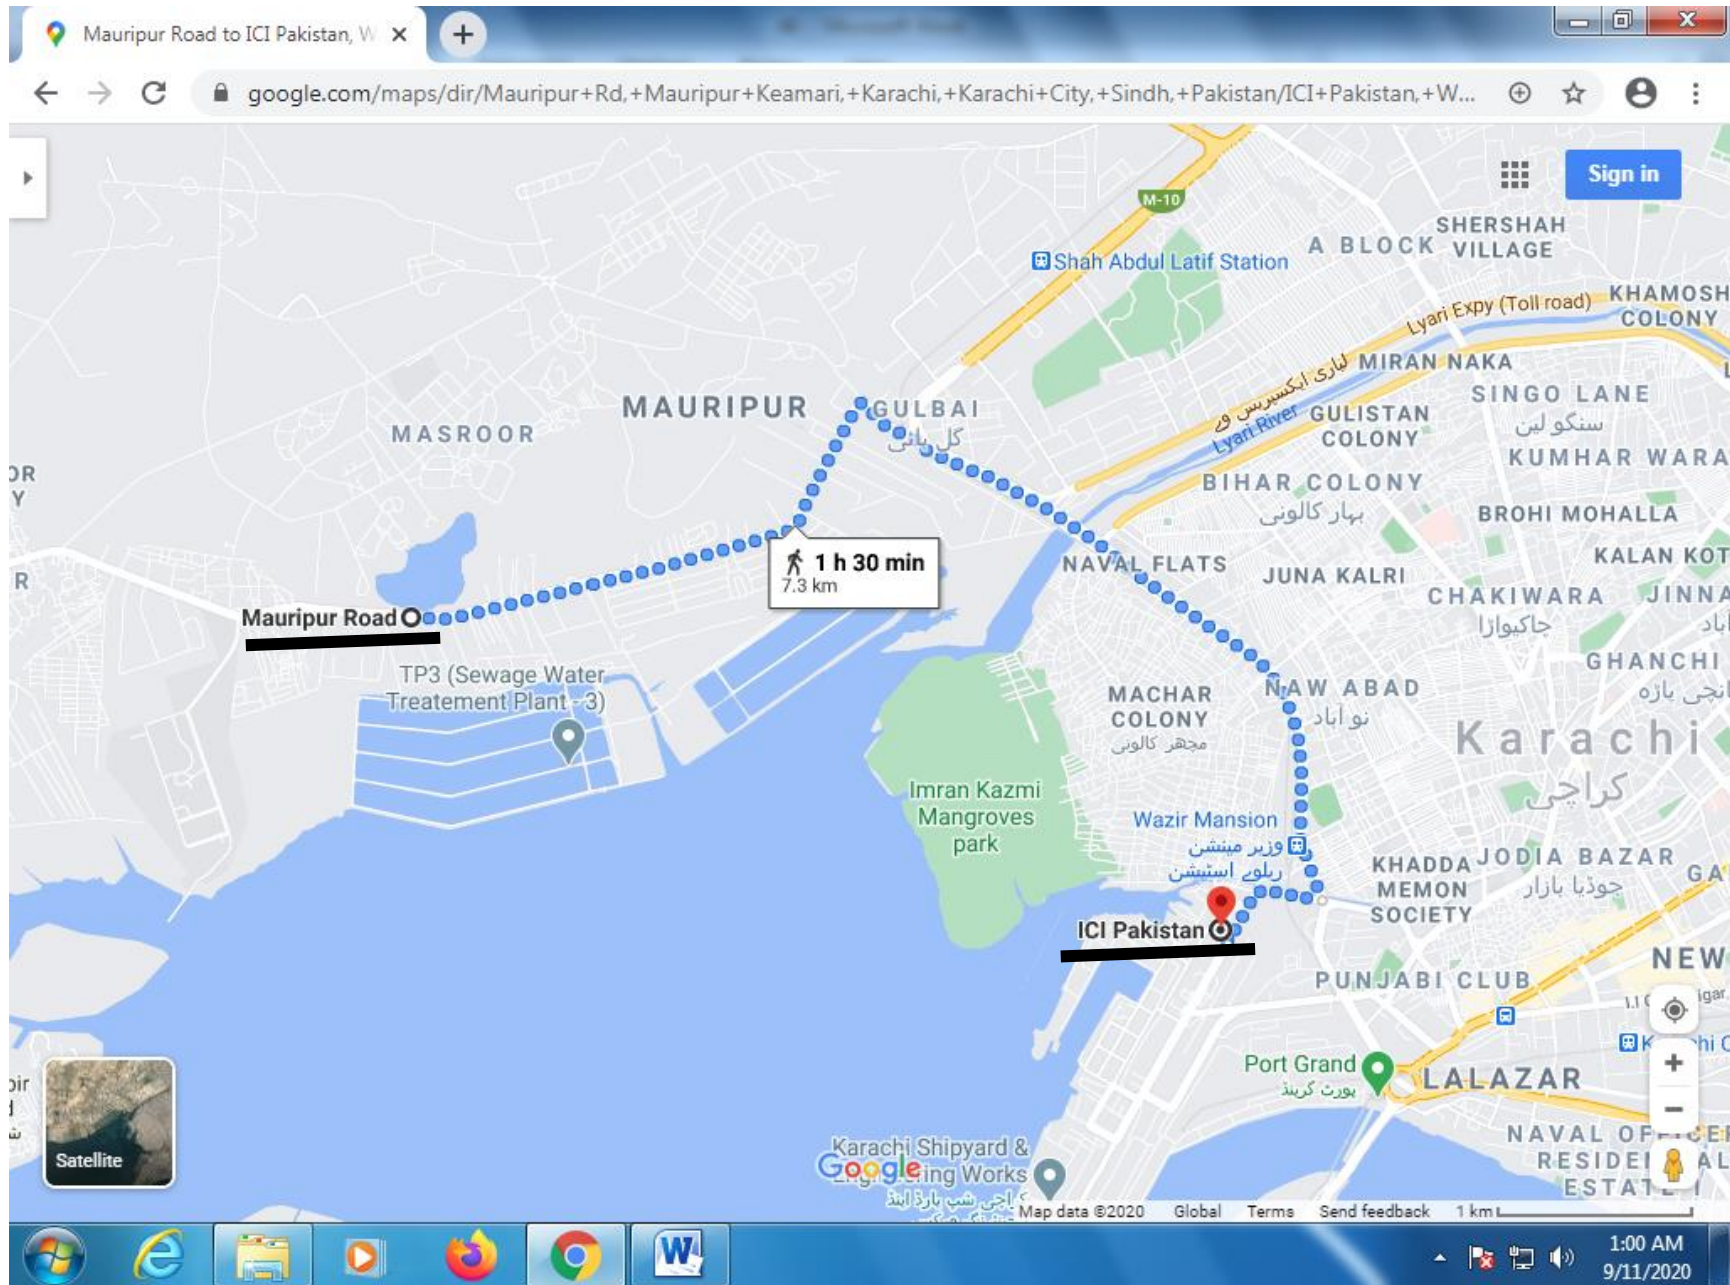

SR. NO. 45 SHAHRAH-E-NOOR JAHAN (ABDULLAH GIRLS COLLEGE TO QALANDERIA CHOWK)

SR. NO. 46 SHAH WALIULAH (NAGAN CHOWRANGI BRIDGE TO SOHRAB GOTH)

SR. NO. 47 7000 Road (SABA CINEMA TO SUPER HIGHWAY BAKRA PERI BRIDGE)

SR. NO. 48 MAURIPUR ROAD (FROM ICI BRIDGE TO MAURIPUR CHOWK)

SR. NO. 49 HUB RIVER ROAD (SHER SHAH R/A TO NAVAL COLONY)

SR. NO. 50 BUNDER ROAD (FROM NETTY JETTY BRIDGE TO KEMARI)

SR. NO. 51 ROAD FROM BANARAS CHOWK TO MADINATUL HIMKAT (FROM BANARAS CHOWK TO MADINATUL HIMKAT)