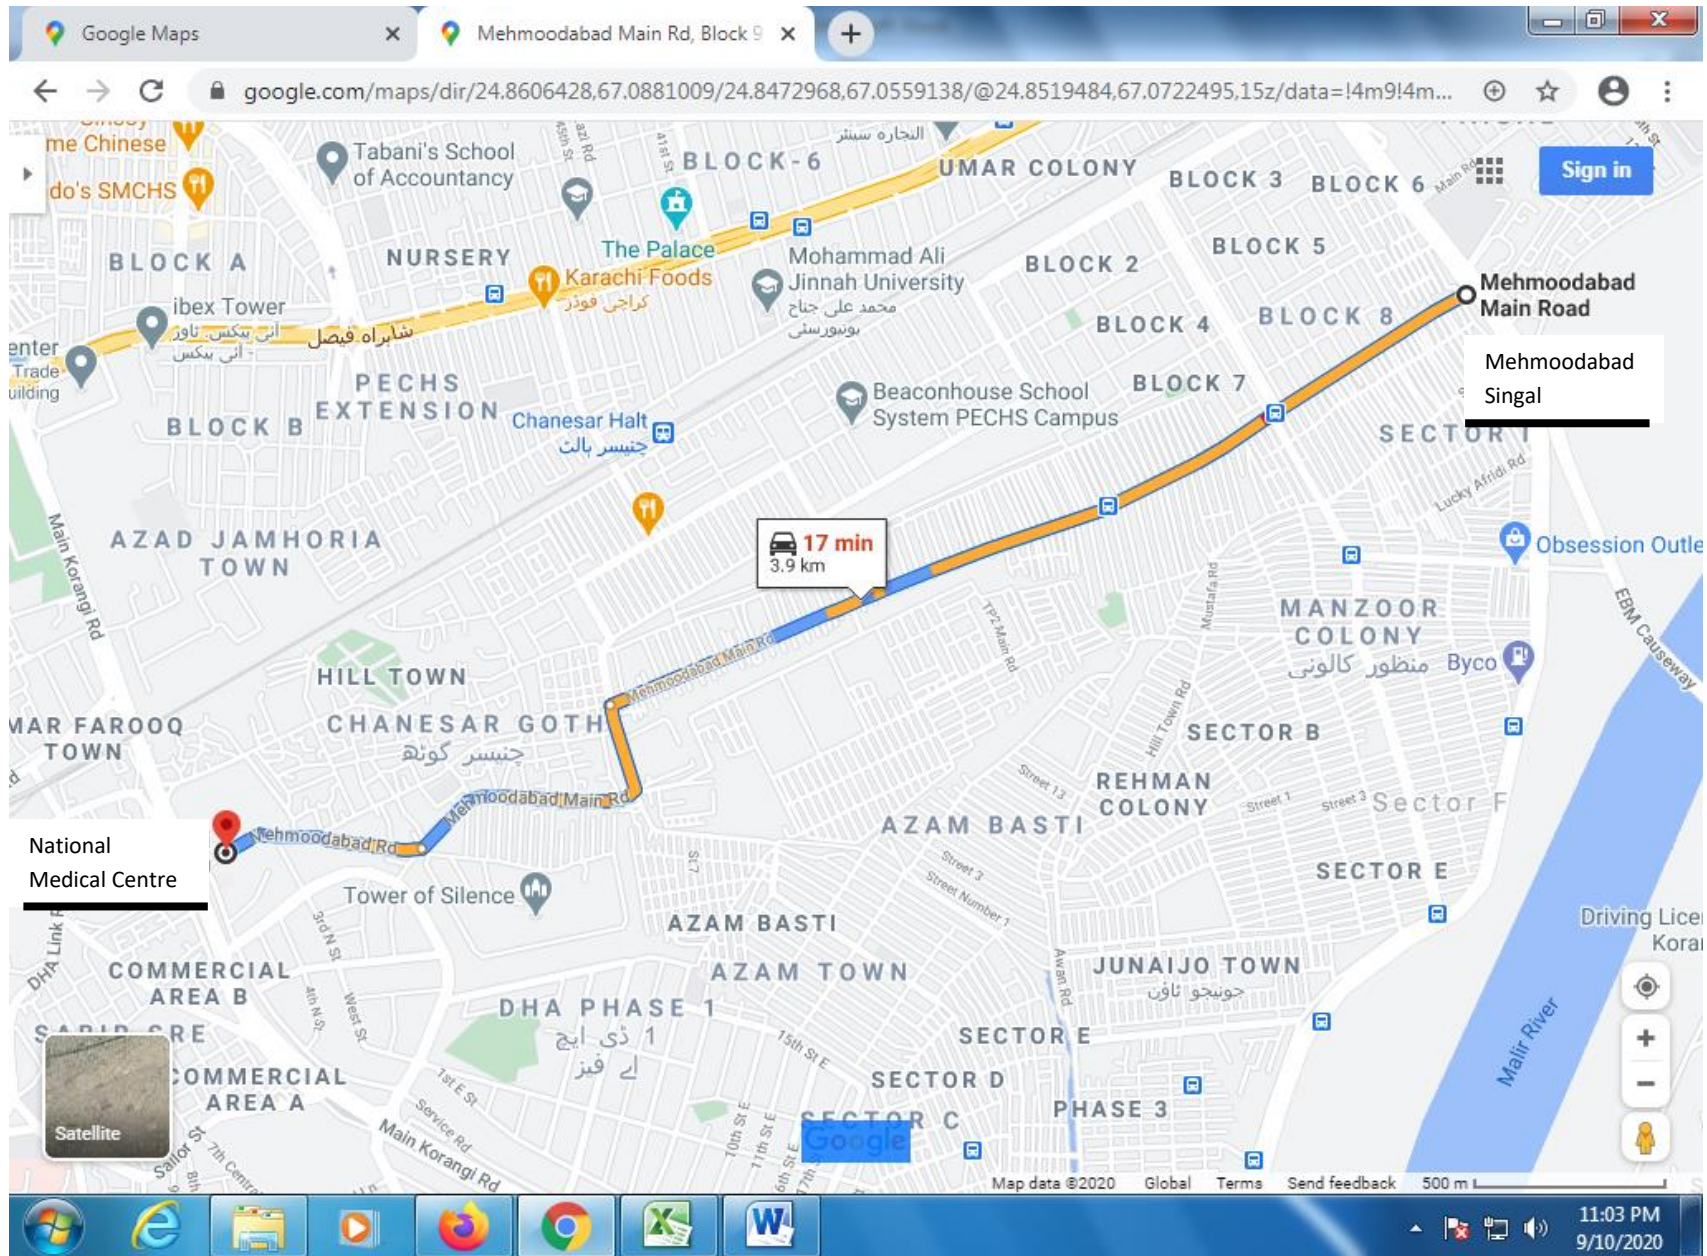

SR. NO. 23 ABUL ISPHANI ROAD (FROM UNIVERSITY ROAD TO SUPER HIGHWAY)

SR. NO. 24 SHABBIR AHMED USMANI ROAD (YASEENABAD BRIDGE TO ABUL HASSANI – BHAYANI HEIGHTS)

SR. NO. 25 SHAHEED-E-MILLAT ROAD (FROM JAIL R/A TO SHAHRAH-E-FAISAL)

SR. NO. 30 JAIL AROUND ROAD (JAIL ROUNDABOUT TO TEEN HATTI)

SR. NO. 31 MAIN LAL SHAHBAZ QALANDAR ROAD MEHMOODABAD (National Medical Center To Mehmoodabad Signal)

SR. NO. 32 MAIN JUNEJO TOWN ROAD MANZOOR COLONY (JUNEJO TOWN TO MANZOOR COLONY)