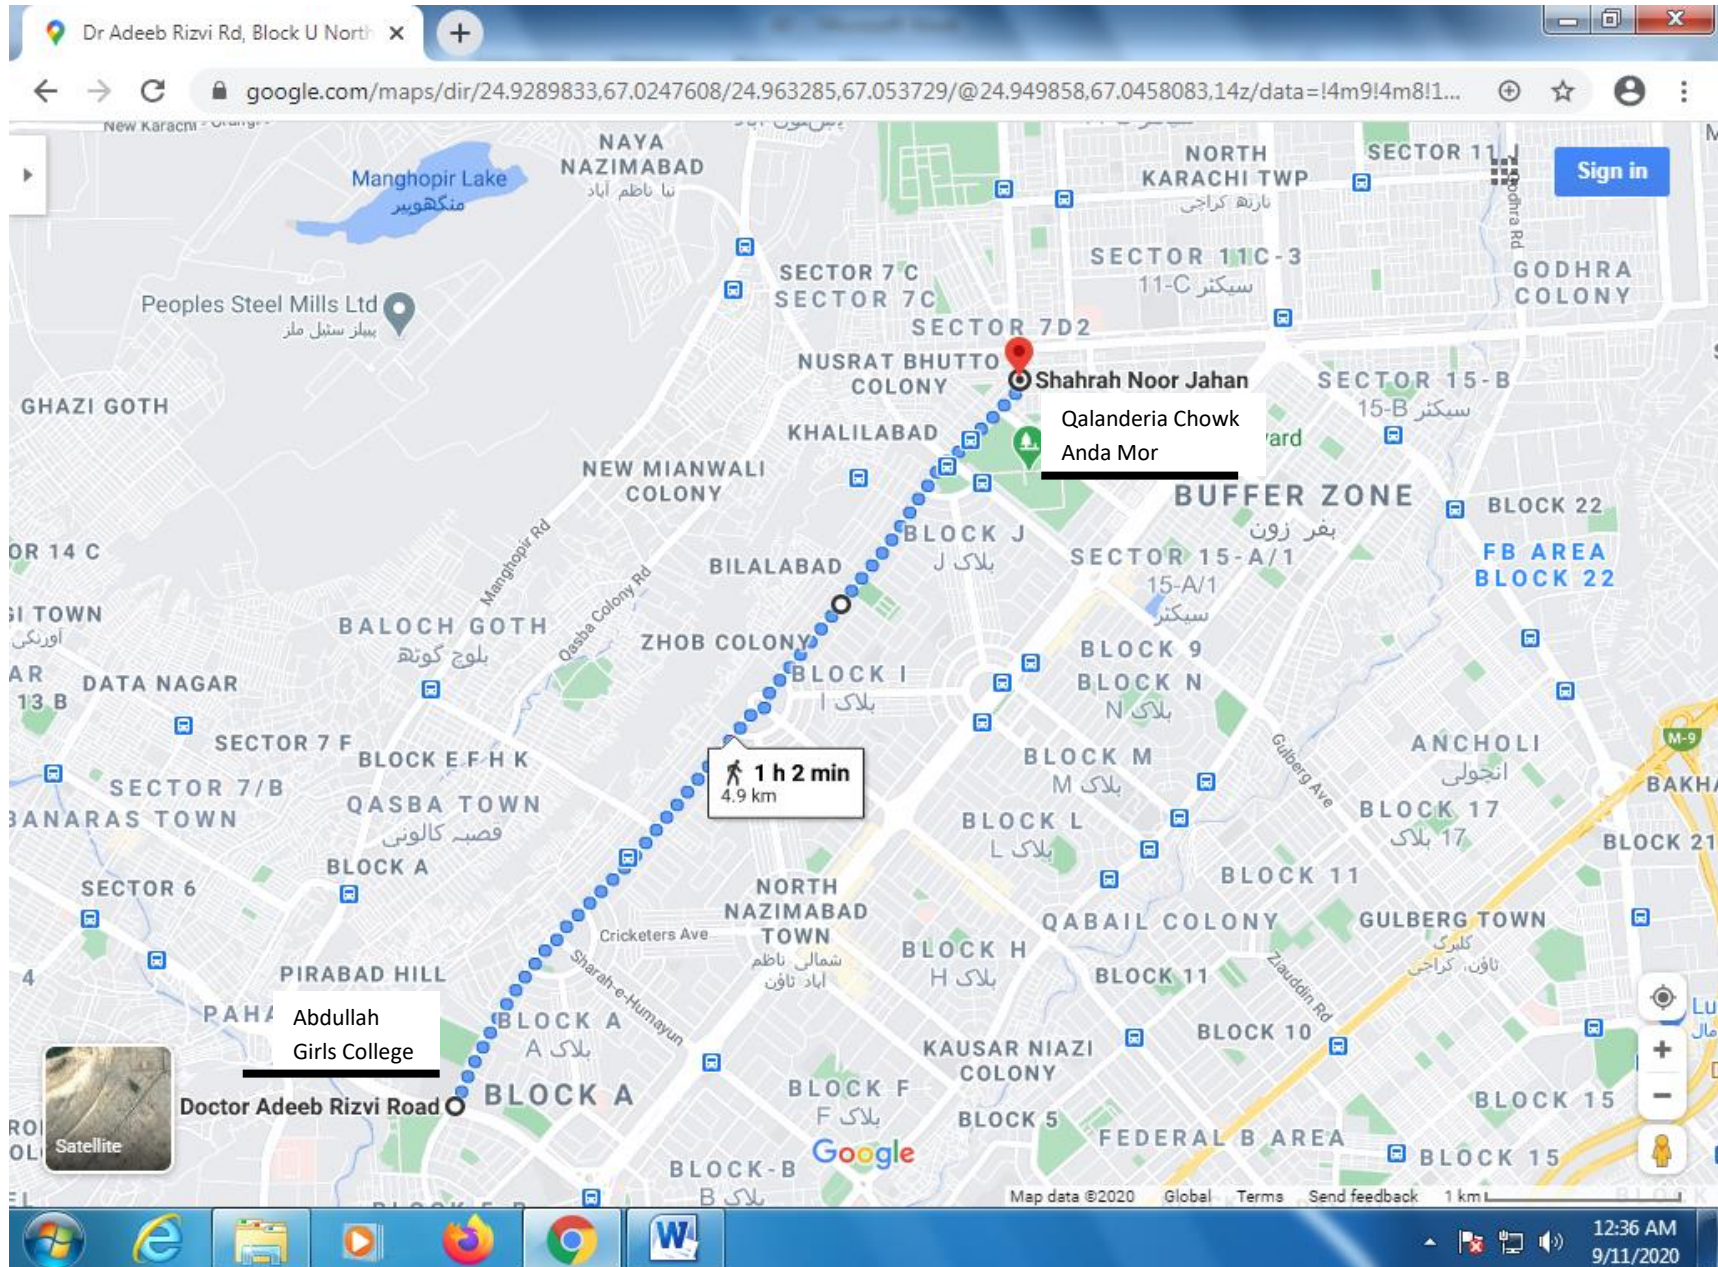

SR. NO. 38 MEDI CARE HOSPITAL TO SHARFABAD ROUNDABOUT (FROM MEDICAL HOSPITAL TO SHARFABAD MOSQUE)

SR. NO. 39 NEW TOWN POLICE STATION TO PIB COLONY ROAD (FROM NEW TOWN POLICE STATION TO PIB COLONY ROAD)

SR. NO. 40 ROAD BEHIND CHANDNI CHOWK (DOW LAB TO CBP BOOK PAK-LARGET ONLINE)

SR. NO. 41 SHAHRAH-E-IBN-E-SINA (FROM LIAQUATABAD NO. 10 TO ORANGI NALLAH BRIDGE)

SR. NO. 43 S.M. TAUFIQ ROAD (TEEN HATTI TO KARIMABAD BRIDGE)

SR. NO. 45 SHAHRAH-E-NOOR JAHAN (ABDULLAH GIRLS COLLEGE TO QALANDERIA CHOWK)

SR. NO. 46 SHAH WALIULAH (NAGAN CHOWRANGI BRIDGE TO SOHRAB GOTH)

SR. NO. 47 7000 Road (SABA CINEMA TO SUPER HIGHWAY BAKRA PERI BRIDGE)