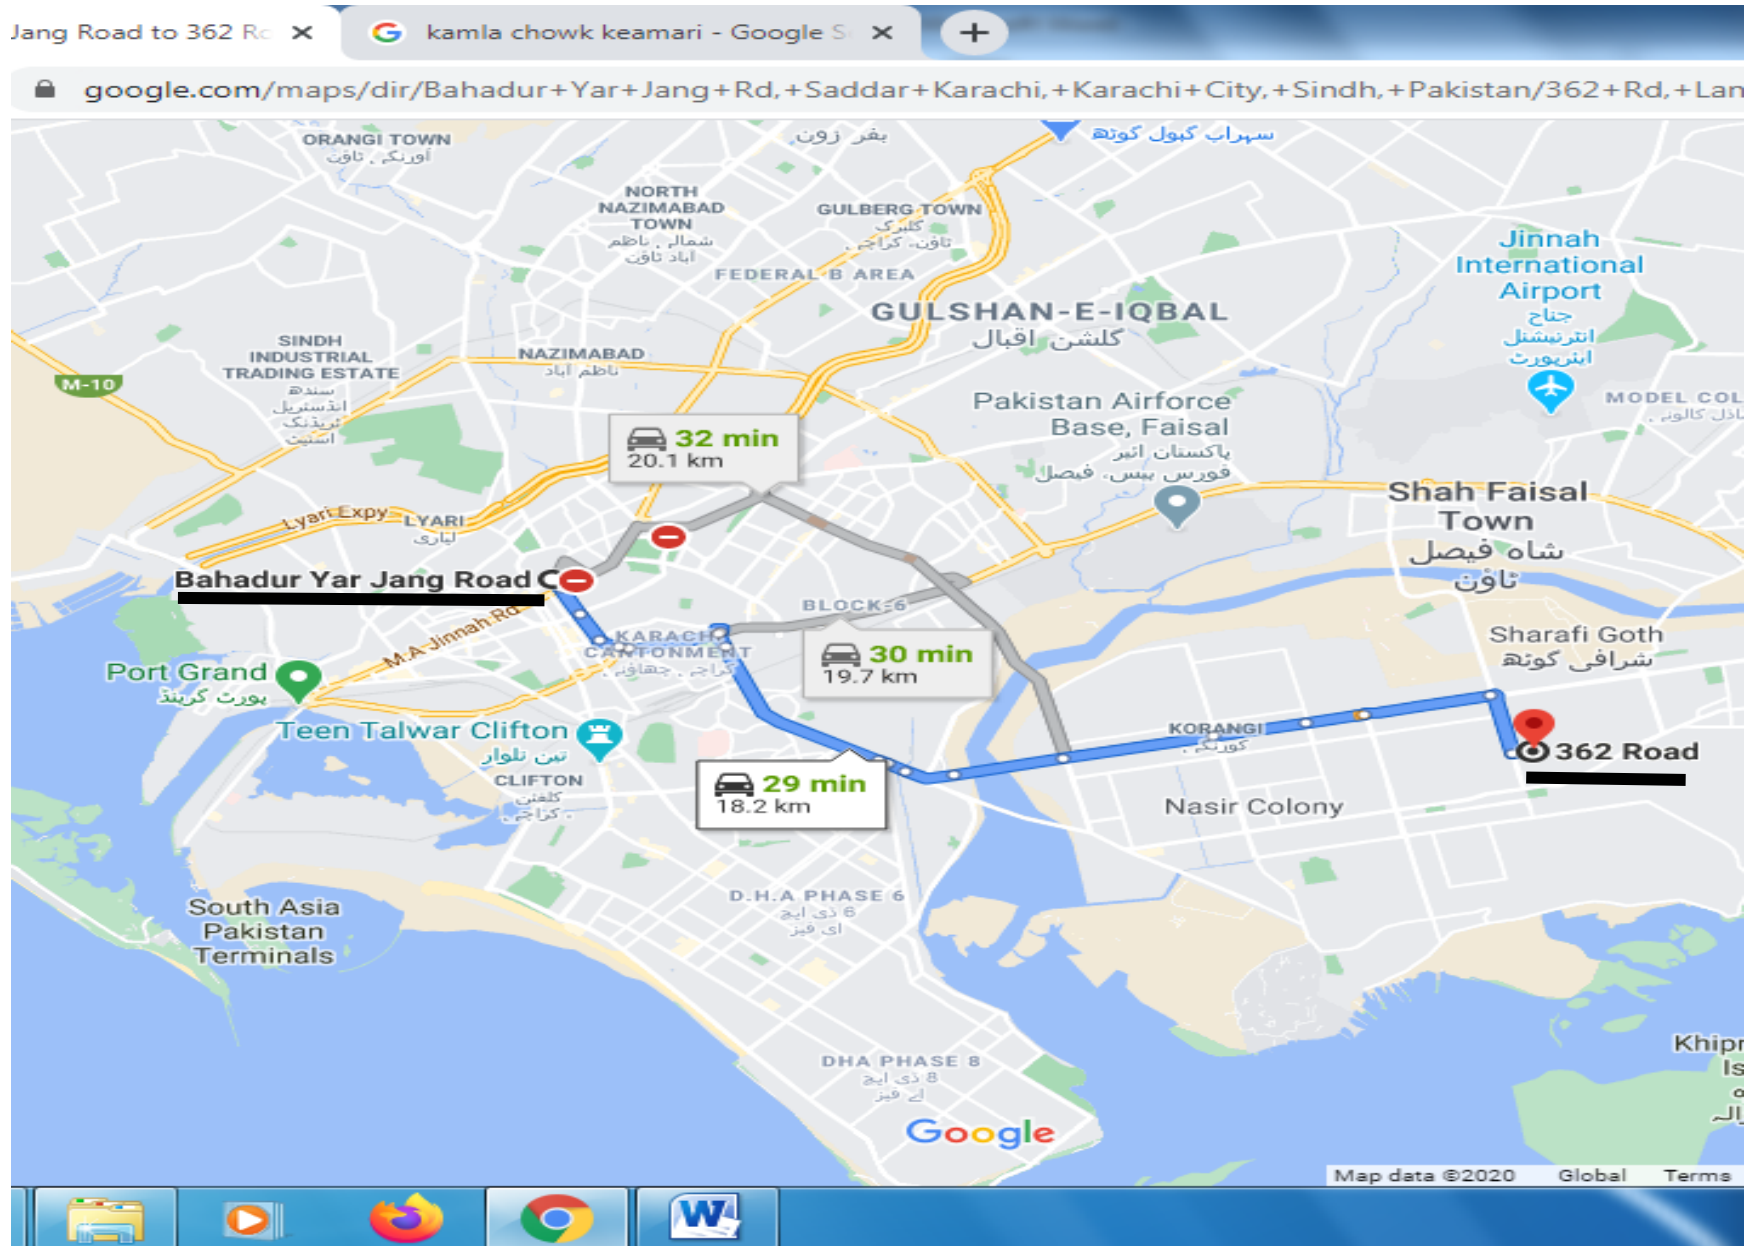

SR. NO. 58 LINK ROAD OF UC-2 TO MANGHOPIR ROAD (FROM MANGHOPIR ROAD TO QASBA MARKET)

SR. NO. 59 MAIN ROAD OF SHERSHA (Sher Shah Mor to Sher Shah Colony)

SR. NO. 60 ITEHAD TOWN ROAD FROM O PENAL TO KHYBER CHOWK (FROM MAKKI MASJID KHYBER CHOWK BUS STOP)

SR. NO. 82 MAIN CHAKIWARA ROAD Shershah Signal (Miran Naka to Chakiwara)

SR. NO. 83 HAWKS BAY ROAD (FROM Hawksbay Chowk to Sandpit More)

SR. NO. 84 SHARE DARUL-ULOOM (8000 ROAD) LANDHI KORANGI (JAM SADIQ BRIDGE TO DAWOOD CHOWRANGI)

SR. NO. 85 RAJA SAHIB MEHMOODABAD ROAD (12000 ROAD) LANDHI (FROM QAYYUMABAD TO DAWOOD CHOWRANGI)

SR. NO. 86 EXPRESSWAY FROM SIGNAL AT MEHMOODABAD TO HINO CHOWK ROUND-ABOUT INCLUDING JAM SADIQ BRIDGE CONNECTING KORANGI INDUSTRIAL AREA (FROM SIGNAL AT MEHMOODABAD TO HINO CHOWK ROUND-ABOUT INCLUDING JAM SADIQ BRIDGE CONNECTING KORANGI INDUSTRIAL AREA)

SR. NO. 90 NAVY ROAD (FROM LANDHI NO.6 TO SHAHI MASJID VIA PUMPING STATION)

SR. NO. 91 11000 ROAD LINKING 12000 ROAD TO 18000 ROAD (11000 ROAD)

Bilal Chowrangi to Ibrahim Hyderi

SR. NO. 92 16000 ROAD LINKING 5000 ROAD TO 18000 ROAD (16000 ROAD)