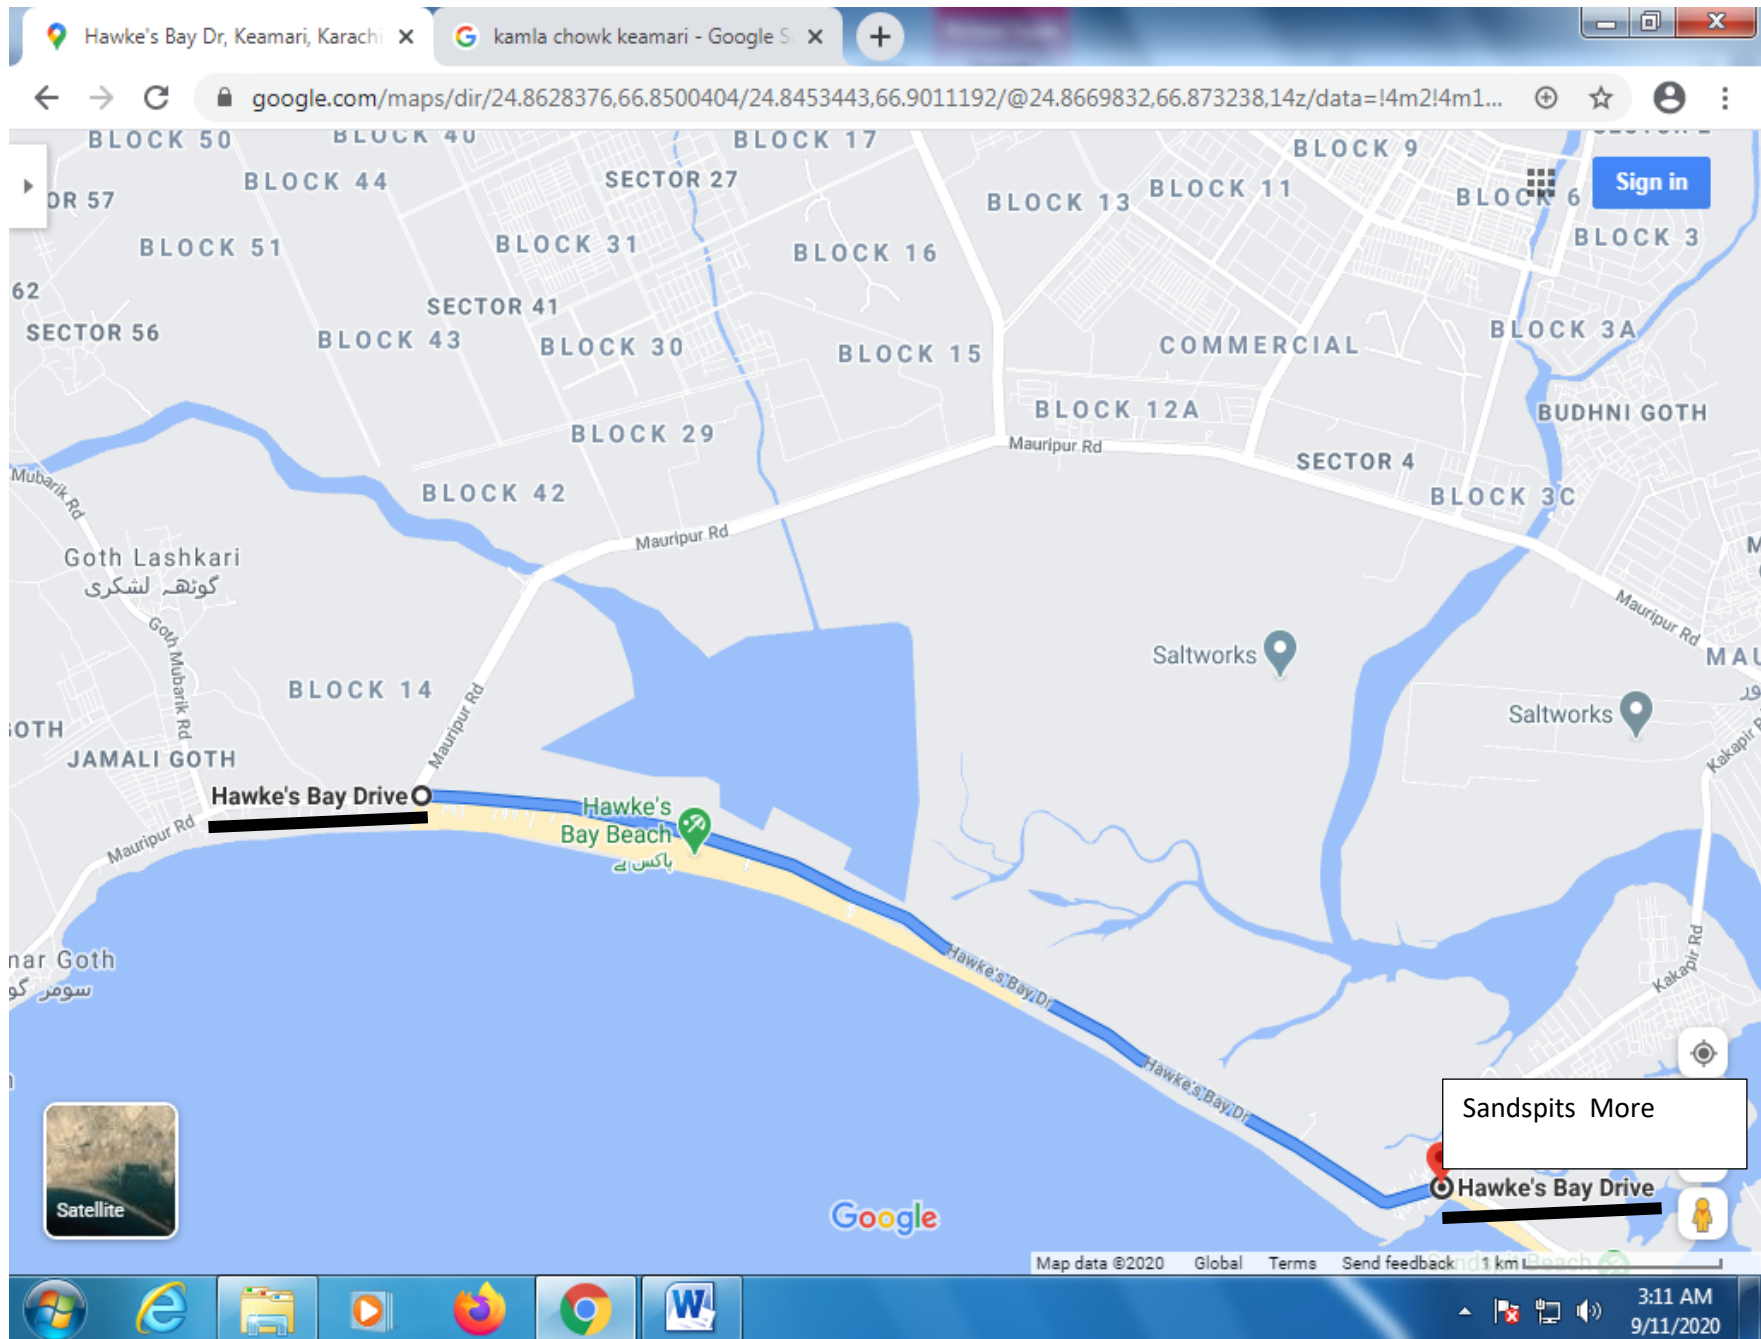

SR. NO. 82 MAIN CHAKIWARA ROAD Shershah Signal (Miran Naka to Chakiwara)

SR. NO. 83 HAWKS BAY ROAD (FROM Hawksbay Chowk to Sandpit More)

SR. NO. 84 SHARE DARUL-ULOOM (8000 ROAD) LANDHI KORANGI (JAM SADIQ BRIDGE TO DAWOOD CHOWRANGI)