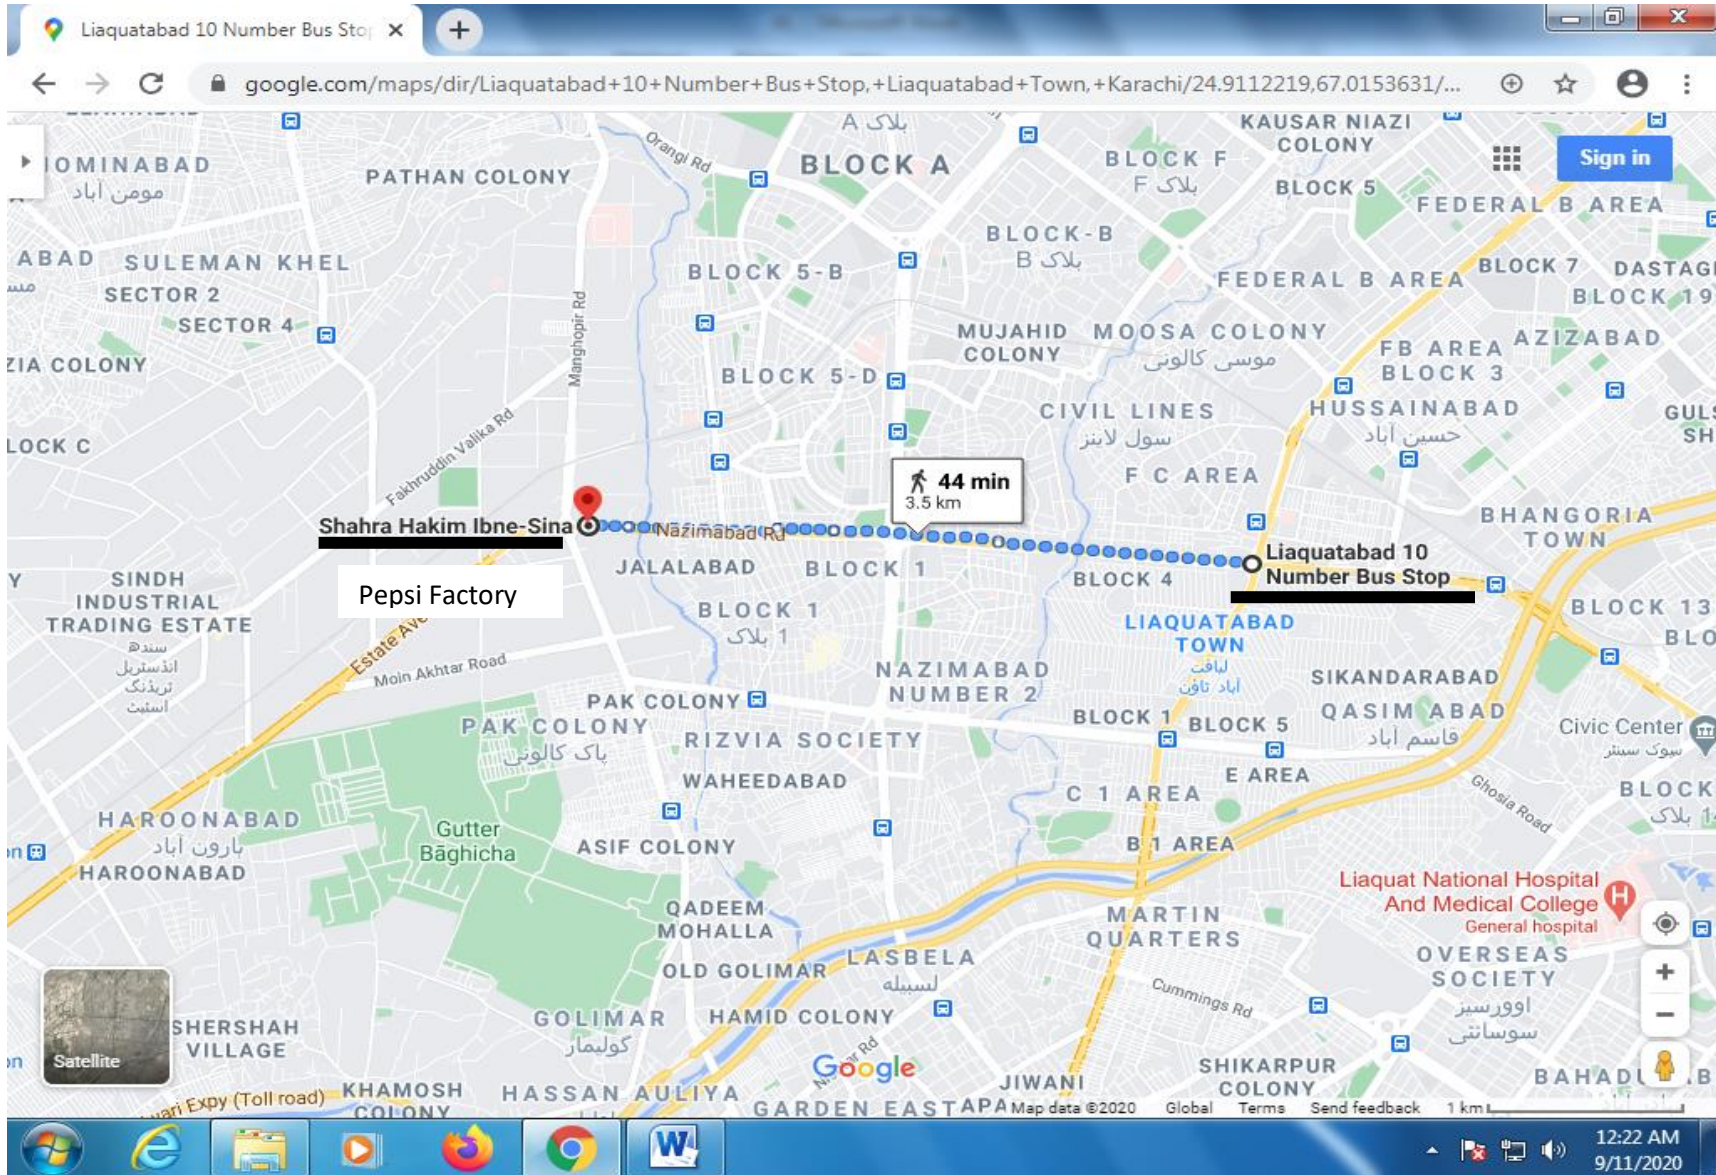

SR. NO. 41 SHAHRAH-E-IBN-E-SINA (FROM LIAQUATABAD NO. 10 TO ORANGI NALLAH BRIDGE)