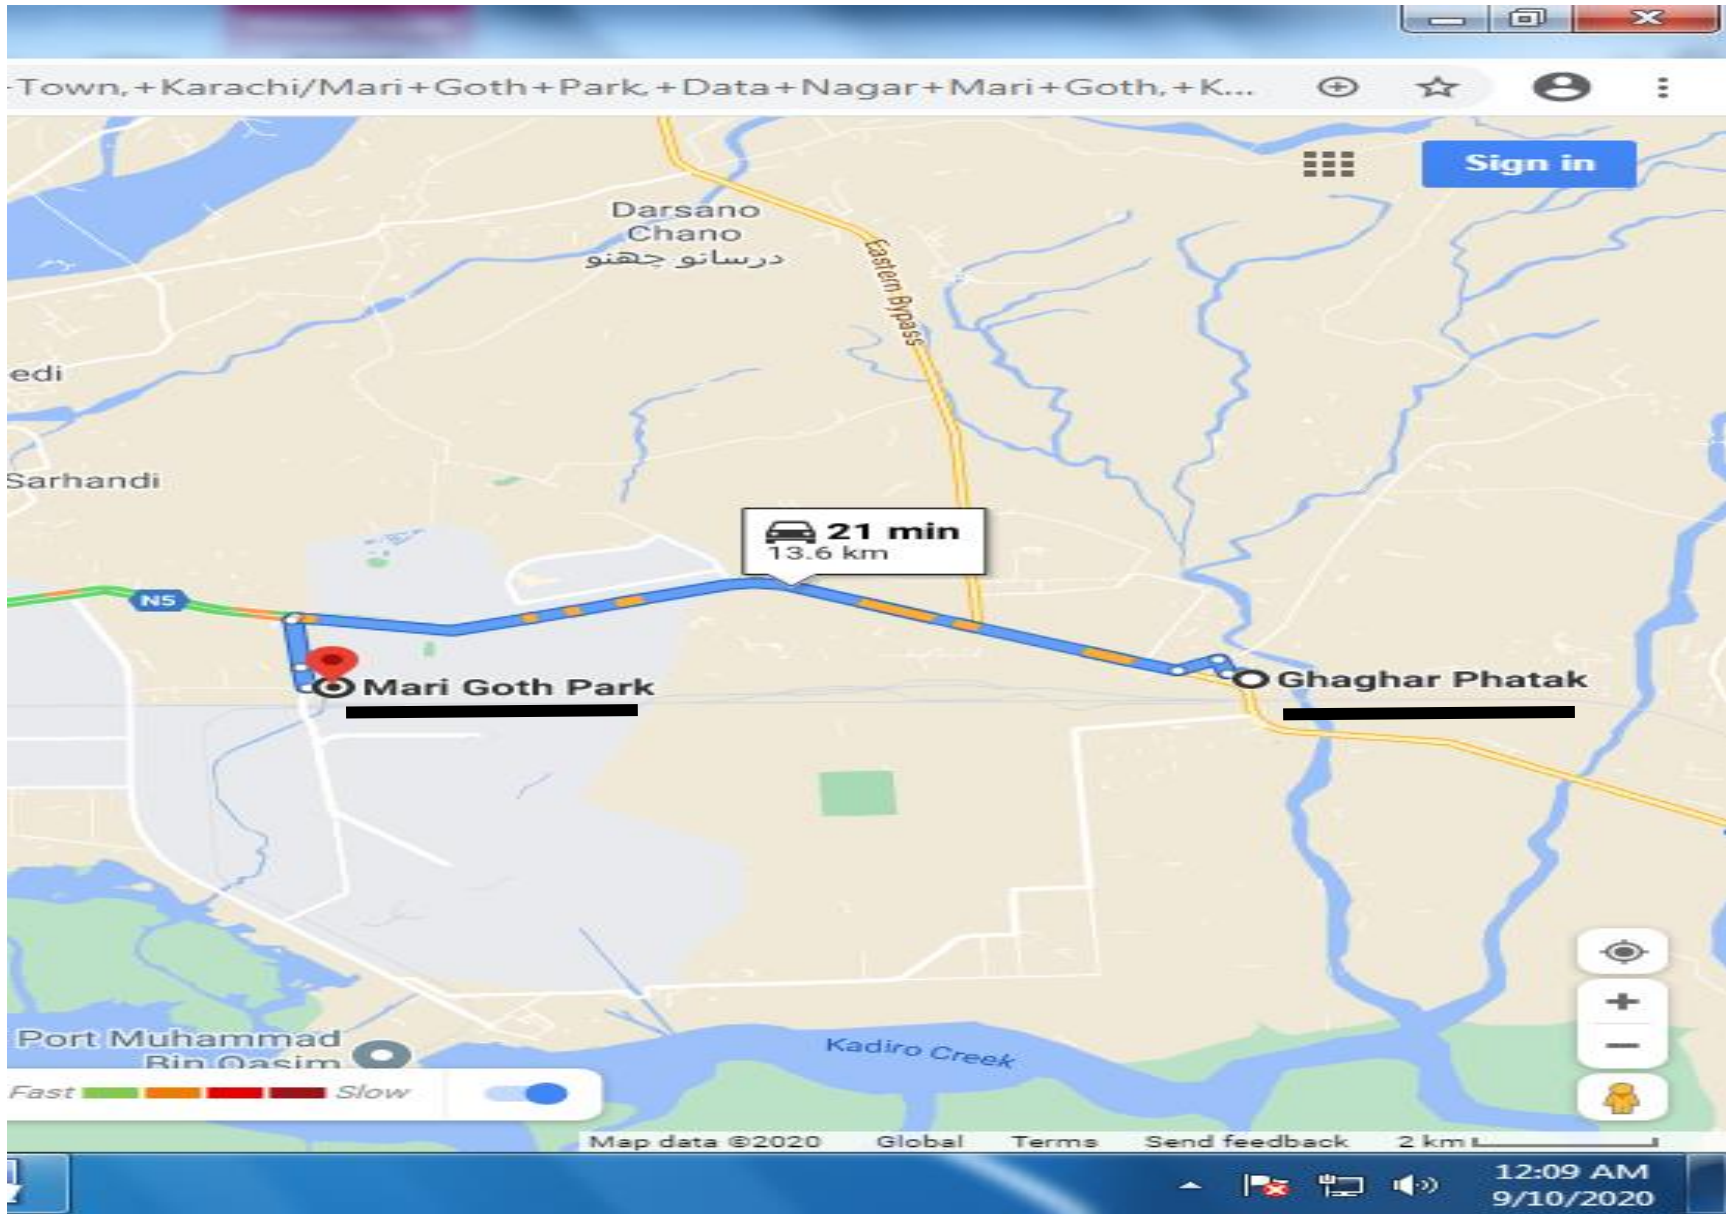

SR. NO. 95 KARACHI THATTA - NATIONAL HIGHWAY STAR GATE TO STEEL MILL JUNCTION

(FROM STAR GATE BUS STOP TO STEEL MILL)

SR. NO. 96 MEHRAN HIGHWAY (17000 ROAD TO CATTLE COLONY)Port qasim Grid station

SR. NO. 97 FROM UC OFFICE GHAGNAR TO MARRI GOTH (D-1) LAST STOP (FROM MAIN ROAD UC OFFICE GHAGNAR TO MARRI GOTH (D-1) LAST STOP)

SR. NO. 98 FROM ZAFAR TOWN BRIDGE TO NATIONAL HIGHWAY VIA RADIO PAKISTAN BOUNDARY WALL (FROM ZAFAR TOWN TO NEW JAUHARABAD) Hammad Foods to Zafar town

SR. NO. 99 FROM NATIONAL HIGHWAY TO DAWOOD SHORROO GOTH (FROM BAKRA PIRI ROAD TO PAF BASE FAISAL)