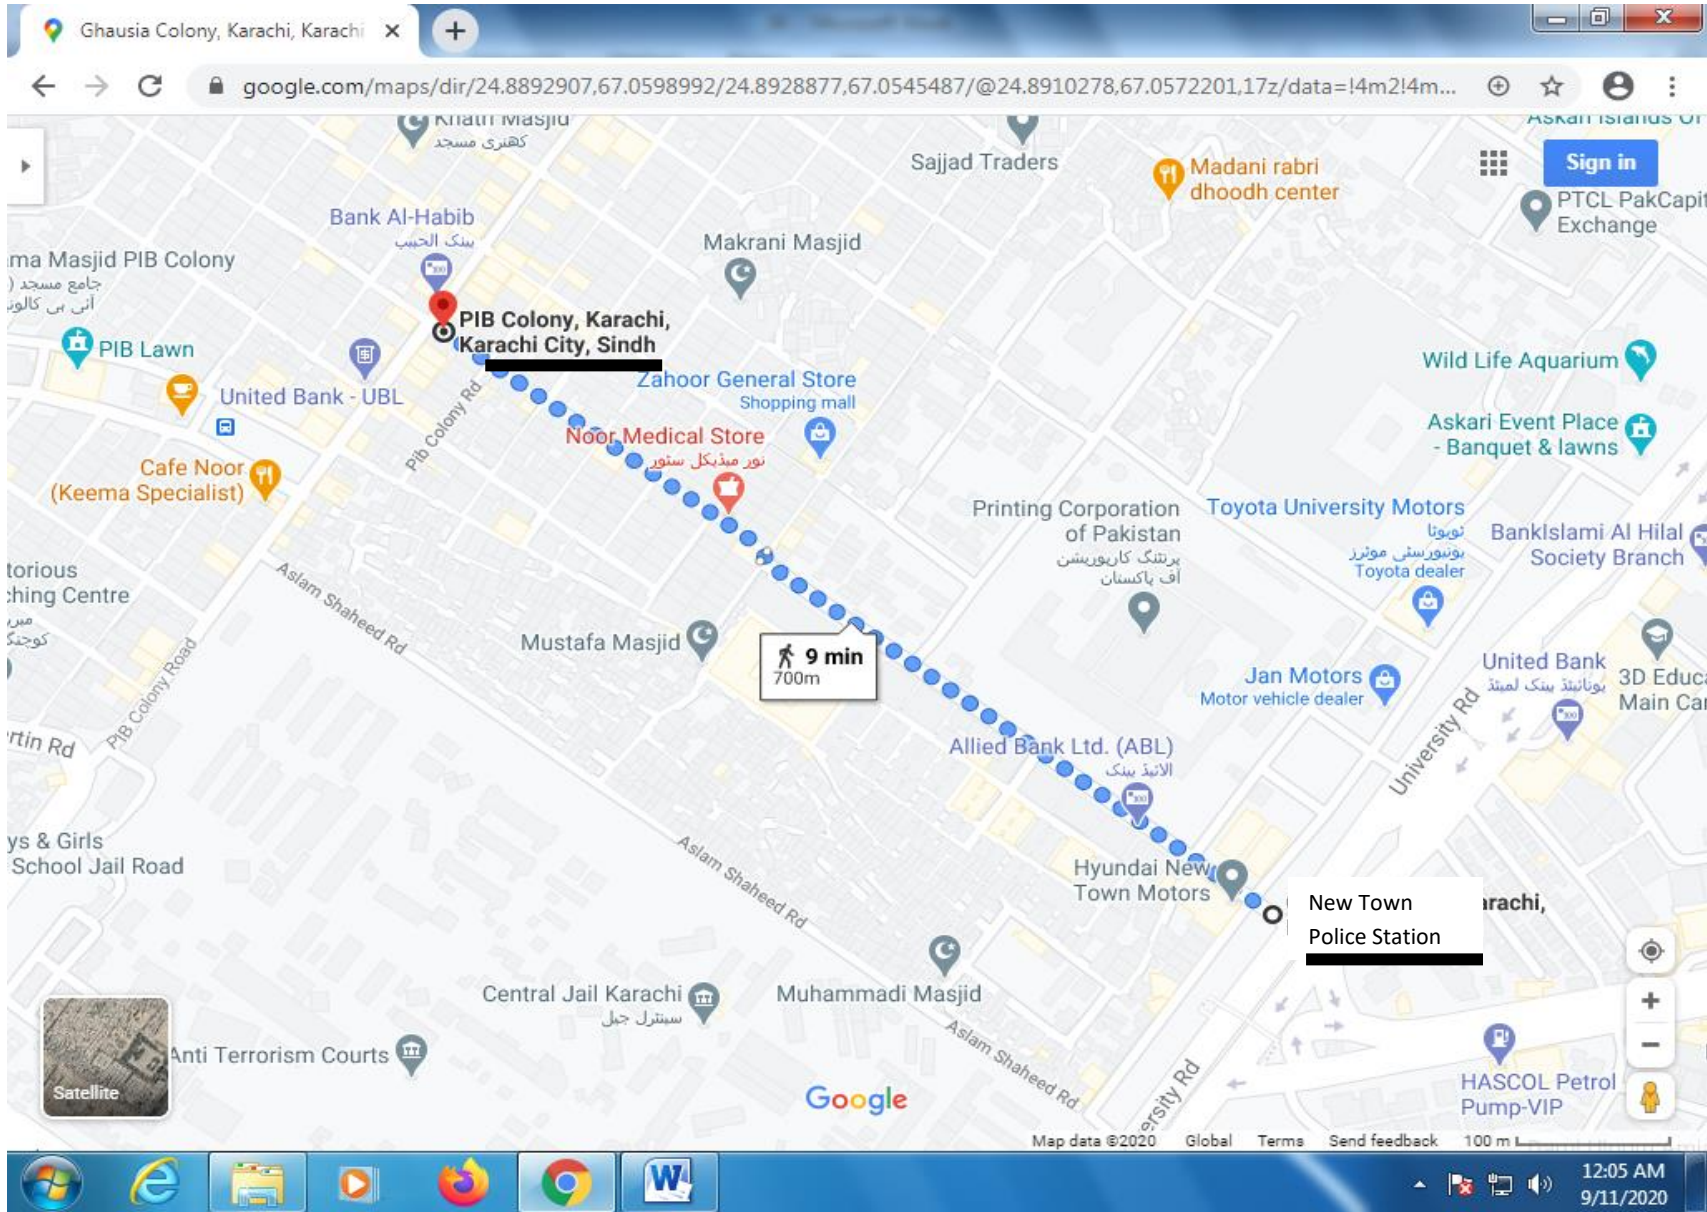

SR. NO. 30 JAIL AROUND ROAD (JAIL ROUNDABOUT TO TEEN HATTI)

SR. NO. 31 MAIN LAL SHAHBAZ QALANDAR ROAD MEHMOODABAD (National Medical Center To Mehmoodabad Signal)

SR. NO. 32 MAIN JUNEJO TOWN ROAD MANZOOR COLONY (JUNEJO TOWN TO MANZOOR COLONY)

SR. NO. 38 MEDI CARE HOSPITAL TO SHARFABAD ROUNDABOUT (FROM MEDICAL HOSPITAL TO SHARFABAD MOSQUE)

SR. NO. 39 NEW TOWN POLICE STATION TO PIB COLONY ROAD (FROM NEW TOWN POLICE STATION TO PIB COLONY ROAD)