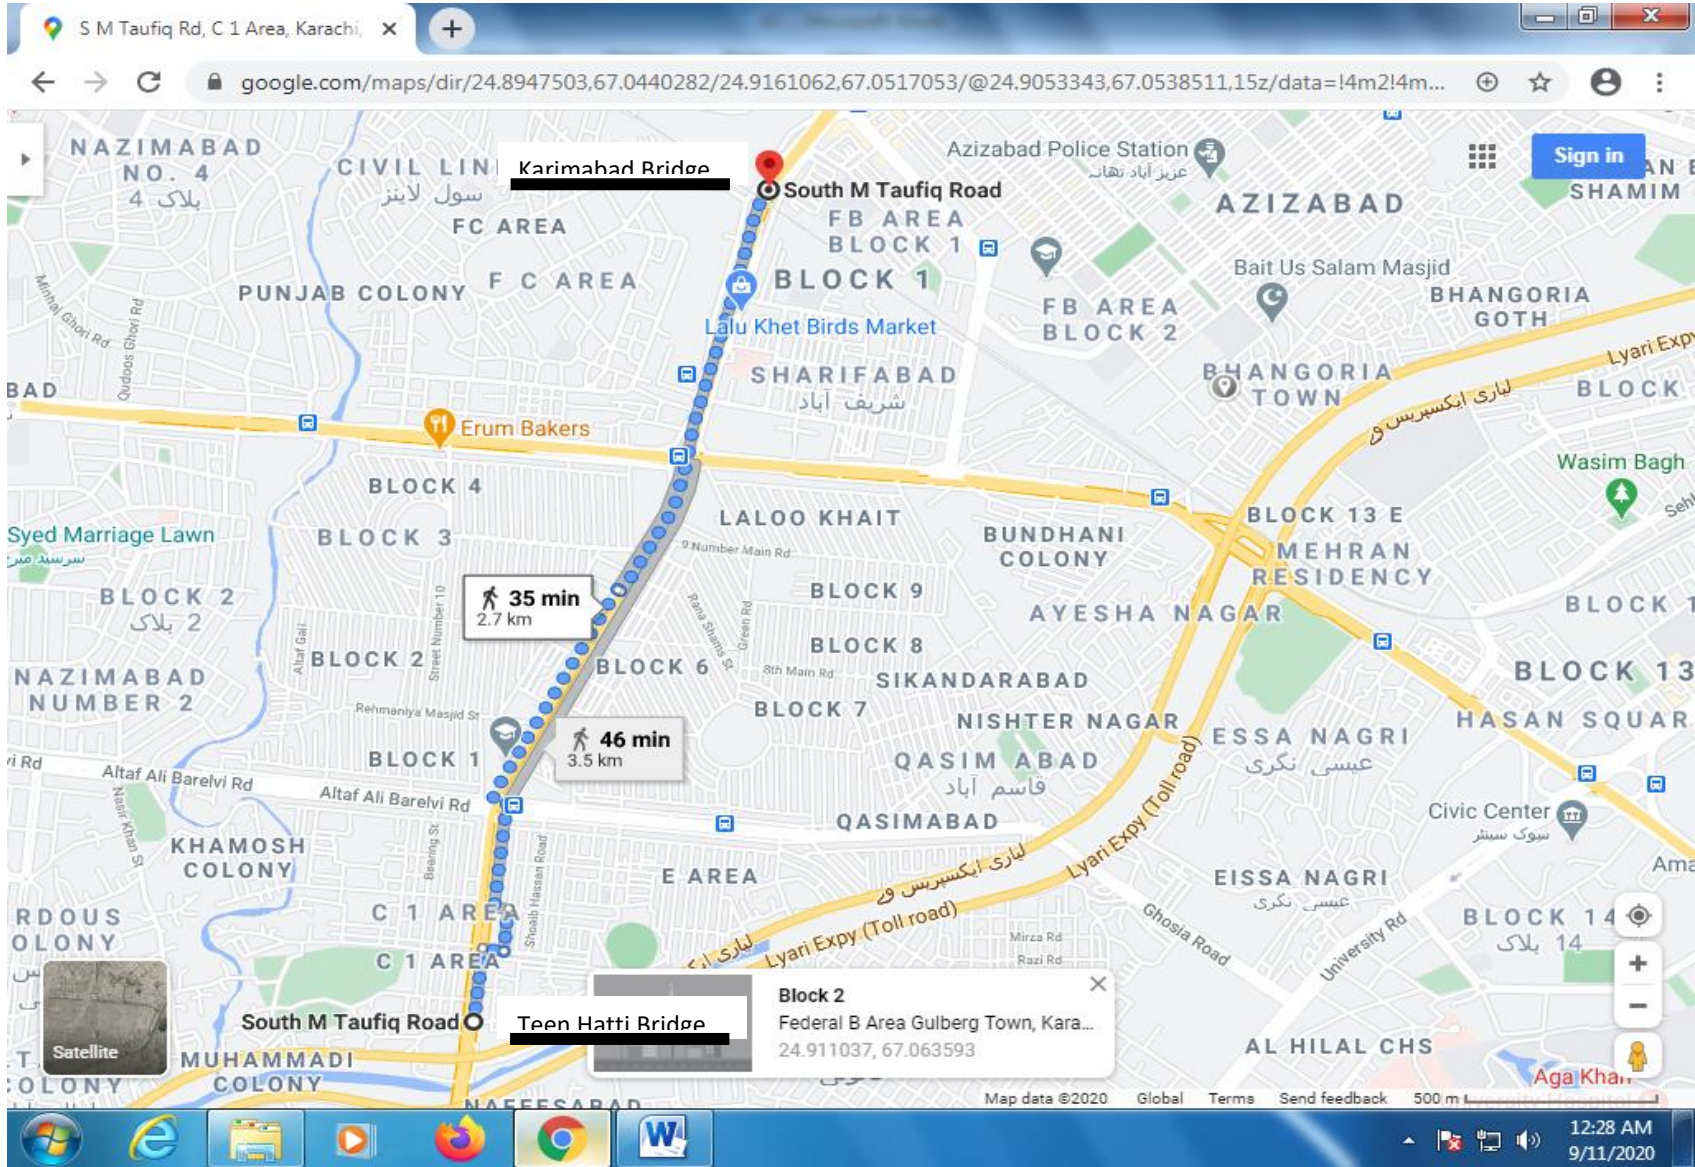

SR. NO. 43 S.M. TAUFIQ ROAD (TEEN HATTI TO KARIMABAD BRIDGE)