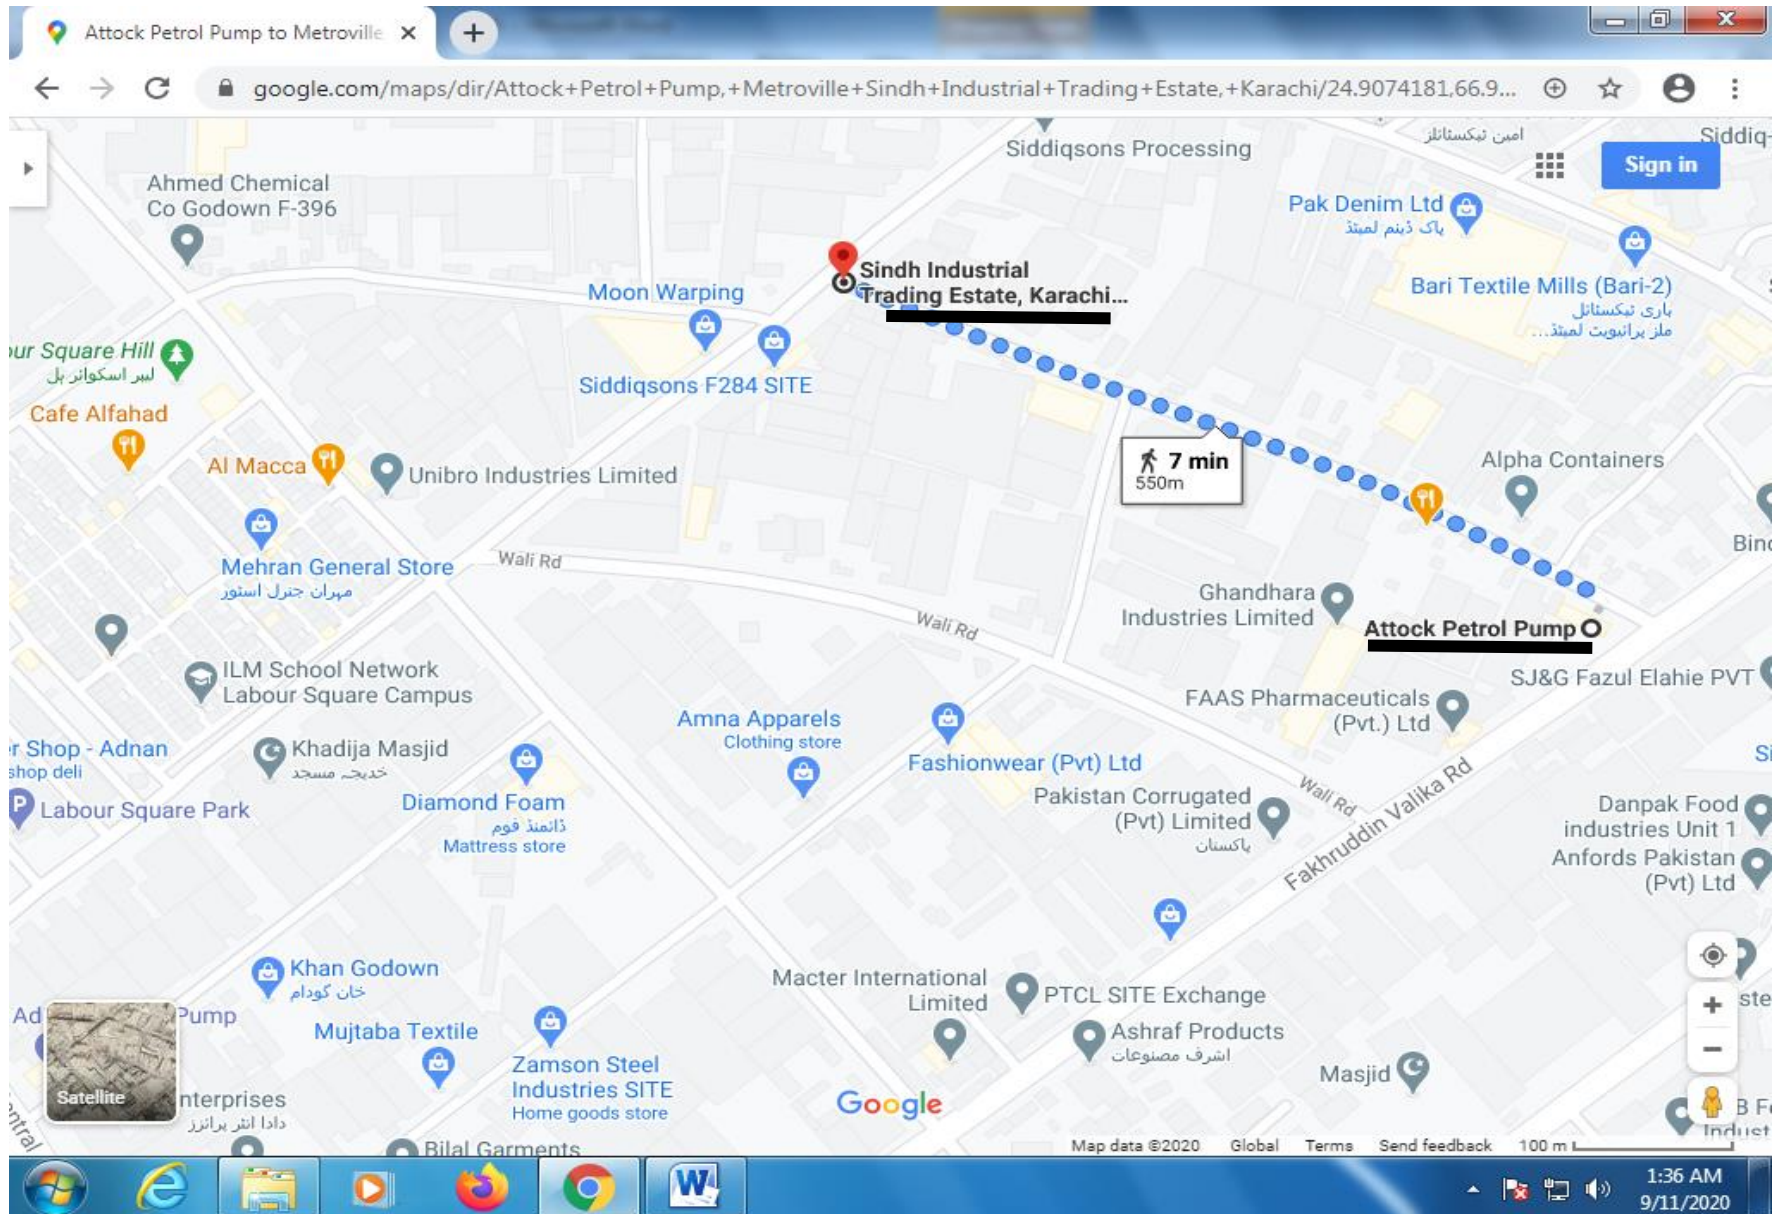

SR. NO. 56 70 WIDE ROAD CHOWDRI SCHOOL TO POST OFFICE UC-6 (FROM ATTACK PETROL PUMP TO SINDH INDUSTRIAL TRADING ESTATE KARACHI)