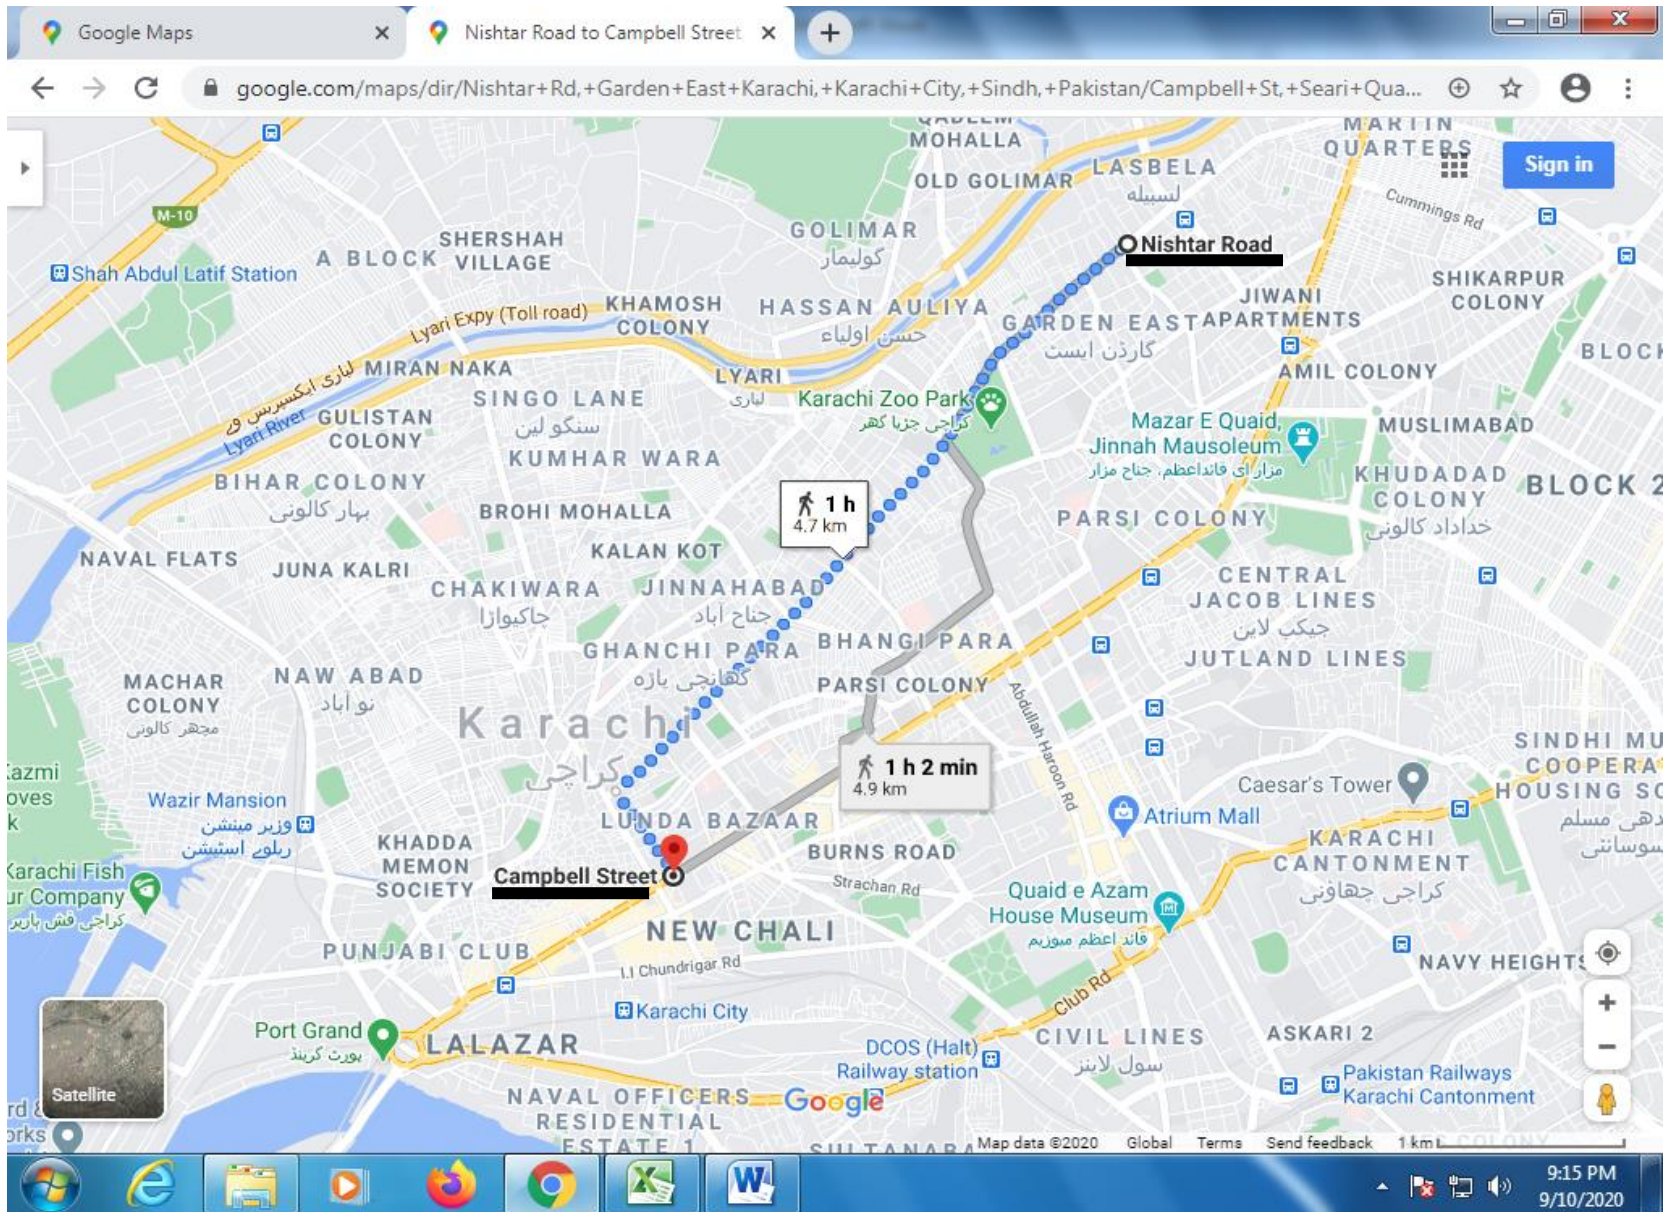

SR. NO. 10 CAMPBELL ROAD (M.A JINNAH ROAD TO NISHTER ROAD)