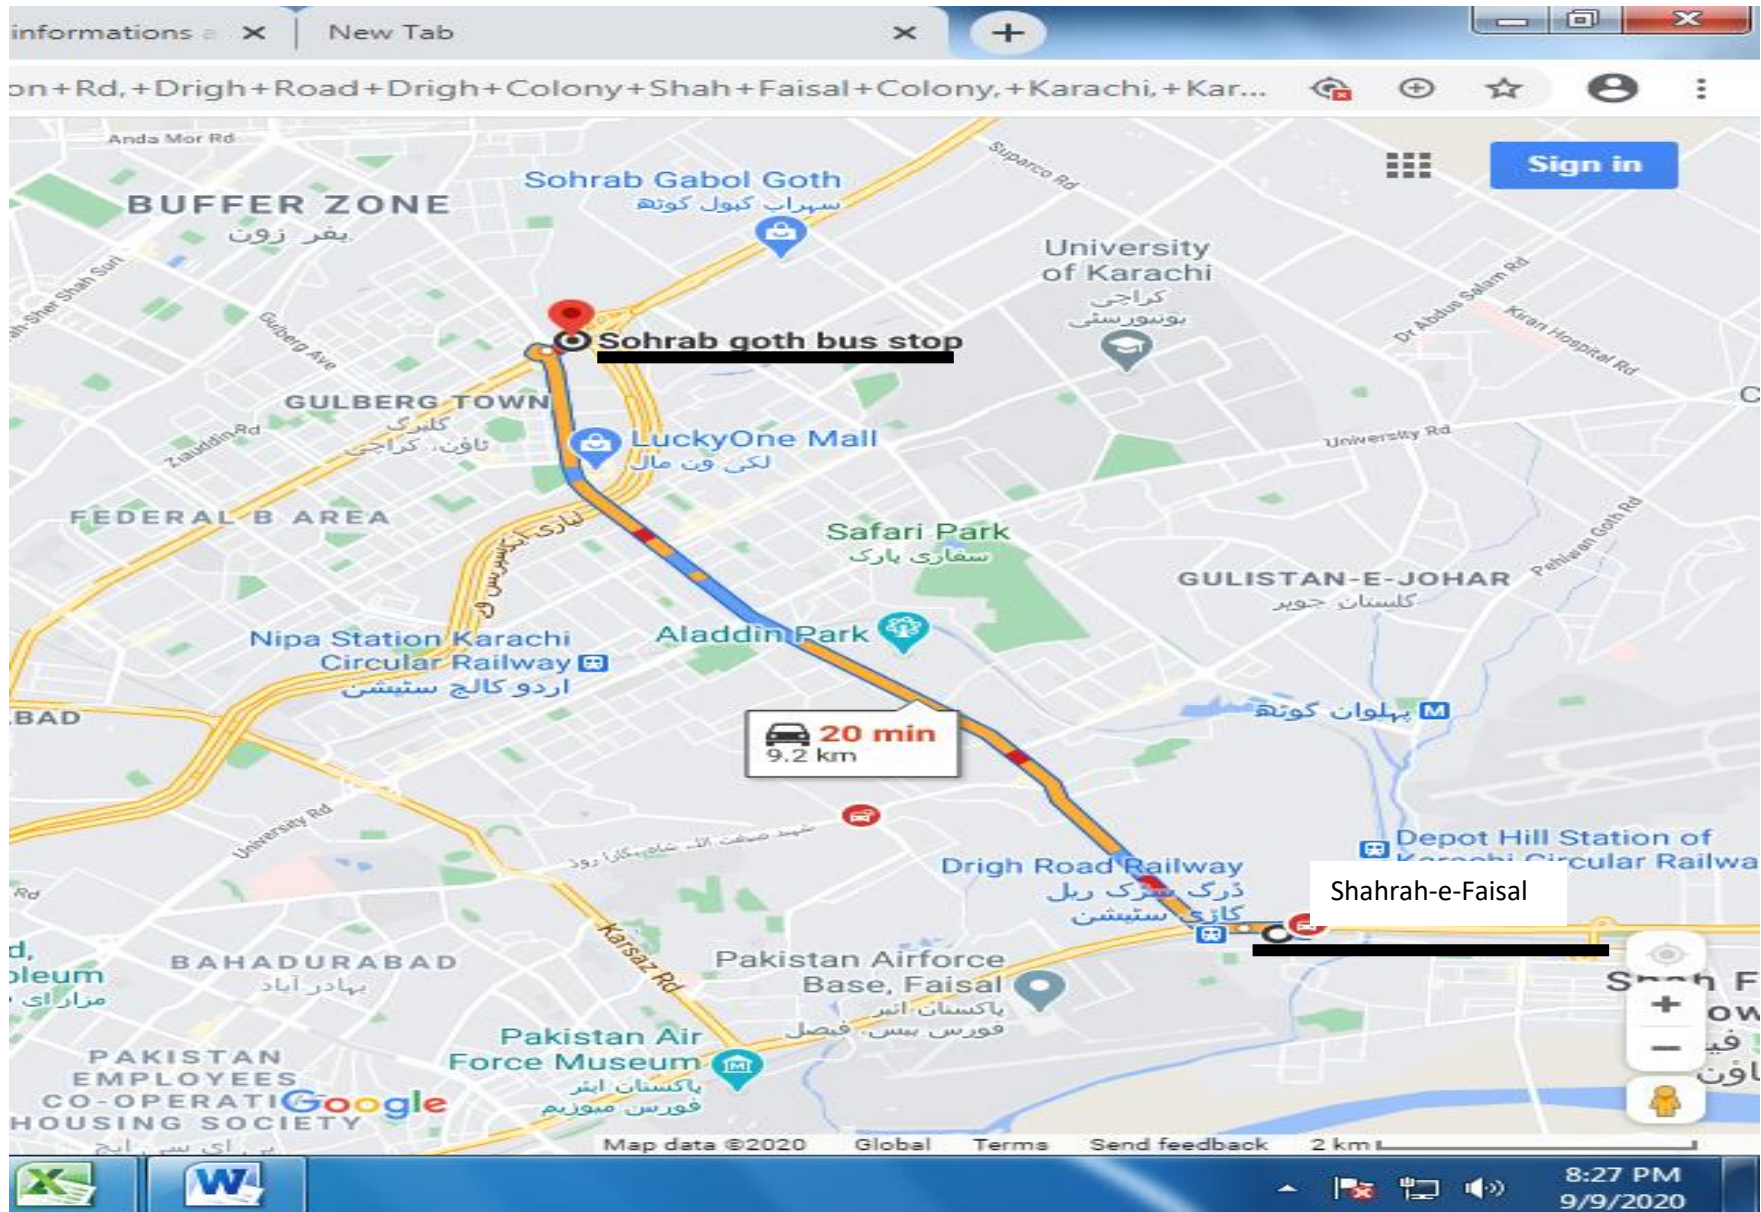

SR. NO. 19 SHAHRAH-E-FAISAL (FROM METROPOLE HOTEL TO MALIR HALT)

SR. NO. 20 NISHTER ROAD (FROM TEEN HATTI TO NISHTAR ROAD)

SR. NO. 21 SIR SHAH SULEMAN ROAD (FROM NATIONAL STADIUM TO LIAQUATABAD NO.10)

SR. NO. 22 RASHID MINHAS ROAD (FROM SHAHRAH-E-FAISAL TO SOHRAB GOTH)

SR. NO. 23 ABUL ISPHANI ROAD (FROM UNIVERSITY ROAD TO SUPER HIGHWAY)

SR. NO. 24 SHABBIR AHMED USMANI ROAD (YASEENABAD BRIDGE TO ABUL HASSANI – BHAYANI HEIGHTS)

SR. NO. 25 SHAHEED-E-MILLAT ROAD (FROM JAIL R/A TO SHAHRAH-E-FAISAL)