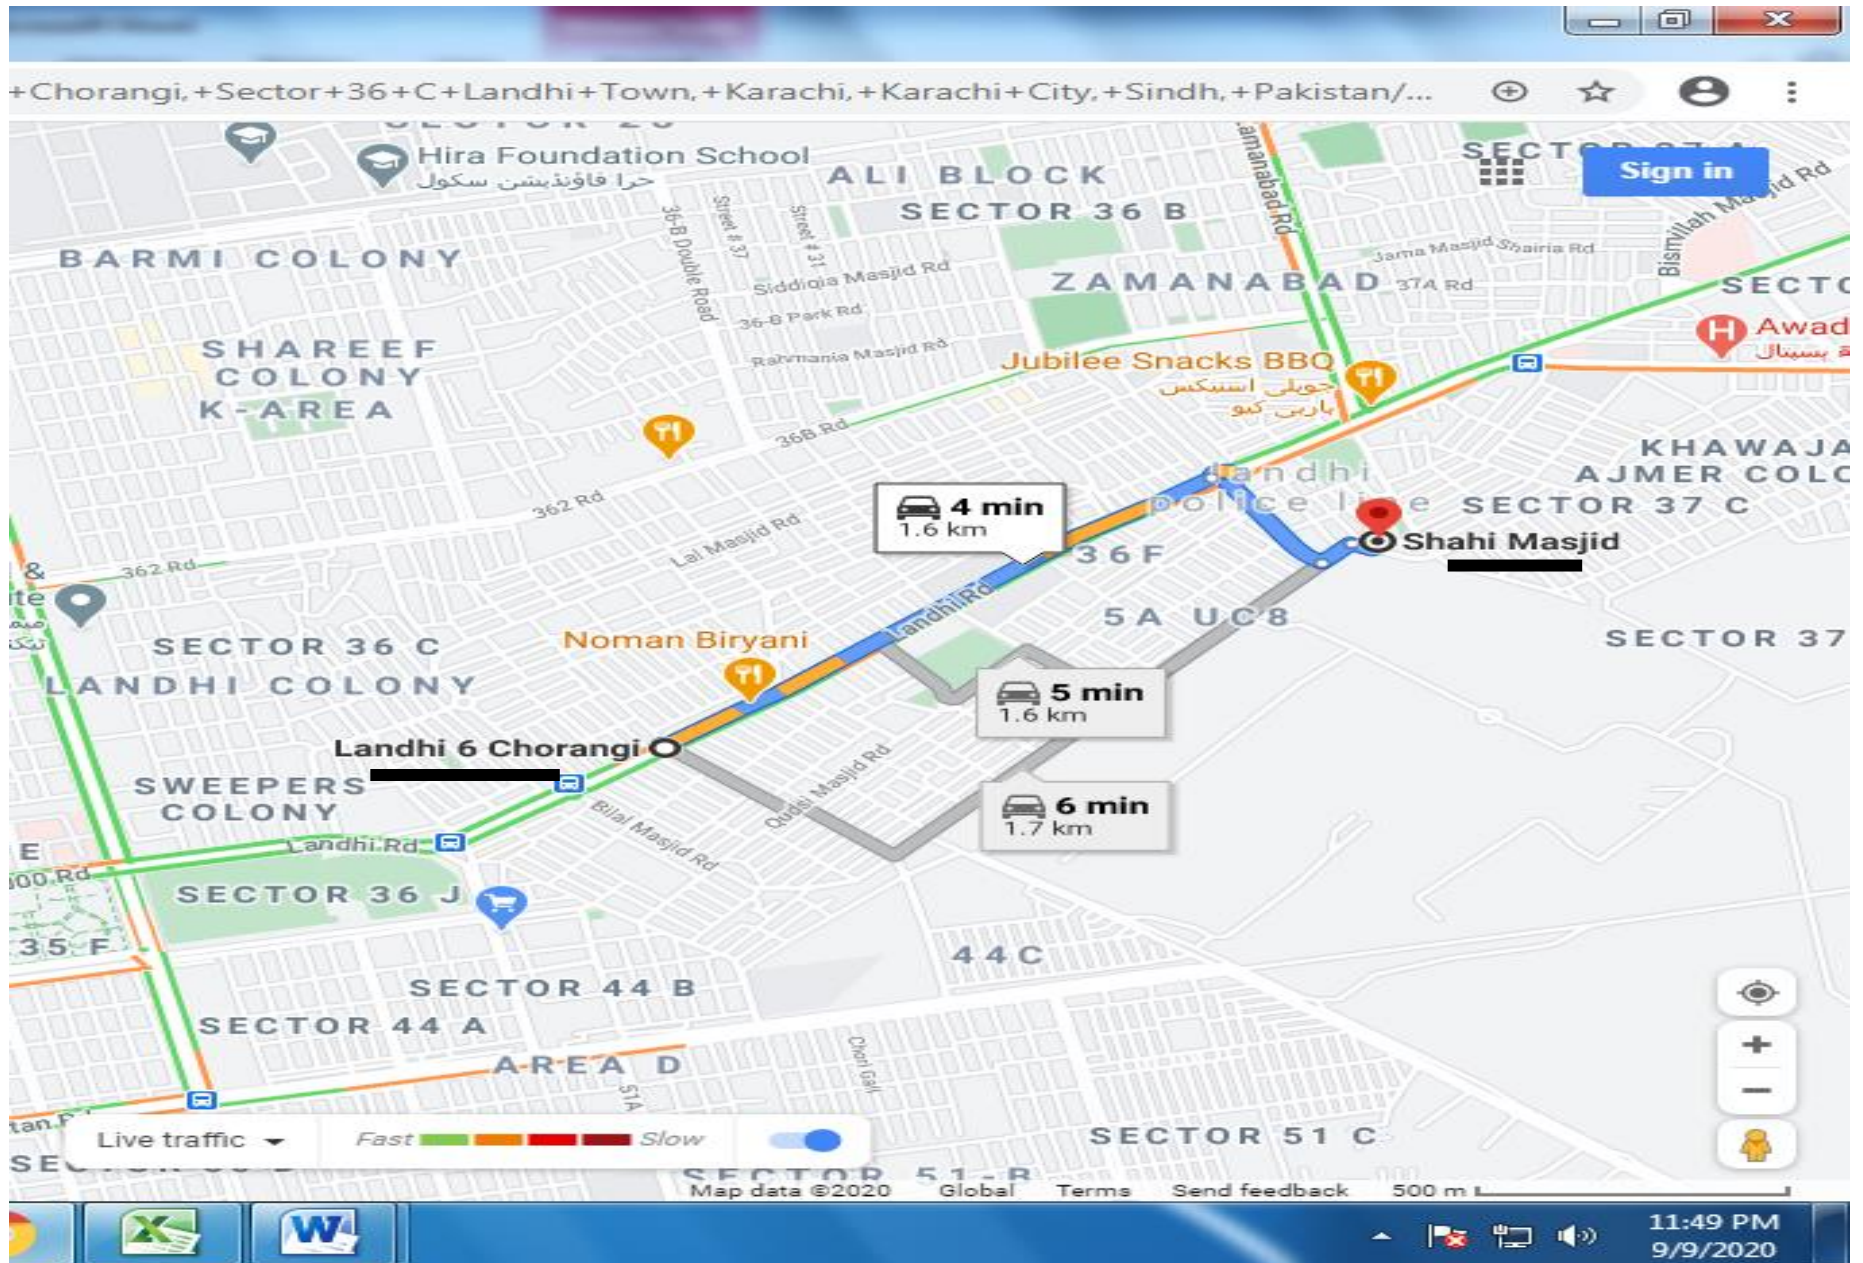

SR. NO. 90 NAVY ROAD (FROM LANDHI NO.6 TO SHAHI MASJID VIA PUMPING STATION)