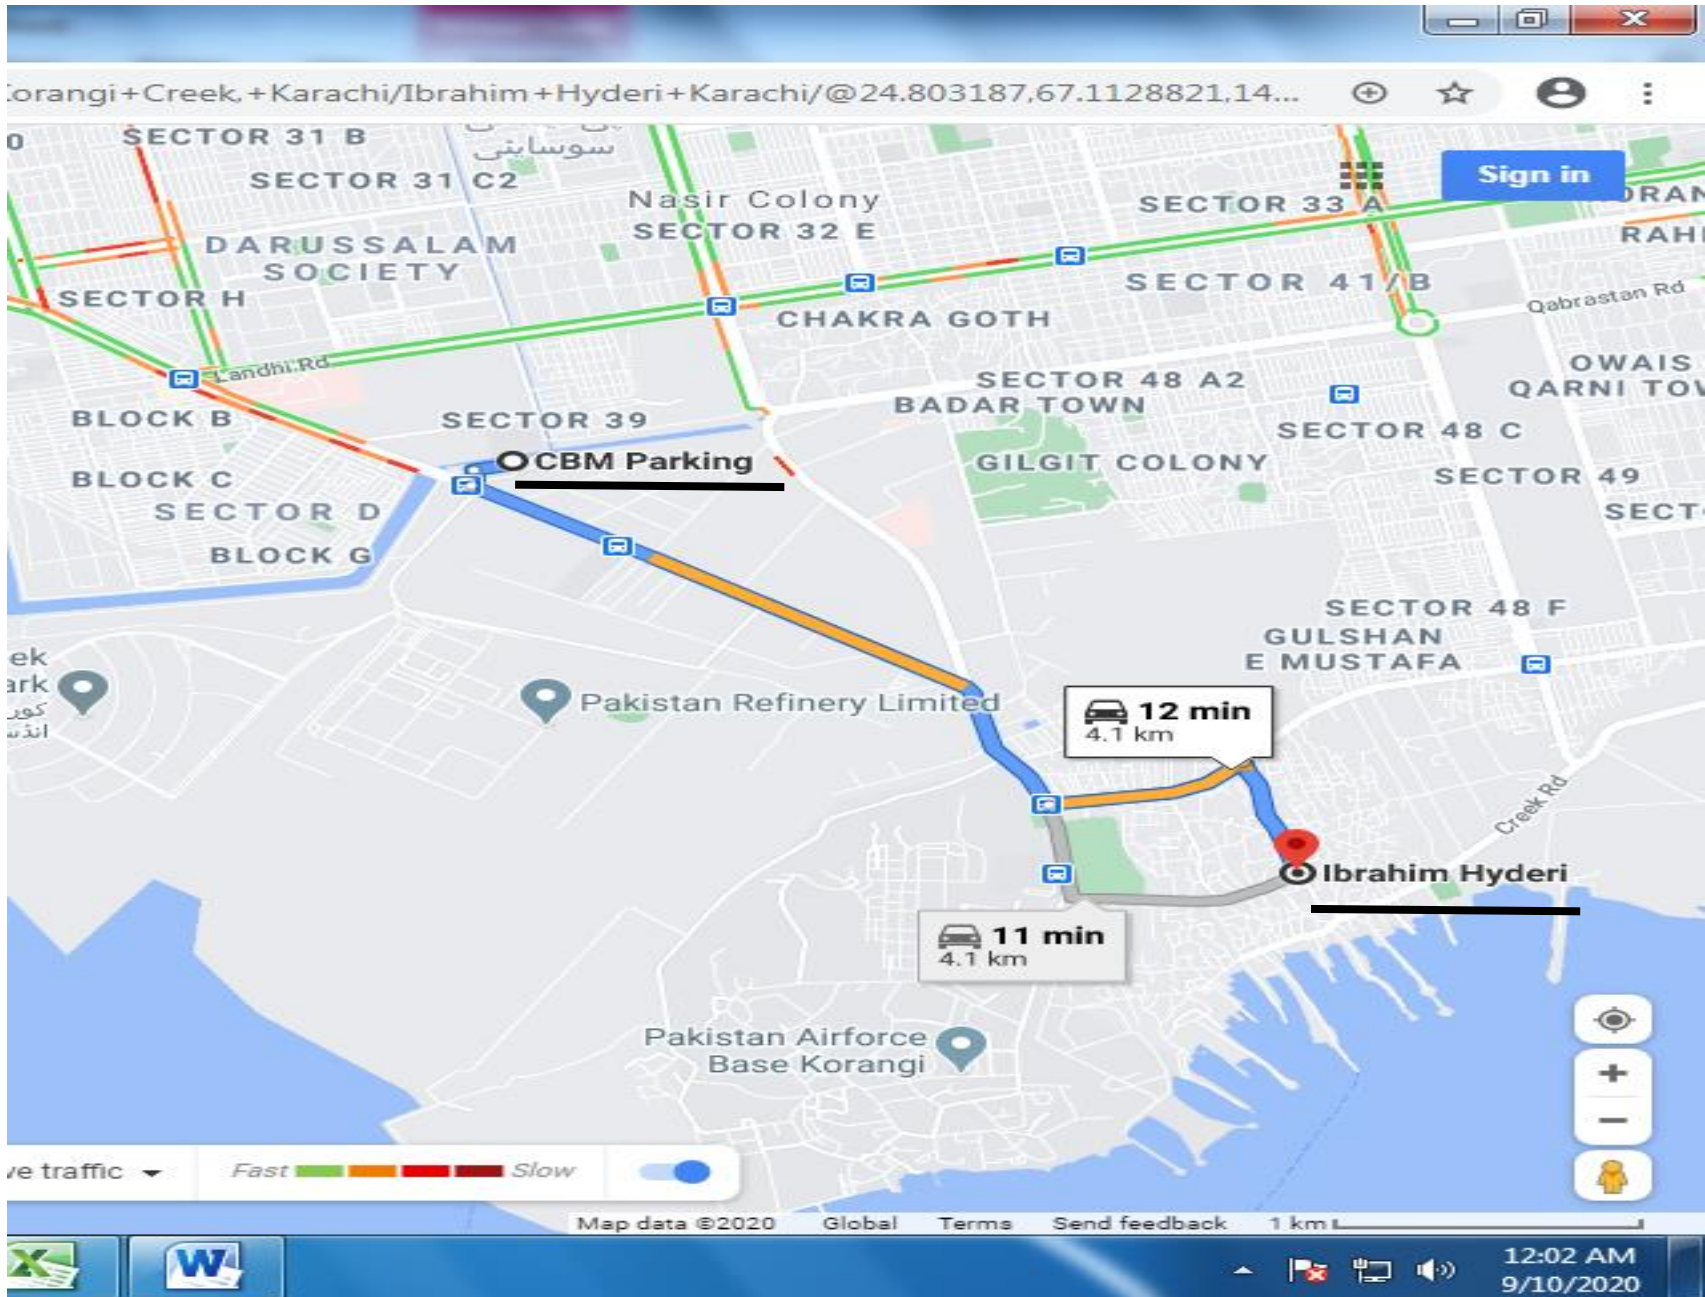

SR. NO. 92 16000 ROAD LINKING 5000 ROAD TO 18000 ROAD (16000 ROAD)

CBM PARKING to Ibrahim Hyderi