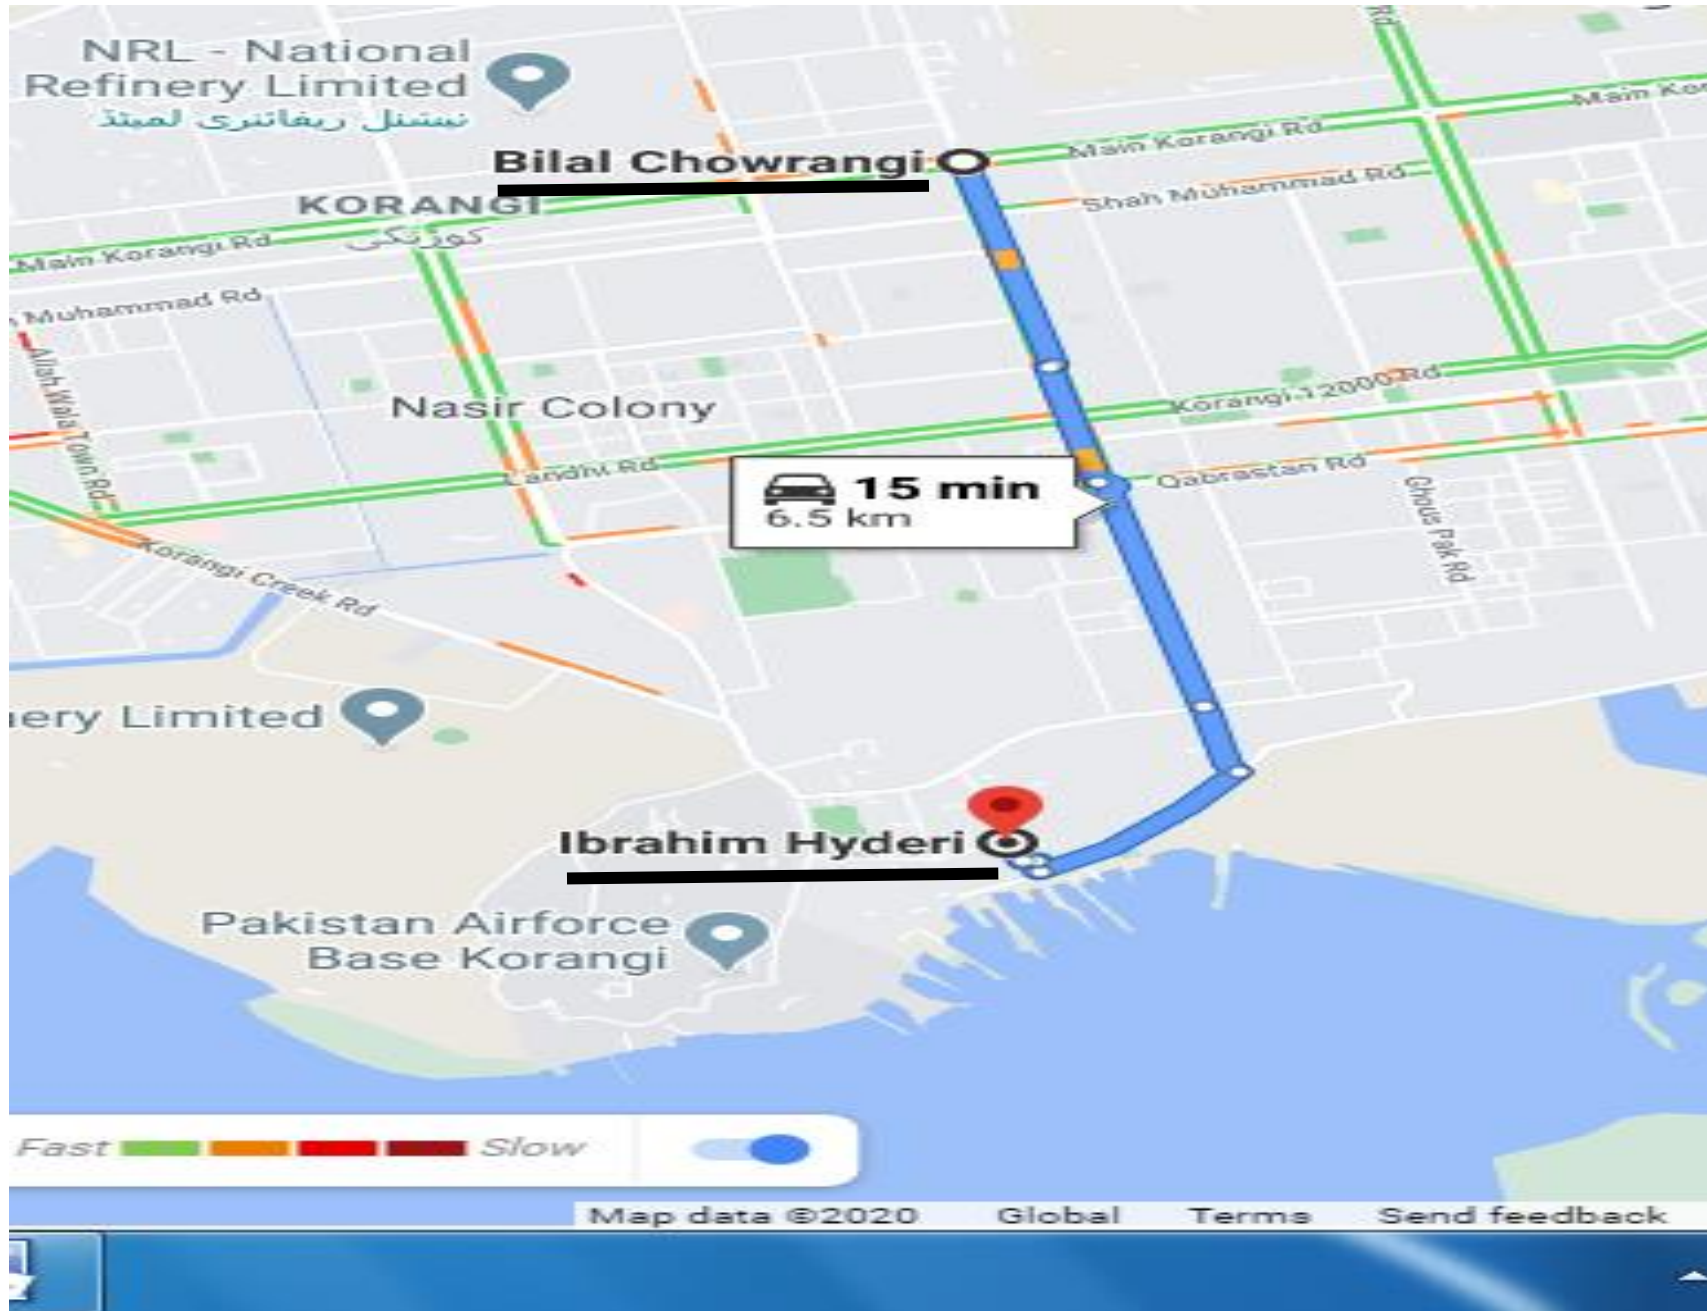

SR. NO. 90 NAVY ROAD (FROM LANDHI NO.6 TO SHAHI MASJID VIA PUMPING STATION)

SR. NO. 91 11000 ROAD LINKING 12000 ROAD TO 18000 ROAD (11000 ROAD)

Bilal Chowrangi to Ibrahim Hyderi

SR. NO. 92 16000 ROAD LINKING 5000 ROAD TO 18000 ROAD (16000 ROAD)