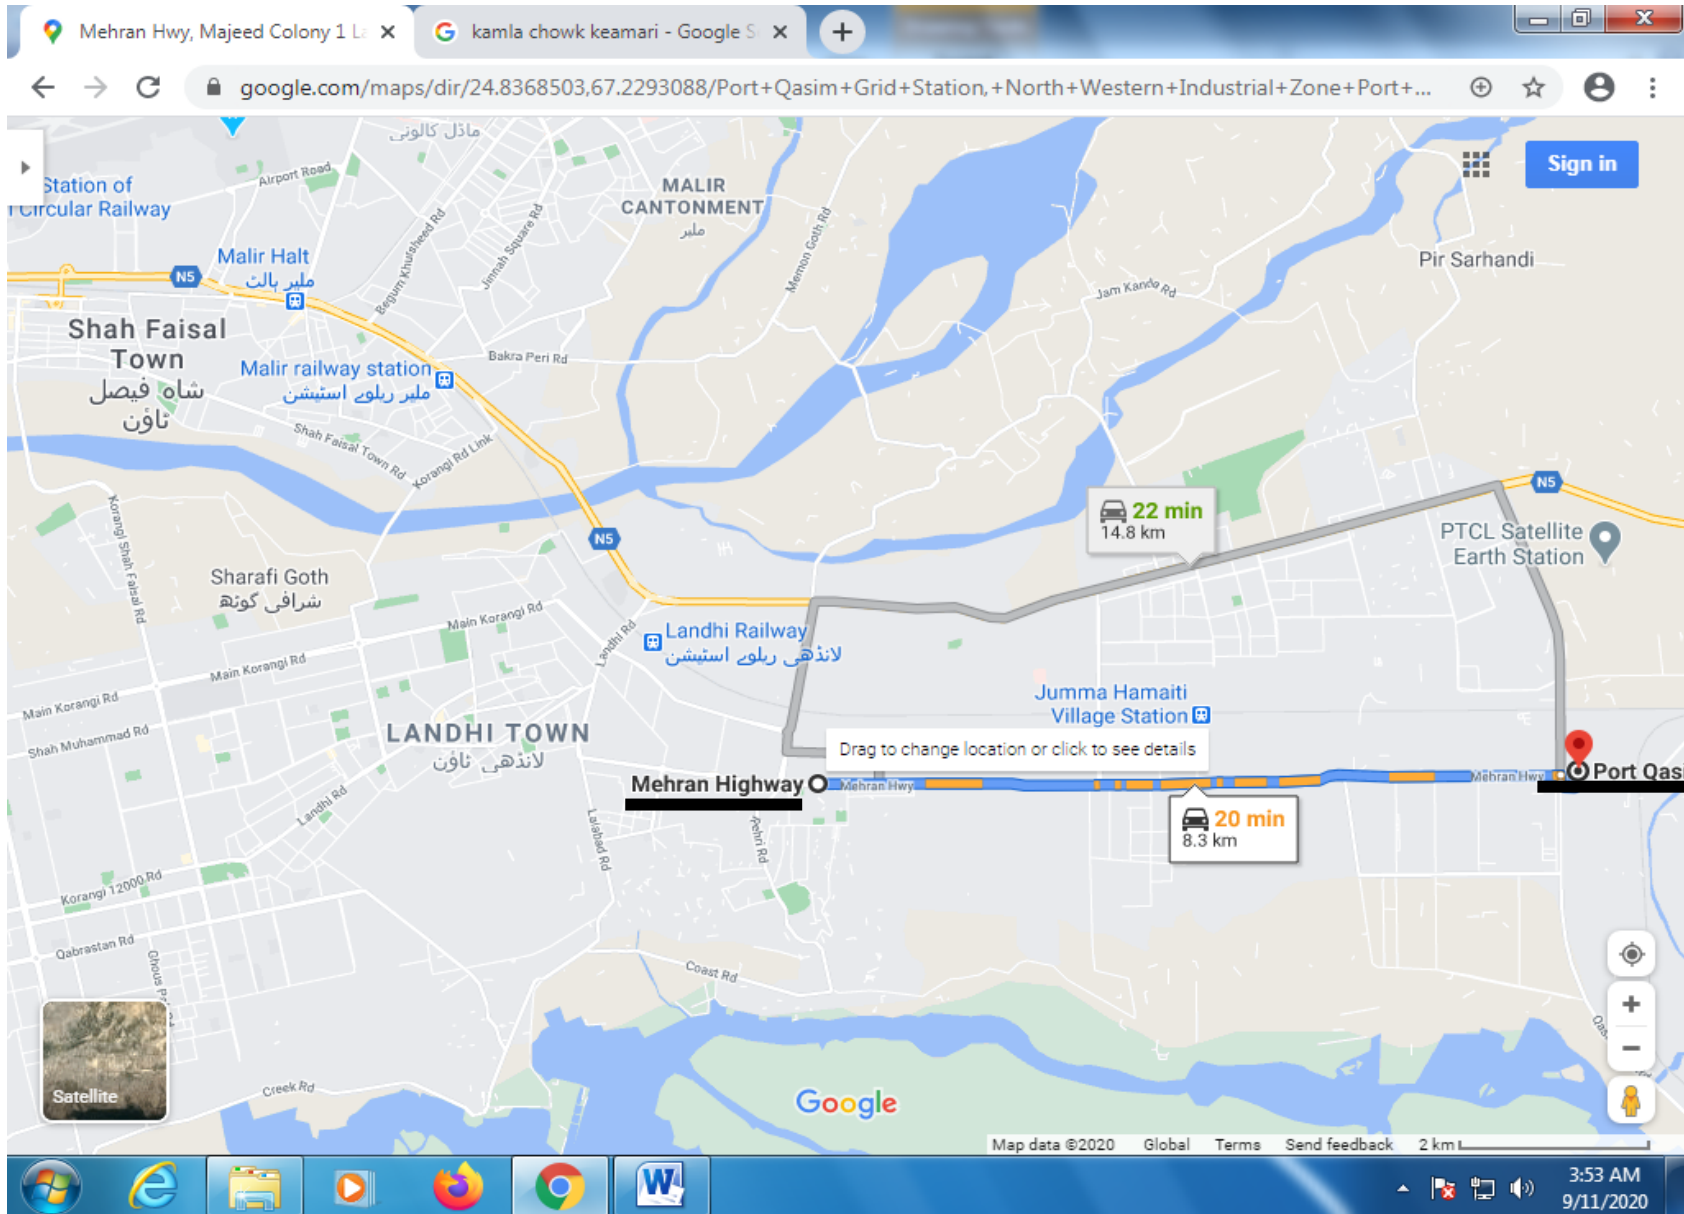

SR. NO. 96 MEHRAN HIGHWAY (17000 ROAD TO CATTLE COLONY)Port qasim Grid station